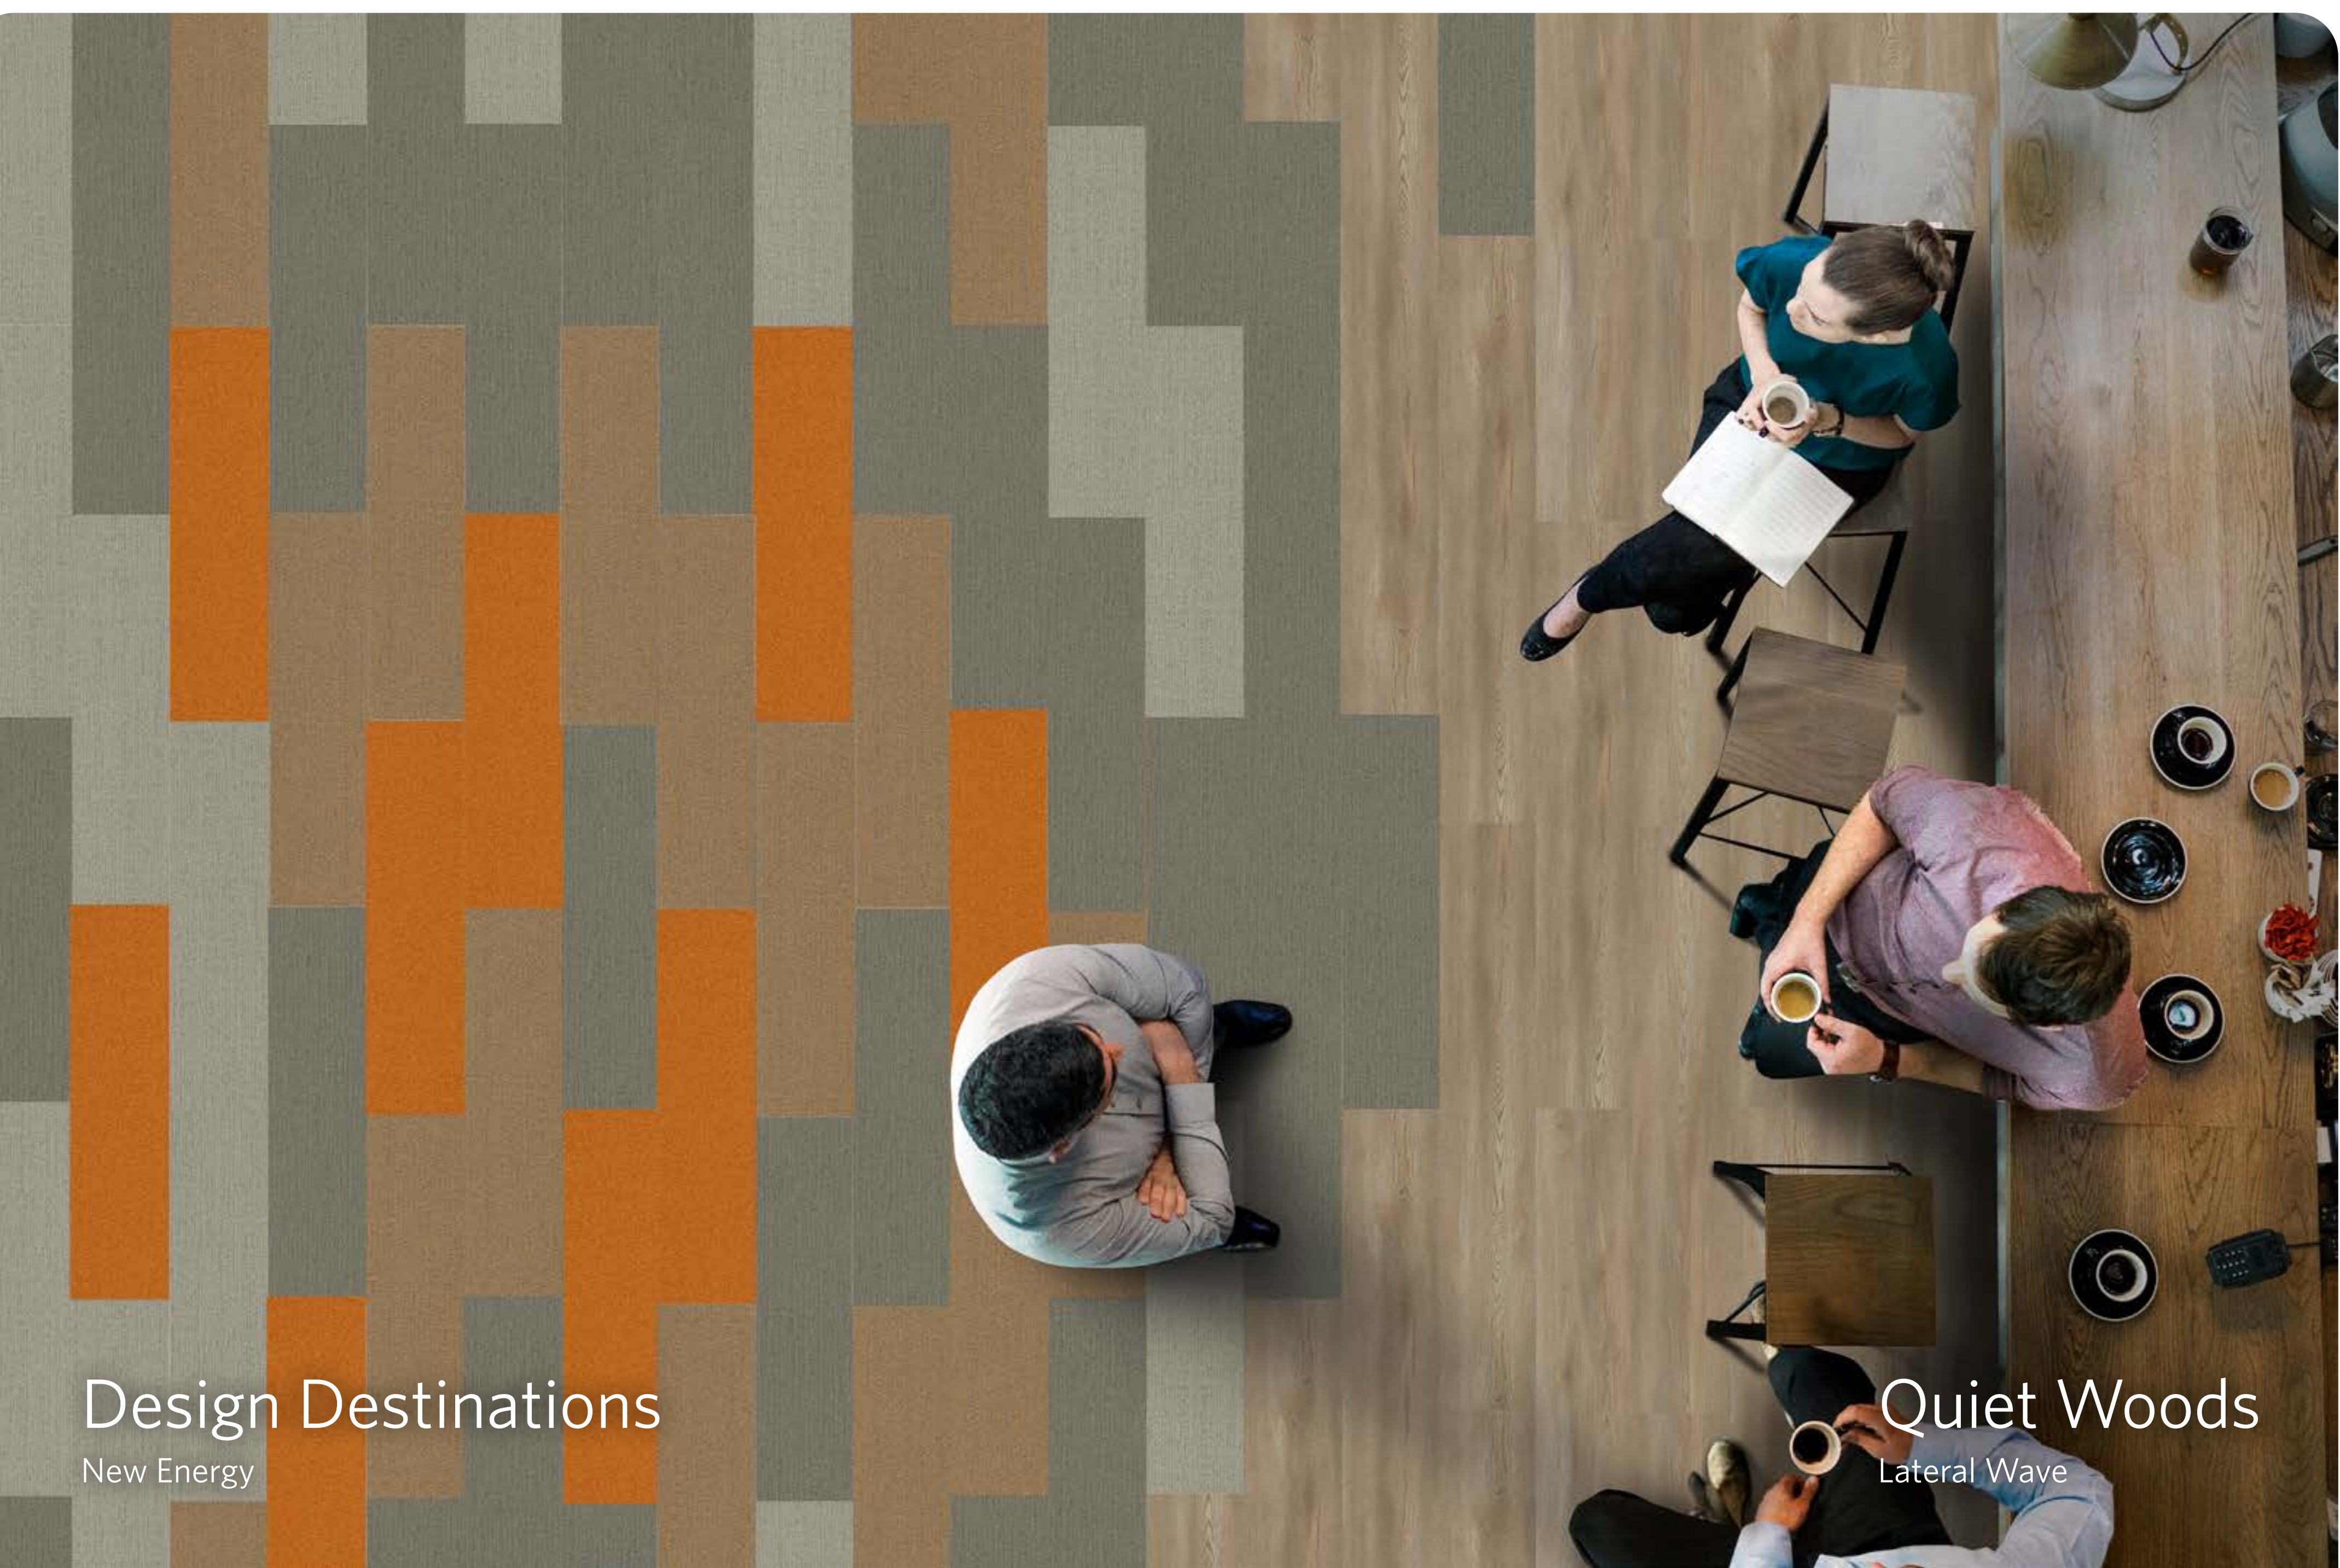

Design Destinations
New Energy

Ripple Effect
Ripple / Breeze

VISION LAB

Concept. Collaborate. Create.

Discussion & Canteen

-  **SOFT ENERGY**
STF48
-  **CLASSIC ENERGY**
CLD208-259
-  **ENERGY PLAY**
SLP189
-  **ENERGY FUSED**
CLF121-13-189
-  **BAYOU**
LAW121