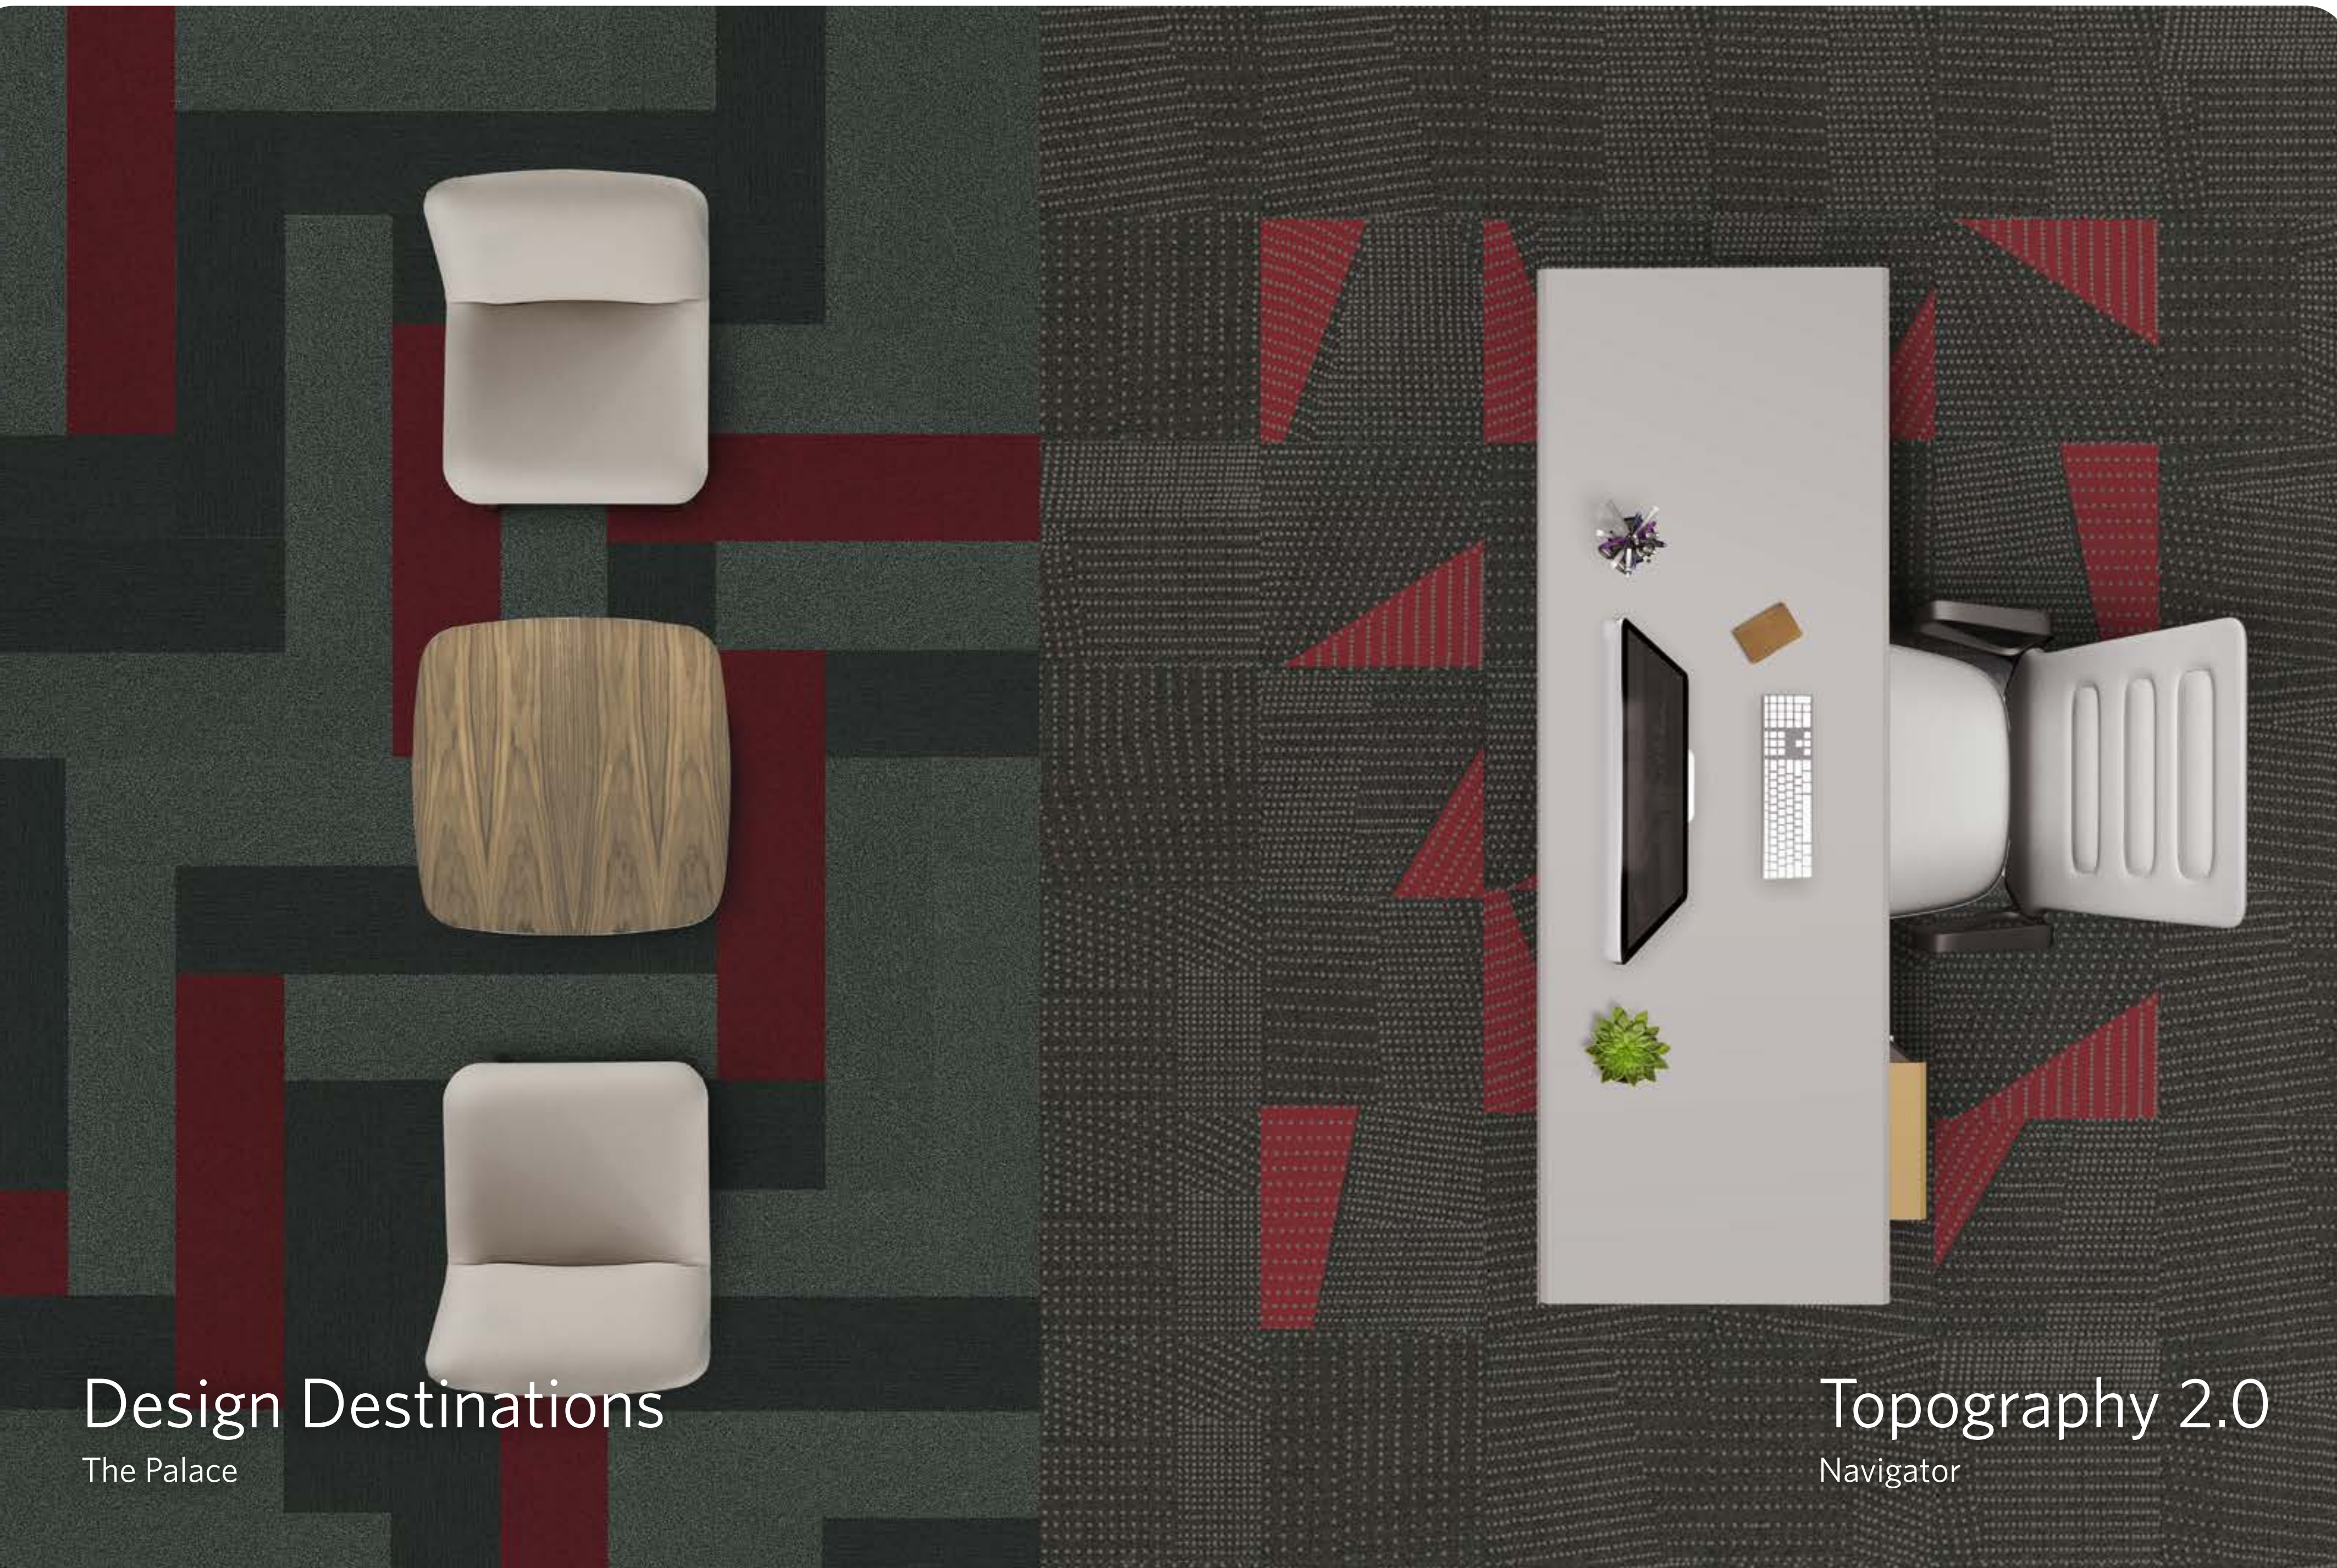

LAYOUTS

COLOR FAMILIES

VISION LAB

Concept. Collaborate. Create.

Meeting Area & Working Space

CLASSIC PALACE
CLD133-27

BORDER
NAV144-119

PALACE PLAY
SLP133