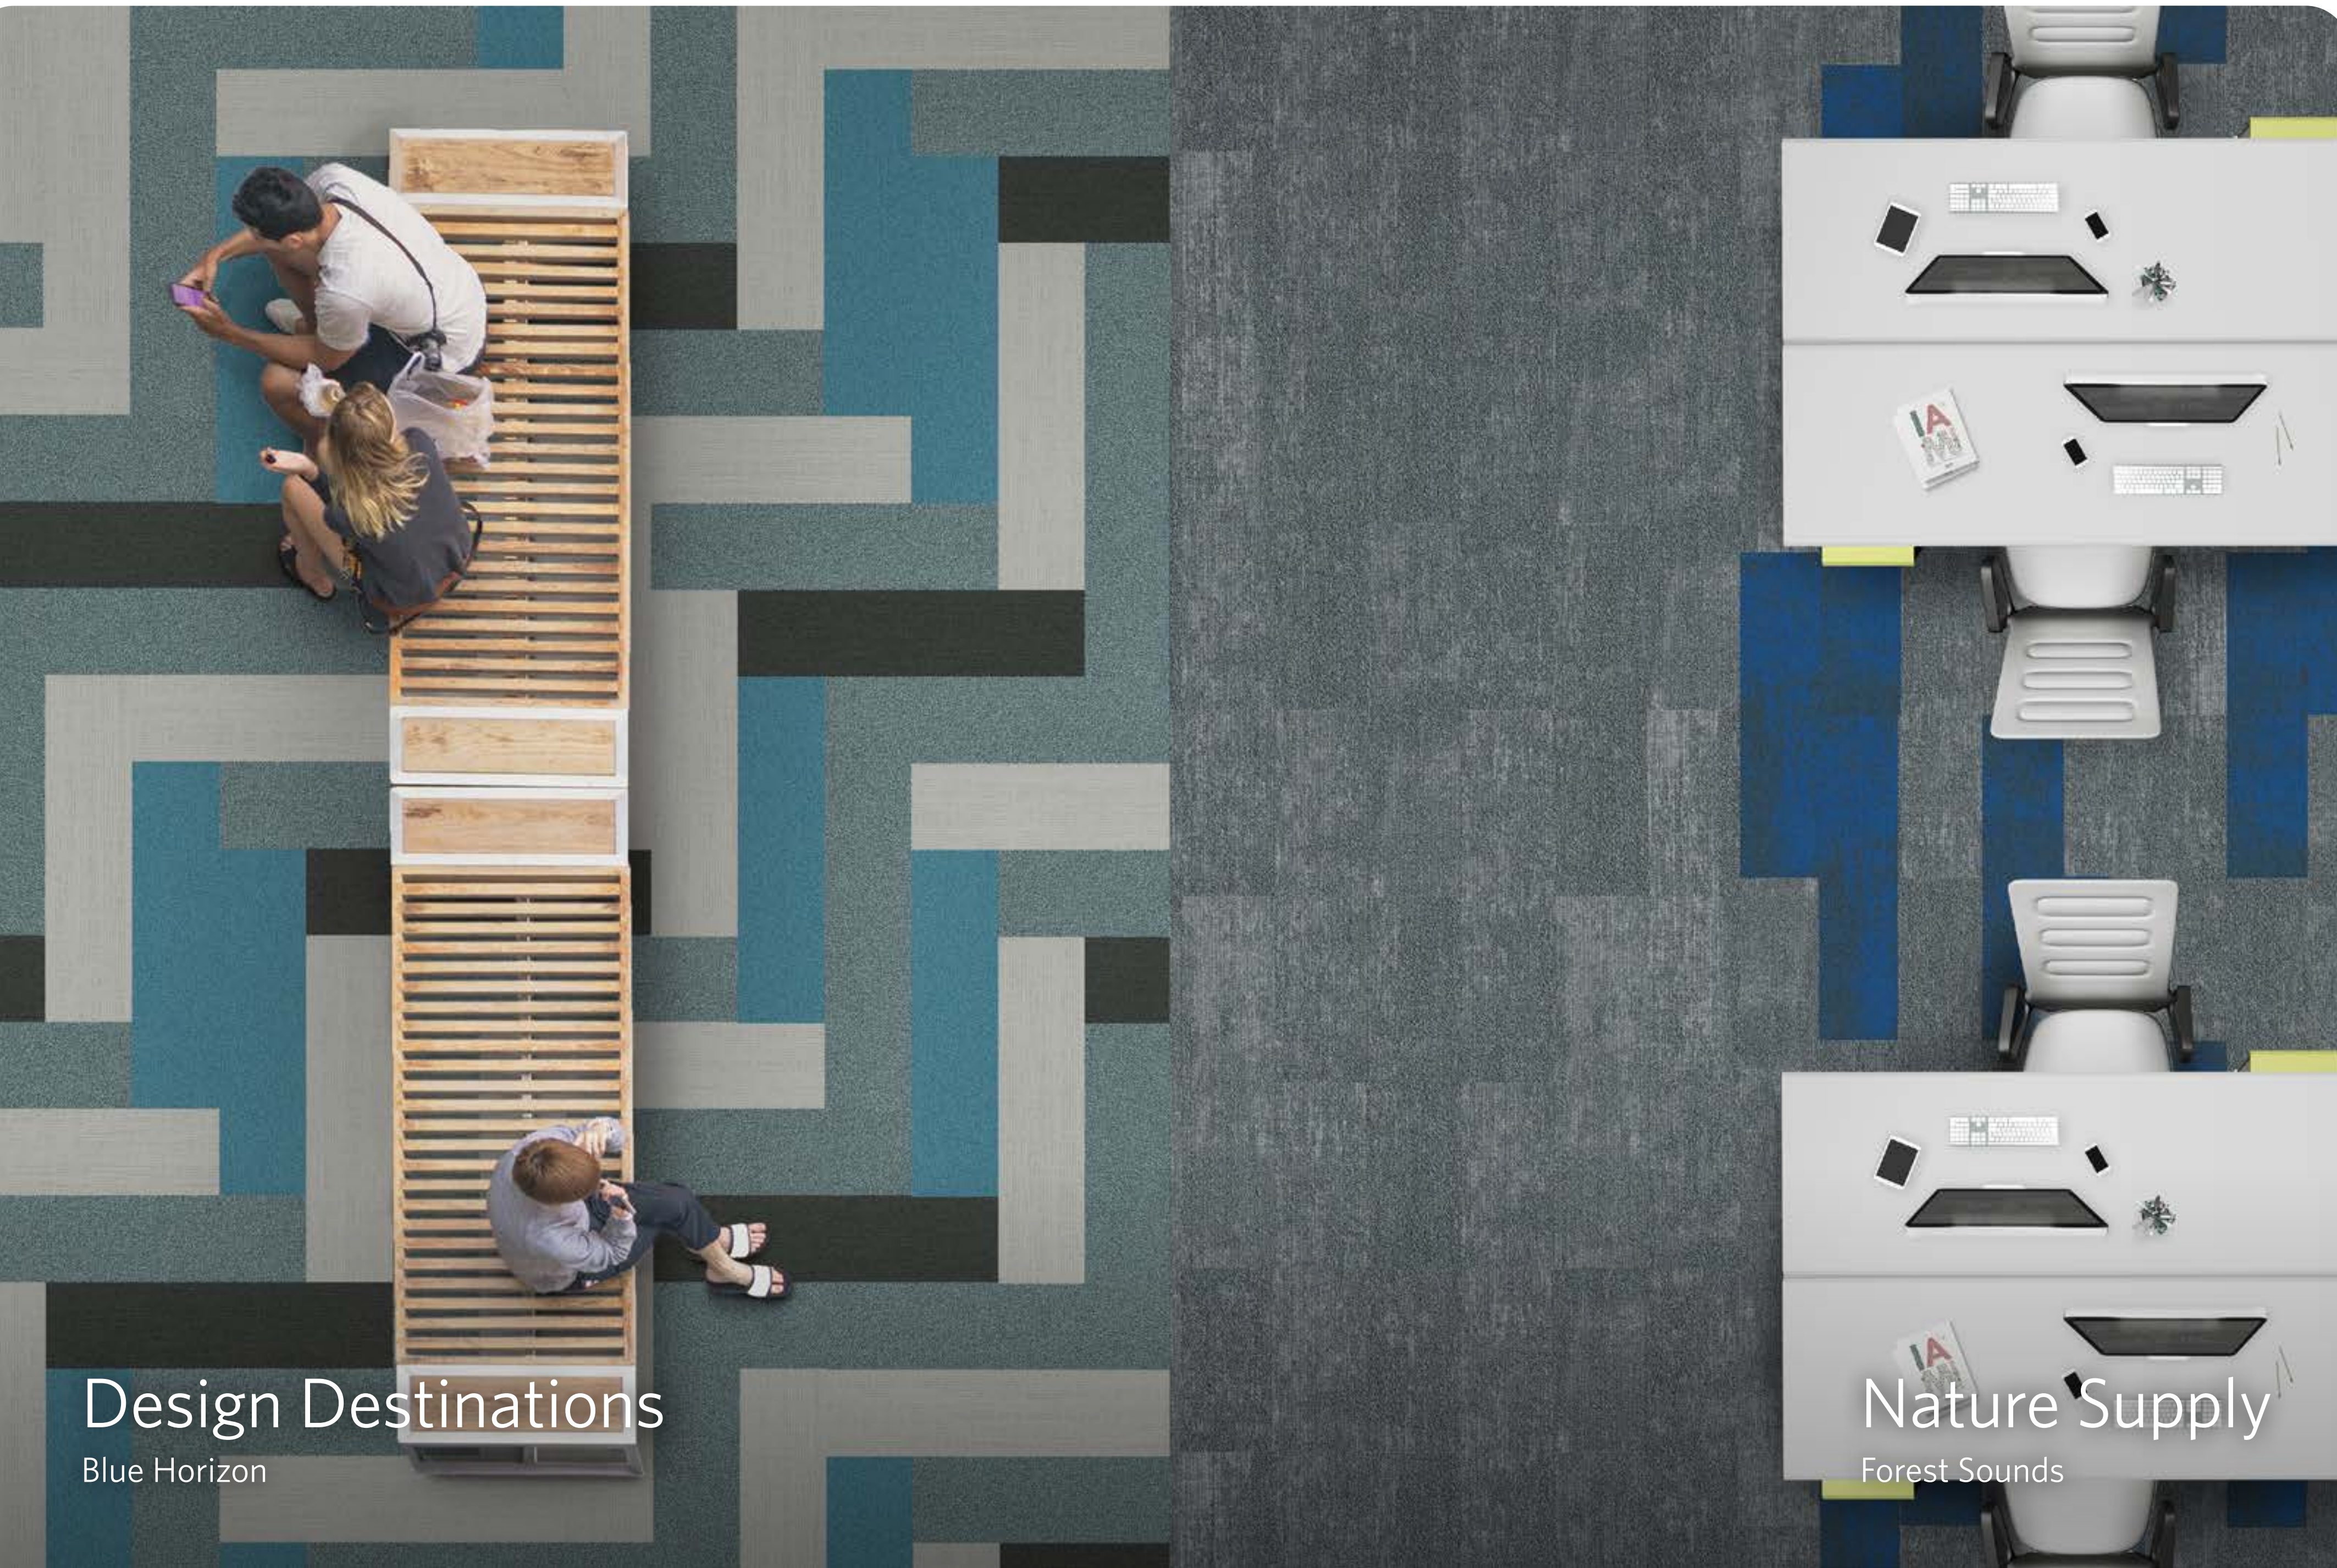

HORIZON PLAY
SLP140

HORIZON FUSED
CLF209-79-140

LAYOUTS

COLOR FAMILIES

VISION LAB

Concept. Collaborate. Create.

Waiting Area & Workstation

Design Destinations
Blue Horizon