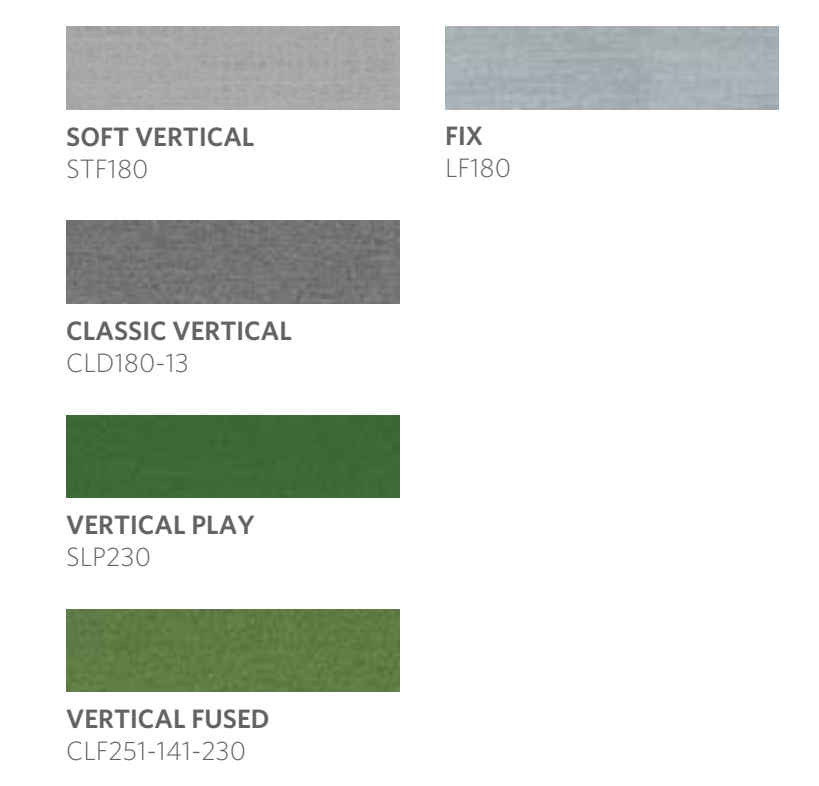

CLASSIC NATURE
CLD120-234

NATURE PLAY
SLP240

VISION LAB

Concept. Collaborate. Create.

Collaboration Area & Corridor

Design Destinations
Vertical Forest

Retrofit
Long Field

VISION LAB