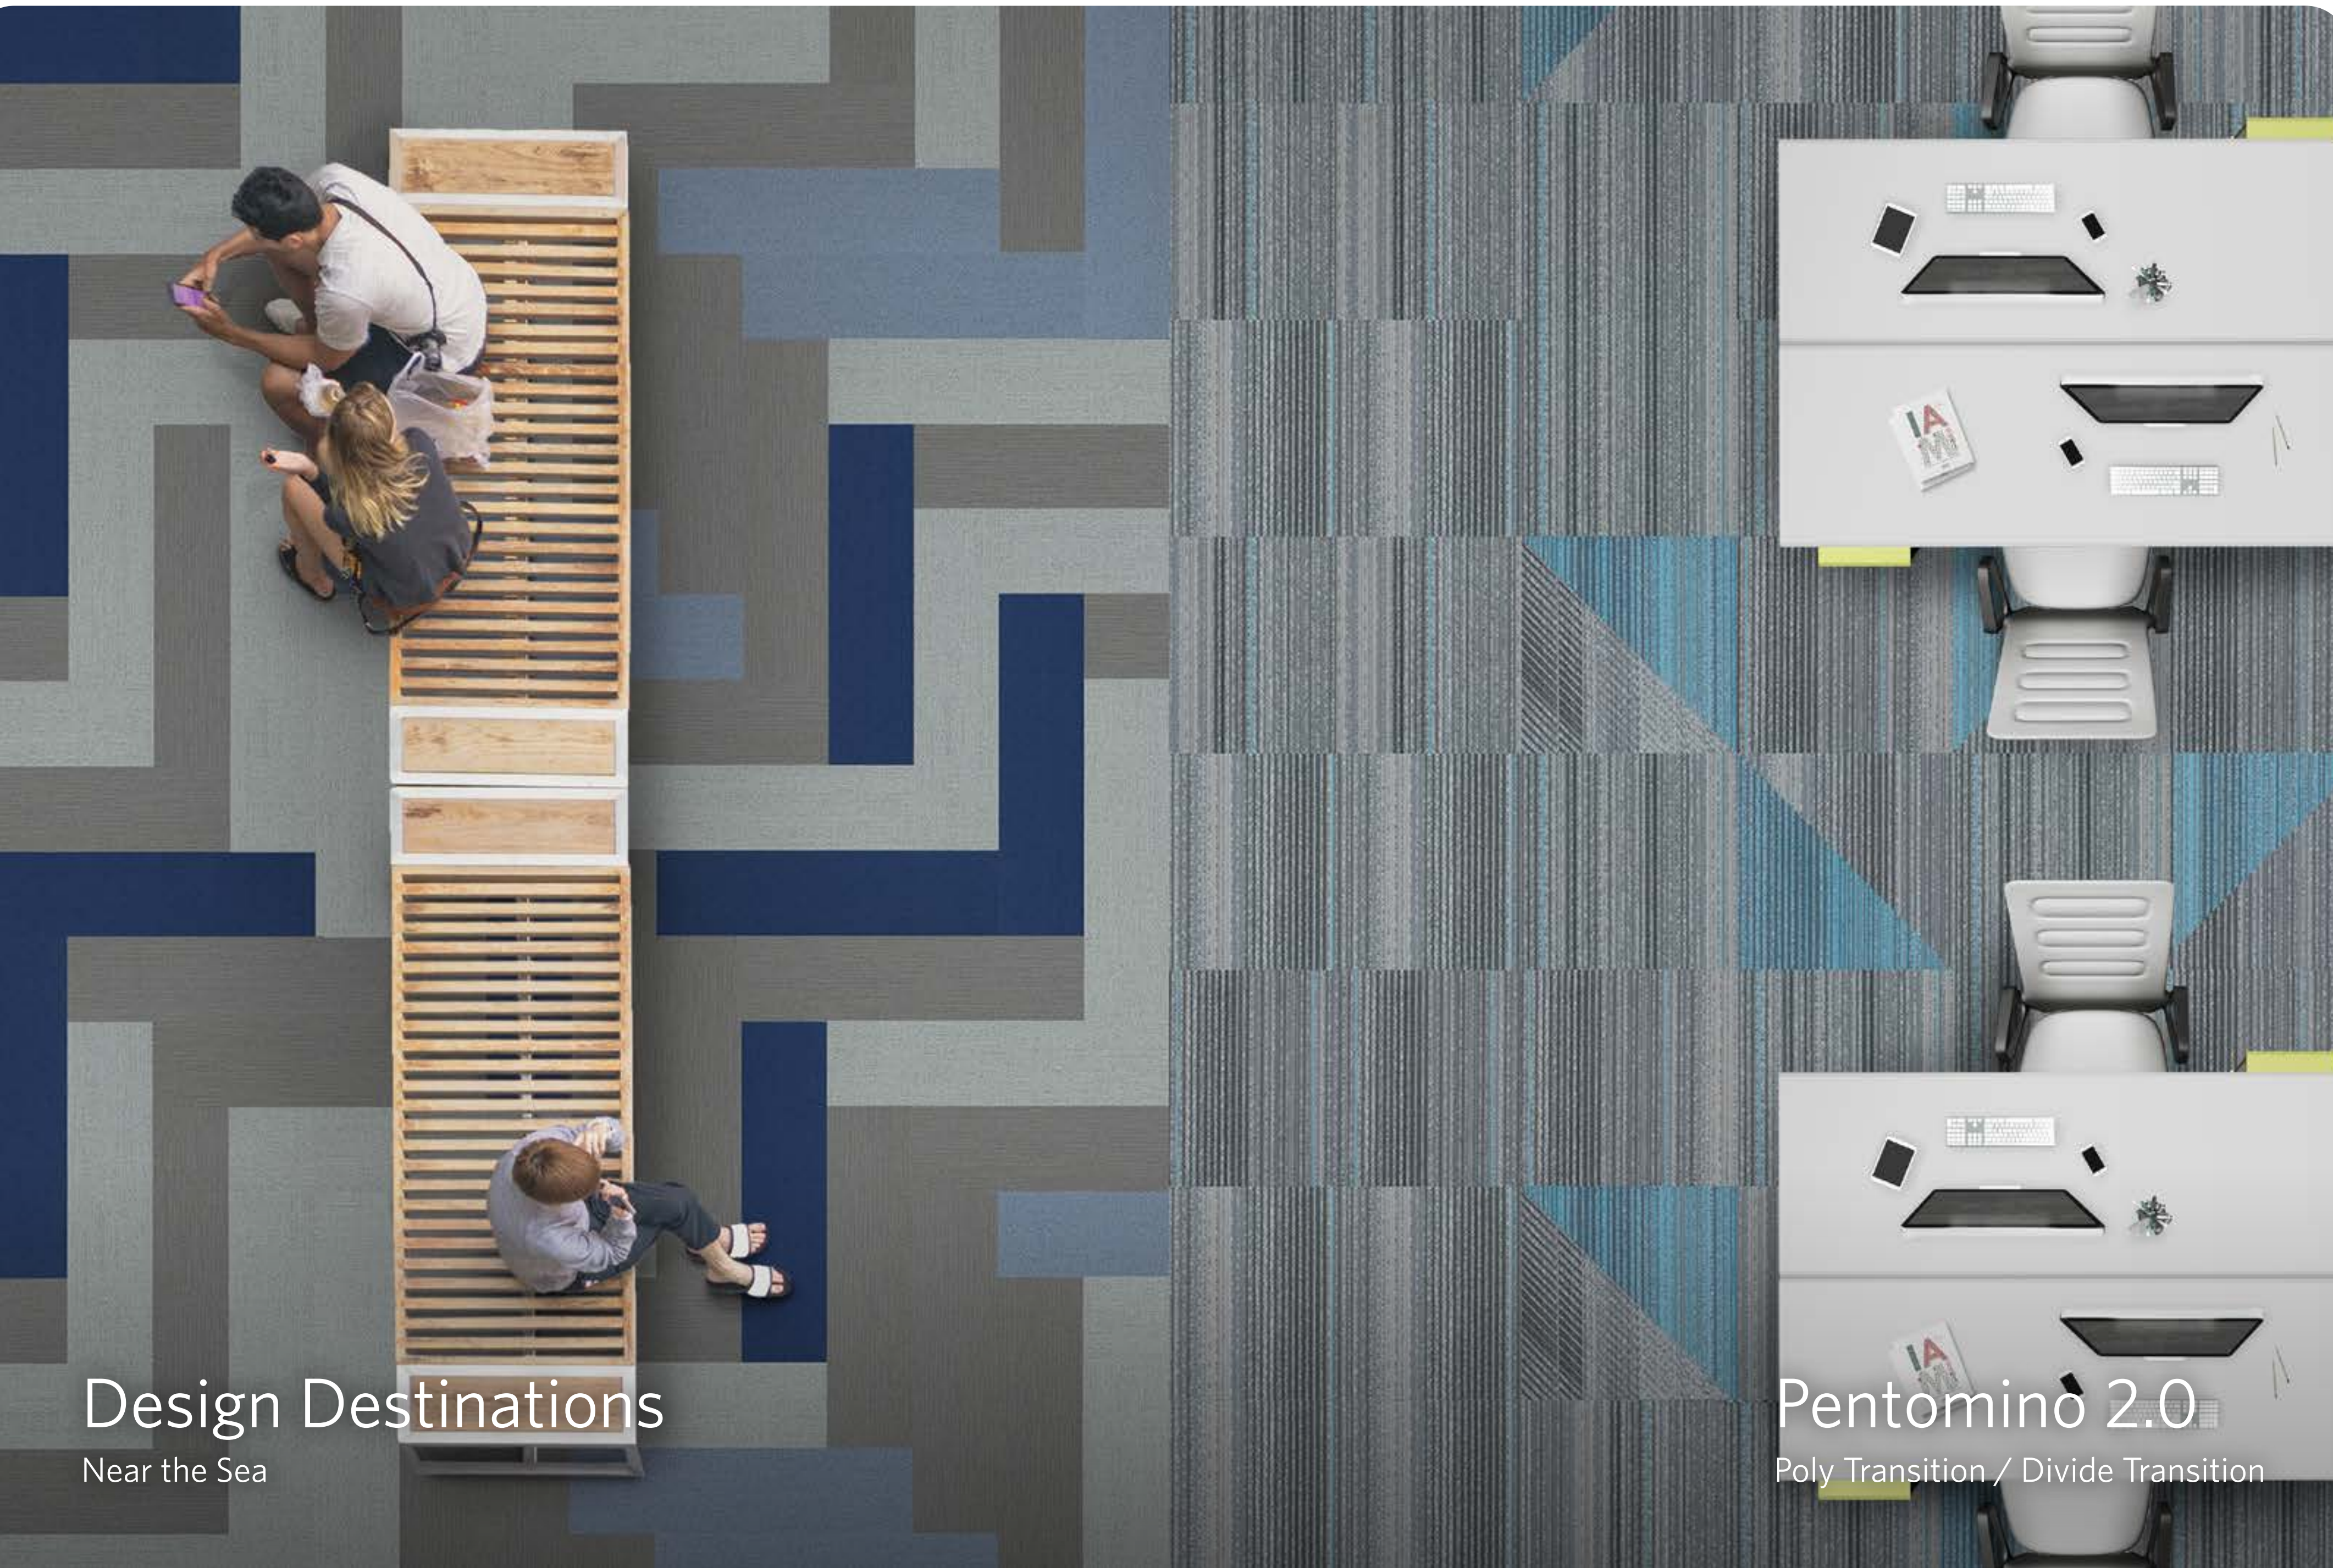

LAYOUTS

COLOR FAMILIES

VISION LAB

Concept. Collaborate. Create.

Waiting Area & Workstation

Design Destinations
Near the Sea

Pentomino 2.0
Poly Transition / Divide Transition

-  **SOFT SEA**
STF209
-  **CLASSIC SEA**
CLD180-234
-  **SEA PLAY**
SLP123
-  **SEA FUSED**
CLF209-153-123
-  **GRID WITH SKY**
DVT140-250
-  **GRID WITH SKY**
PLT140-250