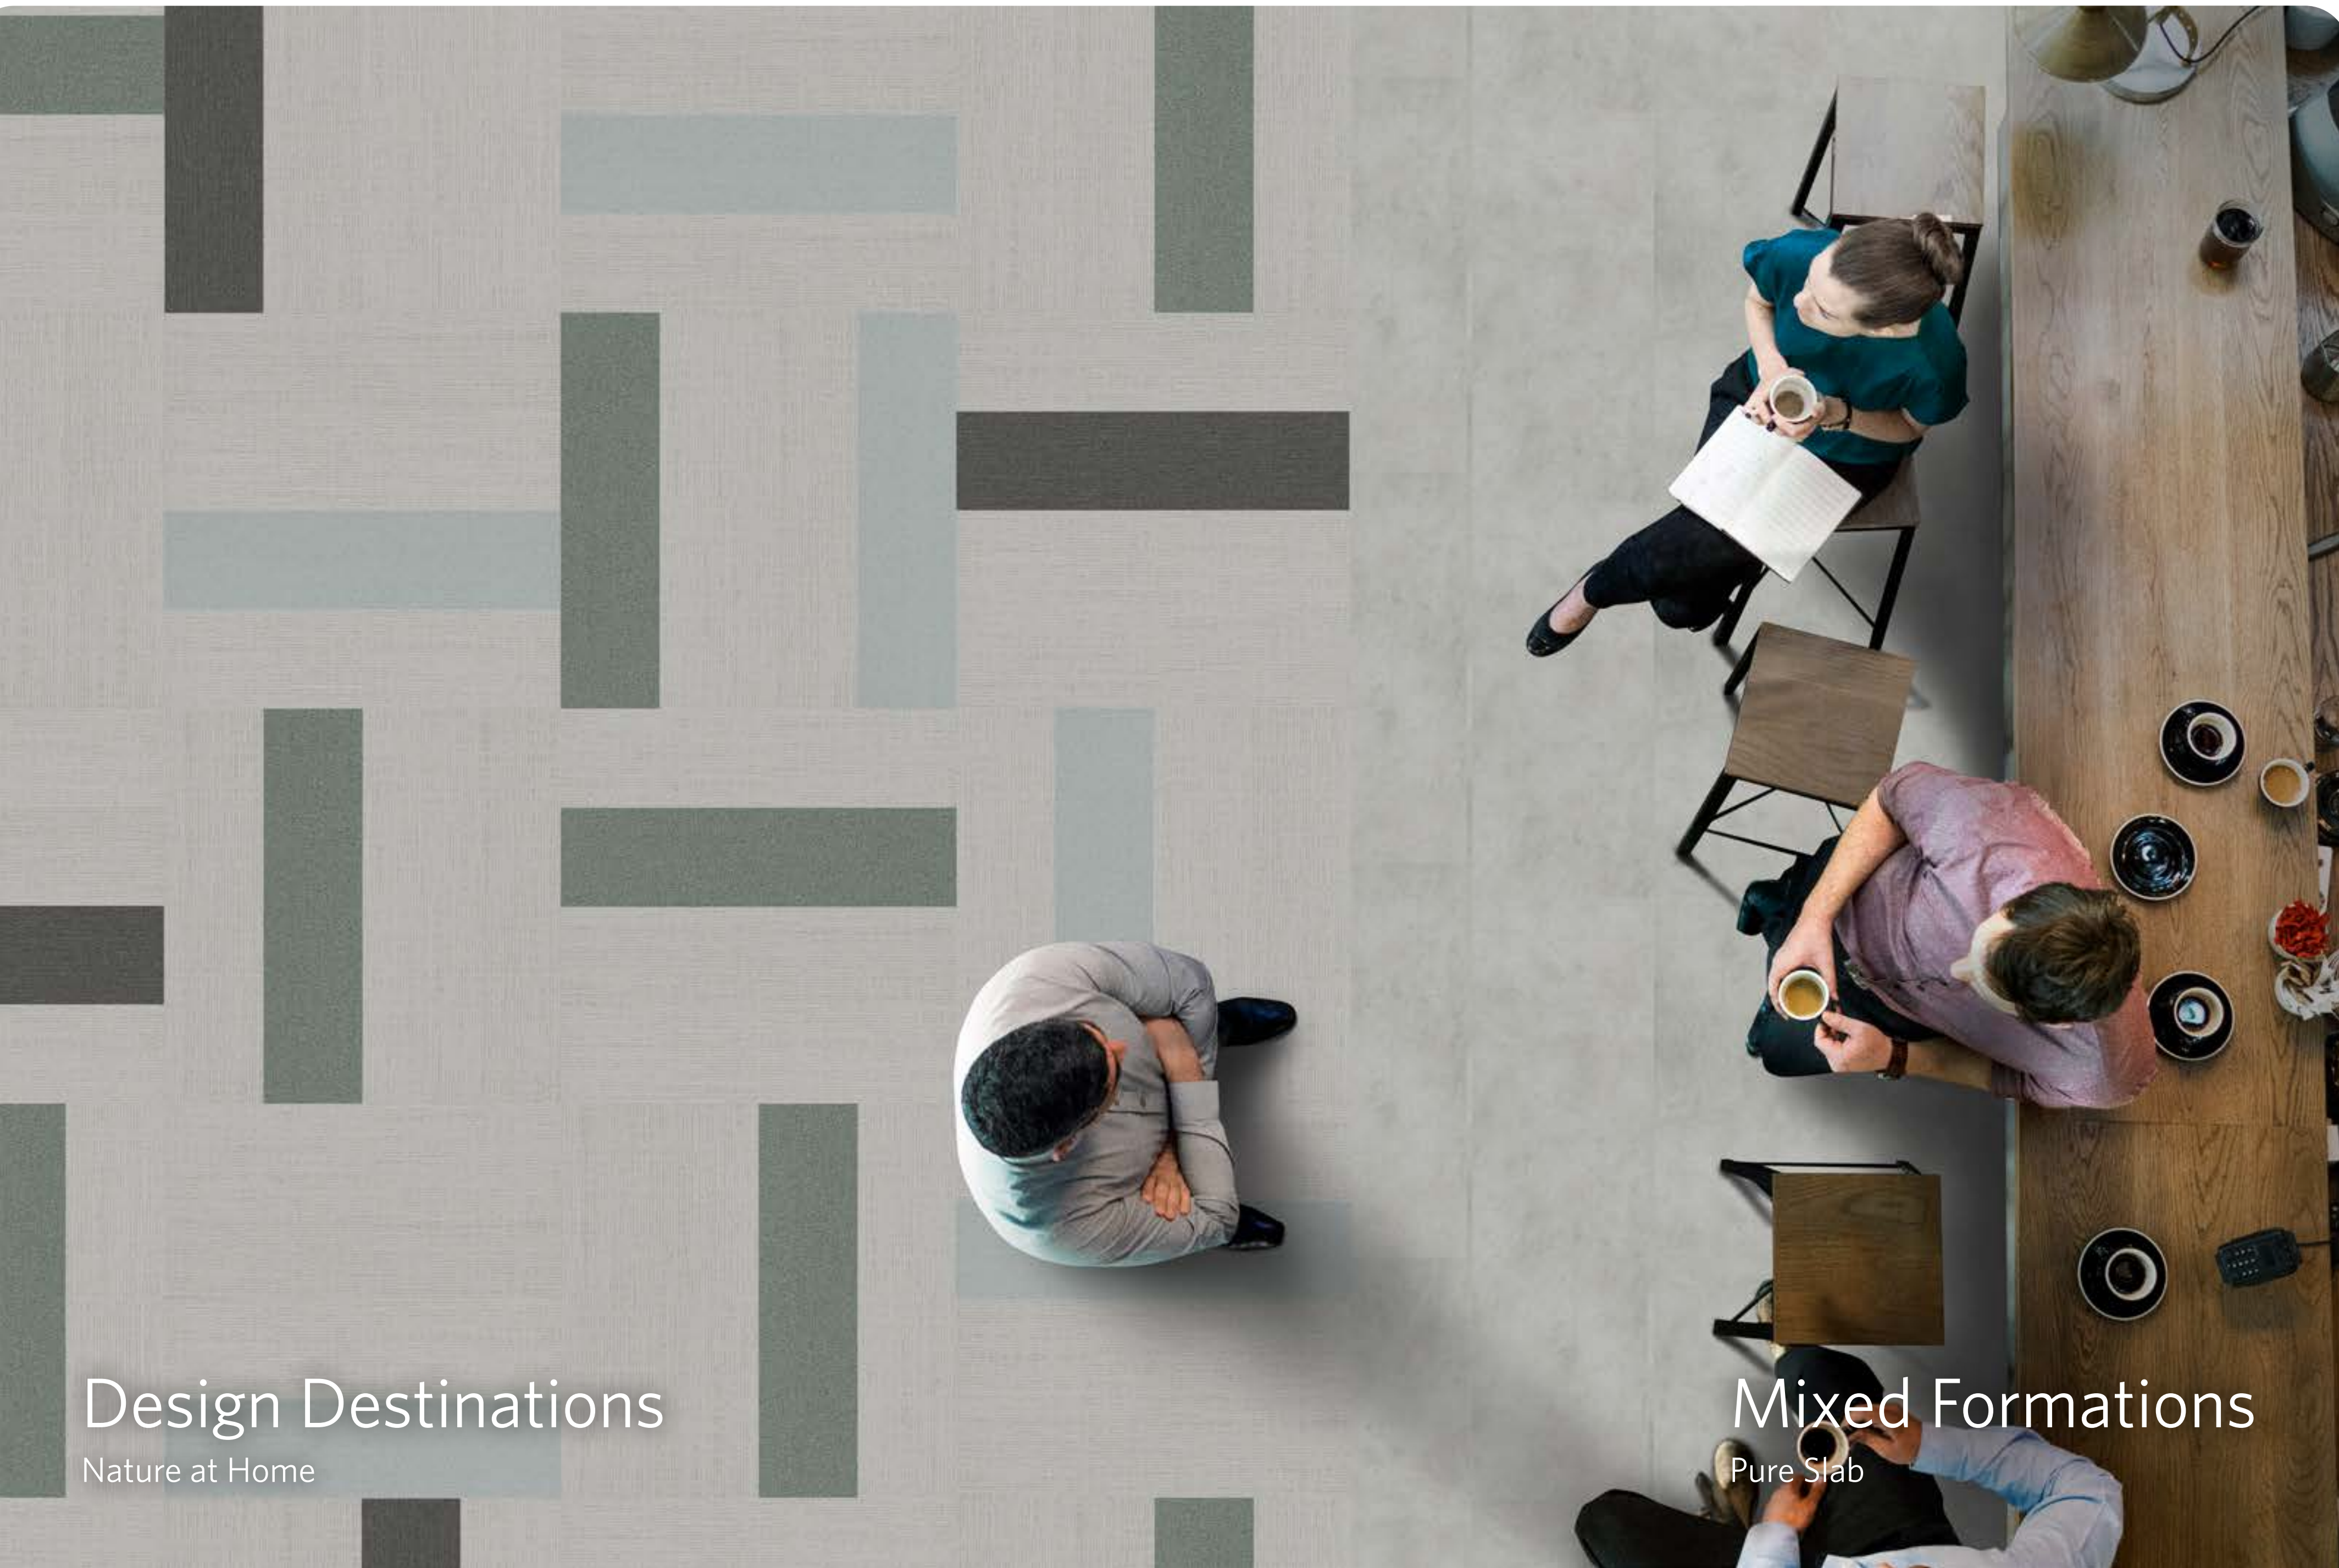

LAYOUTS

COLOR FAMILIES

VISION LAB

Concept. Collaborate. Create.

Discussion & Canteen

Design Destinations

Nature at Home

Mixed Formations

Pure Slab

SOFT NATURE
STF215

TAUPE
PSL217

CLASSIC NATURE
CLD120-234

NATURE PLAY
SLP240

NATURE FUSED
CLF120-241-240