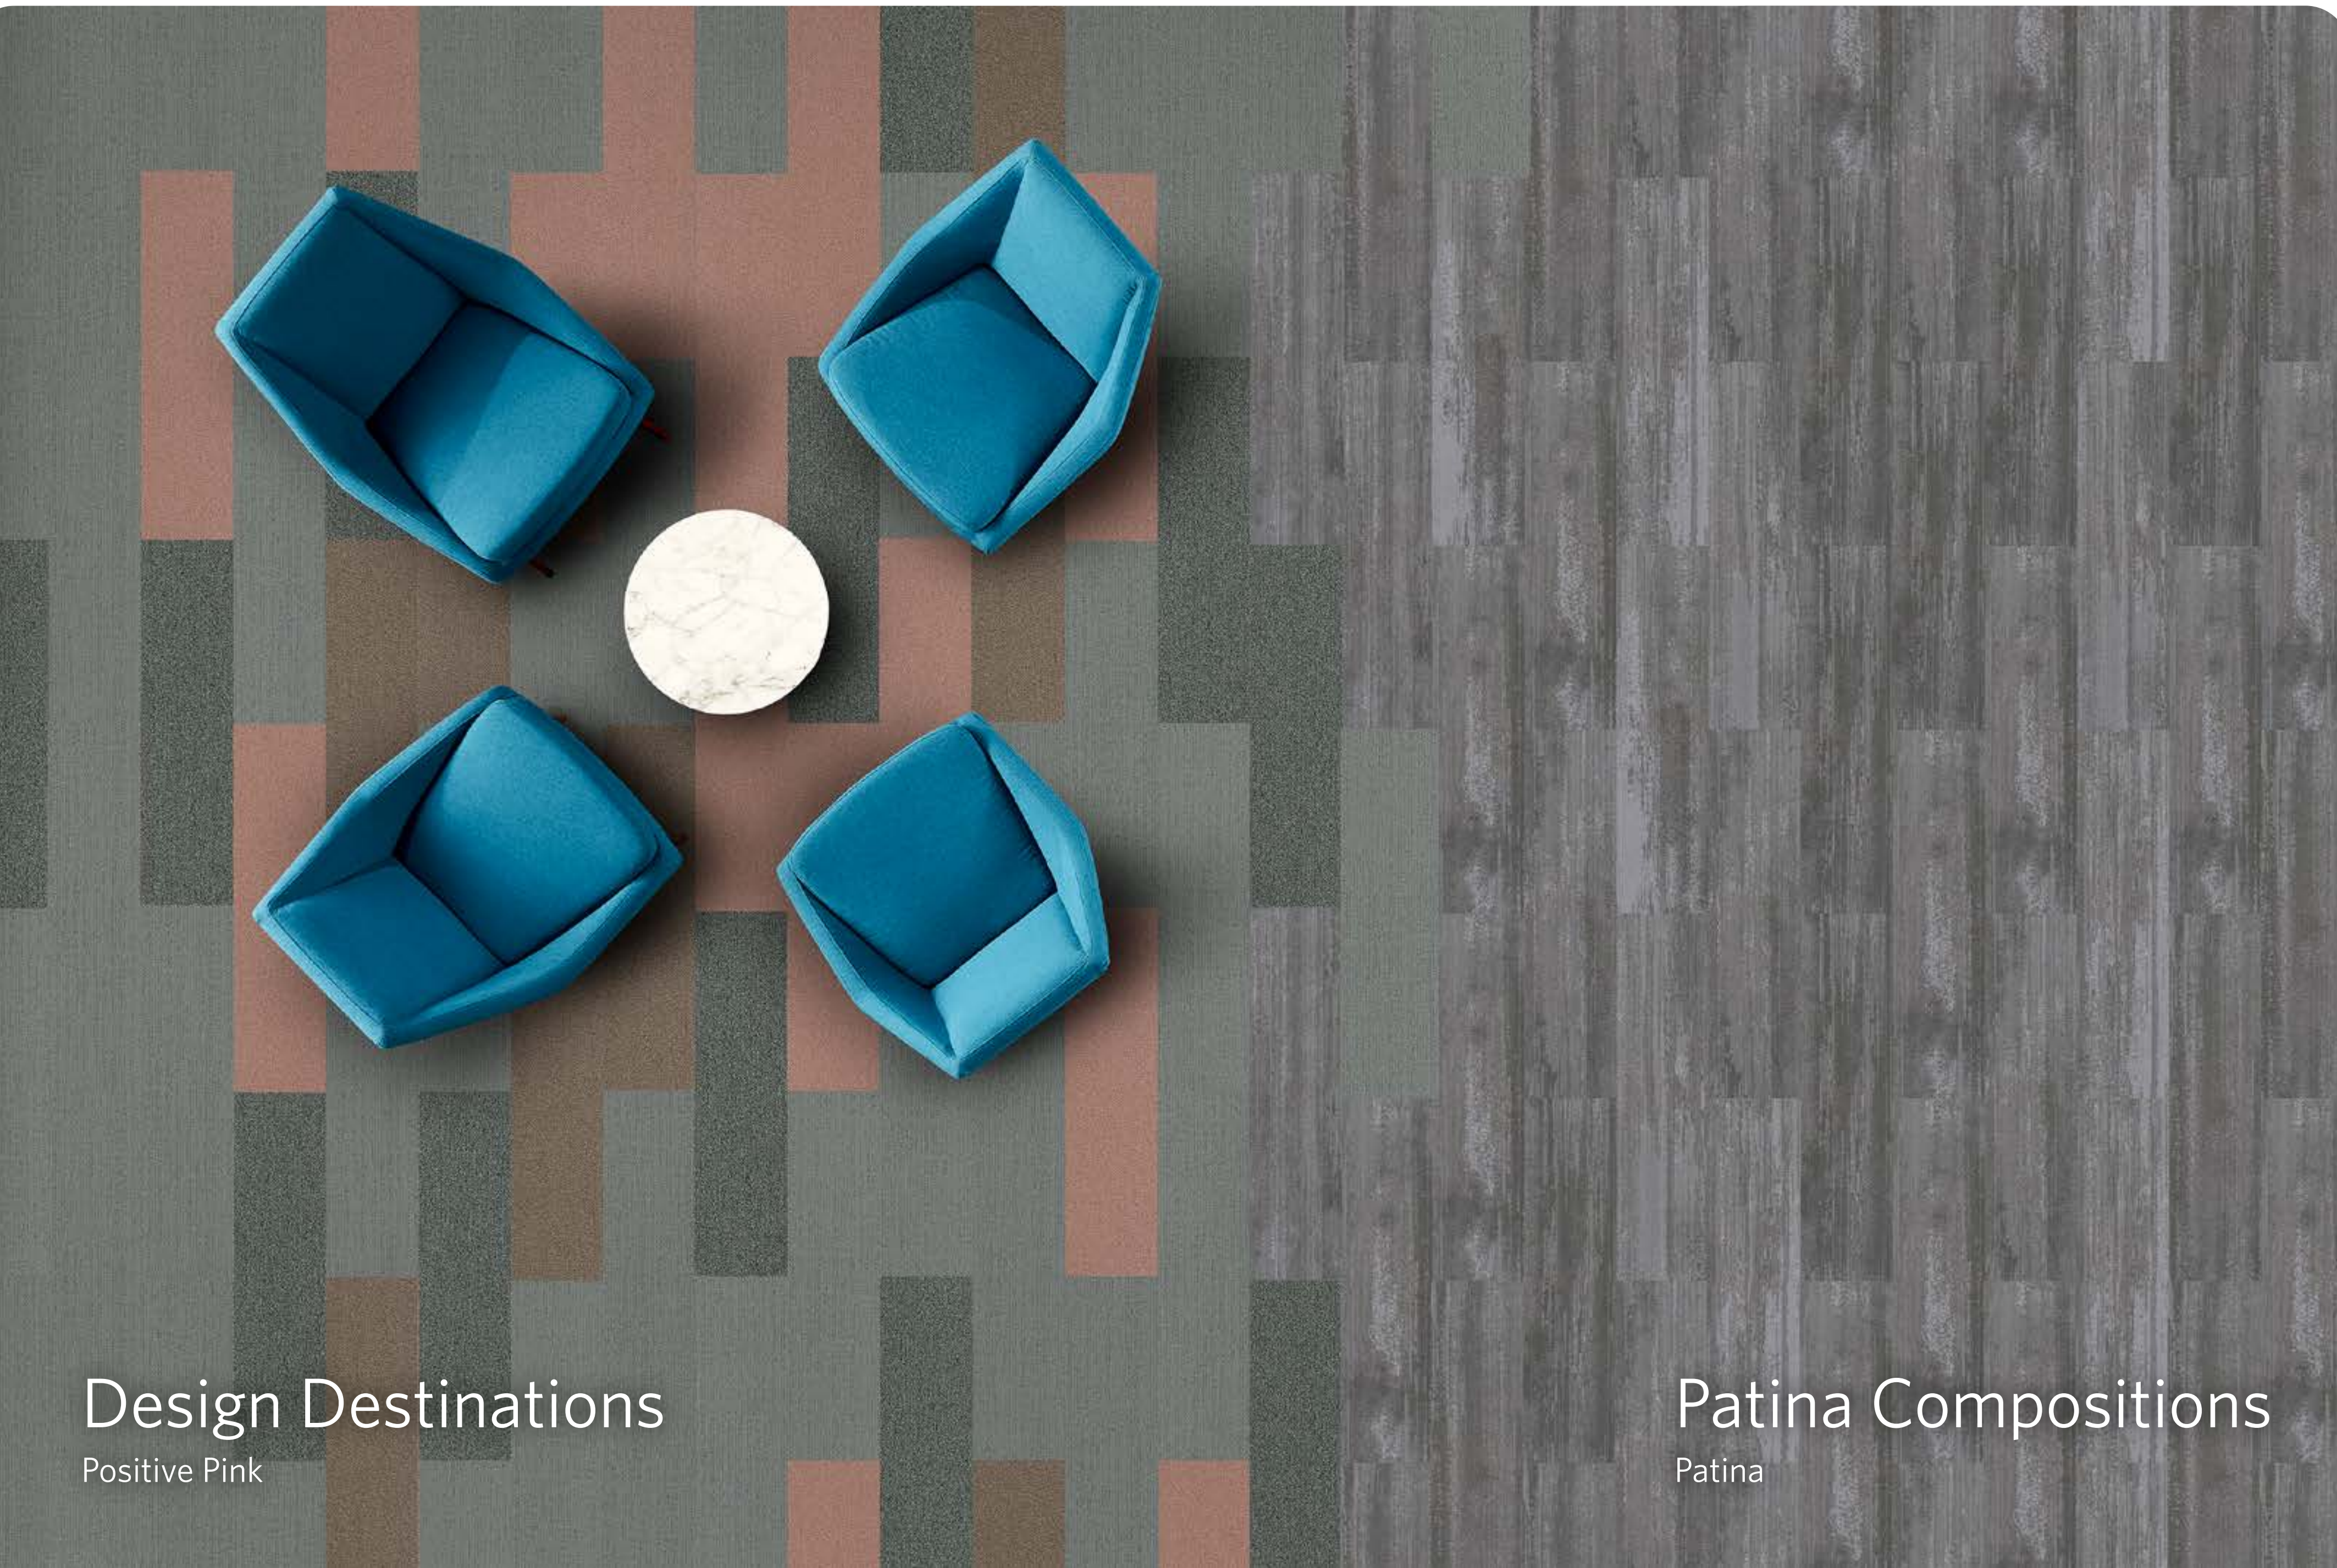

VISION LAB

Concept. Collaborate. Create.

Collaboration Area & Corridor

SOFT POSITIVE
STF153

METAL SURFACE
PAT138-13

CLASSIC POSITIVE
CLD153-133

POSITIVE PLAY
SLP261

POSITIVE FUSED
CLF212-261-262

Design Destinations

Positive Pink

Patina Compositions

Patina