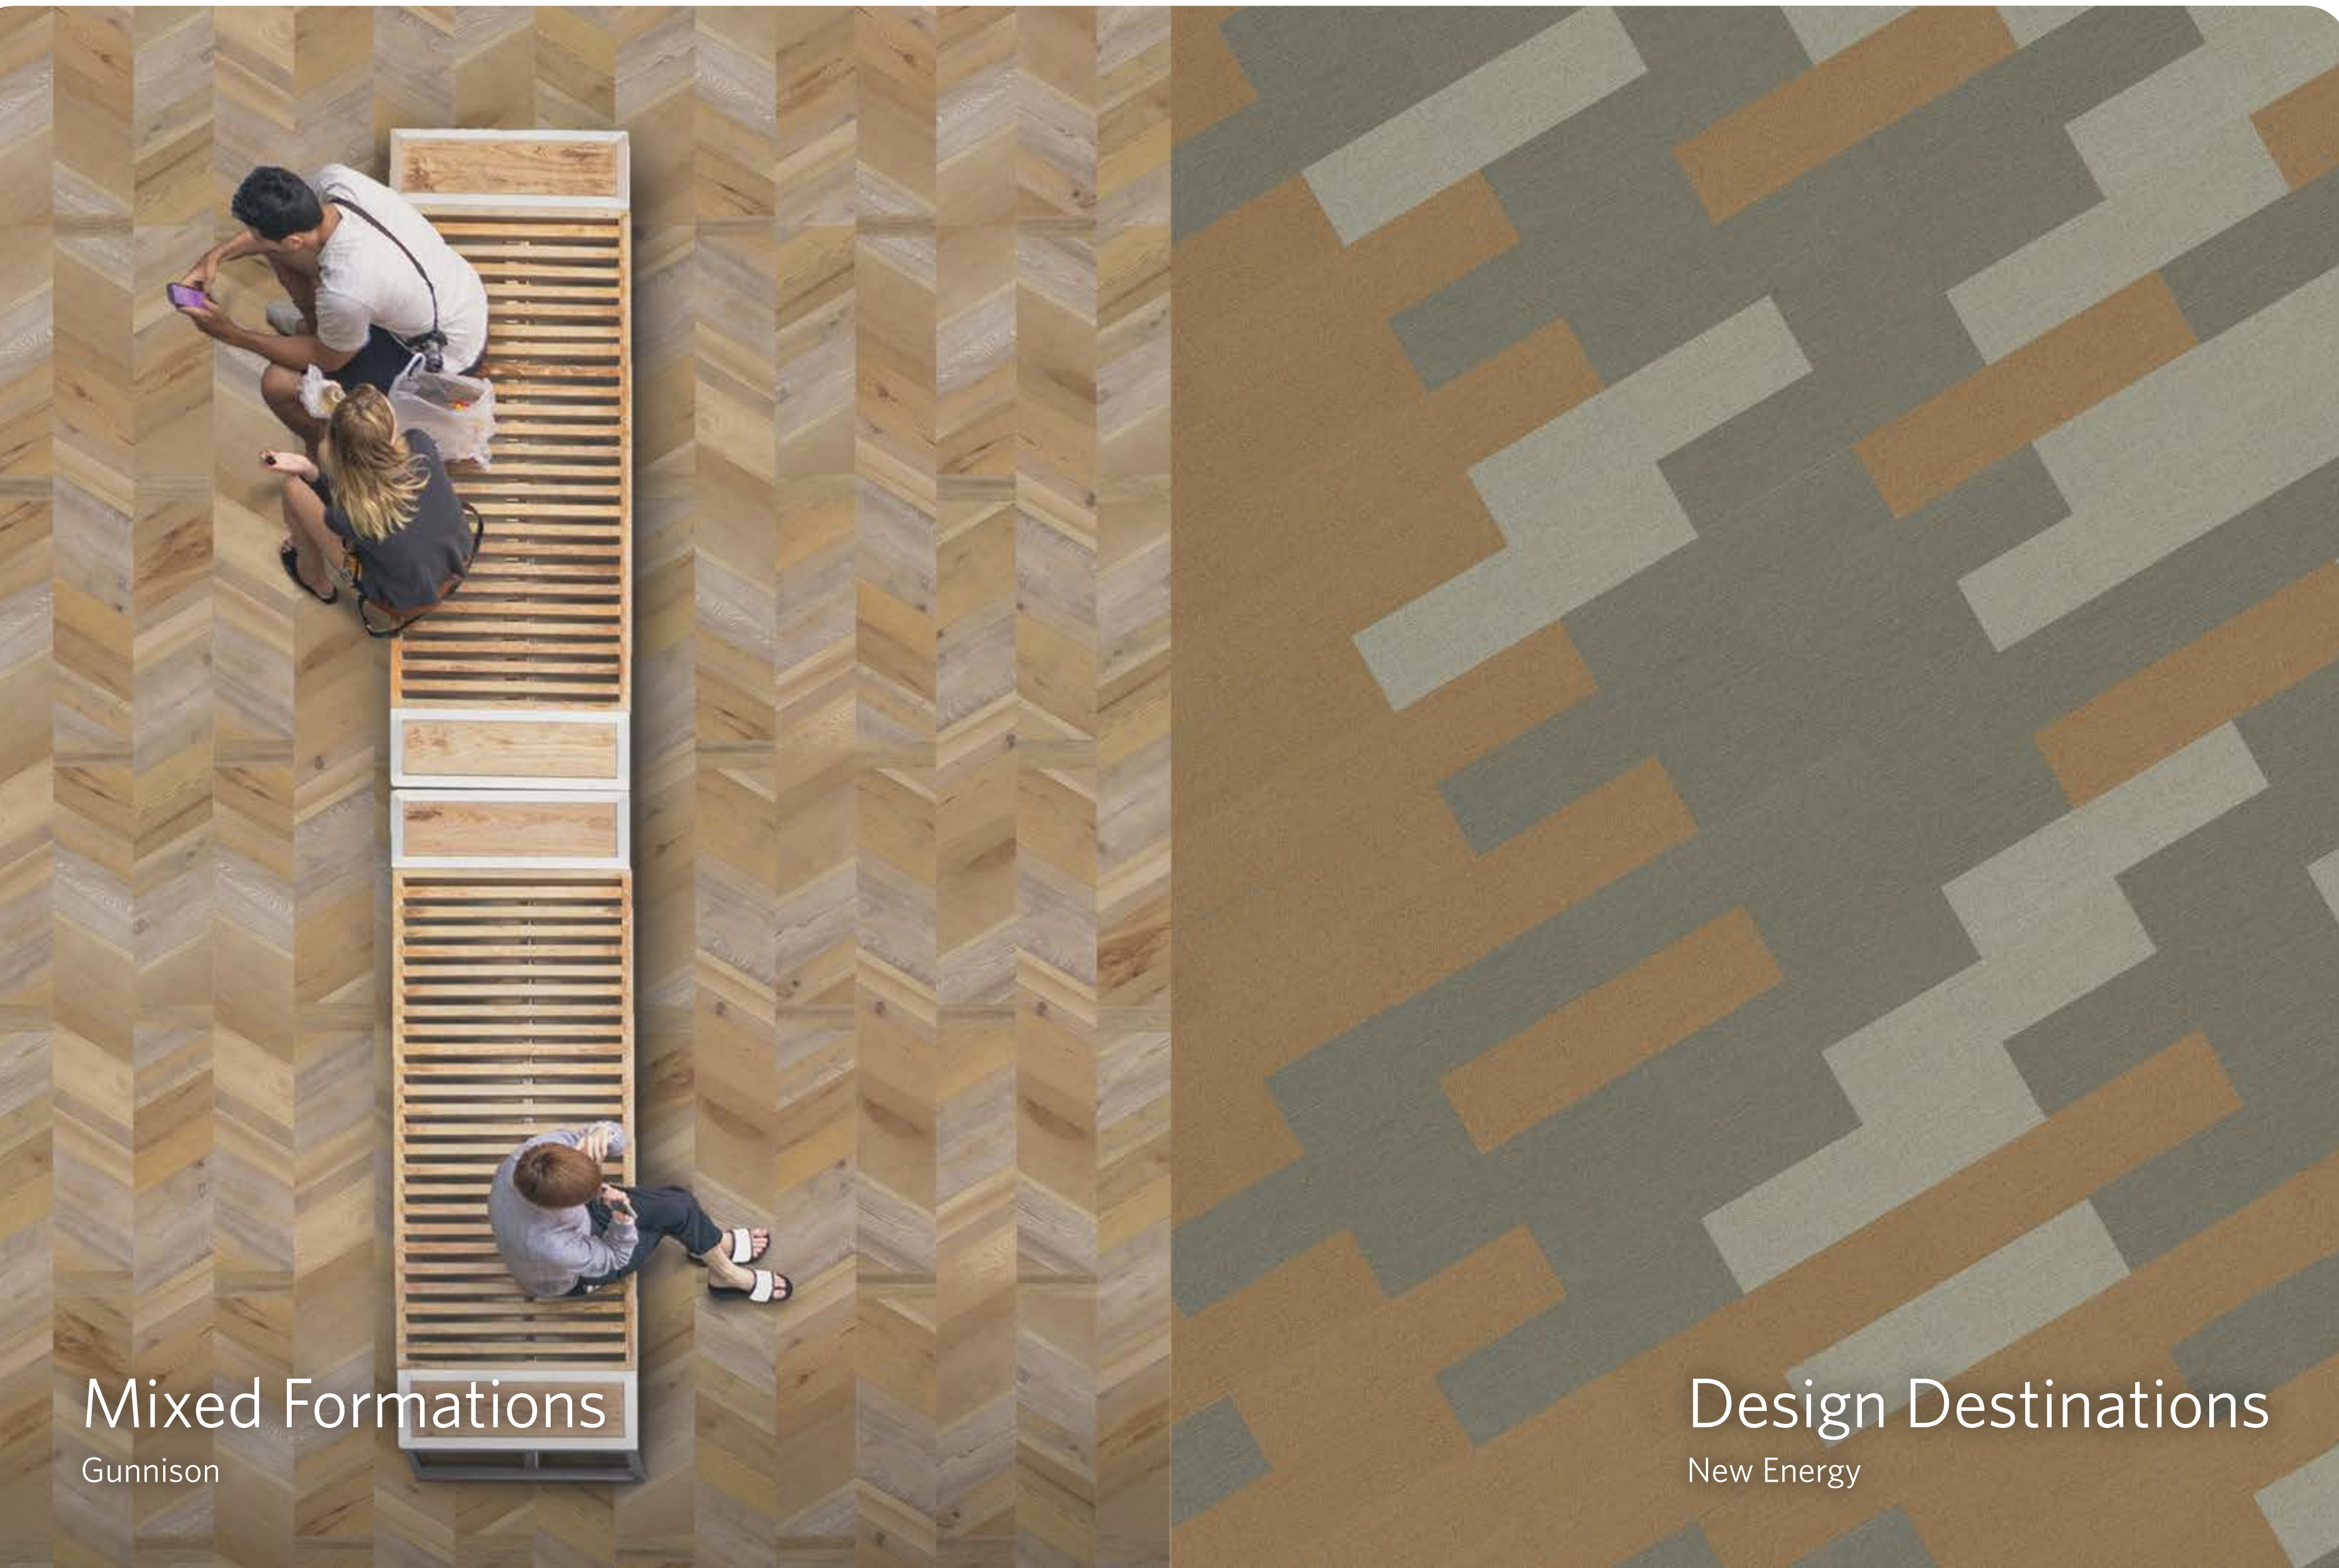

Design Destinations
New Energy

Quiet Woods
Lateral Wave

VISION LAB

Concept. Collaborate. Create.

Waiting Area & Workstation

Mixed Formations
Gunnison

Design Destinations
New Energy

TAN
GUN210-206-211