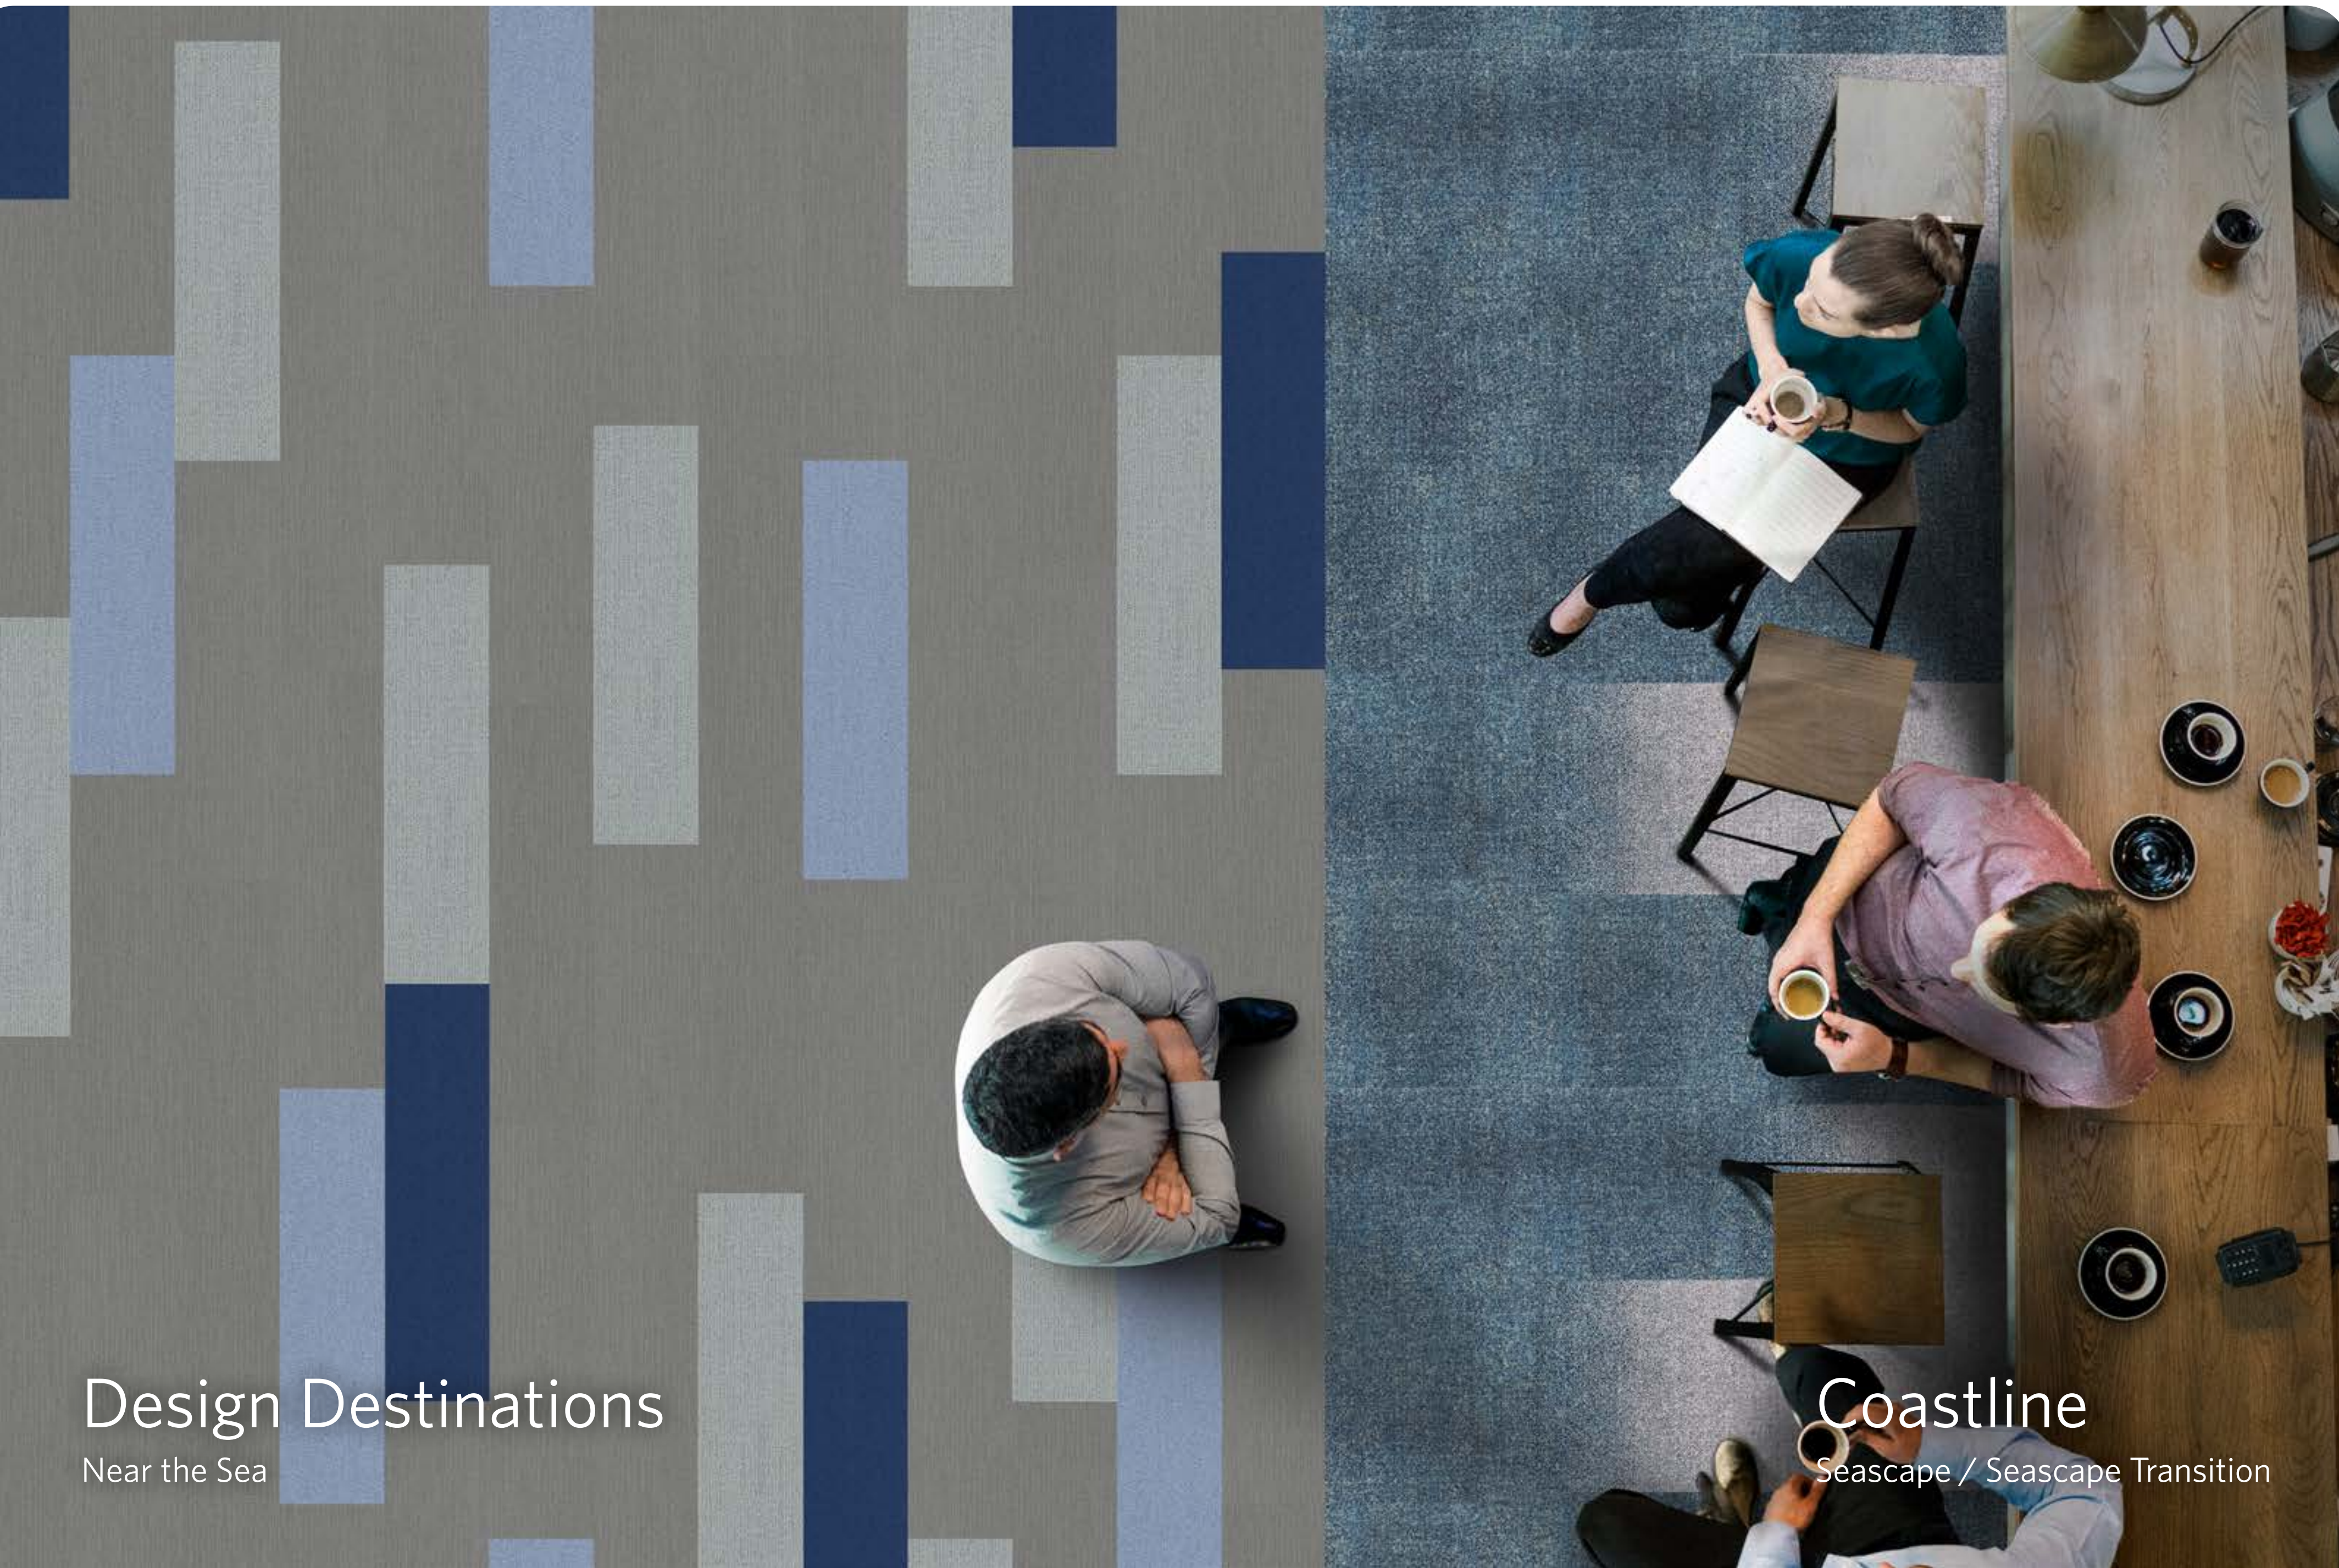

VISION LAB

Concept. Collaborate. Create.

Discussion & Canteen

Design Destinations
Near the Sea

Coastline
Seascape / Seascape Transition

 SOFT SEA STF209	 COOLWAVE SEA228-196
 CLASSIC SEA CLD180-234	 COOLWAVE_ROCKPOOL SET228-196 & 154-153
 SEA PLAY SLP123	 ROCKPOOL SEA154-153
 SEA FUSED CLF209-153-123	