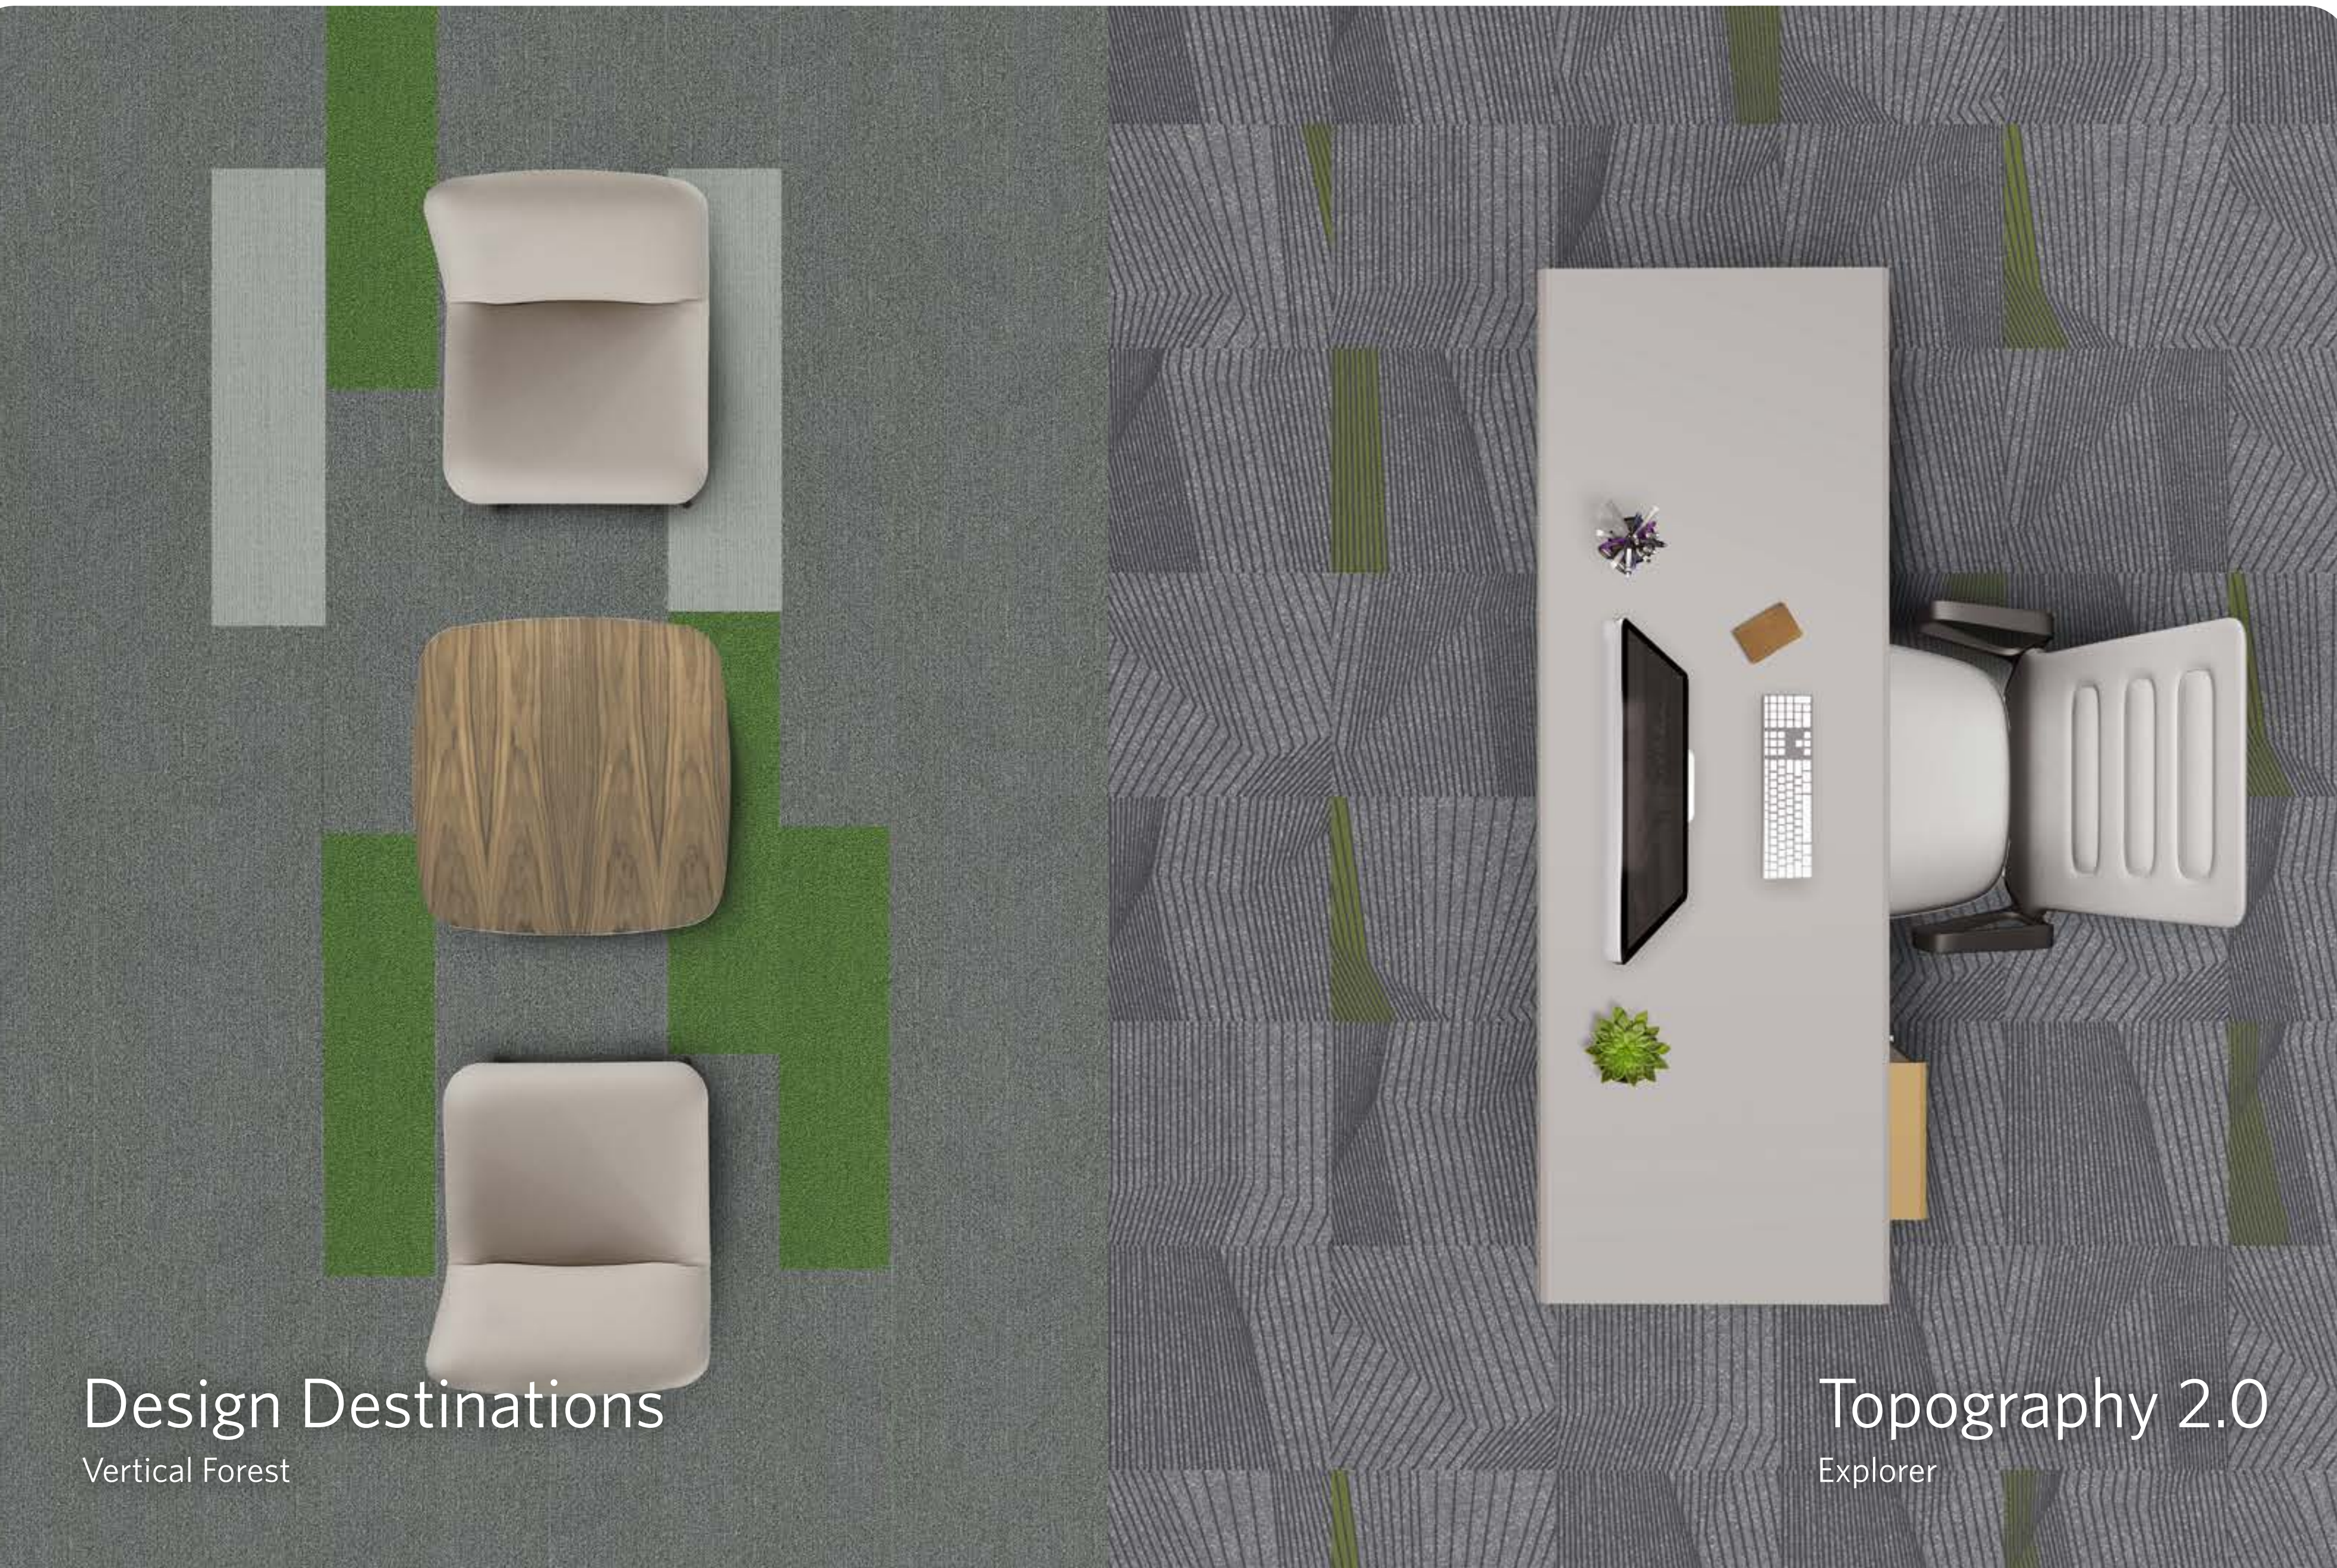

LAYOUTS

COLOR FAMILIES

VISION LAB

Concept. Collaborate. Create.

Meeting Area & Working Space

Design Destinations
Vertical Forest

Topography 2.0
Explorer

SOFT VERTICAL
STF180