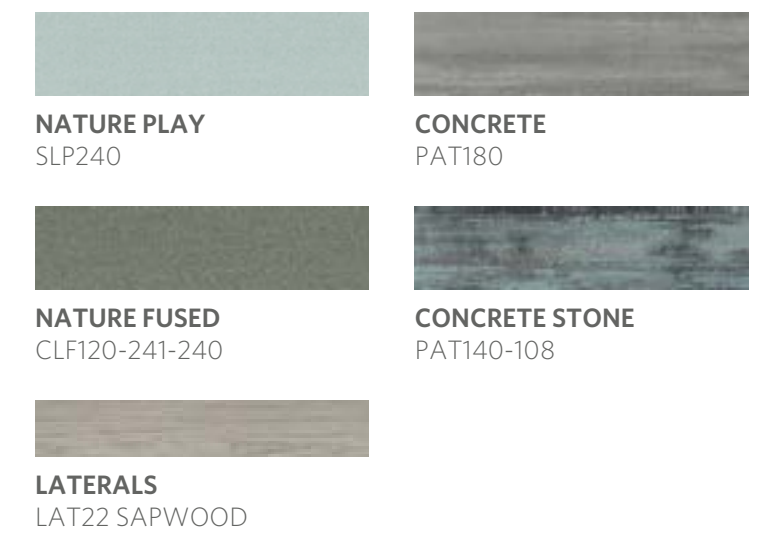

Patina

Patina