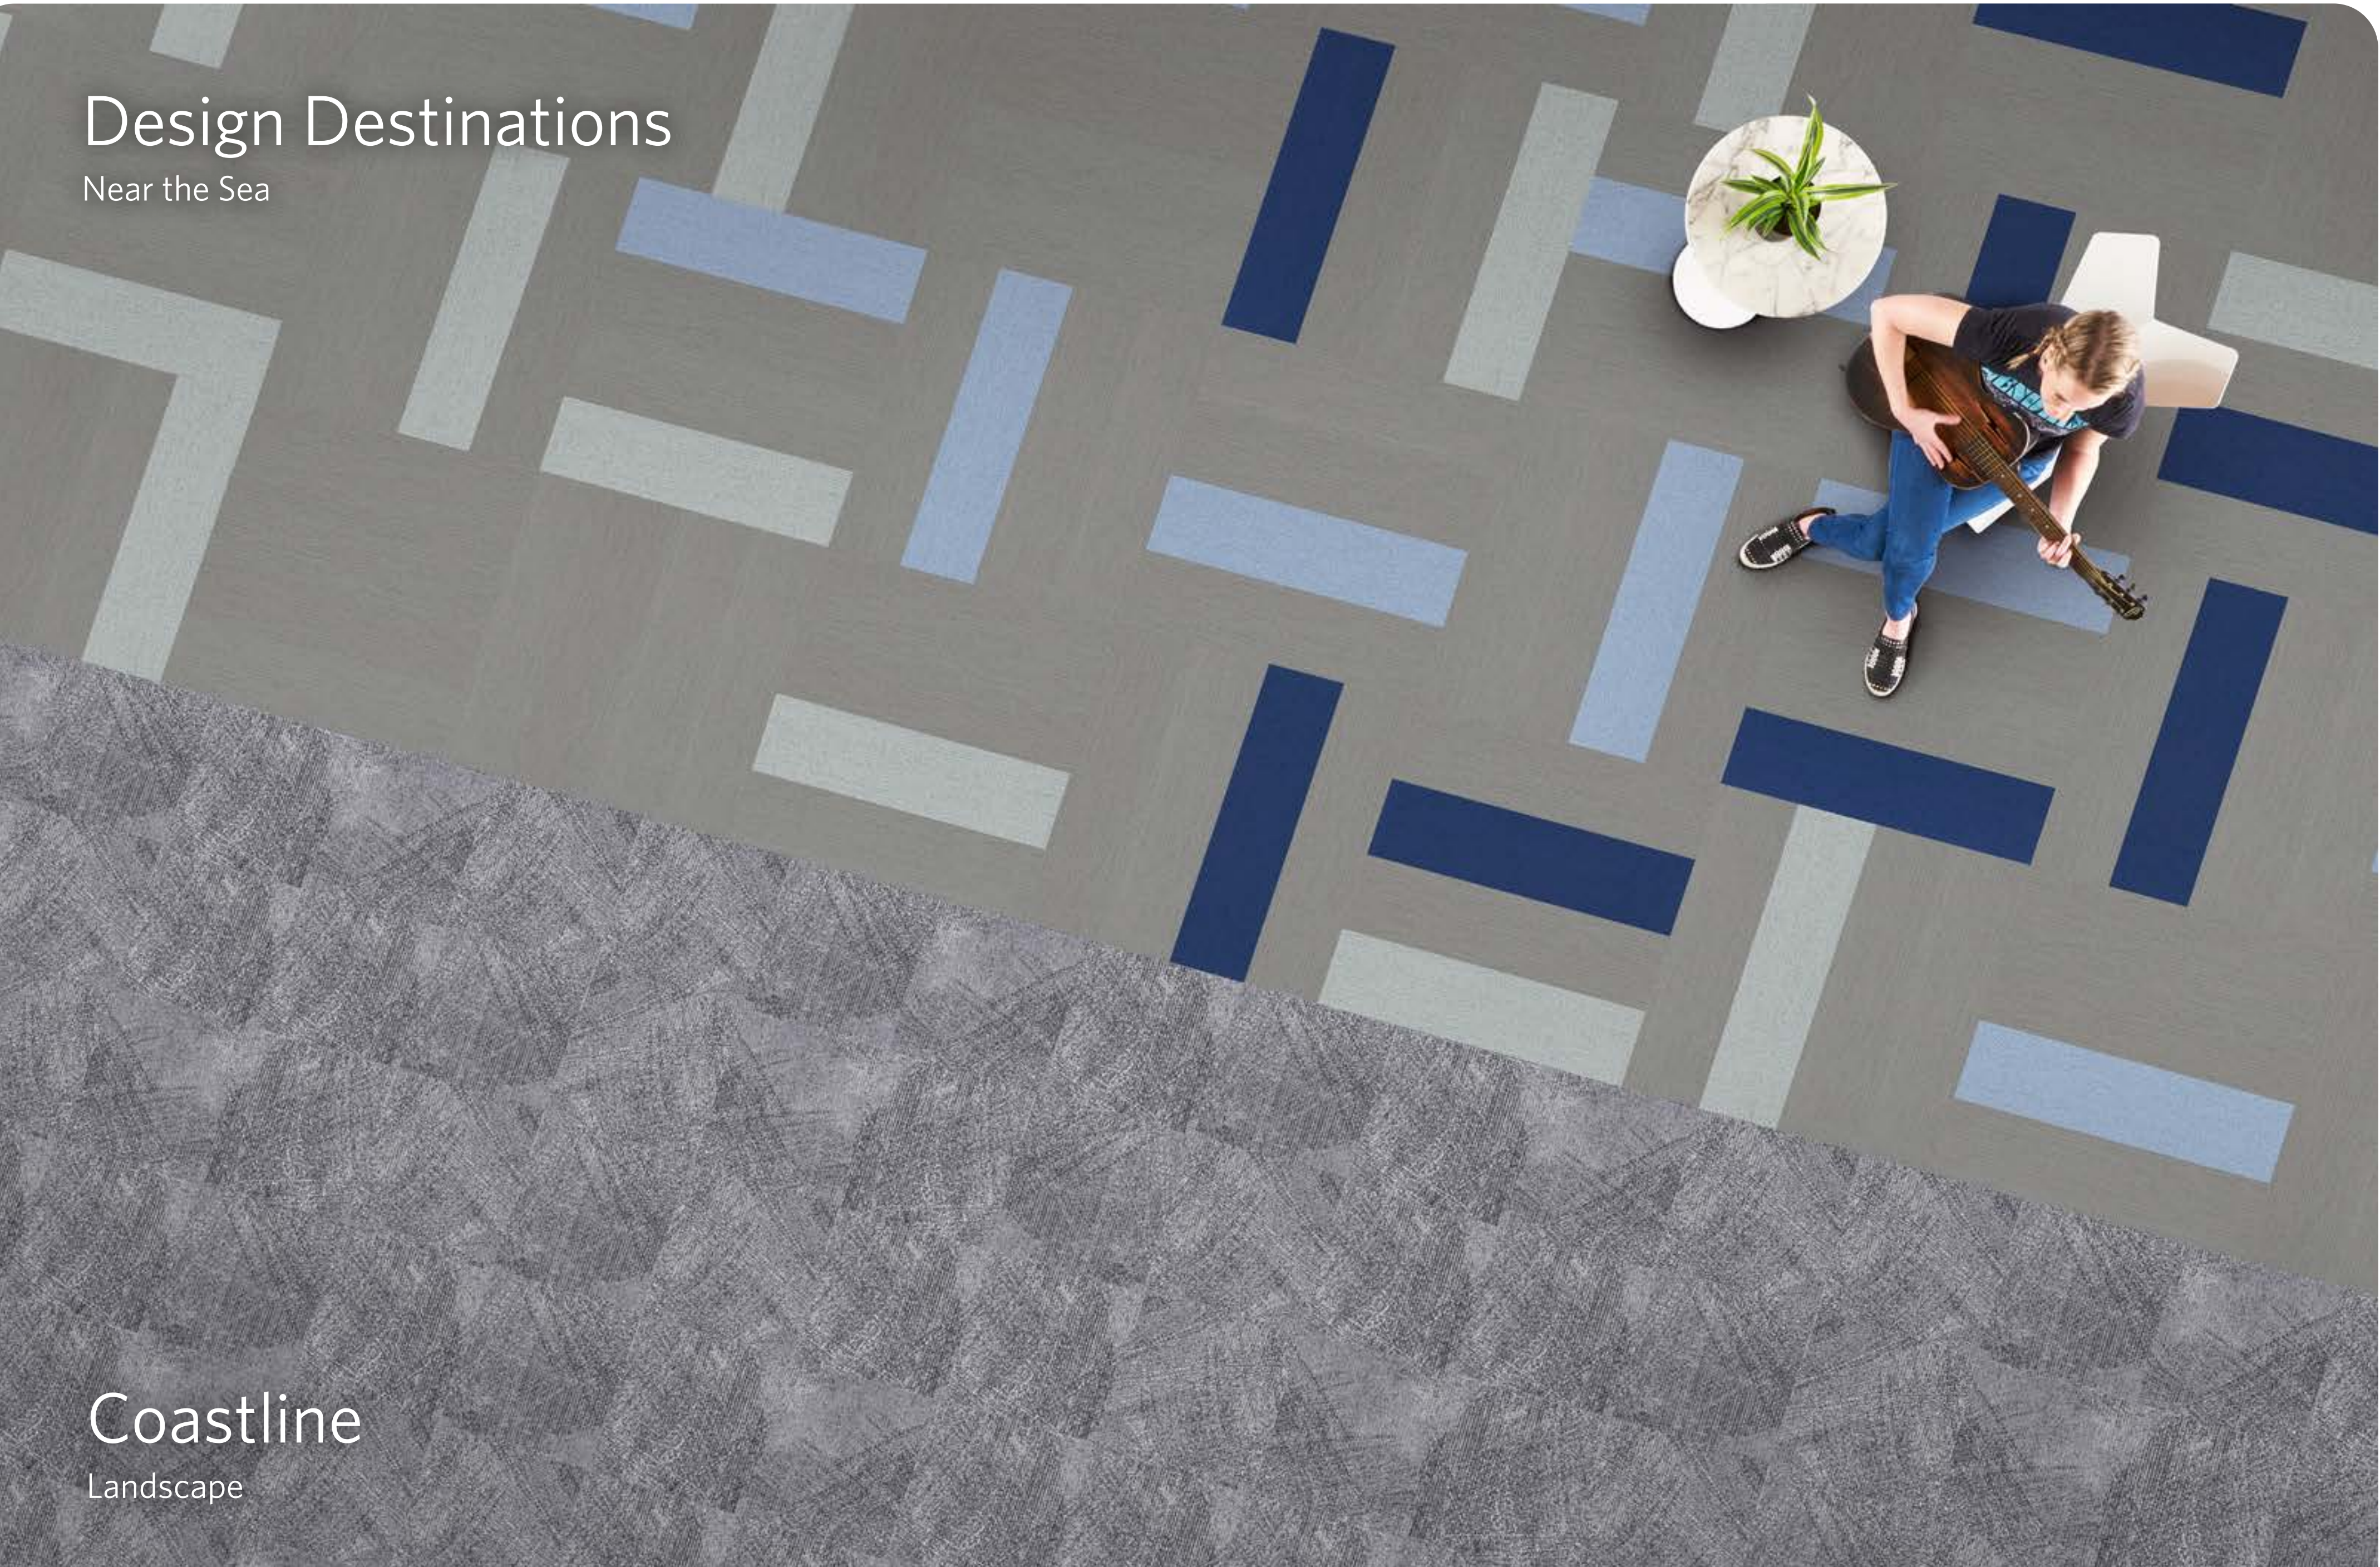

Design Destinations

Near the Sea

Coastline

Landscape

VISION LAB

Concept. Collaborate. Create.

Social Hub & Corridor

- **SOFT SEA**
  STF209
- **CLASSIC SEA**
  CLD180-234
- **SEA PLAY**
  SLP123
- **SEA FUSED**
  CLF209-153-123
- **ROCKPOOL**
  LND153-118