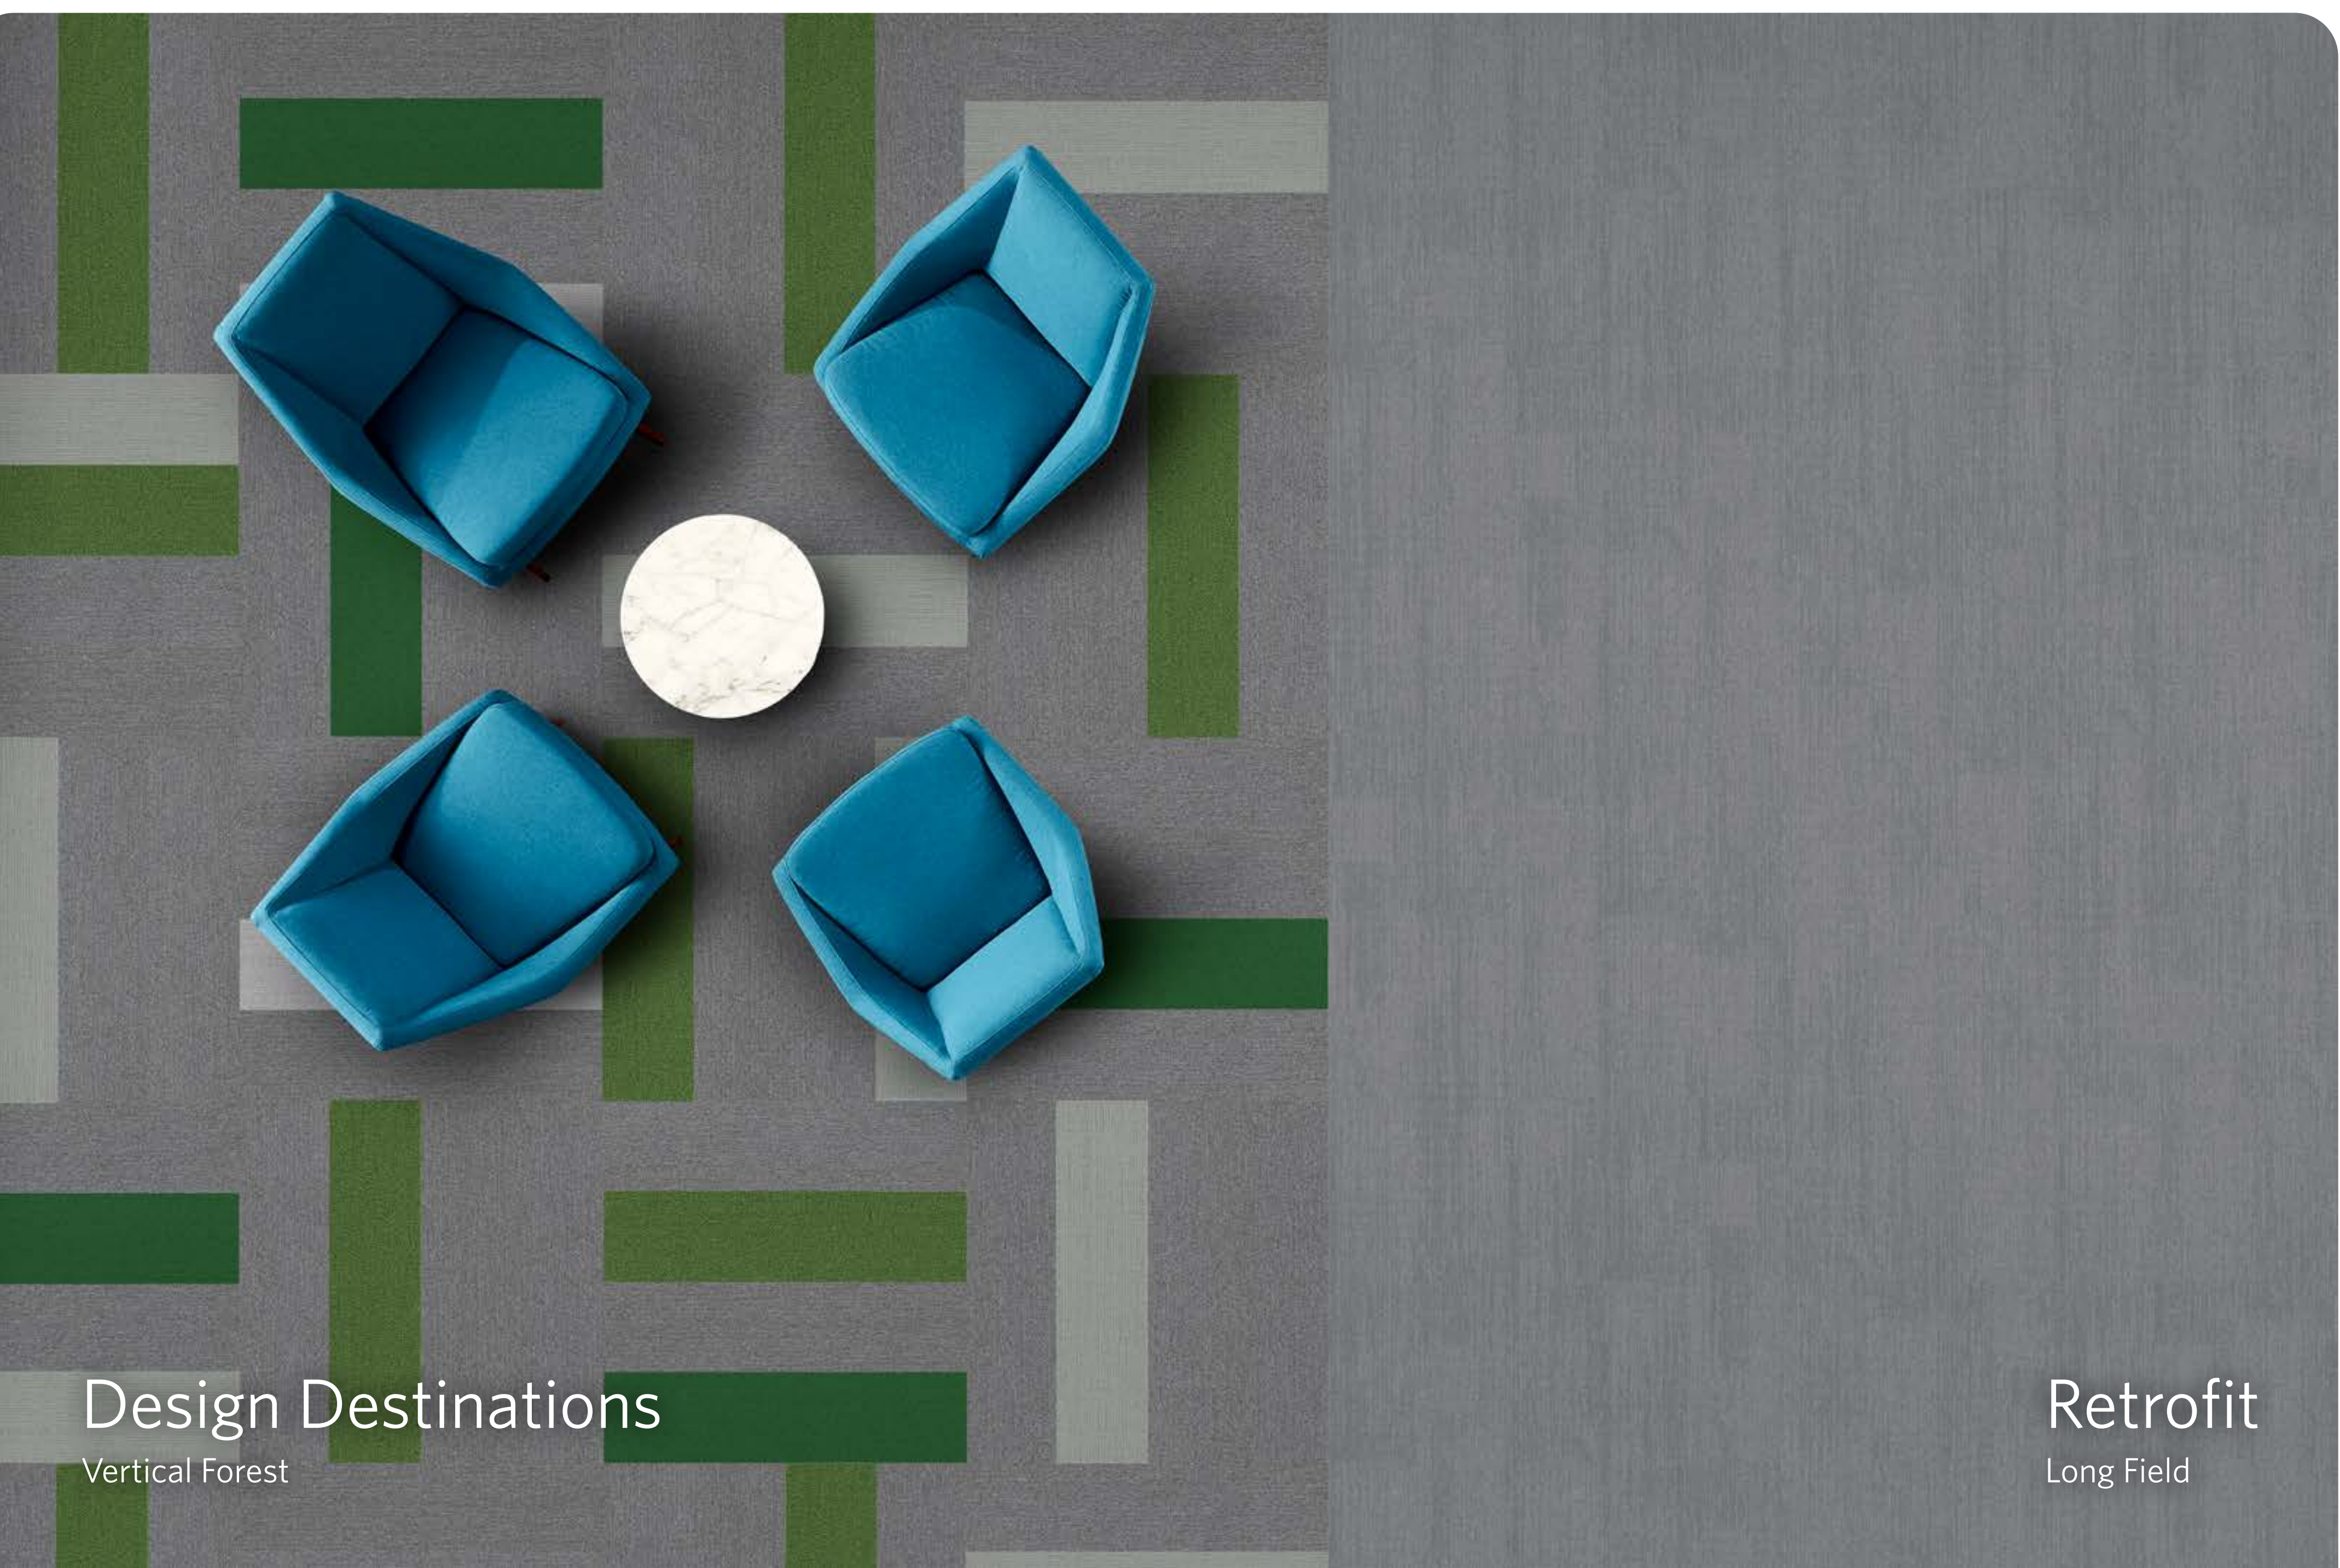

CLASSIC NATURE
CLD120-234

NATURE PLAY
SLP240

VISION LAB

Concept. Collaborate. Create.

Collaboration Area & Corridor

Design Destinations
Vertical Forest

Retrofit
Long Field

VISION LAB