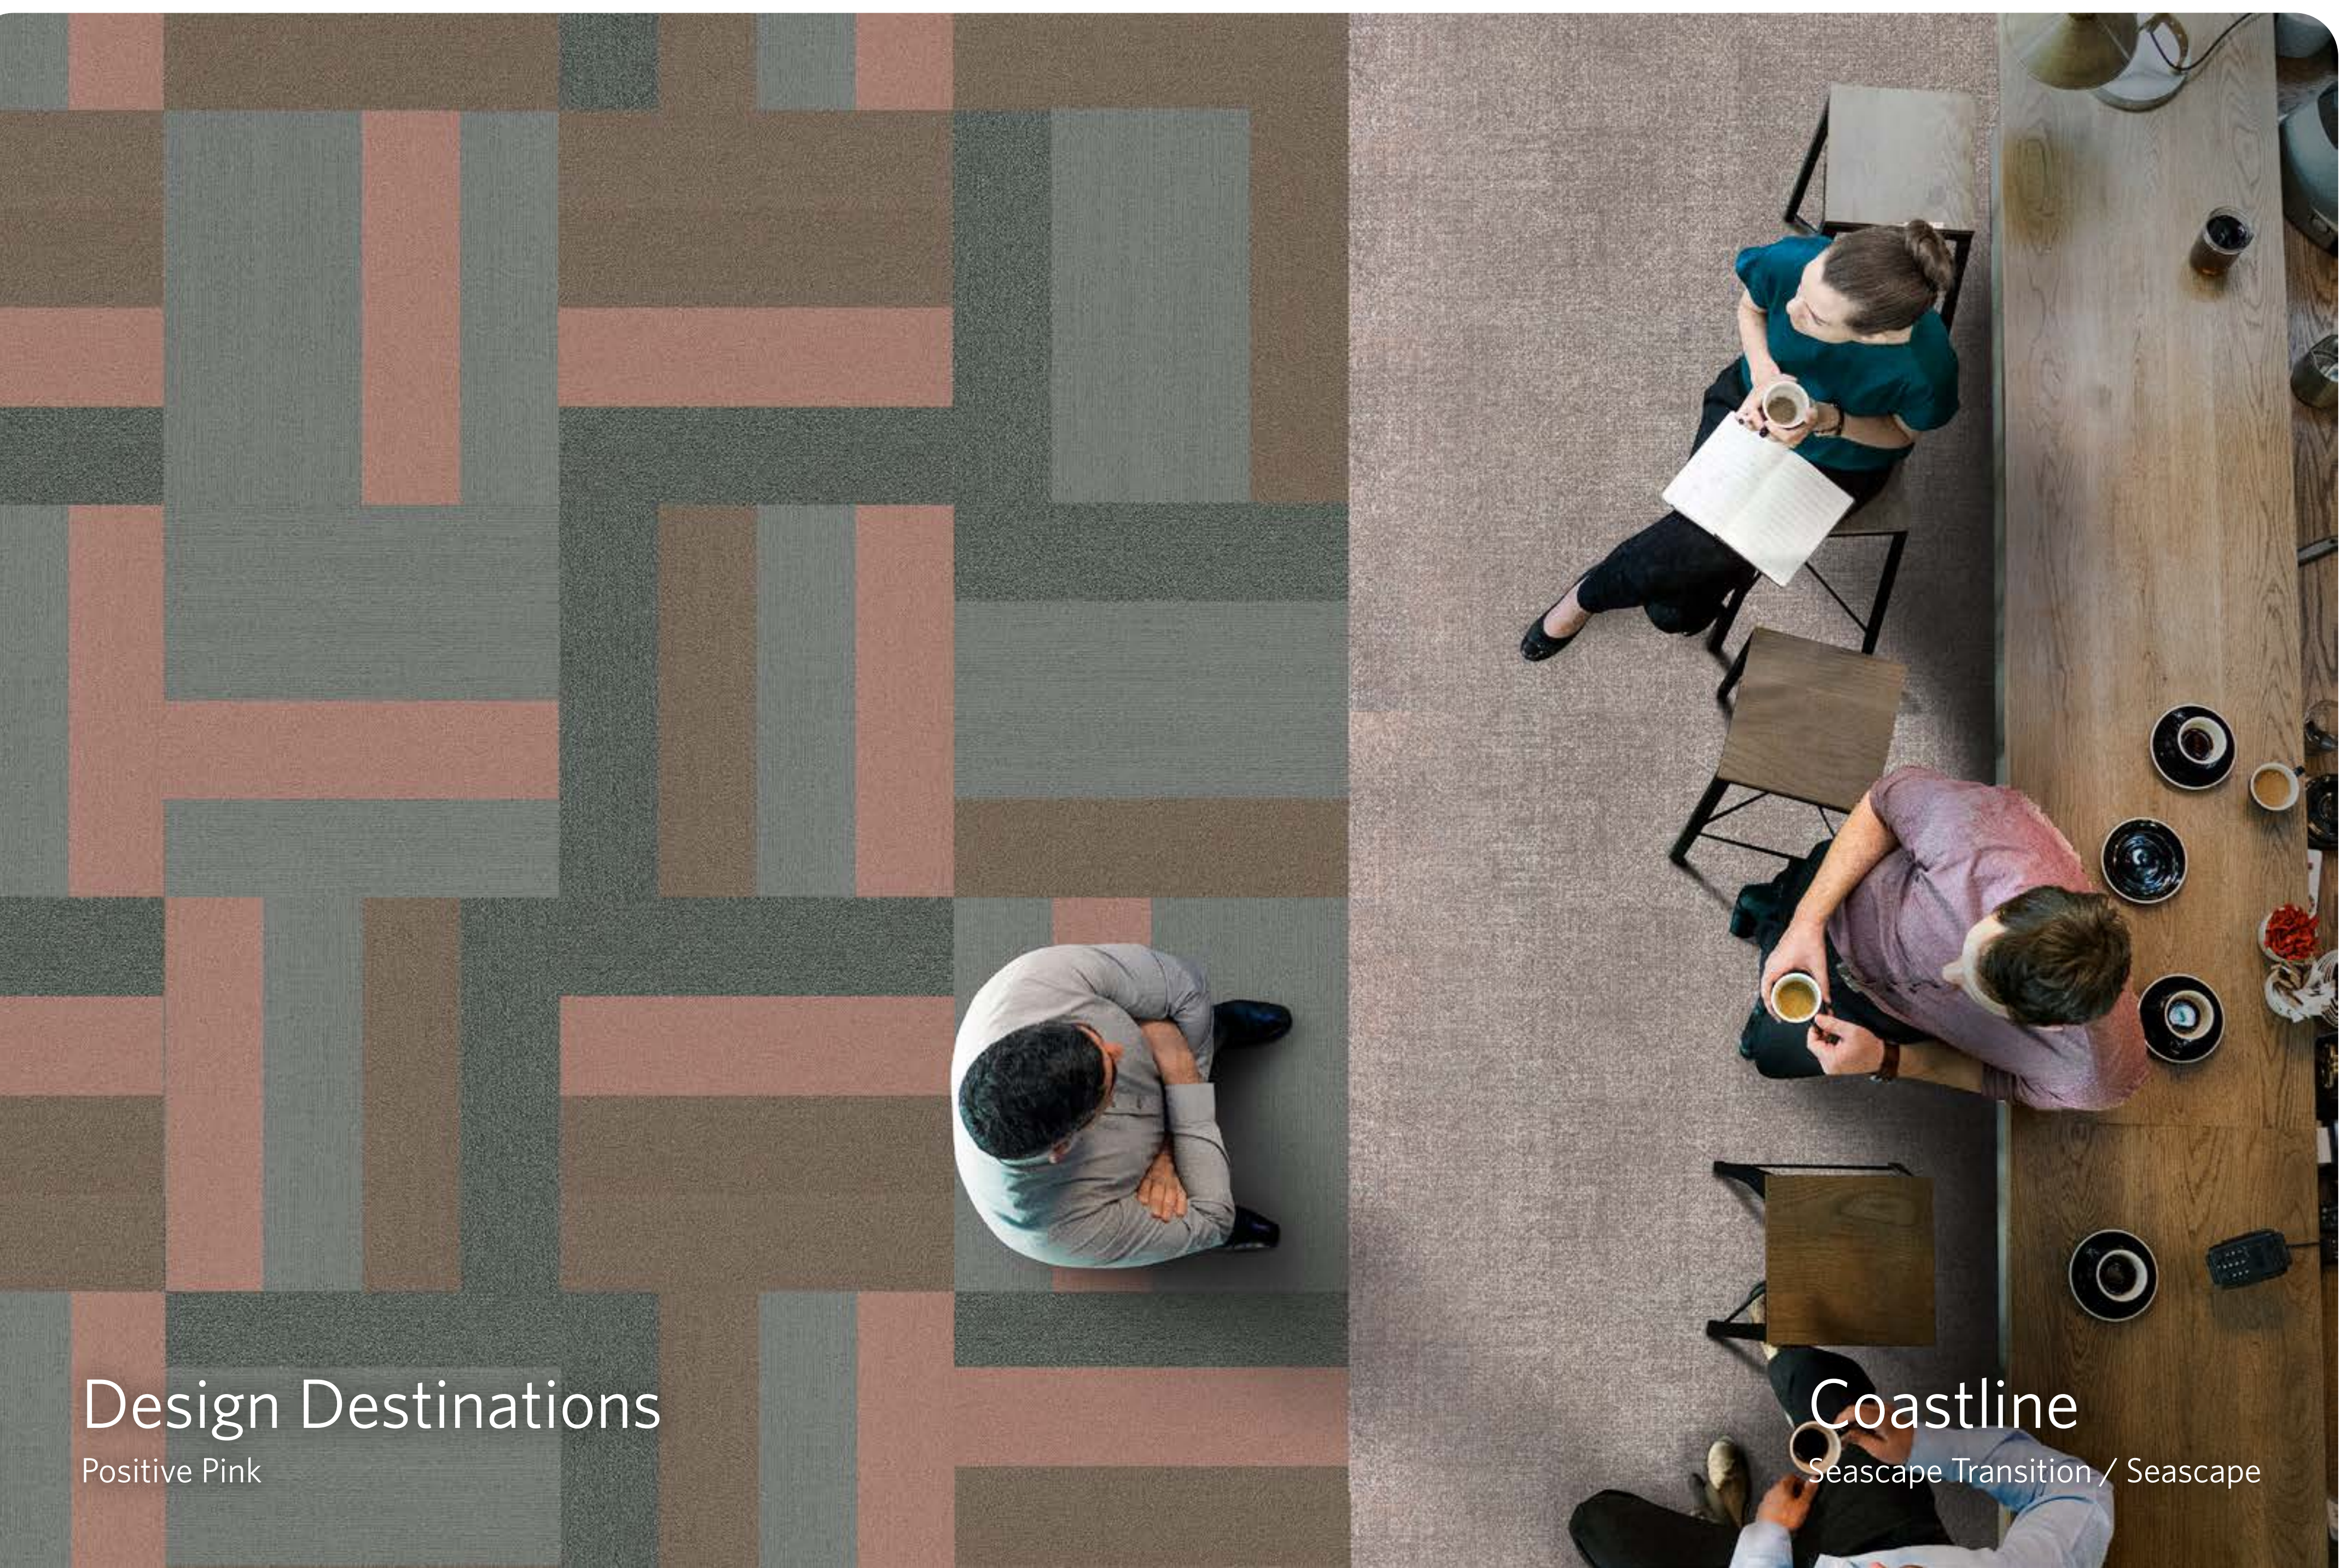

VISION LAB

Concept. Collaborate. Create.

Discussion & Canteen

- **SOFT POSITIVE**
  STF153
- **CLASSIC POSITIVE**
  CLD153-133
- **POSITIVE PLAY**
  SLP261
- **POSITIVE FUSED**
  CLF212-261-262
- **SANDBAR_WARM SCALLOP**
  SET254-15_120-261
- **SANDBAR**
  SEA254-15

Design Destinations
Positive Pink

Coastline
Seascape Transition / Seascape