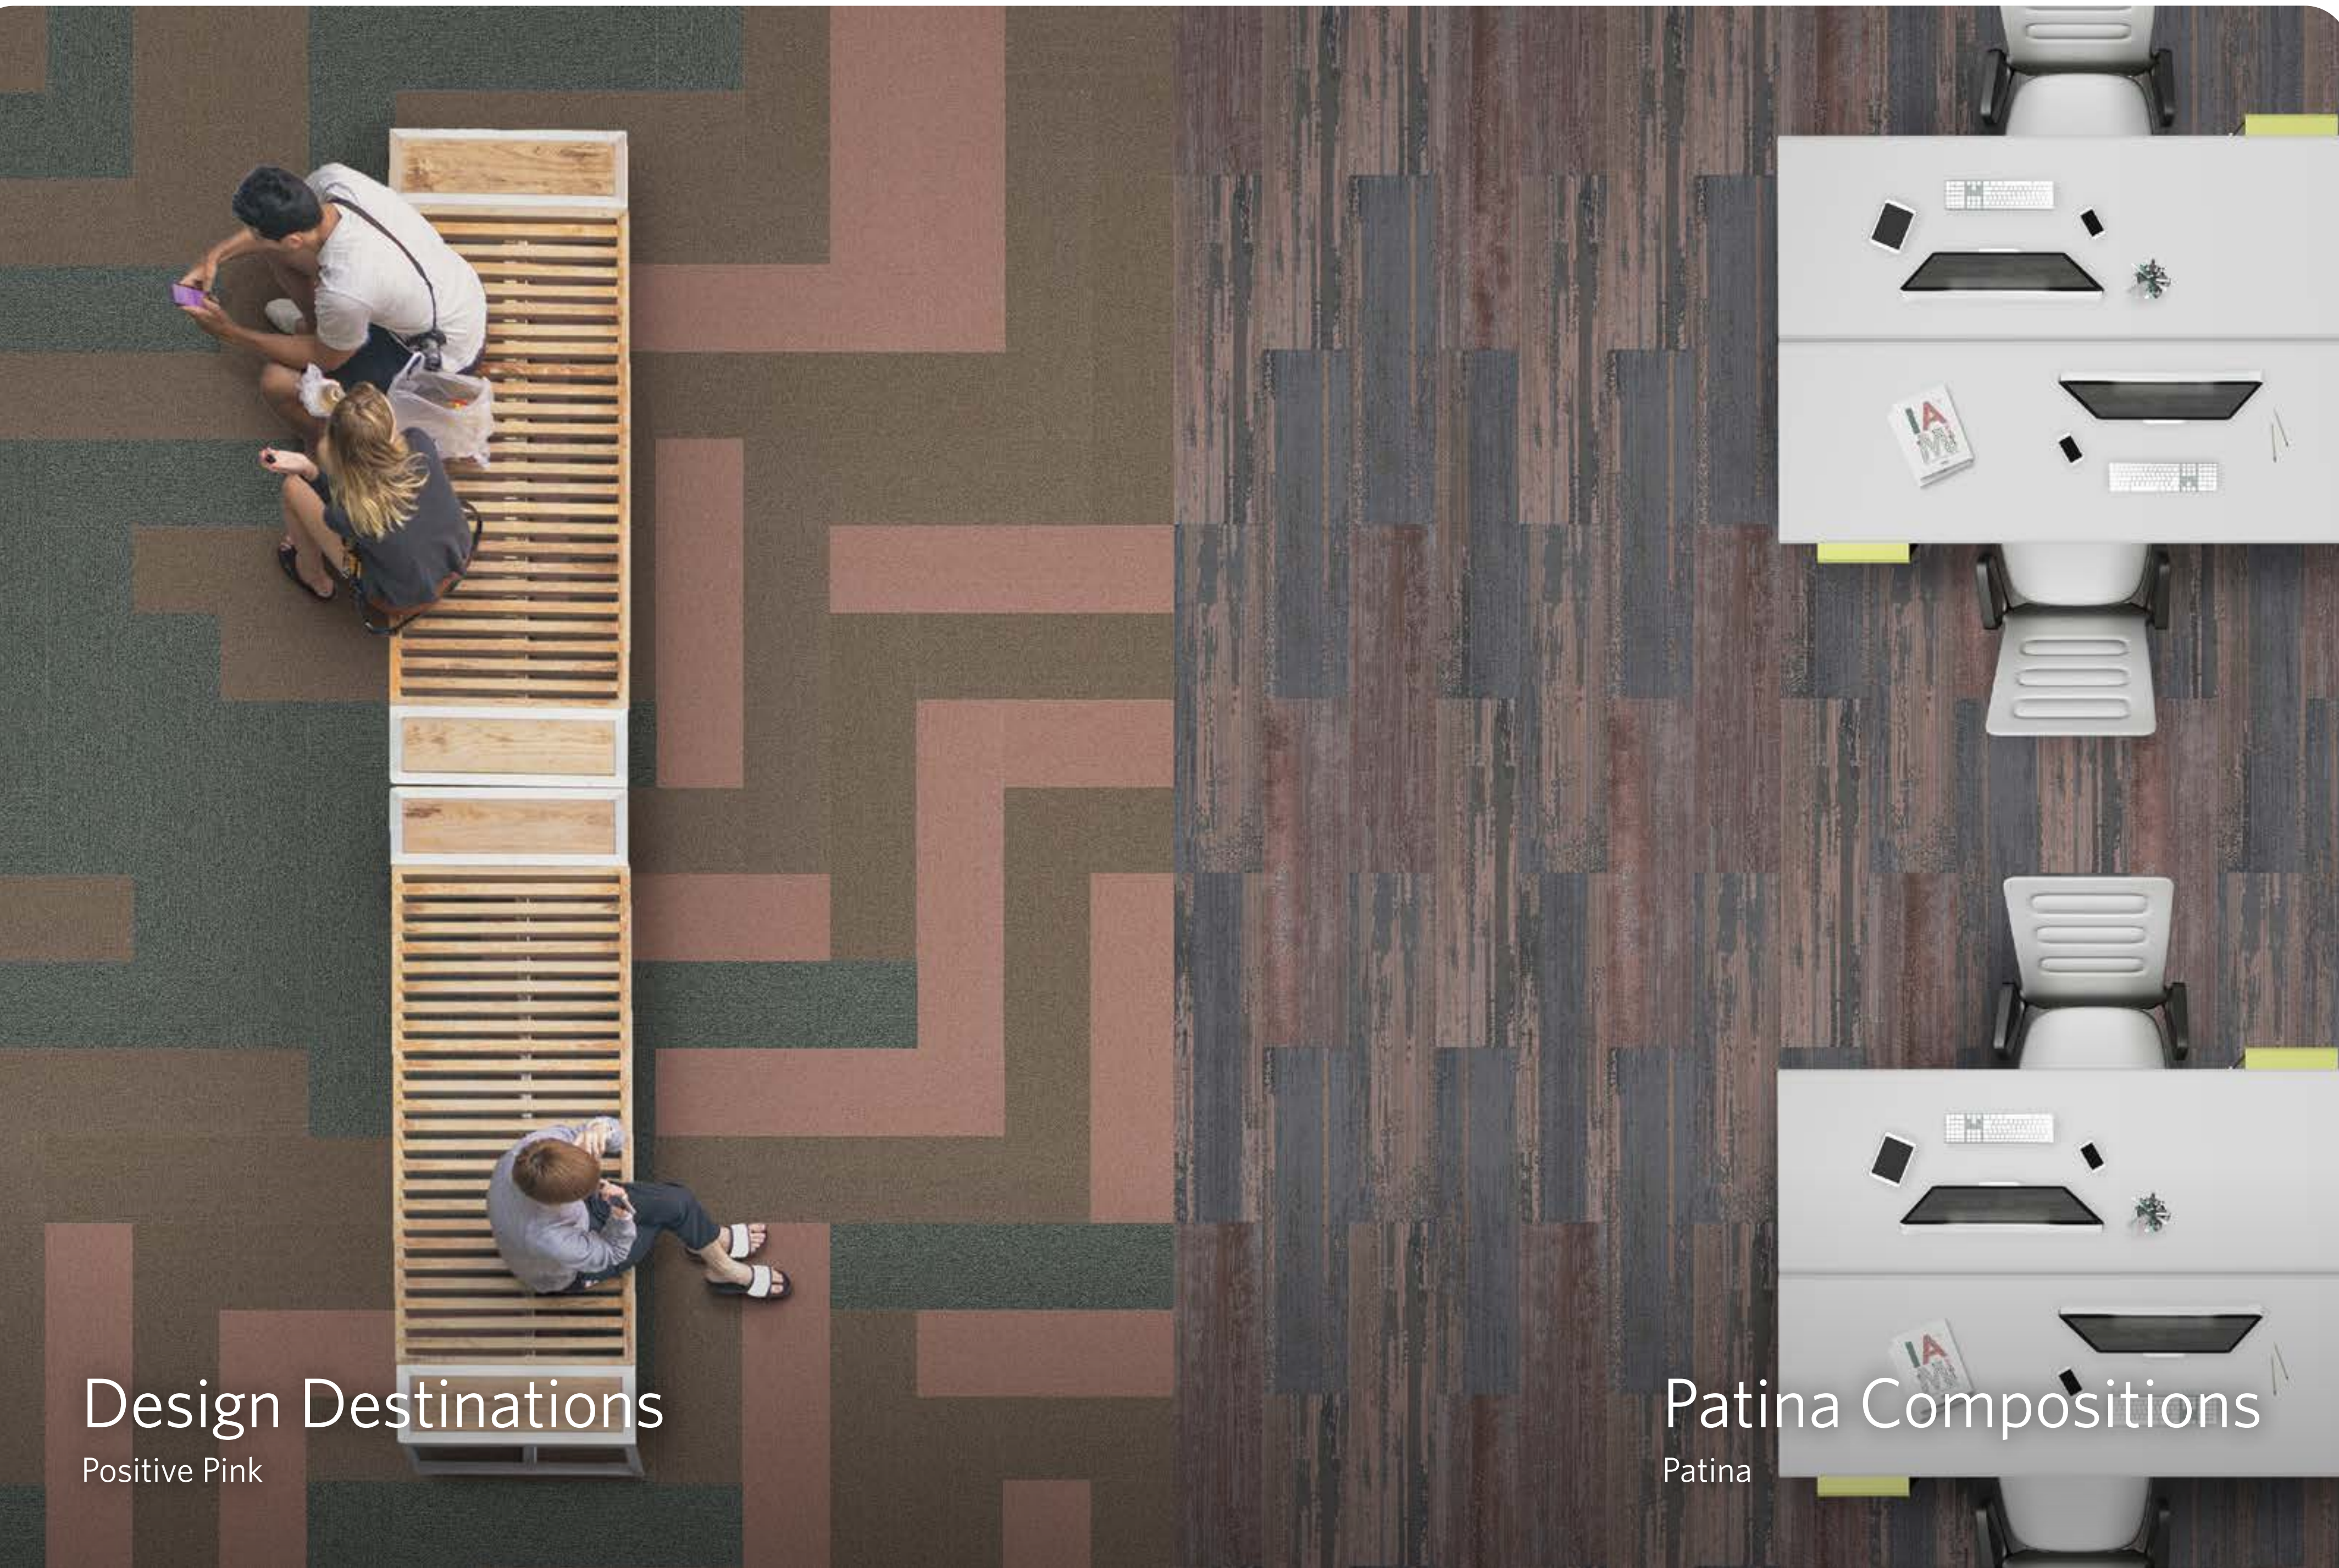

Design Destinations
Positive Pink

Coastline
Seascape Transition / Seascape

VISION LAB

Concept. Collaborate. Create.

Waiting Area & Workstation

Design Destinations
Positive Pink

Patina Compositions
Patina

-  CLASSIC POSITIVE
CLD153-133
-  CLAY TINT
PAT261-118
-  POSITIVE PLAY
SLP261
-  ANTIQUE DISH
PAT261-263
-  POSITIVE FUSED
CLF212-261-262