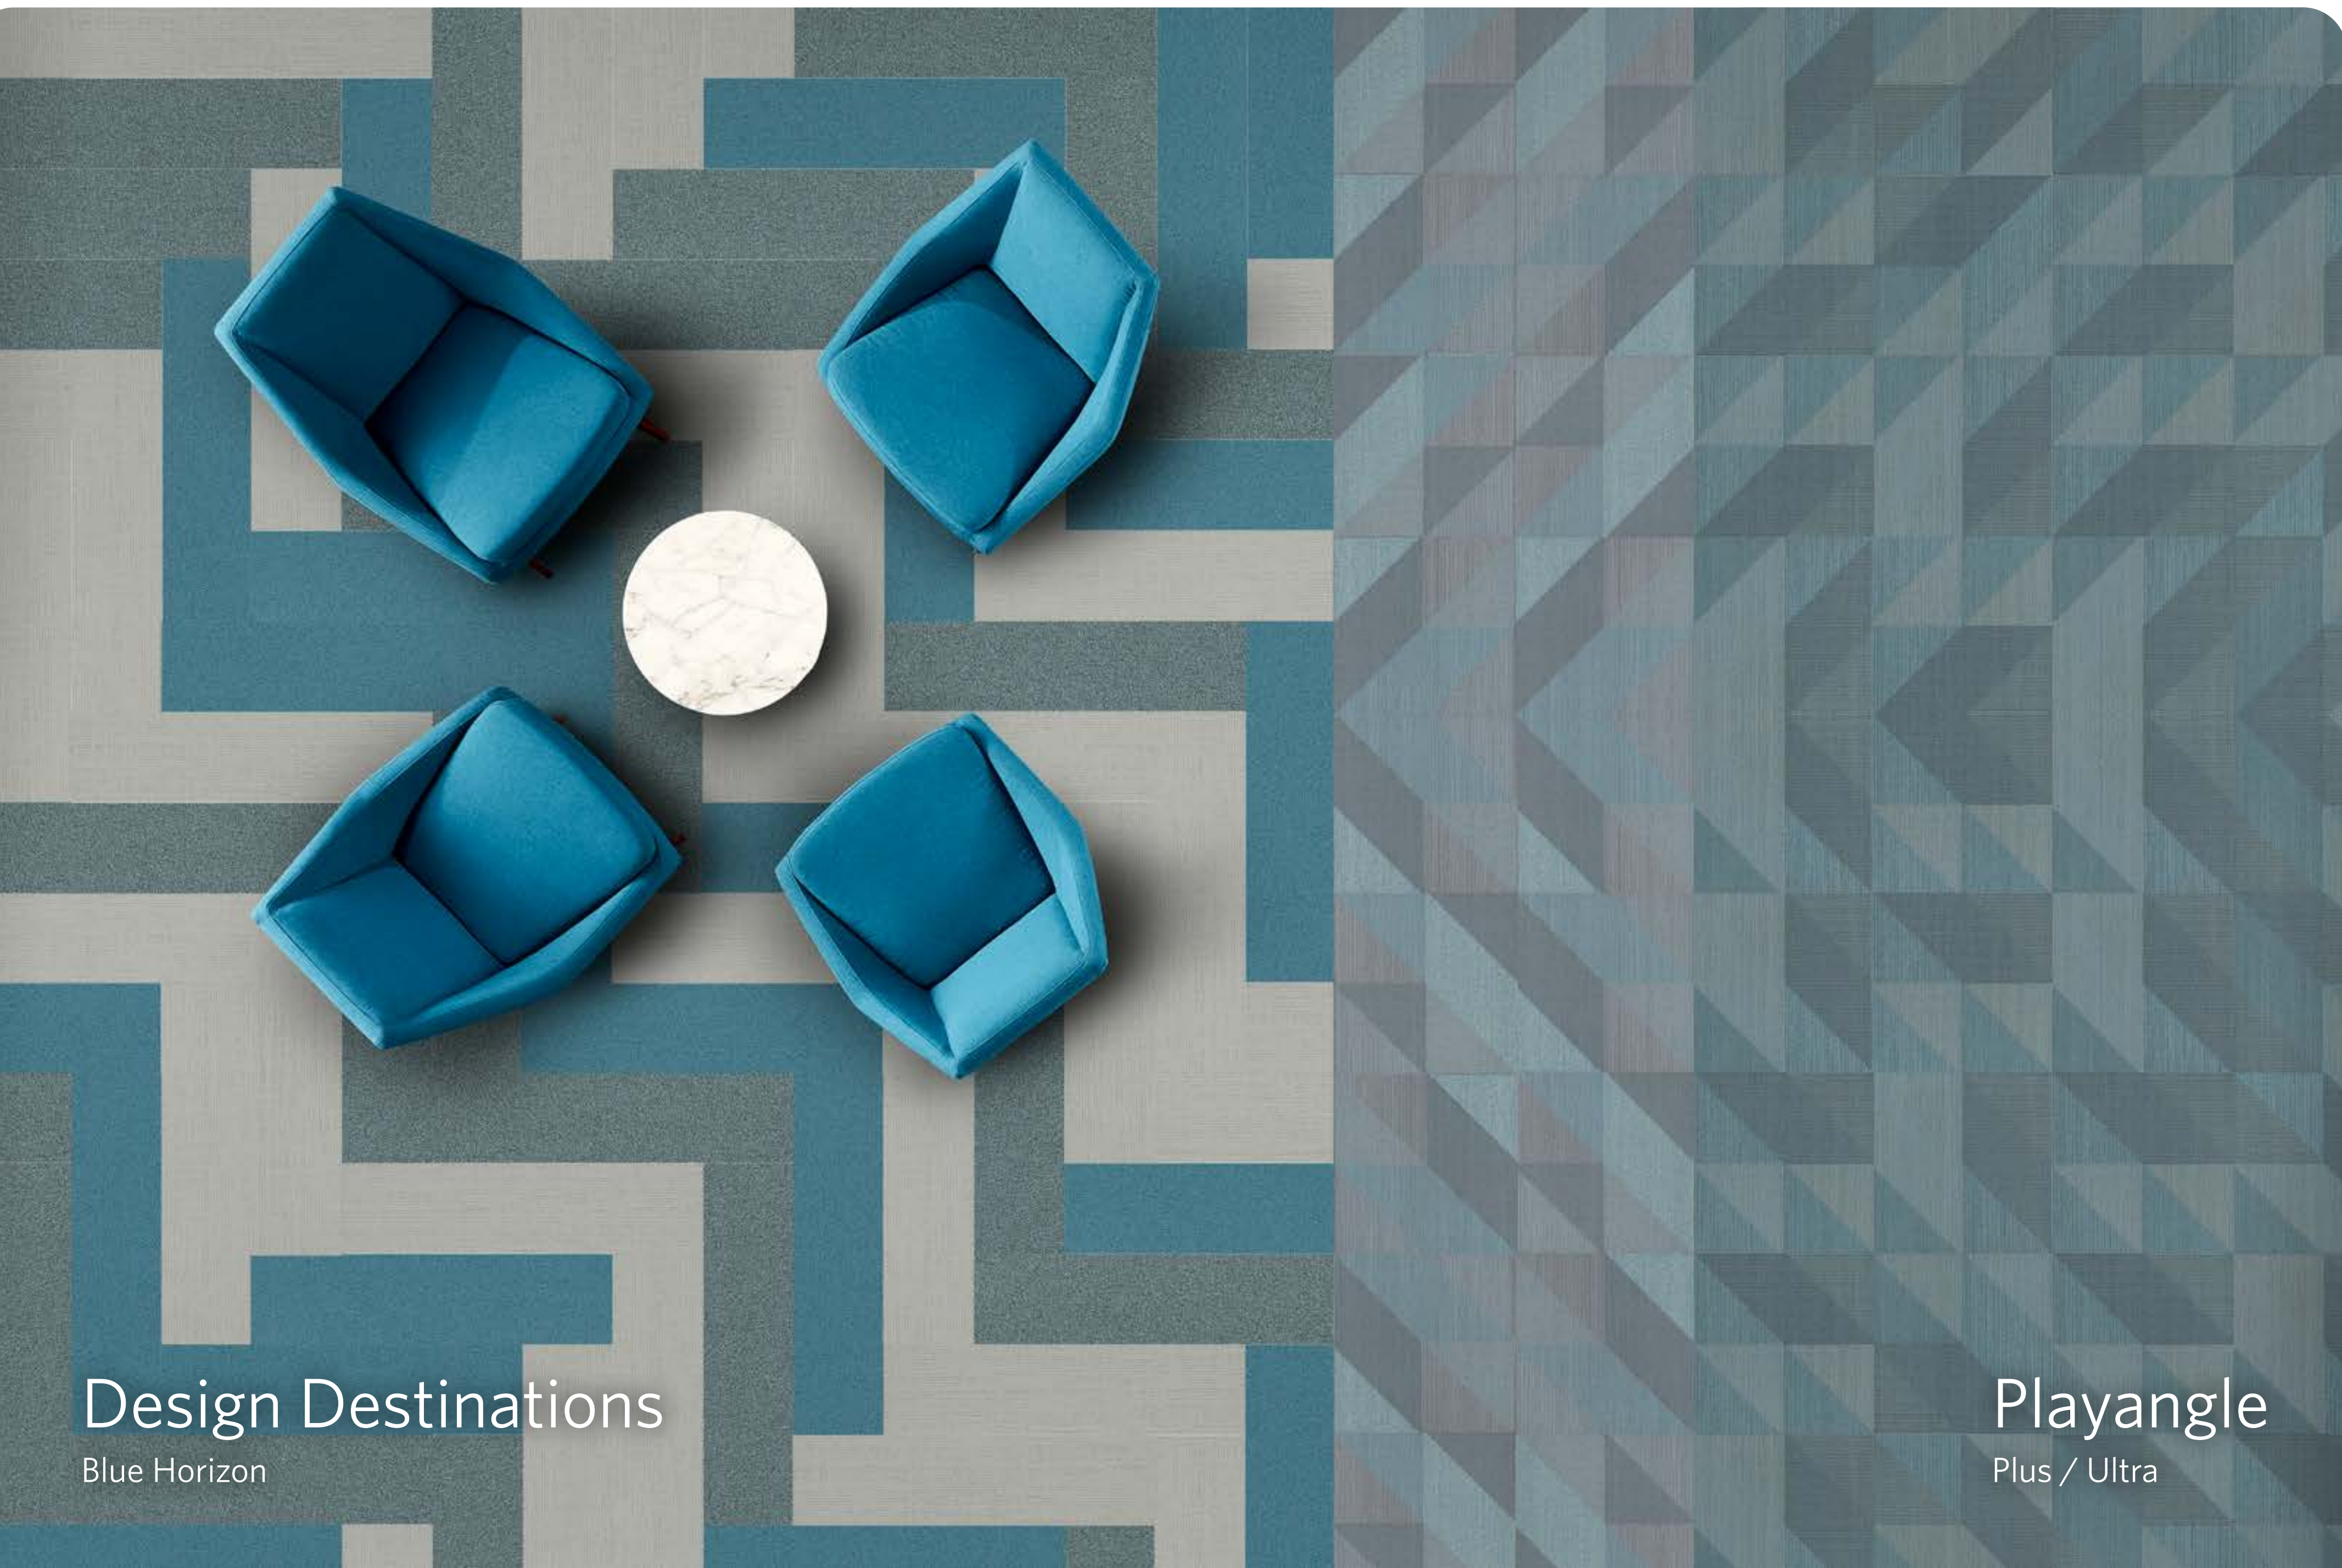

VISION LAB

Concept. Collaborate. Create.

Collaboration Area & Corridor

Design Destinations
Blue Horizon

Playangle
Plus / Ultra