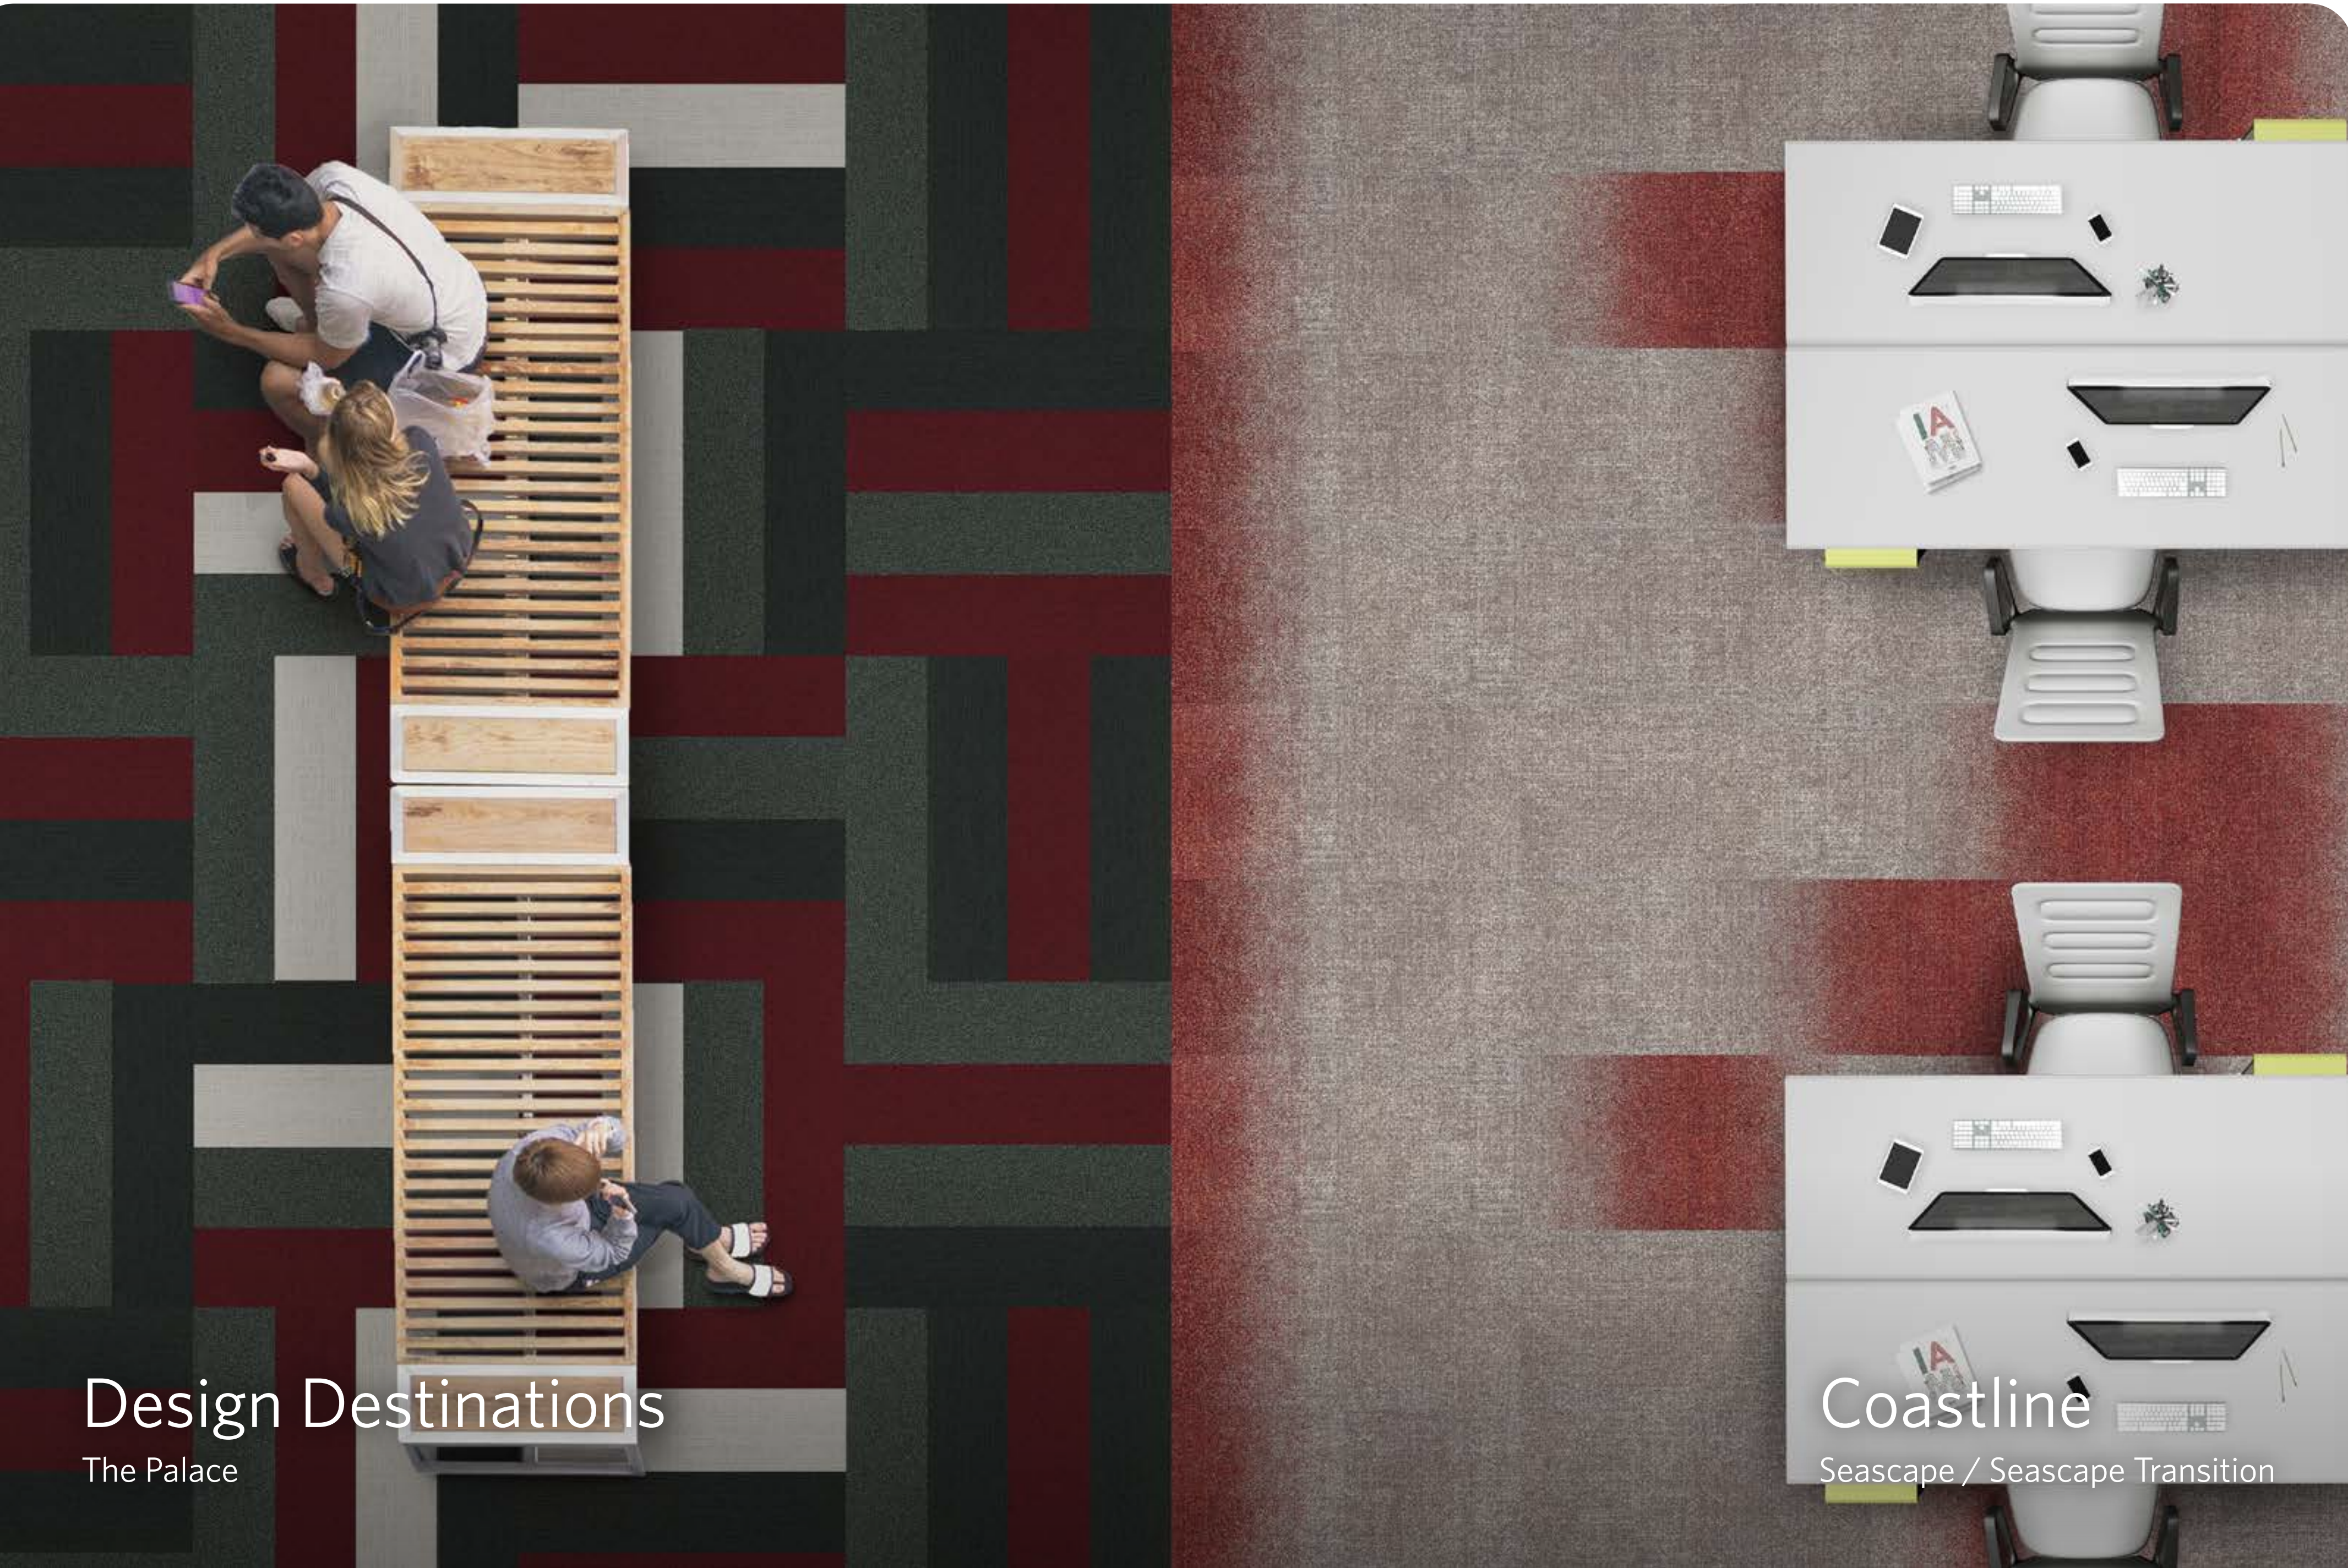

LAYOUTS

COLOR FAMILIES

VISION LAB

Concept. Collaborate. Create.

Waiting Area & Workstation

Design Destinations
The Palace

Coastline
Seascape / Seascape Transition

- **SOFT PALACE**
  STF121
- **SANDBAR_WARM POPPY**
  SET254-15 & 189-109
- **CLASSIC PALACE**
  CLD133-27
- **WARM POPPY_SANDBAR**
  SET189-109 & 254-15
- **PALACE PLAY**
  SLP133
- **PALACE FUSED**
  CLF133-180-27
- **WARM POPPY**
  SEA189-109
- **SANDBAR**
  SEA254-15