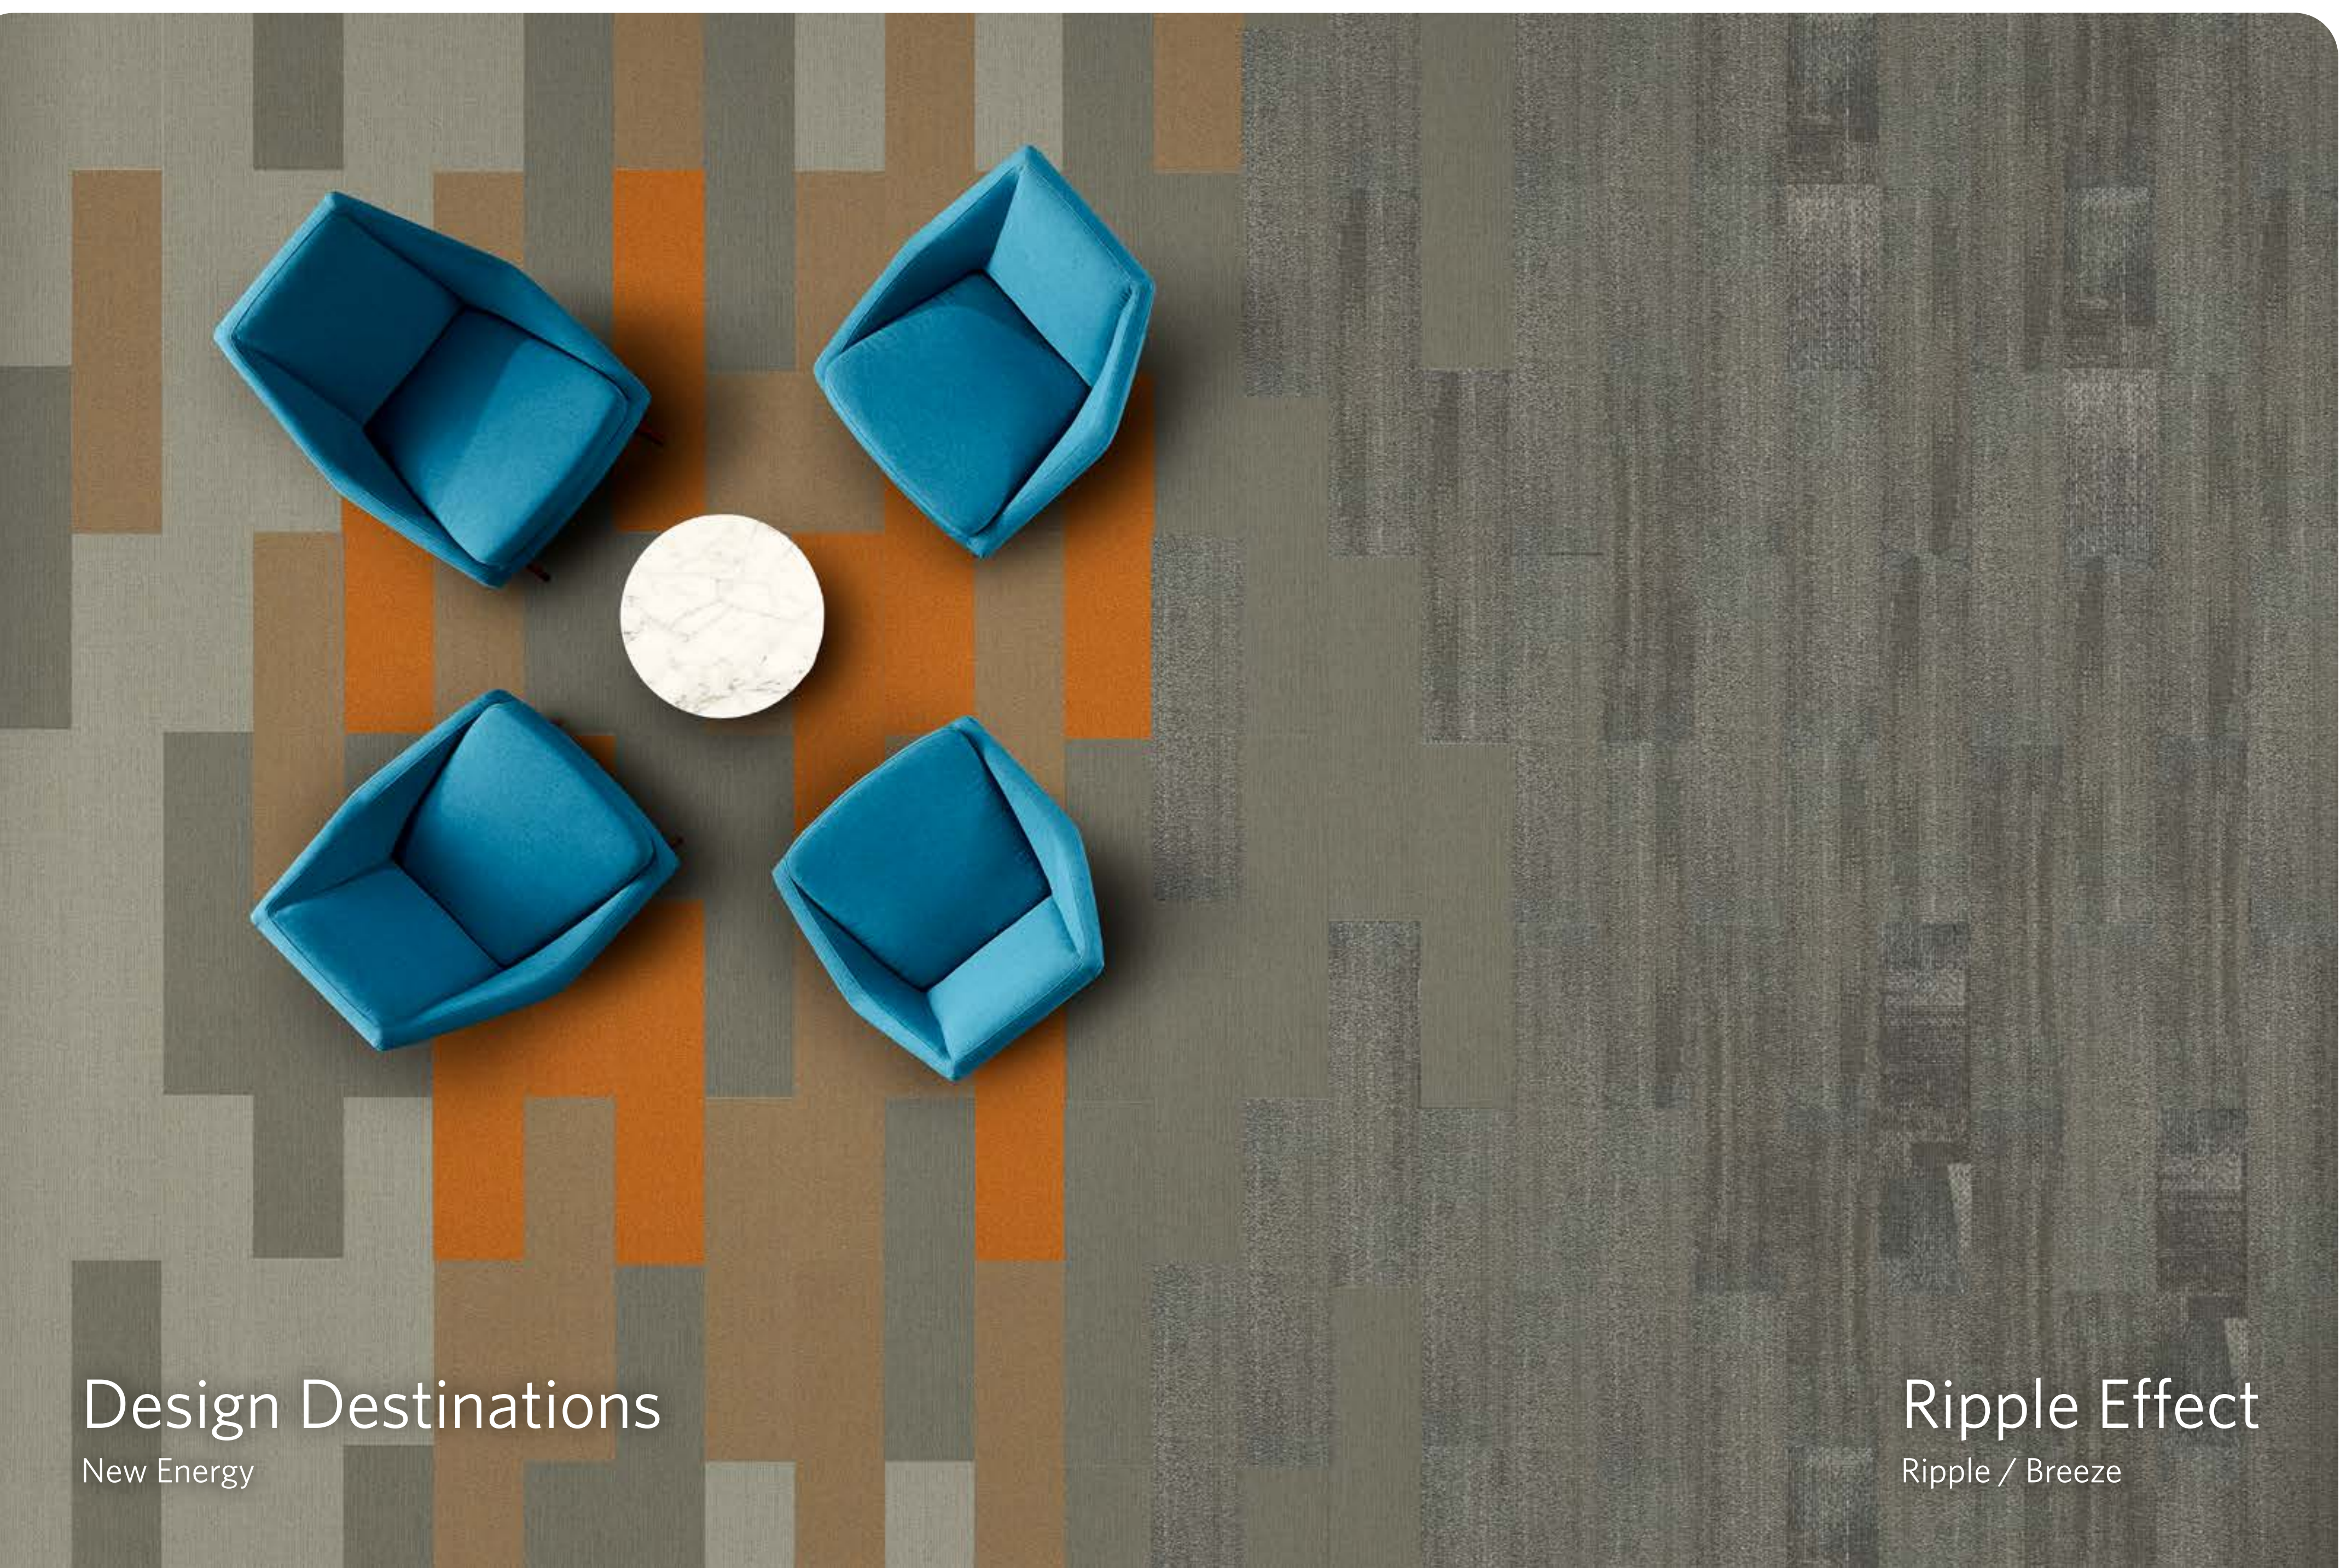

VISION LAB

Concept. Collaborate. Create.

Collaboration Area & Corridor

- **SOFT ENERGY**
  STF48
- **OSCILLATION**
  RIP27-79
- **CLASSIC ENERGY**
  CLD208-259
- **OSCILLATION**
  BRZ27-79
- **ENERGY PLAY**
  SLP189
- **ENERGY FUSED**
  CLF121-13-189

Design Destinations
New Energy

Ripple Effect
Ripple / Breeze