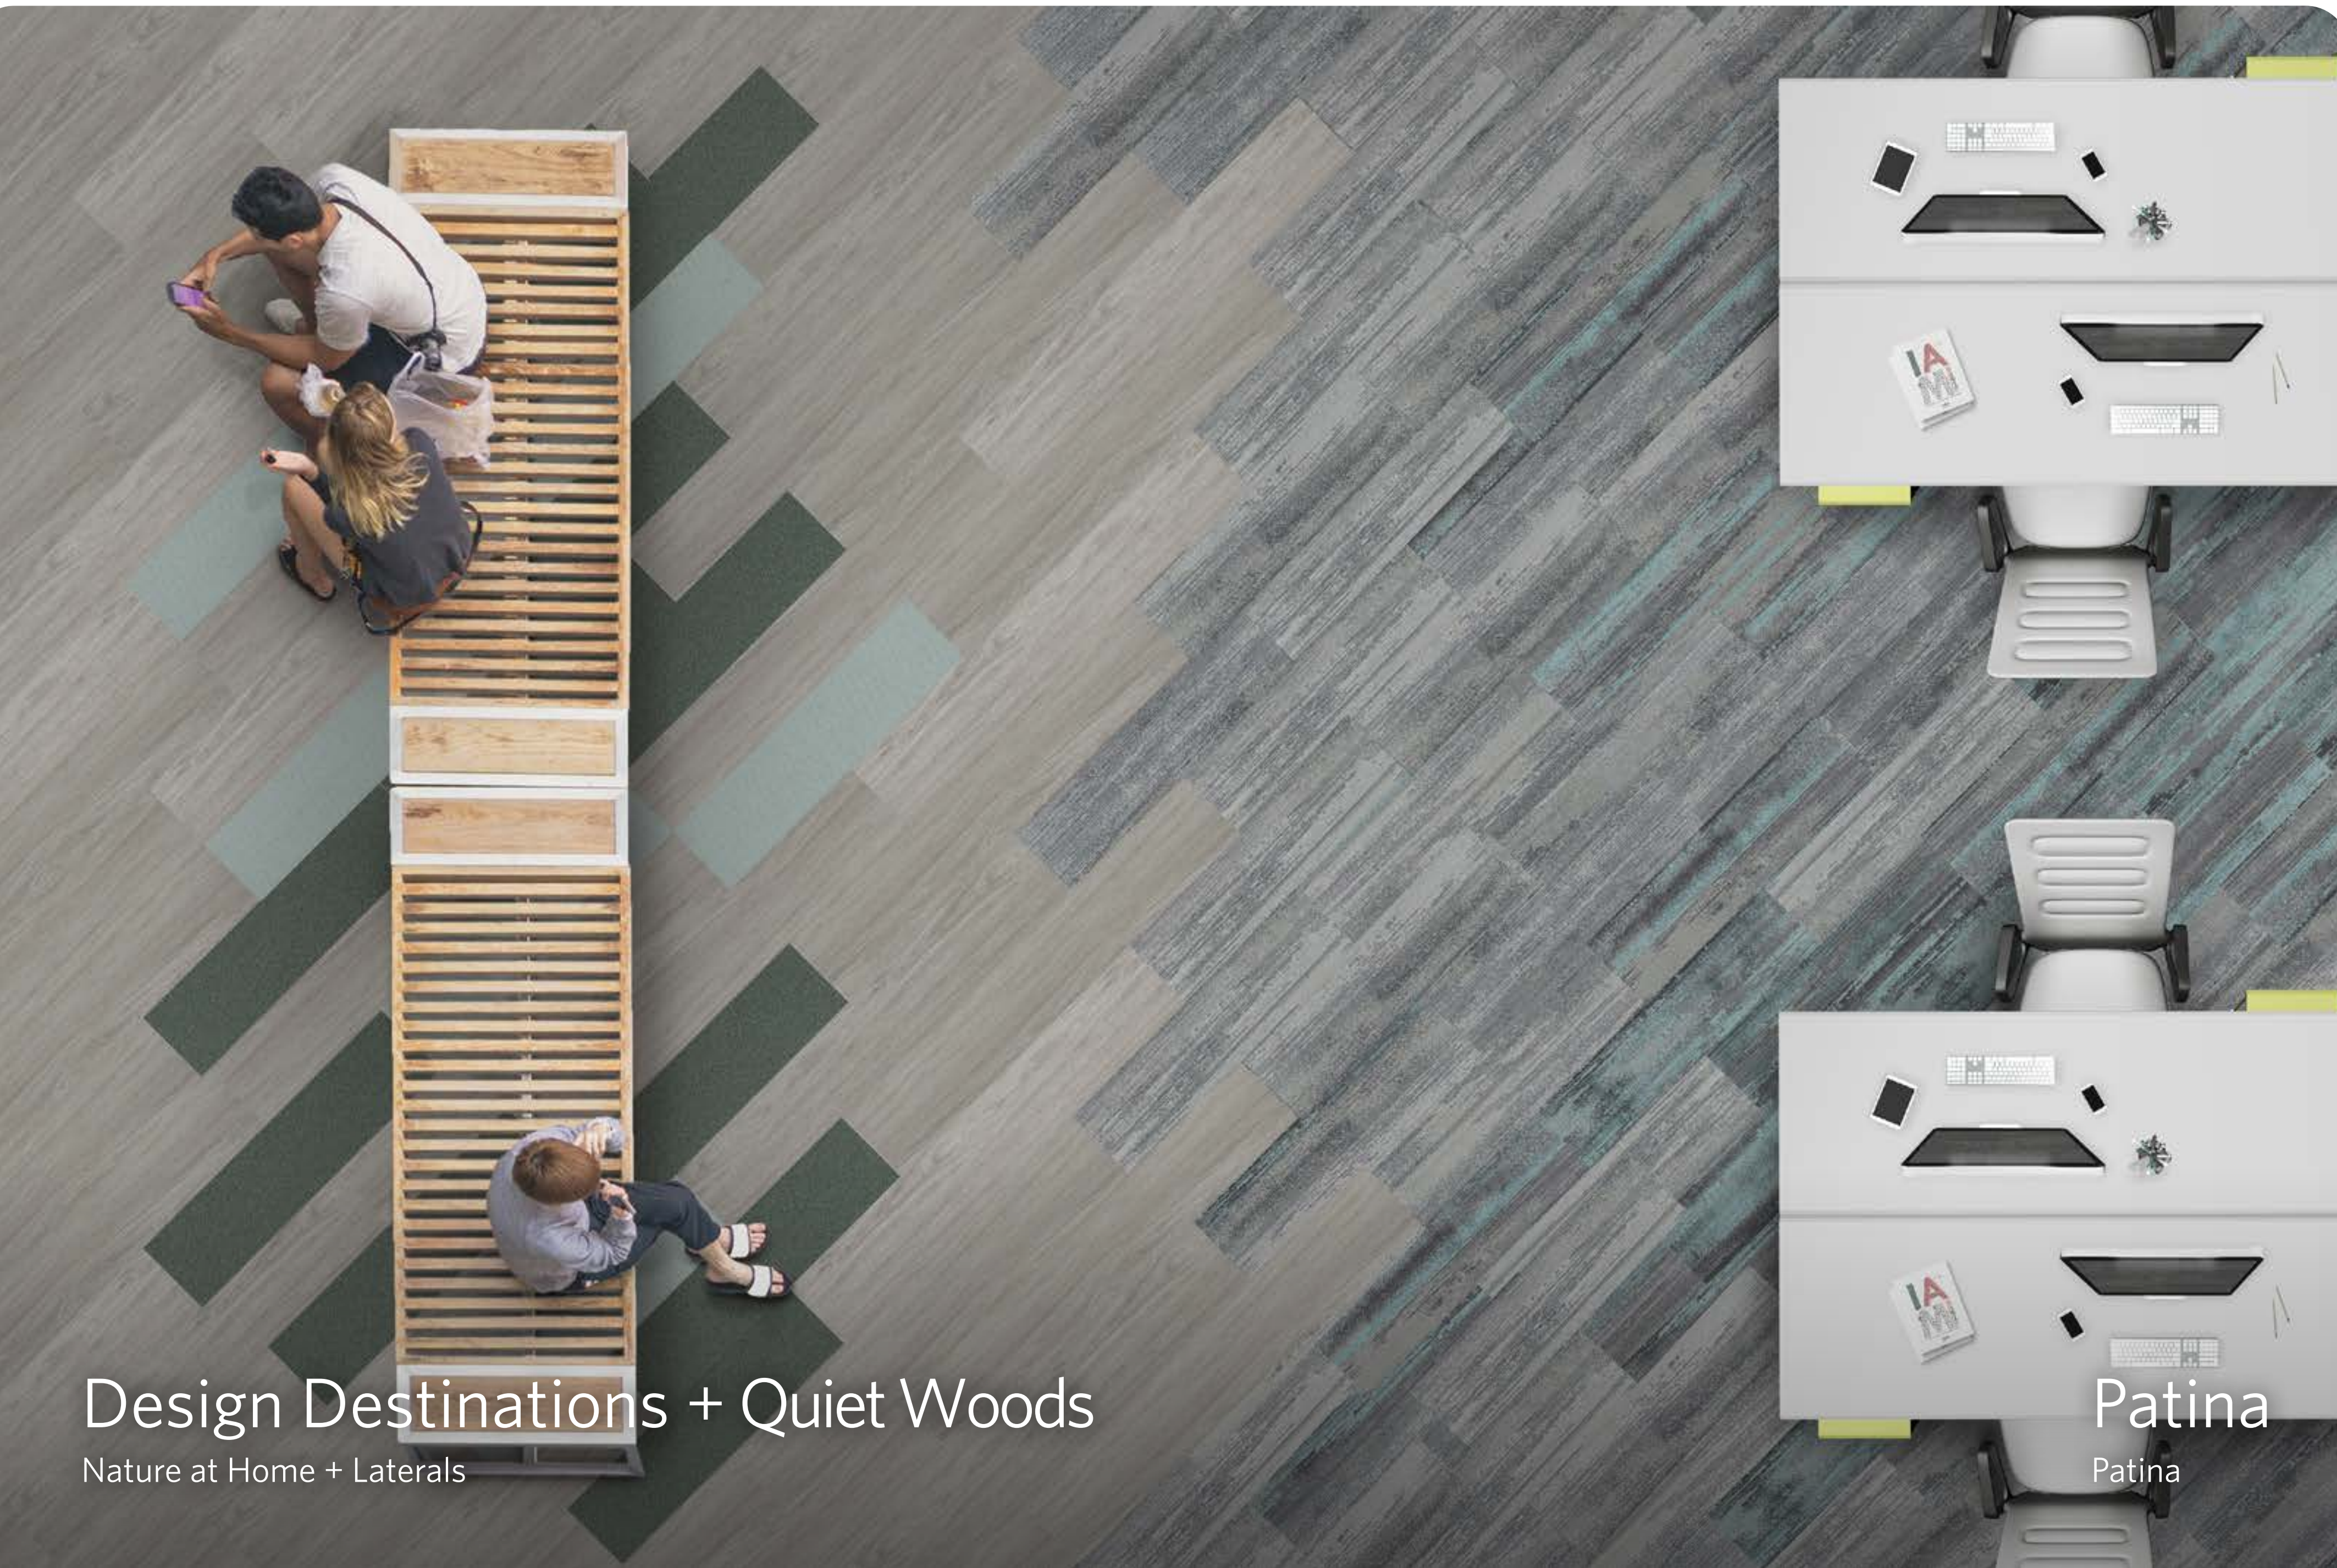

NATURE PLAY
SLP240

NATURE FUSED
CLF120-241-240

LAYOUTS

COLOR FAMILIES

VISION LAB

Concept. Collaborate. Create.

Waiting Area & Workstation

Design Destinations + Quiet Woods