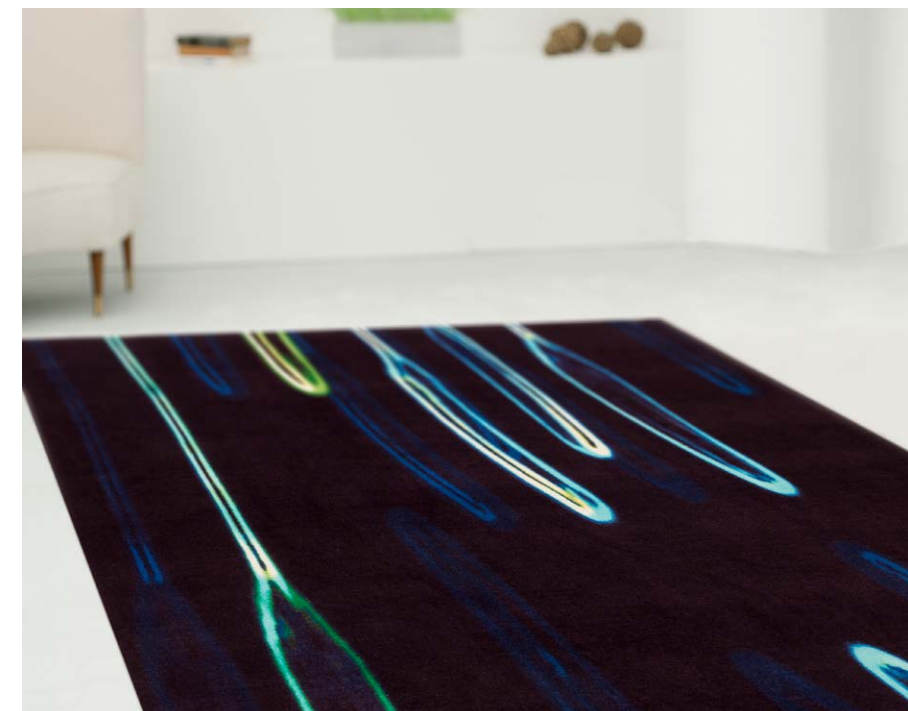

COMPLETE FLOORING SOLUTIONS

With an industry leading selection of high-performance broadloom, modular carpet, and LVT options, we are inspired to create exceptional hospitality flooring products that will inspire you and your guest.

Whether a custom option from our easy to specify Millitron® patterning technology or a solution dyed nylon carpet tile for a refresh, we have the right color, pattern, and construction that adds value to your property. From the front door, through the lobby to the ballroom and guest room, Milliken brings innovative design to every corner of your property.

Broadloom Carpet