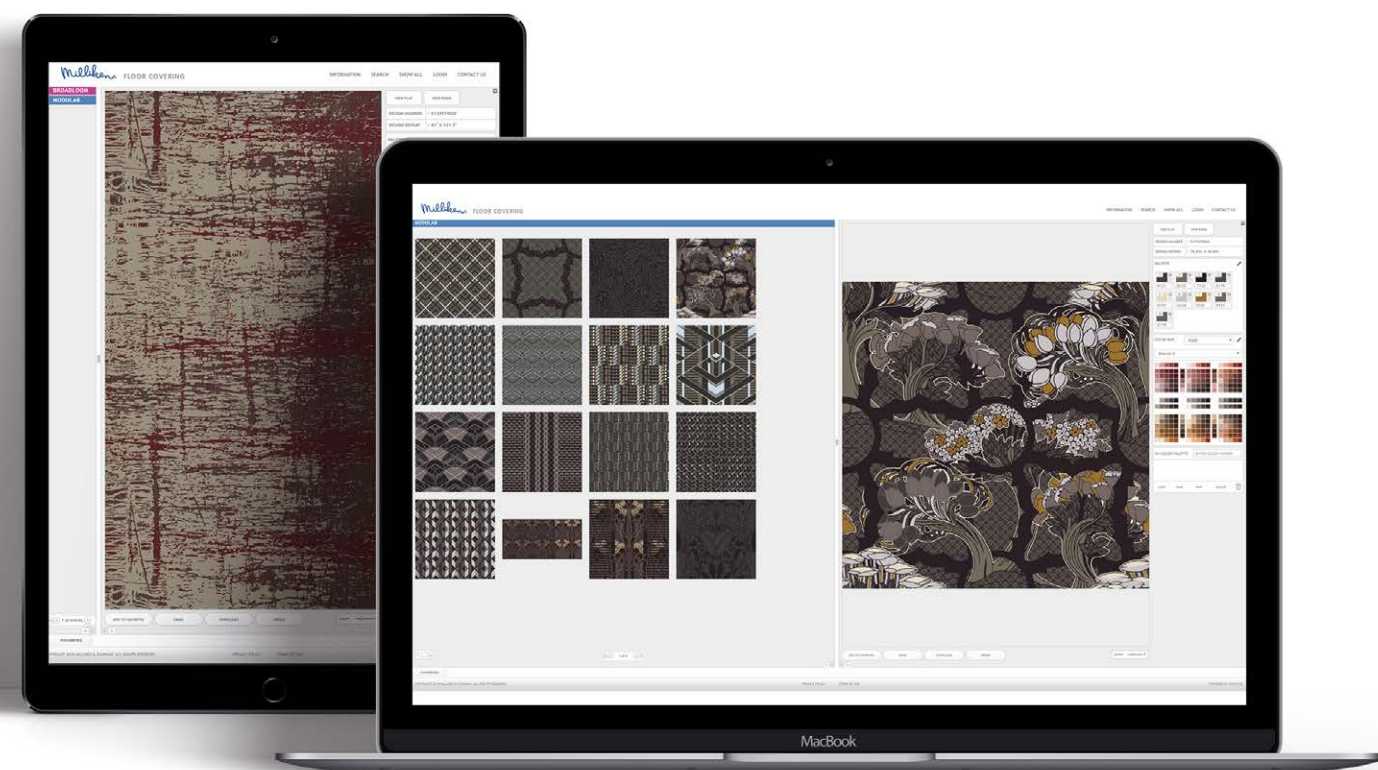

RECOLOR ANY PATTERN

Like the patterns but need a different color to coordinate with your project? Our online visualization tool makes it easy to recolor any pattern and preview it in various room settings.

Visit designonline.milliken.com to create your custom colorway using our MAX or MOD color systems, with hundreds of colors available.