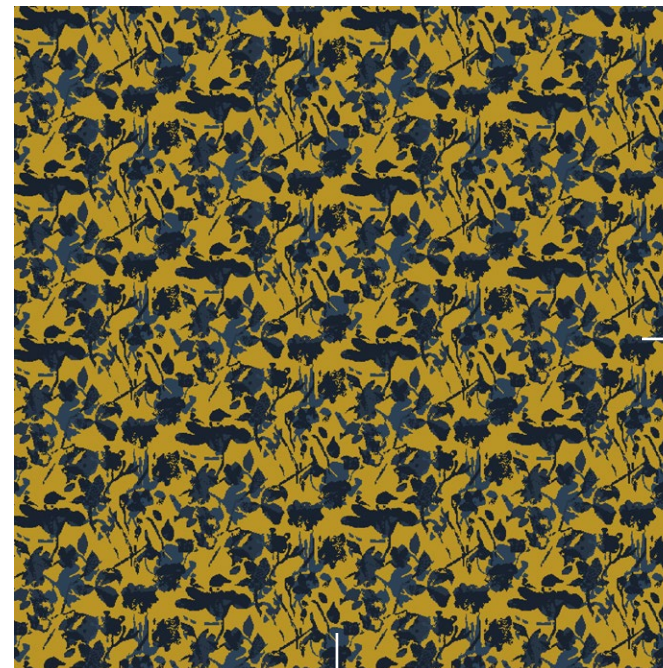

Broadloom — Fields

Two & a third pattern repeats shown

B68 E70 F71 D54 D57 M21 K06 J24 D17 A18

GRAND OPENING
Order #: 00851340
Pattern Repeat: 81" x 81"

Four pattern repeats shown

B68 E70 F71 C57 D57 D54

TEMPERA
Order #: 00859029
Pattern Repeat: 40.5" x 40.5"

One pattern repeat shown

B68 E70 F71 J32 K34 D17 J24 K06 M21 C57 D57 D54

LITHOGRAPH
Order #: 00856012
Pattern Repeat: 81" x 81"

One pattern repeat shown

B68 E70 F71 D57

AUTOGRAPH
Order #: 00853700
Pattern Repeat: 81" x 81"

Two pattern repeats shown

B68 F71 K06 M21 A18 C57 D57 D54

SHOWCASE
Order #: 00851358
Pattern Repeat: 81" x 40.5"

Four pattern repeats shown

D17 F71 E70 B68

DOODLE
Order #: 00859028
Pattern Repeat: 40.5" x 40.5"