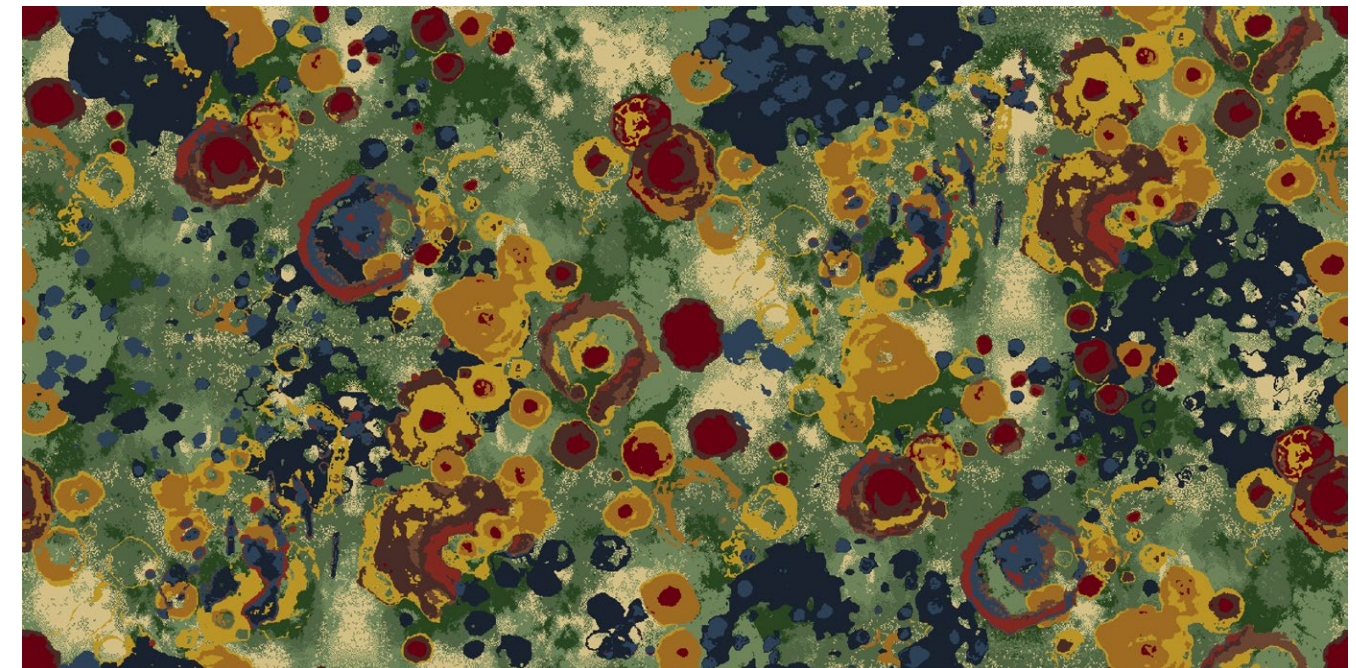

RETROSPECT

Order #: 00850840
Pattern Repeat: 162" x 81"

One pattern repeat shown