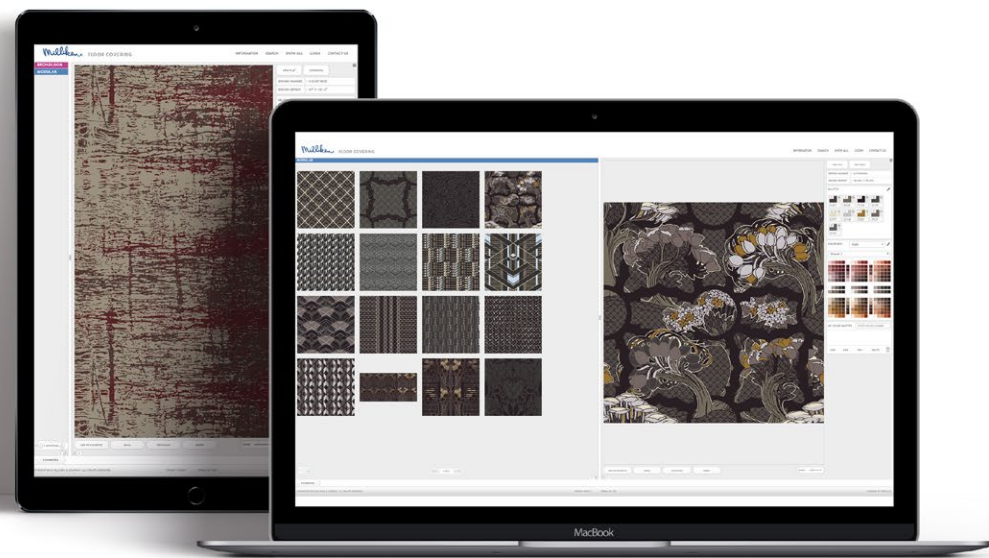

RECOLOR ANY PATTERN

Like the patterns but need a different color to coordinate with your project? Our online visualization tool makes it easy to recolor any pattern and preview it in various room settings.

Visit designonline.milliken.com to create your custom colorway using our MAX or MOD color systems, with hundreds of colors available.

COMPLETE FLOORING SOLUTIONS

With an industry leading selection of high-performance broadloom, modular carpet, and LVT options, we are inspired to create exceptional hospitality flooring products that will inspire you and your guest.

Whether a custom option from our easy to specify Millitron® patterning technology or a solution dyed nylon carpet tile for a refresh, we have the right color, pattern, and construction that adds value to your property. From the front door, through the lobby to the ballroom and guest room, Milliken brings innovative design to every corner of your property.