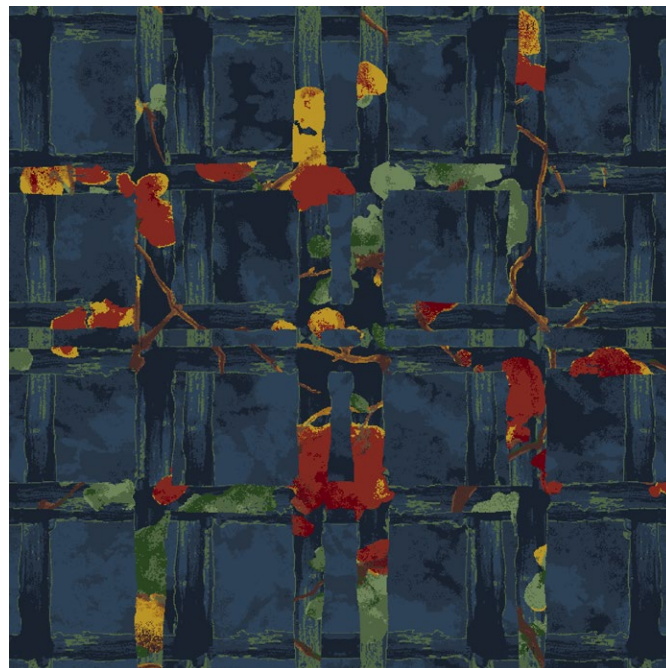

CURATOR

*Milliken*TM

Curator celebrates the classic, artistic beauty of flowers. Featuring a bouquet of scales and color on a 36 oz broadloom base, it can bring a soothing, casual elegance to any setting.

Broadloom — Fields

Two & a third pattern repeats shown

B68 E70 F71 D54 D57 M21 K06 J24 D17 A18

GRAND OPENING
Order #: 00851340
Pattern Repeat: 81" x 81"

Four pattern repeats shown

B68 E70 F71 C57 D57 D54

TEMPERA
Order #: 00859029
Pattern Repeat: 40.5" x 40.5"

One pattern repeat shown

B68 E70 F71 J32 K34 D17 J24 K06 M21 C57 D57 D54

LITHOGRAPH
Order #: 00856012
Pattern Repeat: 81" x 81"

One pattern repeat shown

B68 E70 F71 D57

AUTOGRAPH
Order #: 00853700
Pattern Repeat: 81" x 81"

Two pattern repeats shown

B68 F71 K06 M21 A18 C57 D57 D54

SHOWCASE
Order #: 00851358
Pattern Repeat: 81" x 40.5"

Four pattern repeats shown

D17 F71 E70 B68

DOODLE
Order #: 00859028
Pattern Repeat: 40.5" x 40.5"