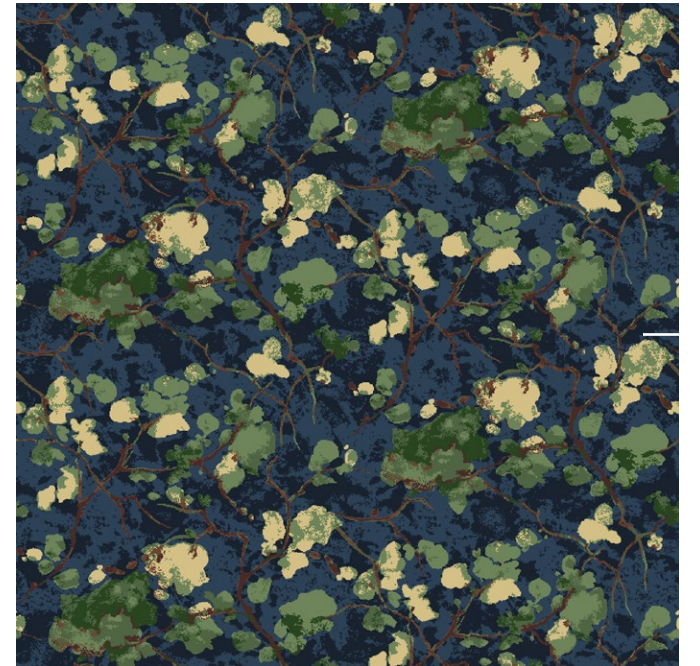

Broadloom — Fields

Two & a third pattern repeats shown

B68 E70 F71 D54 D57 M21 K06 J24 D17 A18

GRAND OPENING
Order #: 00851340
Pattern Repeat: 81" x 81"

Four pattern repeats shown

B68 E70 F71 C57 D57 D54

TEMPERA
Order #: 00859029
Pattern Repeat: 40.5" x 40.5"

One pattern repeat shown

B68 E70 F71 J32 K34 D17 J24 K06 M21 C57 D57 D54

LITHOGRAPH
Order #: 00856012
Pattern Repeat: 81" x 81"

One pattern repeat shown

B68 E70 F71 D57

AUTOGRAPH
Order #: 00853700
Pattern Repeat: 81" x 81"

Two pattern repeats shown

B68 F71 K06 M21 A18 C57 D57 D54

SHOWCASE
Order #: 00851358
Pattern Repeat: 81" x 40.5"

Four pattern repeats shown

D17 F71 E70 B68

DOODLE
Order #: 00859028
Pattern Repeat: 40.5" x 40.5"