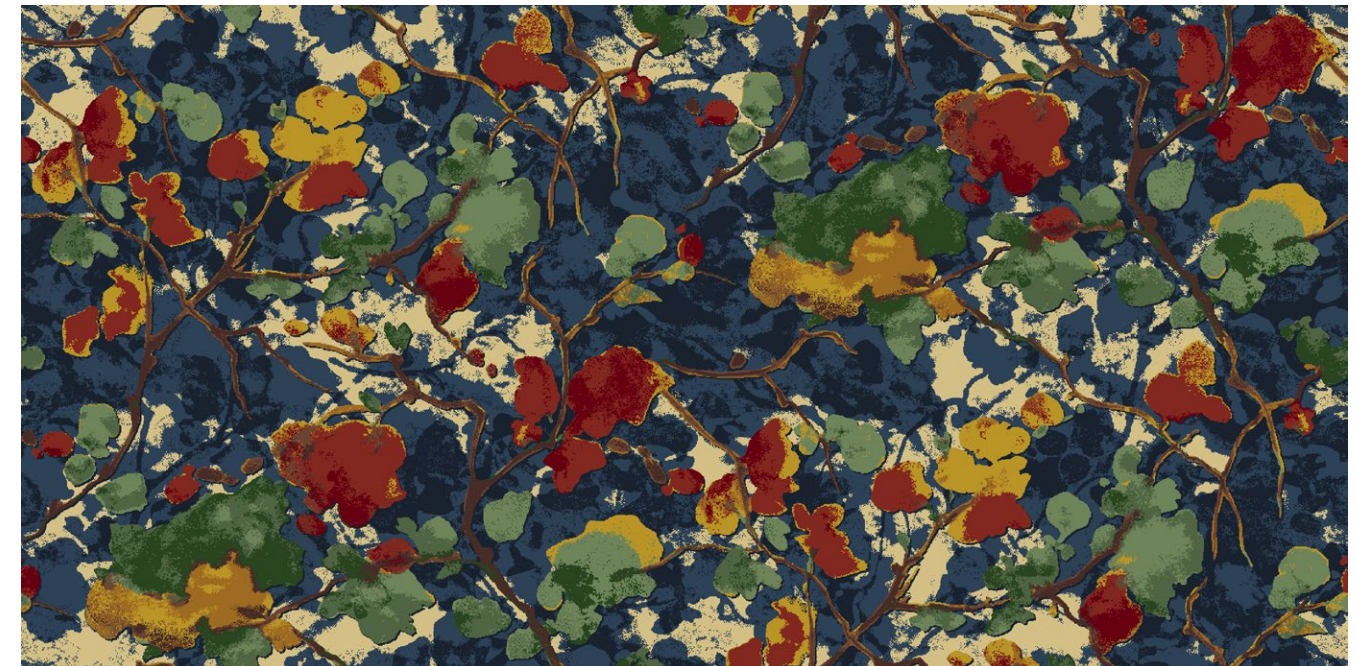

One pattern repeat shown

F71 B68

ETCHING
Order #: 00856007
Pattern Repeat: 81" x 81"

PALETTE

Order #: 00850347
 Pattern Repeat: 162" x 81"

Broadloom — Fields

One pattern repeat shown

RETROSPECT