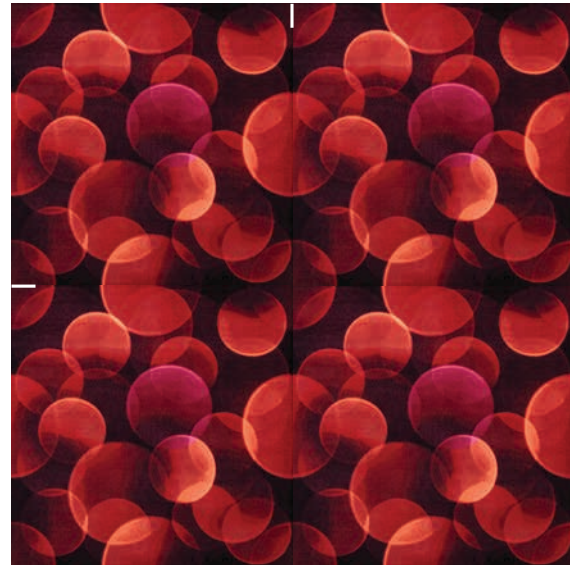

Single tile repeat(4 tiles shown)