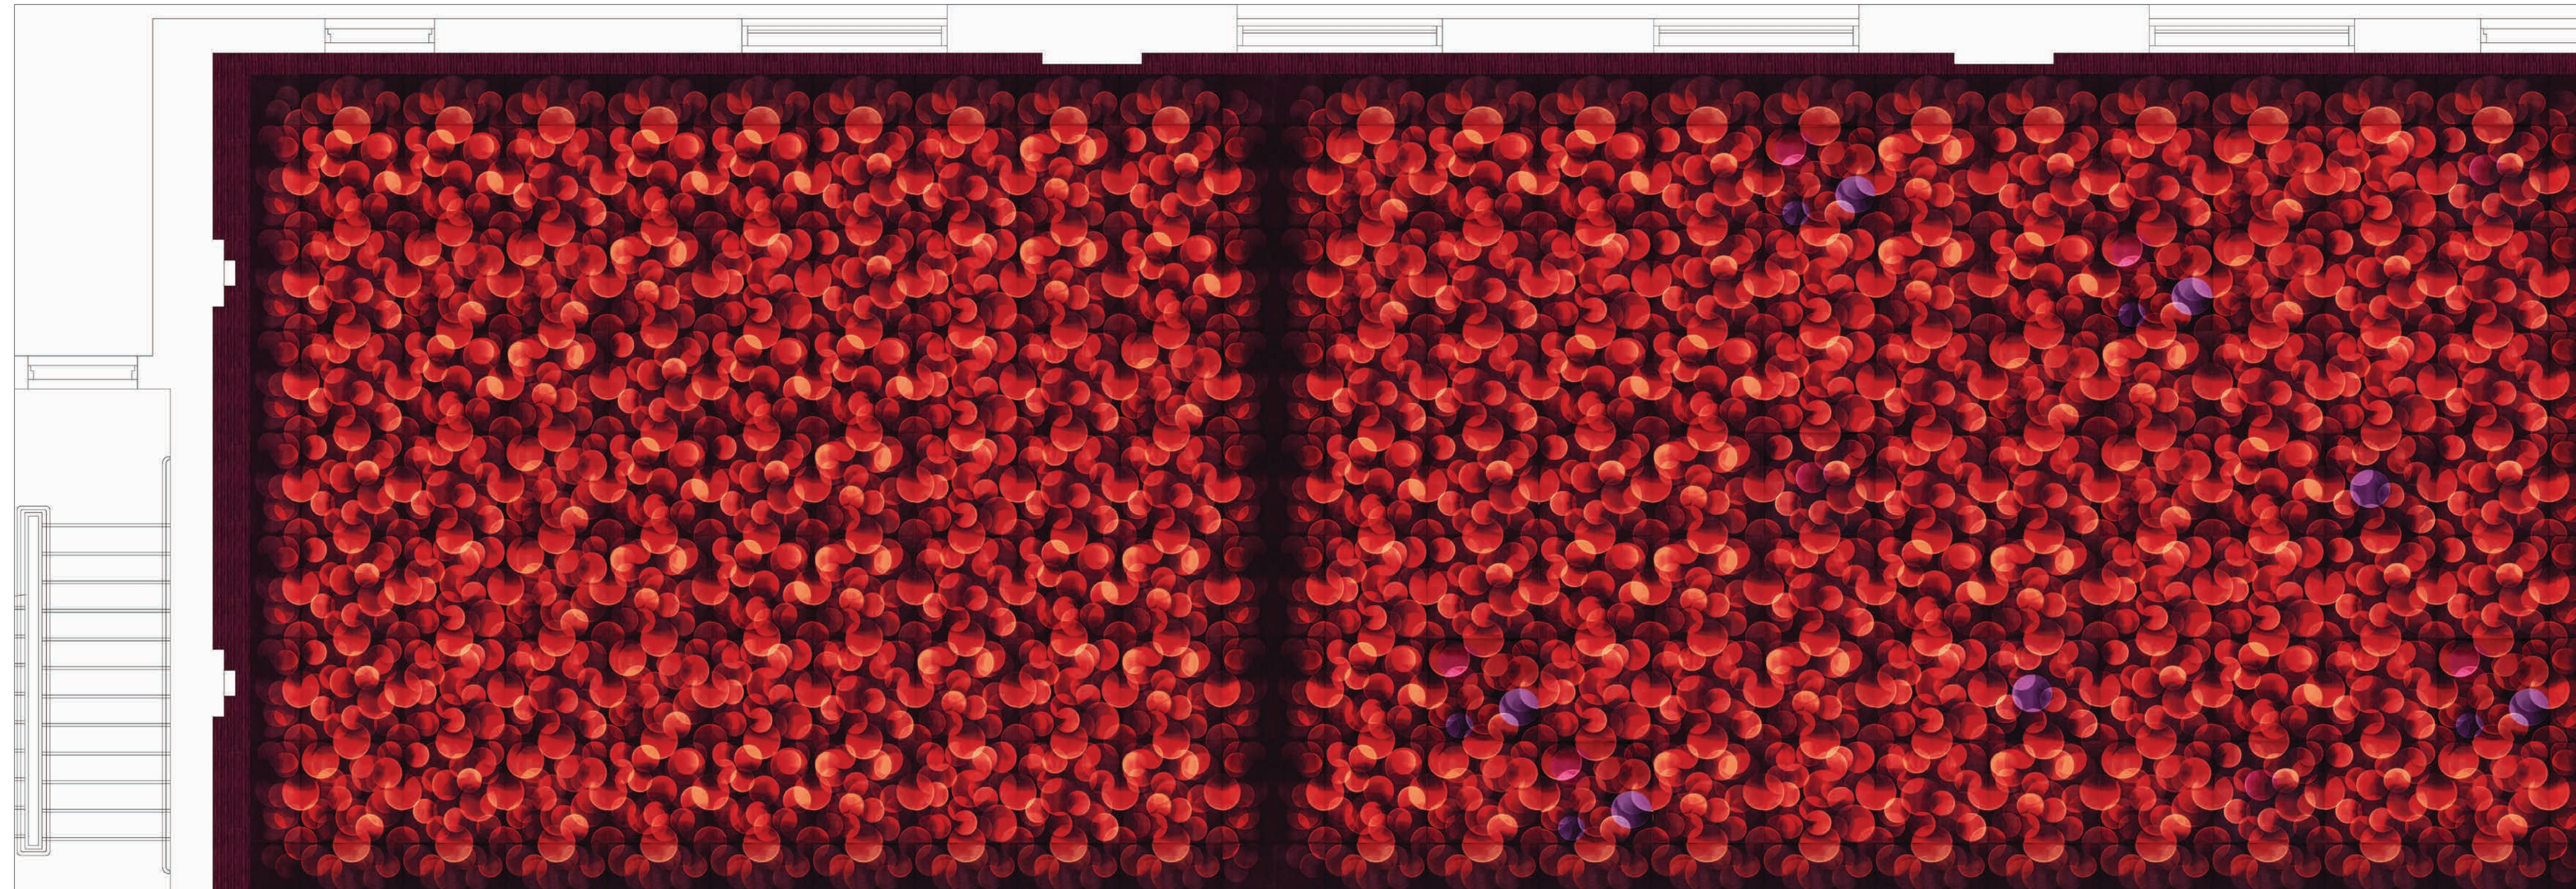

Focus Random Corner

Focus Random Horizontal

Focus Random Vertical

Focus Random Accent 1

Focus Random Accent 2

Focus Random Accent 3

CONTINUOUS RANDOM

Within Focus, we offer the capability to take random to a different level, with a subtle effect that offers infinite possibilities. Each of the 6 unique tiles offer edge-to-edge pattern matching while each having unique centers. This allows for continuous pattern match, that can be installed completely random, but the resulting aesthetic is a very large repeat.