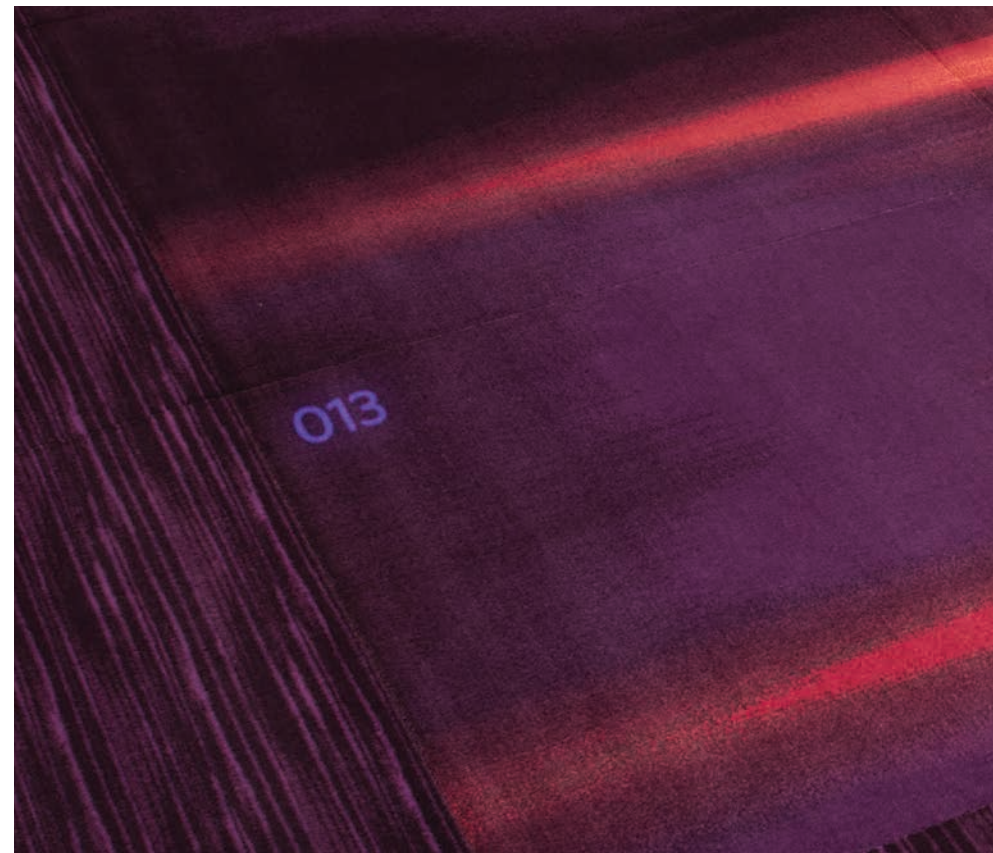

STEP 2

INCODE PROCESS

STEP 1 — Milliken creates an installation map and SKU coding for each custom tile design.

STEP 2 — While each tile is being manufactured, the unique code is dye injected into the carpet face using a temporary, UV sensitive dye.

STEP 3 — Once the code is revealed with a UV light, the installation becomes as simple as 'install by numbers'.

Get more at millikencarpet.com