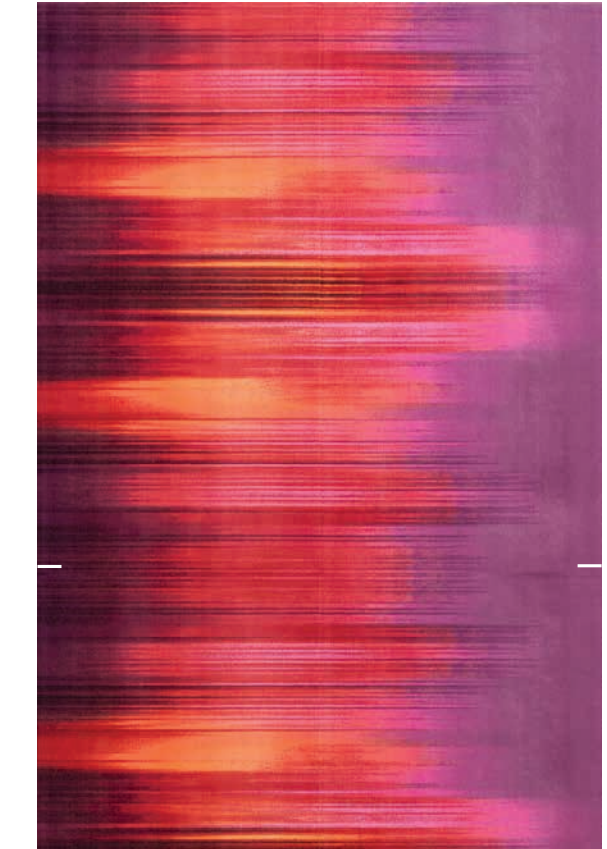

Single tile repeat (four tiles shown)

RADIANT VERTICAL

Order #: 00259167
Pattern repeat:
36.00" W x 36.00" L

RADIANT—AMARANTHINE

Four tile repeat (6 tiles shown)

RADIANT RUNNER

Order #: 00259848
Pattern repeat:
72.00" W x 72.00" L