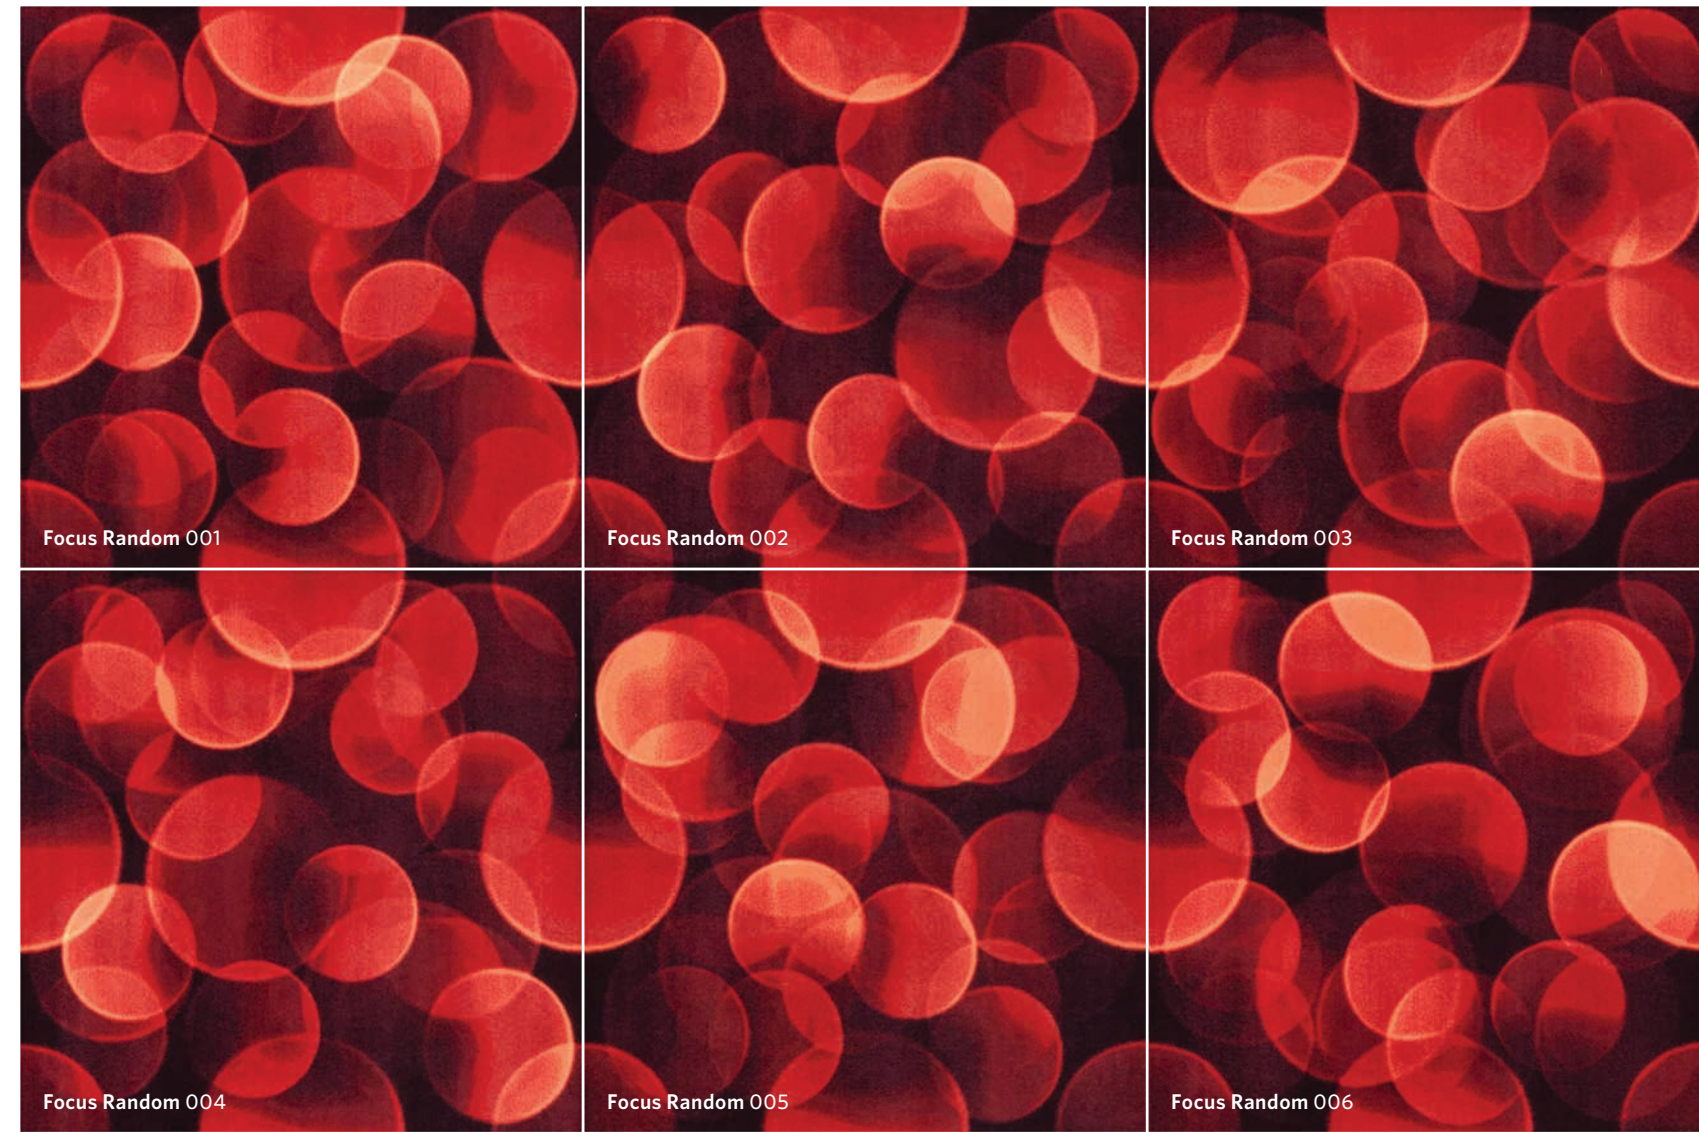

DESIGN FLOOR PLAN

Easily create your own layout with the functionality available in the variety of options in the Focus pattern. Take advantage of the random continuous pattern as well as borders and corners to achieve different rug sizes with less waste and fewer SKU's. Also, place three of the unique accent tiles randomly throughout a layout to create interest with a splash of color.

CONTINUOUS RANDOM

Within Focus, we offer the capability to take random to a different level, with a subtle effect that offers infinite possibilities. Each of the 6 unique tiles offer edge-to-edge pattern matching while each having unique centers. This allows for continuous pattern match, that can be installed completely random, but the resulting aesthetic is a very large repeat.