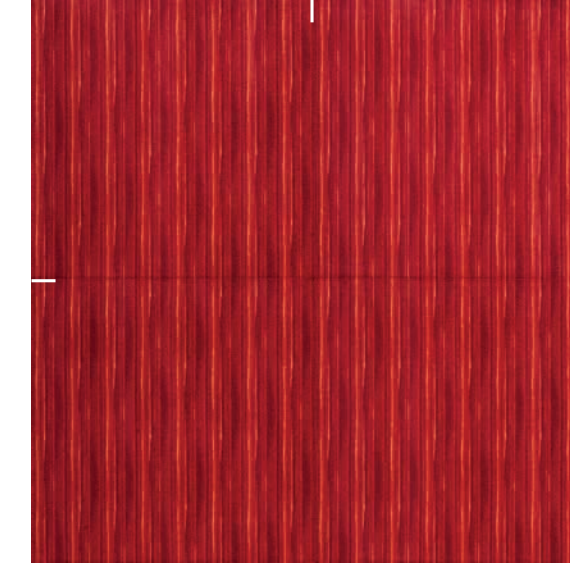

Single tile repeat(4 tiles shown)

STRIPE 2
Order #: 00264916
Pattern repeat:
36.00" W x 36.00" L