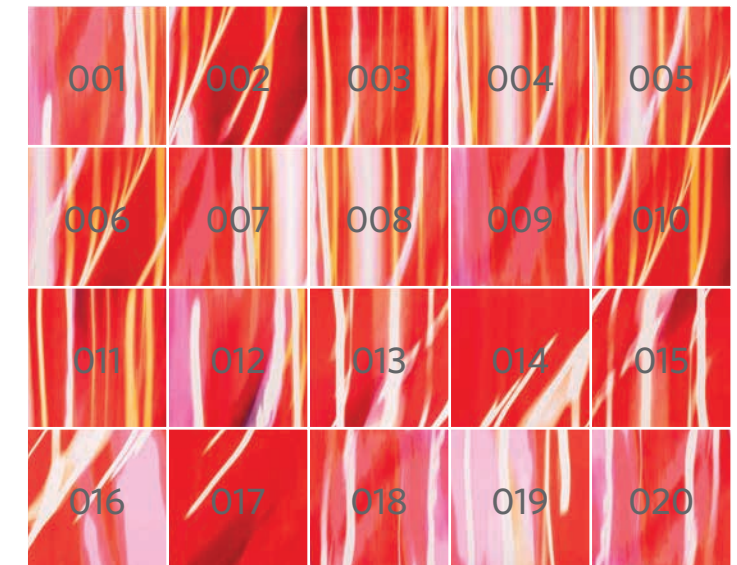

001	002	003
004	005	006
007	008	009

Installation grid

Single tile repeat (four tiles shown)

STREAMS SMALL

Order #: 00264593
Pattern repeat:
36.00" W x 36.00" L

9 tile repeat

STREAMS RANDOM

Order #: 00260745
Pattern repeat:
Random