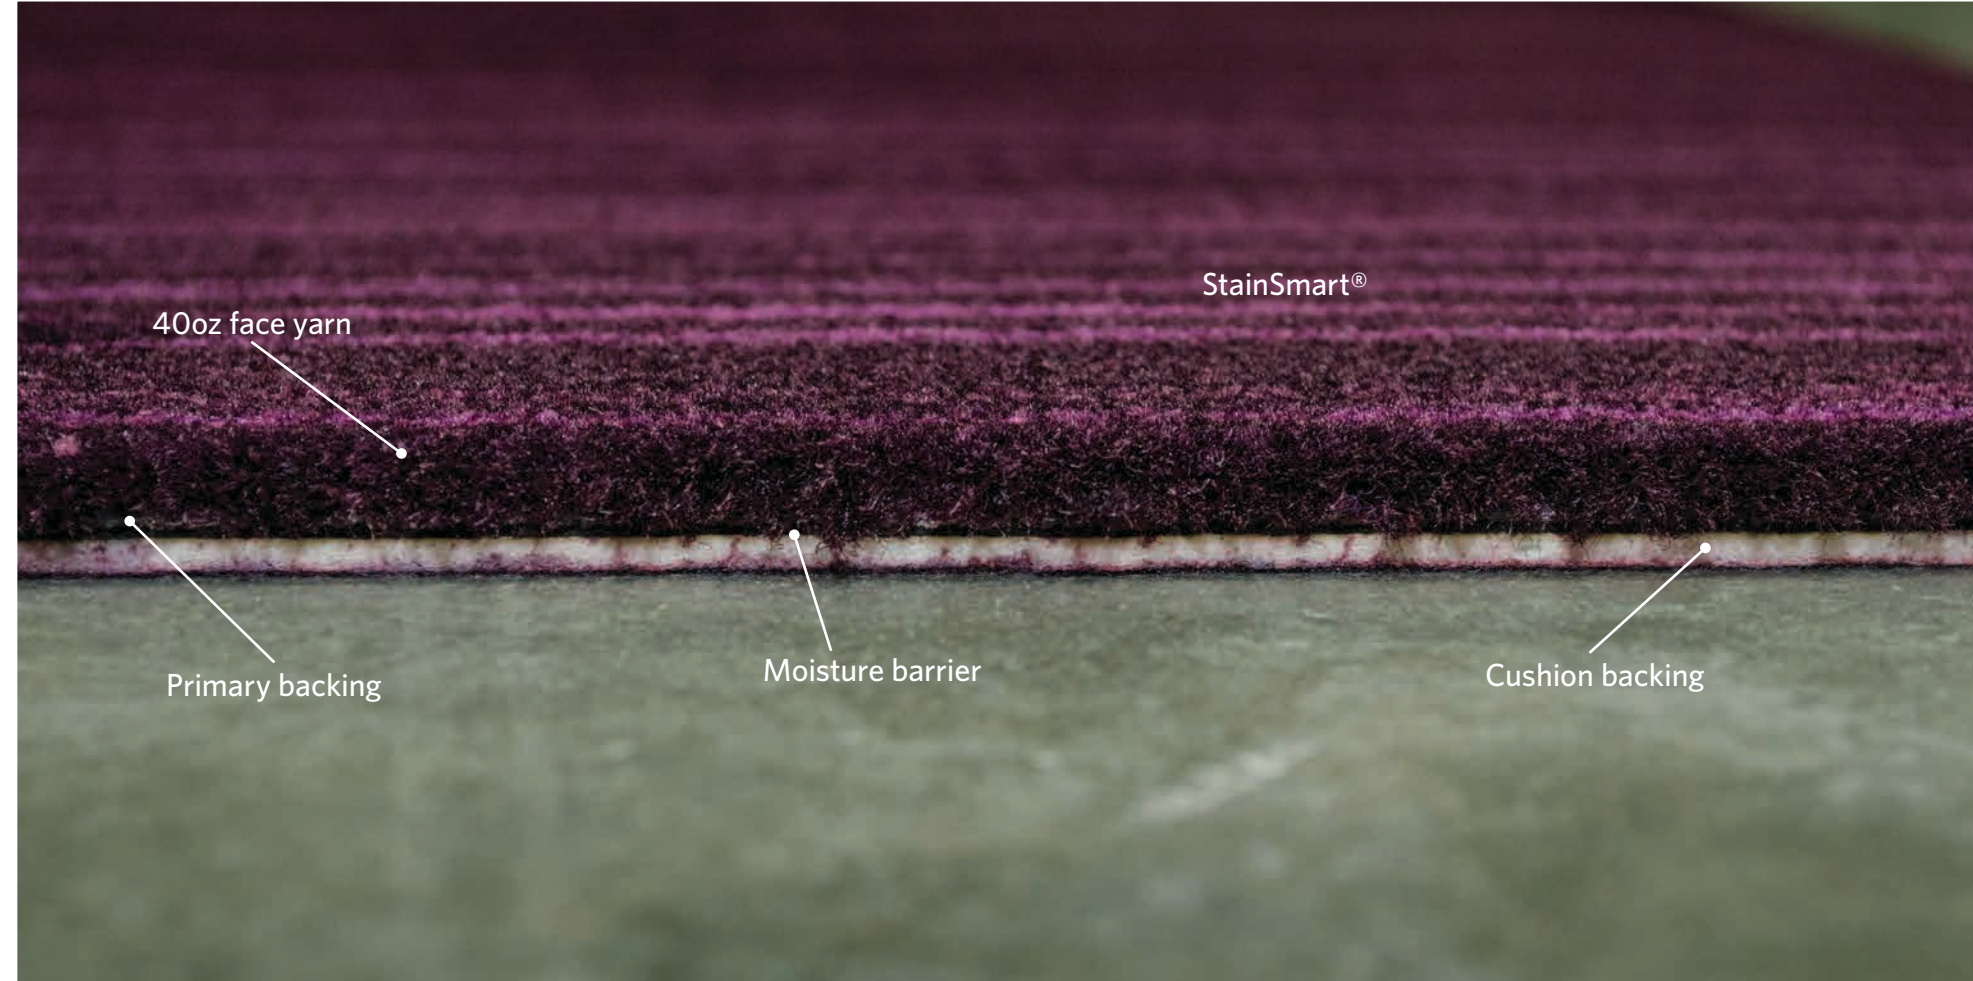

SPECIFICATIONS

FACE WEIGHT — With carpet tile, some manufacturers quote total weight and some quote face weight. Milliken reveals both. Allume is available in 36oz and 40oz face weight.

BACKING — There are various backing types with different tile options. All Milliken tile comes standard with attached pvc-free polyurethane cushion.

DIMENSIONAL STABILITY — For carpet tile, it is imperative that the tile remain flat and dimensionally stable and secure to the floor under extreme conditions (humidity, temperature, & rolling traction). All Milliken modular carpet products are certified with the Aachen test and pass for dimensional stability.

STAIN AND SOIL PROTECTION — Food and beverage spills in public environments require product performance enhancements to help with long term cleanability and overall appearance. All Milliken carpet products include as standard our StainSmart® technology- a chemically bonded stain and soil resist technology.

MOISTURE BARRIER — For added performance, the product is standard with a barrier layer that prevents moisture from penetrating through the backing.

Grand Plaza® 36

Construction
Tufted, Patterned Cut-Pile Carpet Tile

Dye Method
Digital Millitron® Dye Injection

Tile Size
36" x 36" (914.4 x 914.4 mm.)

Yarn Type
Milliken WearOn® BCF Nylon Type 6,6

Stain Resist / Soil Release
StainSmart®

Tufted Face Weight
36 oz./sq.yd. (1,220.7 g./sq.m.)

Finished Pile Height
0.25 in. sheared (6.4 mm.)

Average Density
5,184

Standard Backing
PVC-Free Comfort Plus® ES
Cushion Secondary with Synthetic
Woven/Non-Woven Composite
Primary

Recommended Installation Methods

MONOLITHIC

Grand Plaza® 40

Construction
Tufted, Patterned Cut-Pile Carpet Tile

Dye Method
Digital Millitron® Dye Injection

Tile Size
36" x 36" (914.4 x 914.4 mm.)

Yarn Type
Milliken WearOn® BCF Nylon Type 6,6

Stain Resist / Soil Release
StainSmart®

Tufted Face Weight
40 oz./sq.yd. (1,356.3 g./sq.m.)

Finished Pile Height
0.25 in. sheared (6.4 mm.)

Average Density
5,879

Standard Backing
PVC-Free Comfort Plus® ES
Cushion Secondary with Synthetic
Woven/Non-Woven Composite
Primary

Recommended Installation Methods

MONOLITHIC