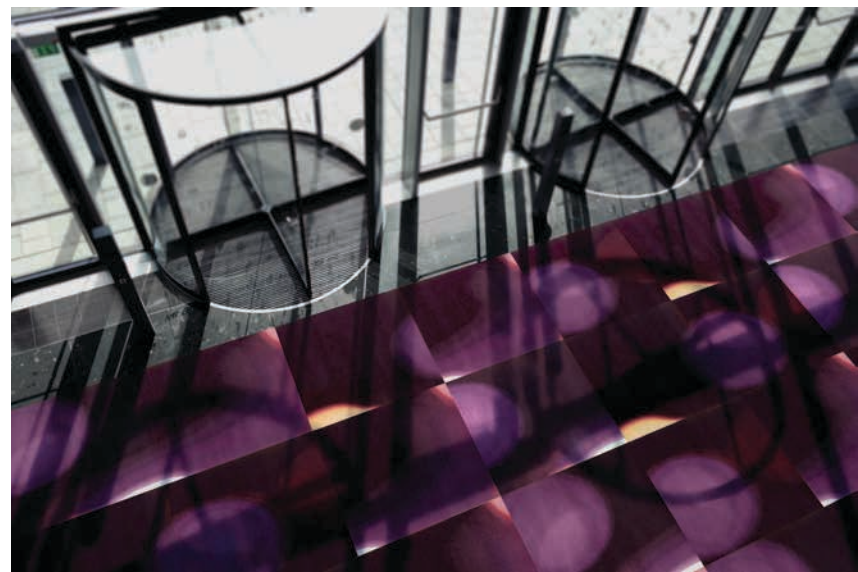

Reflective Random in Amaranthine using only subtle SKU's 001, 002, 004, 005 & 010