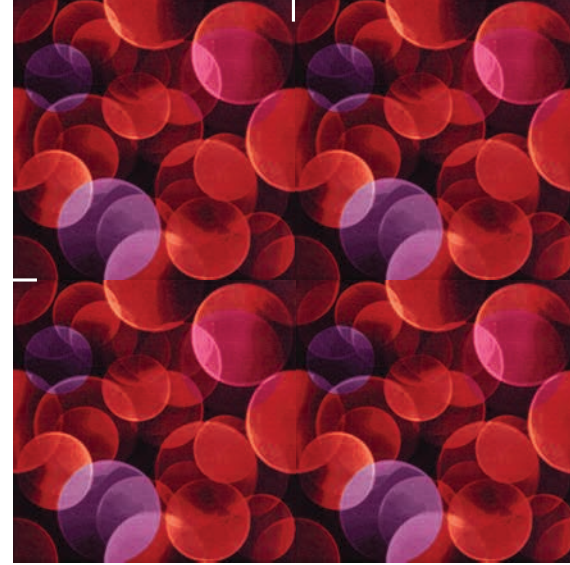

Single tile repeat(4 tiles shown)

FOCUS ACCENT 1
Order #: 00264656
Pattern repeat:
36.00" W x 36.00" L