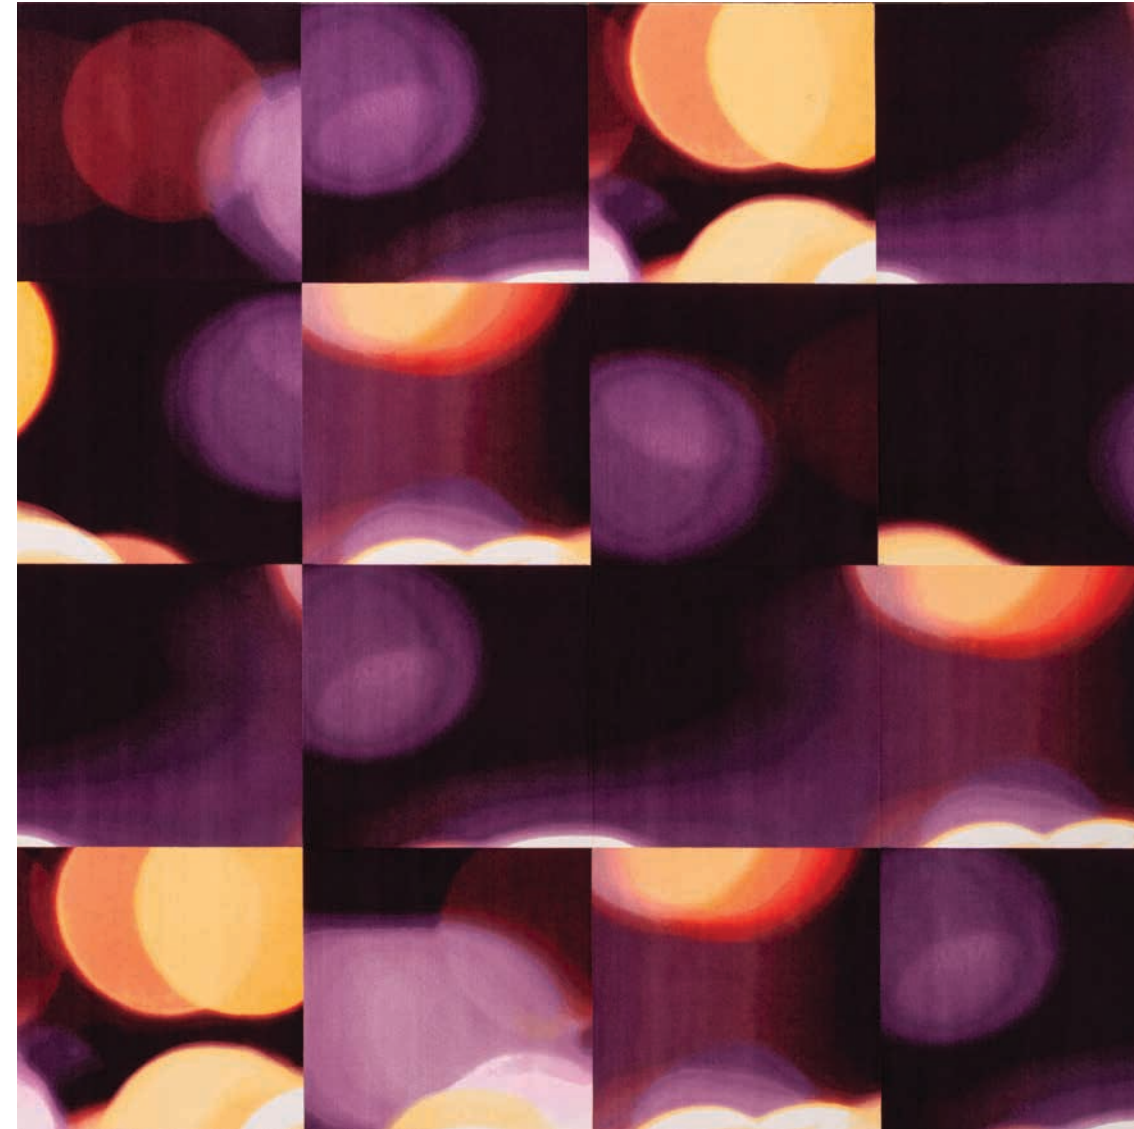

Random tile

REFLECTIVE RANDOM

Order #: 00261615
Pattern repeat:
Random

001	002
003	004
005	006
007	008
009	010

10 unique tile designs