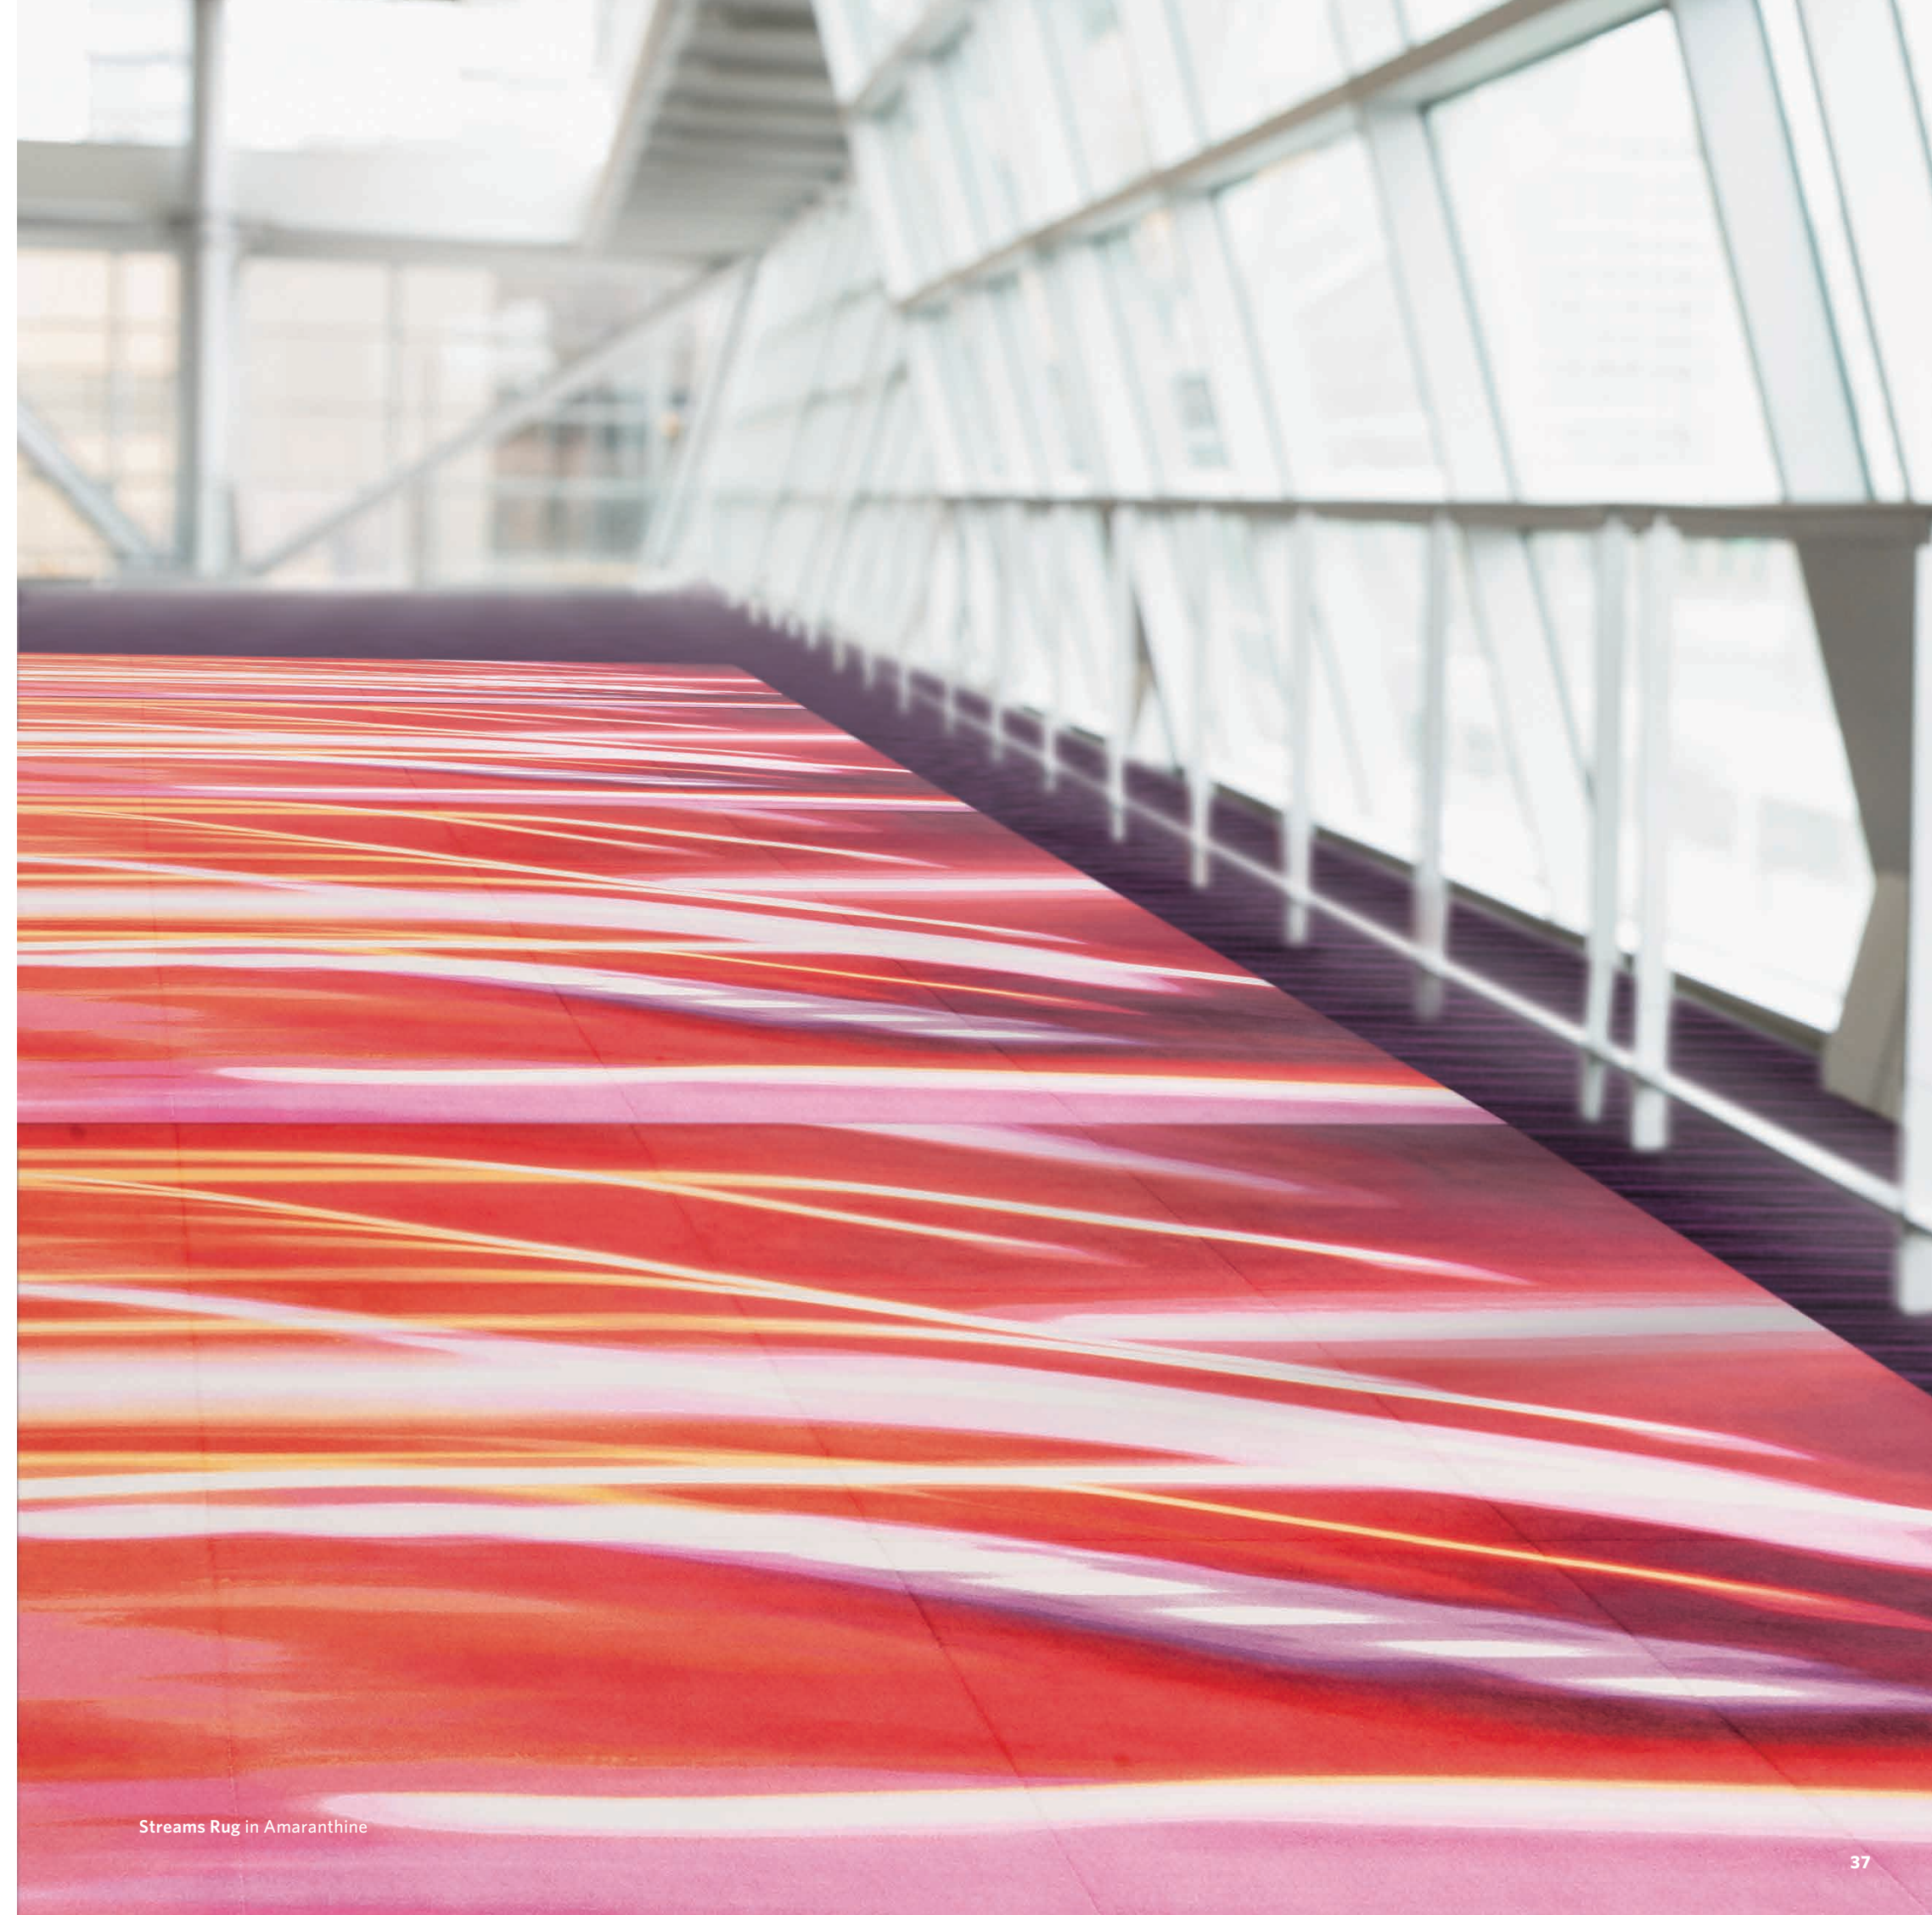

Streams Rug in Amaranthine