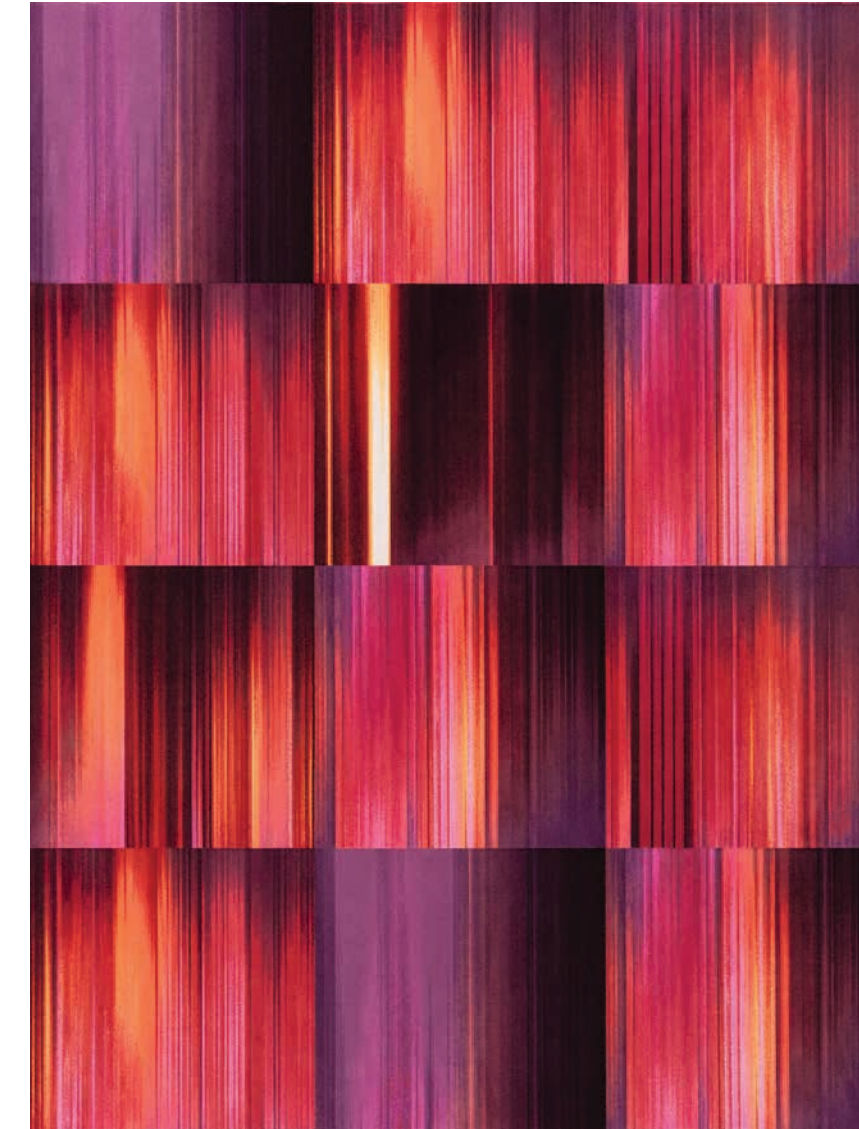

RADIANT RANDOM

Order #: 00259961
Pattern repeat:
Random

Single tile repeat (four tiles shown)