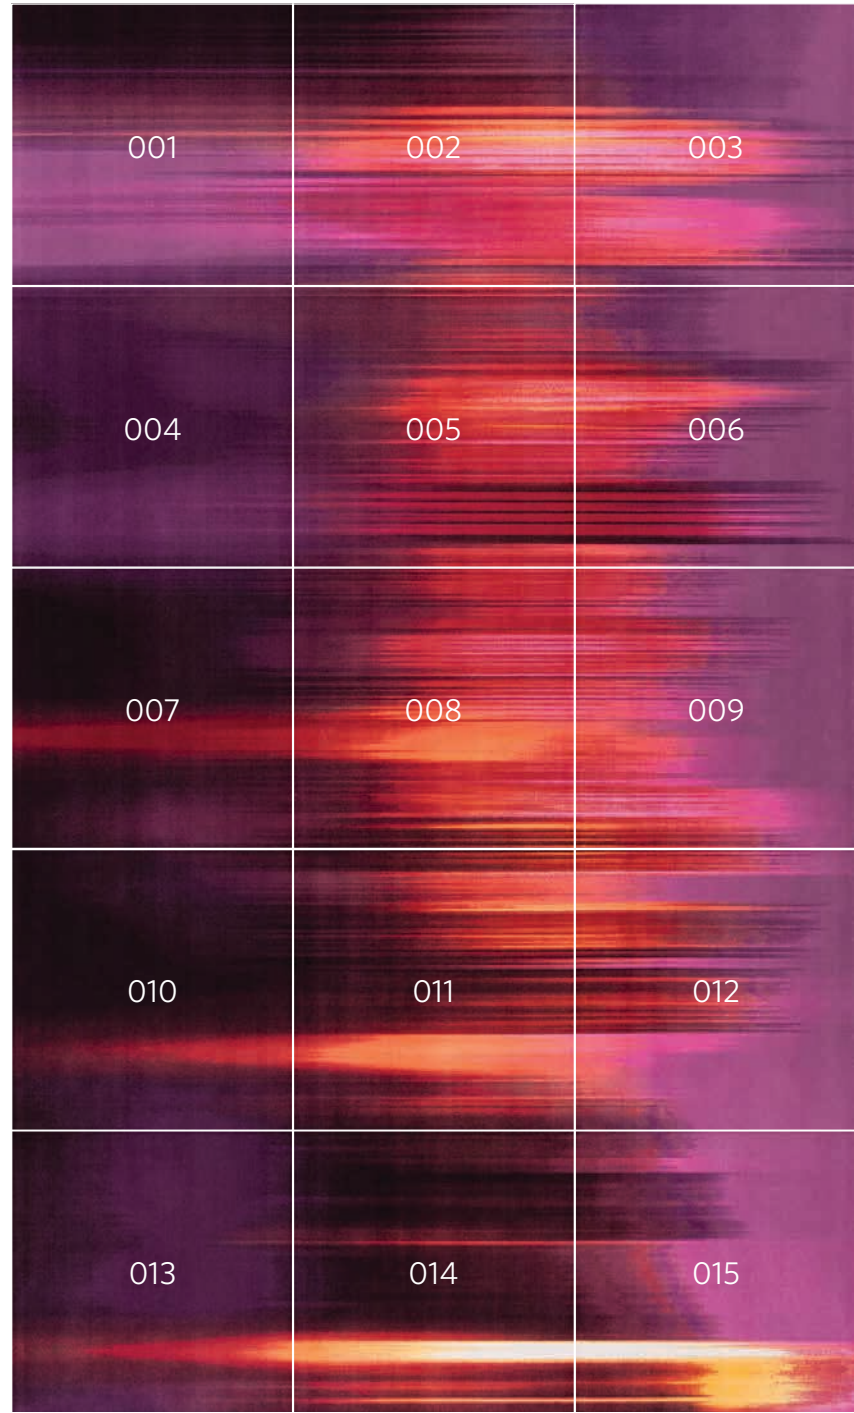

Order # : 00298877

Order # : 00295647

Order # : 00298839

Order # : 00298841

Order # : 00298879

Order # : 00298840

INCODE

Elaborate large scale designs crested with multiple unique tiles may seem overwhelming and a perceived installation challenge. However, Milliken's Incode is a unique technology that achieves large scale designs with an easy install process that benefits installers, specifying designers, and end-users.