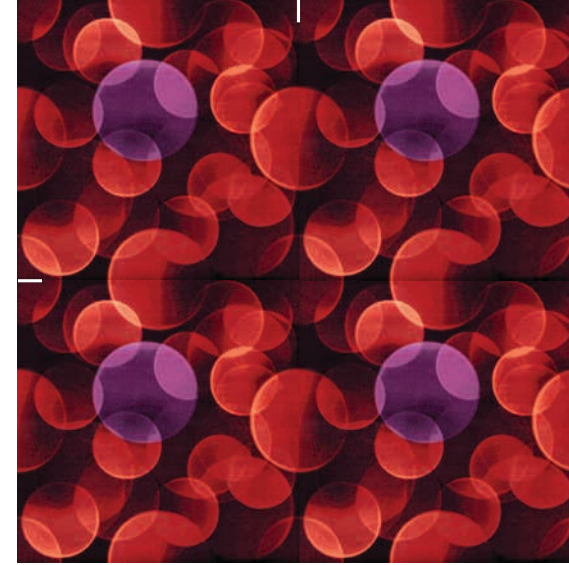

Random tile(all 6 unique tiles shown)

FOCUS RANDOM
Order #: 00264566
Pattern repeat:
Random

Single tile repeat(4 tiles shown)

FOCUS ACCENT 1
Order #: 00264656
Pattern repeat:
36.00" W x 36.00" L

Single tile repeat(4 tiles shown)