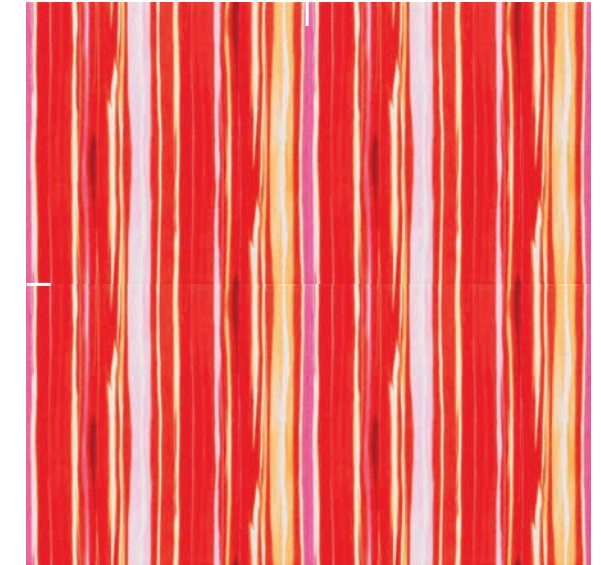

Single tile repeat (four tiles shown)

STREAMS SMALL

Order #: 00264593
Pattern repeat:
36.00" W x 36.00" L