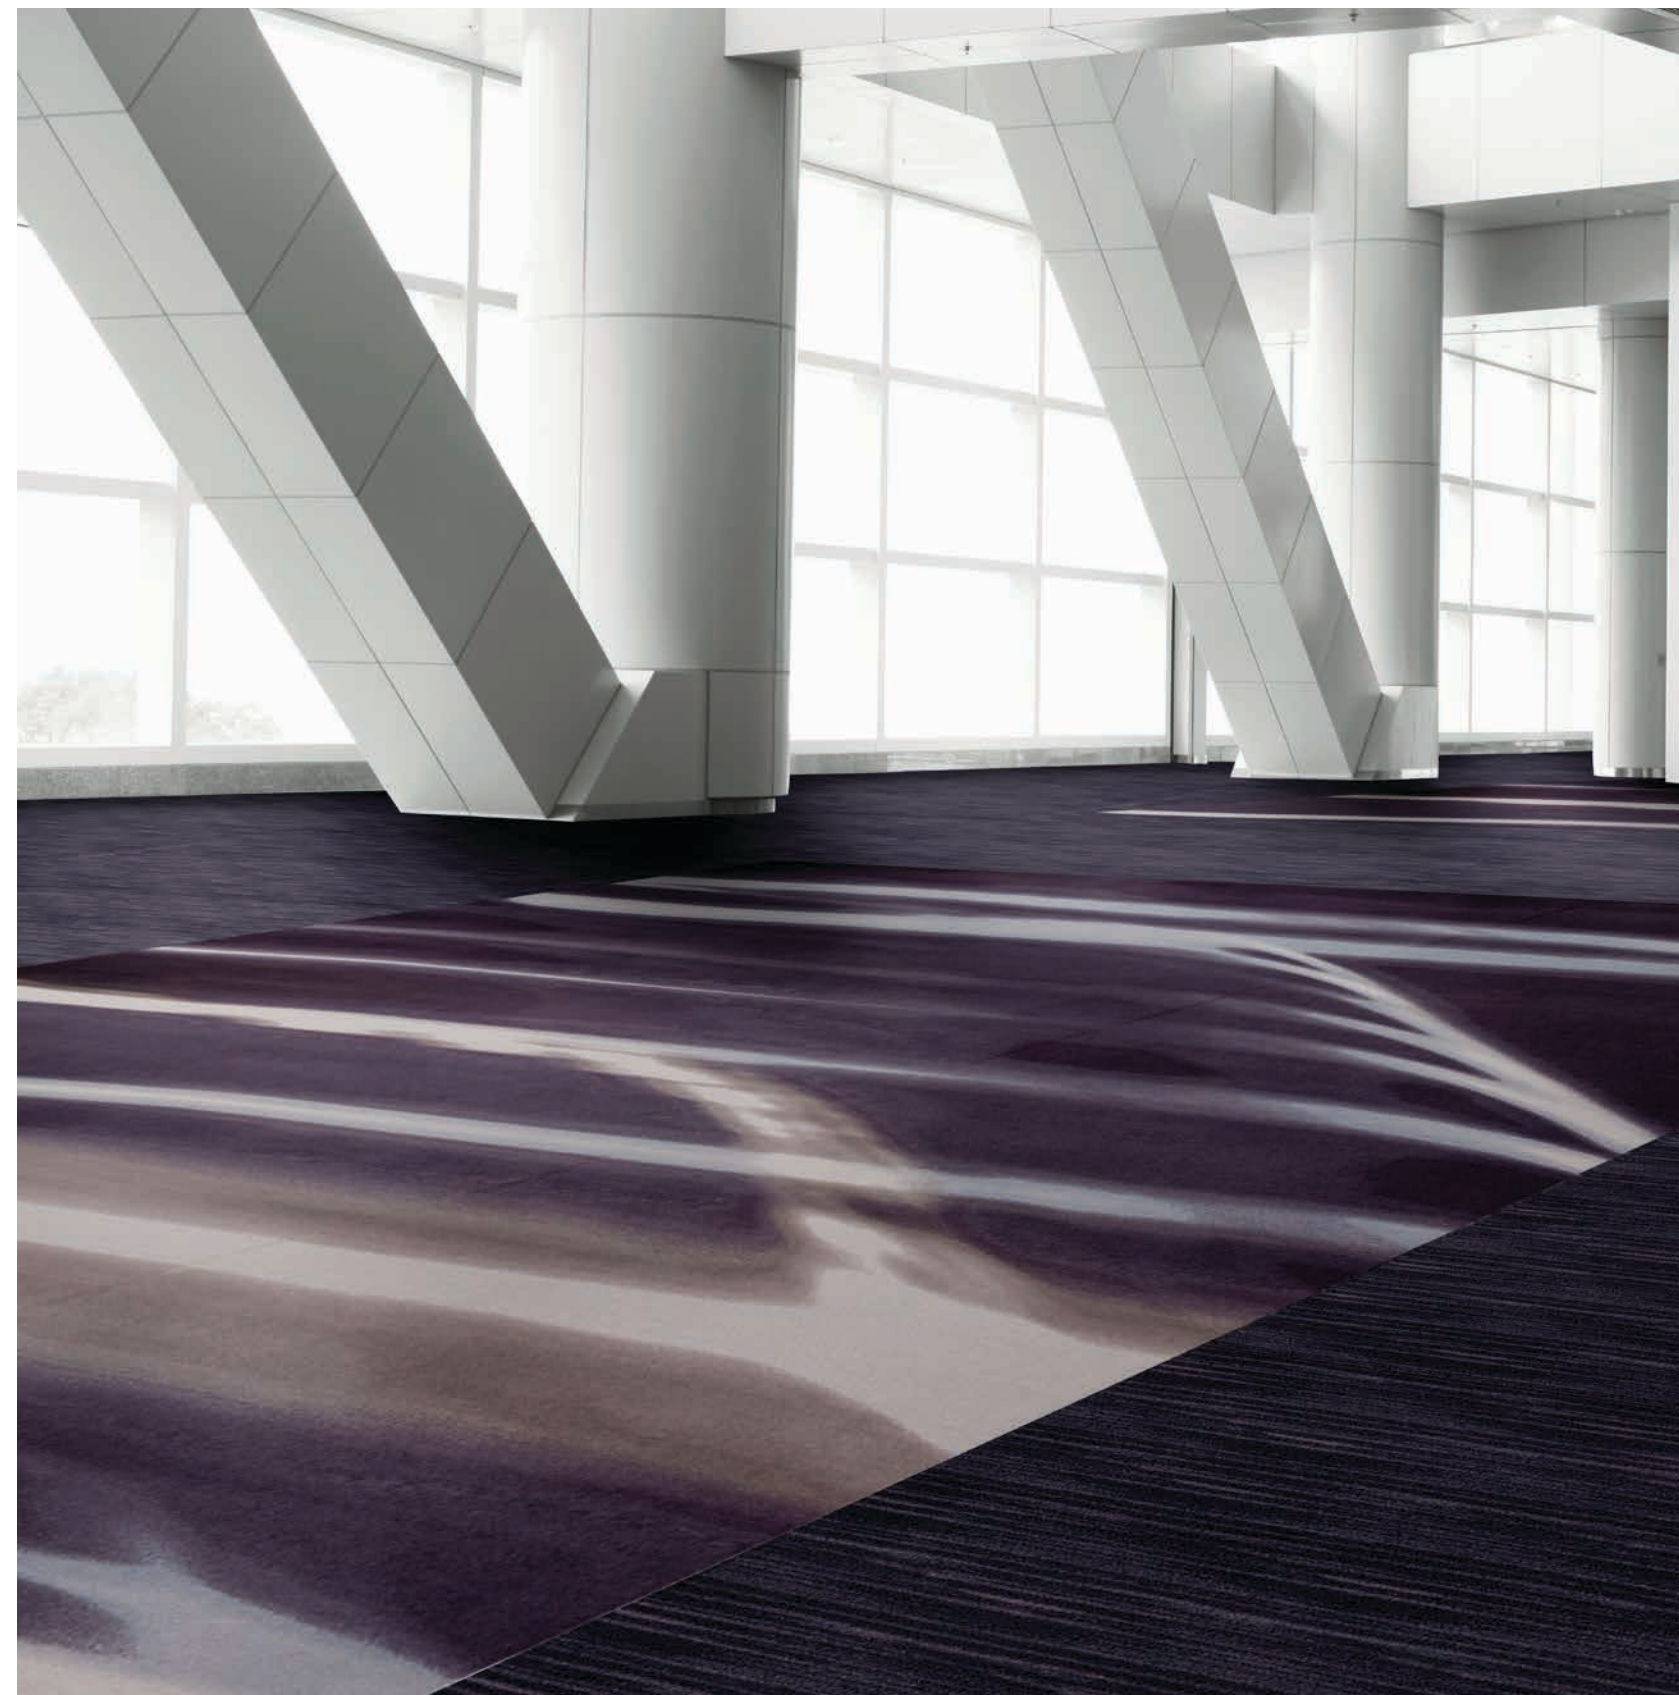

1	2	3
4	5	6
7	8	9

LARGE SCALE PRECISION — Used to create large scale pattern repeats normally only achieved via broadloom. Each unique tile has only one location and must be installed numerically to achieve precise pattern match at the intersection of each tile. A detailed floor plan is provided to ensure all tiles are placed in the appropriate location to achieve the large scale aesthetic.

6	4	2
3	3	4
1	2	6

CONTINUOUS RANDOM — Installed randomly but achieves a large pattern match aesthetic. This innovative layout type is created using unique random designs that are all centrally different but that contain pattern match elements at each tile edge. No numeric installation sequence is required to achieve a very large repeat.

3	5	2
1	6	9
5	3	7

RANDOM — Contains multiple different tiles that are installed randomly with no pattern match at each tile. The variety in this layout type makes each installation unique without special installation instructions. The design is installed randomly from the delivery container with no particular order or placement required.

1	1	1
1	1	1
1	1	1

SINGLE TILE REPEAT — Each tile contains the entire pattern repeat. When installed monolithically, the pattern will match at each edge and does not require installation alignment. However, the design is confined to a single tile requiring no numeric order or SKU management on-site.

LARGE SCALE PRECISION

Streams Large with Stripe 6 in Anil