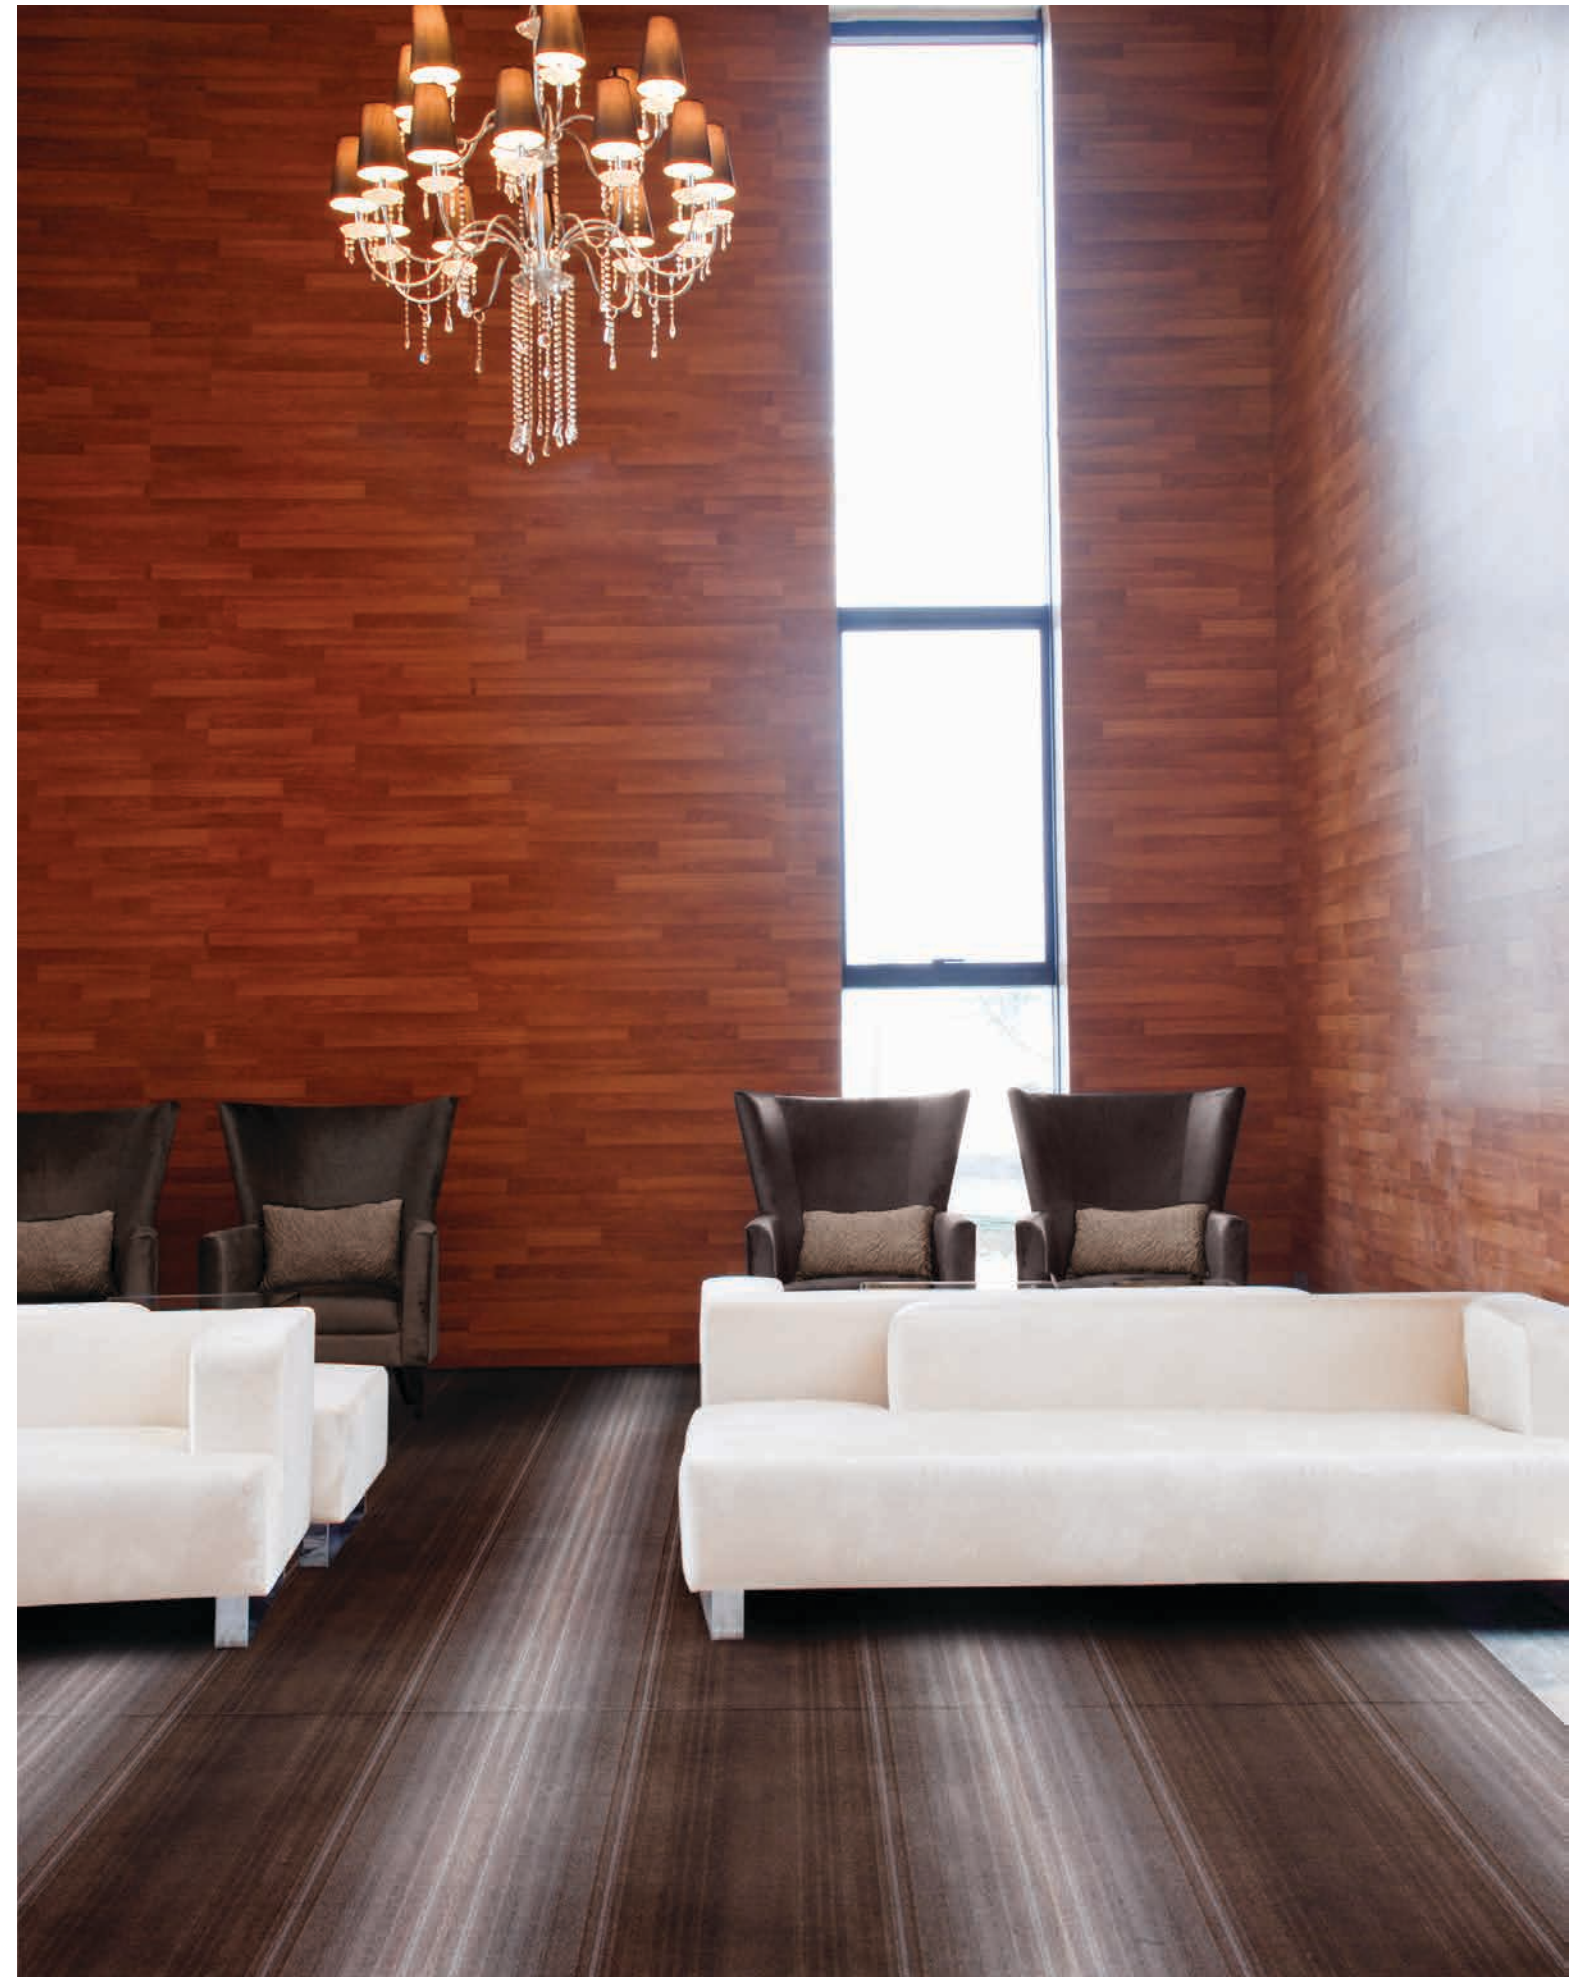

Radiant Horizontal in Ebb Tide