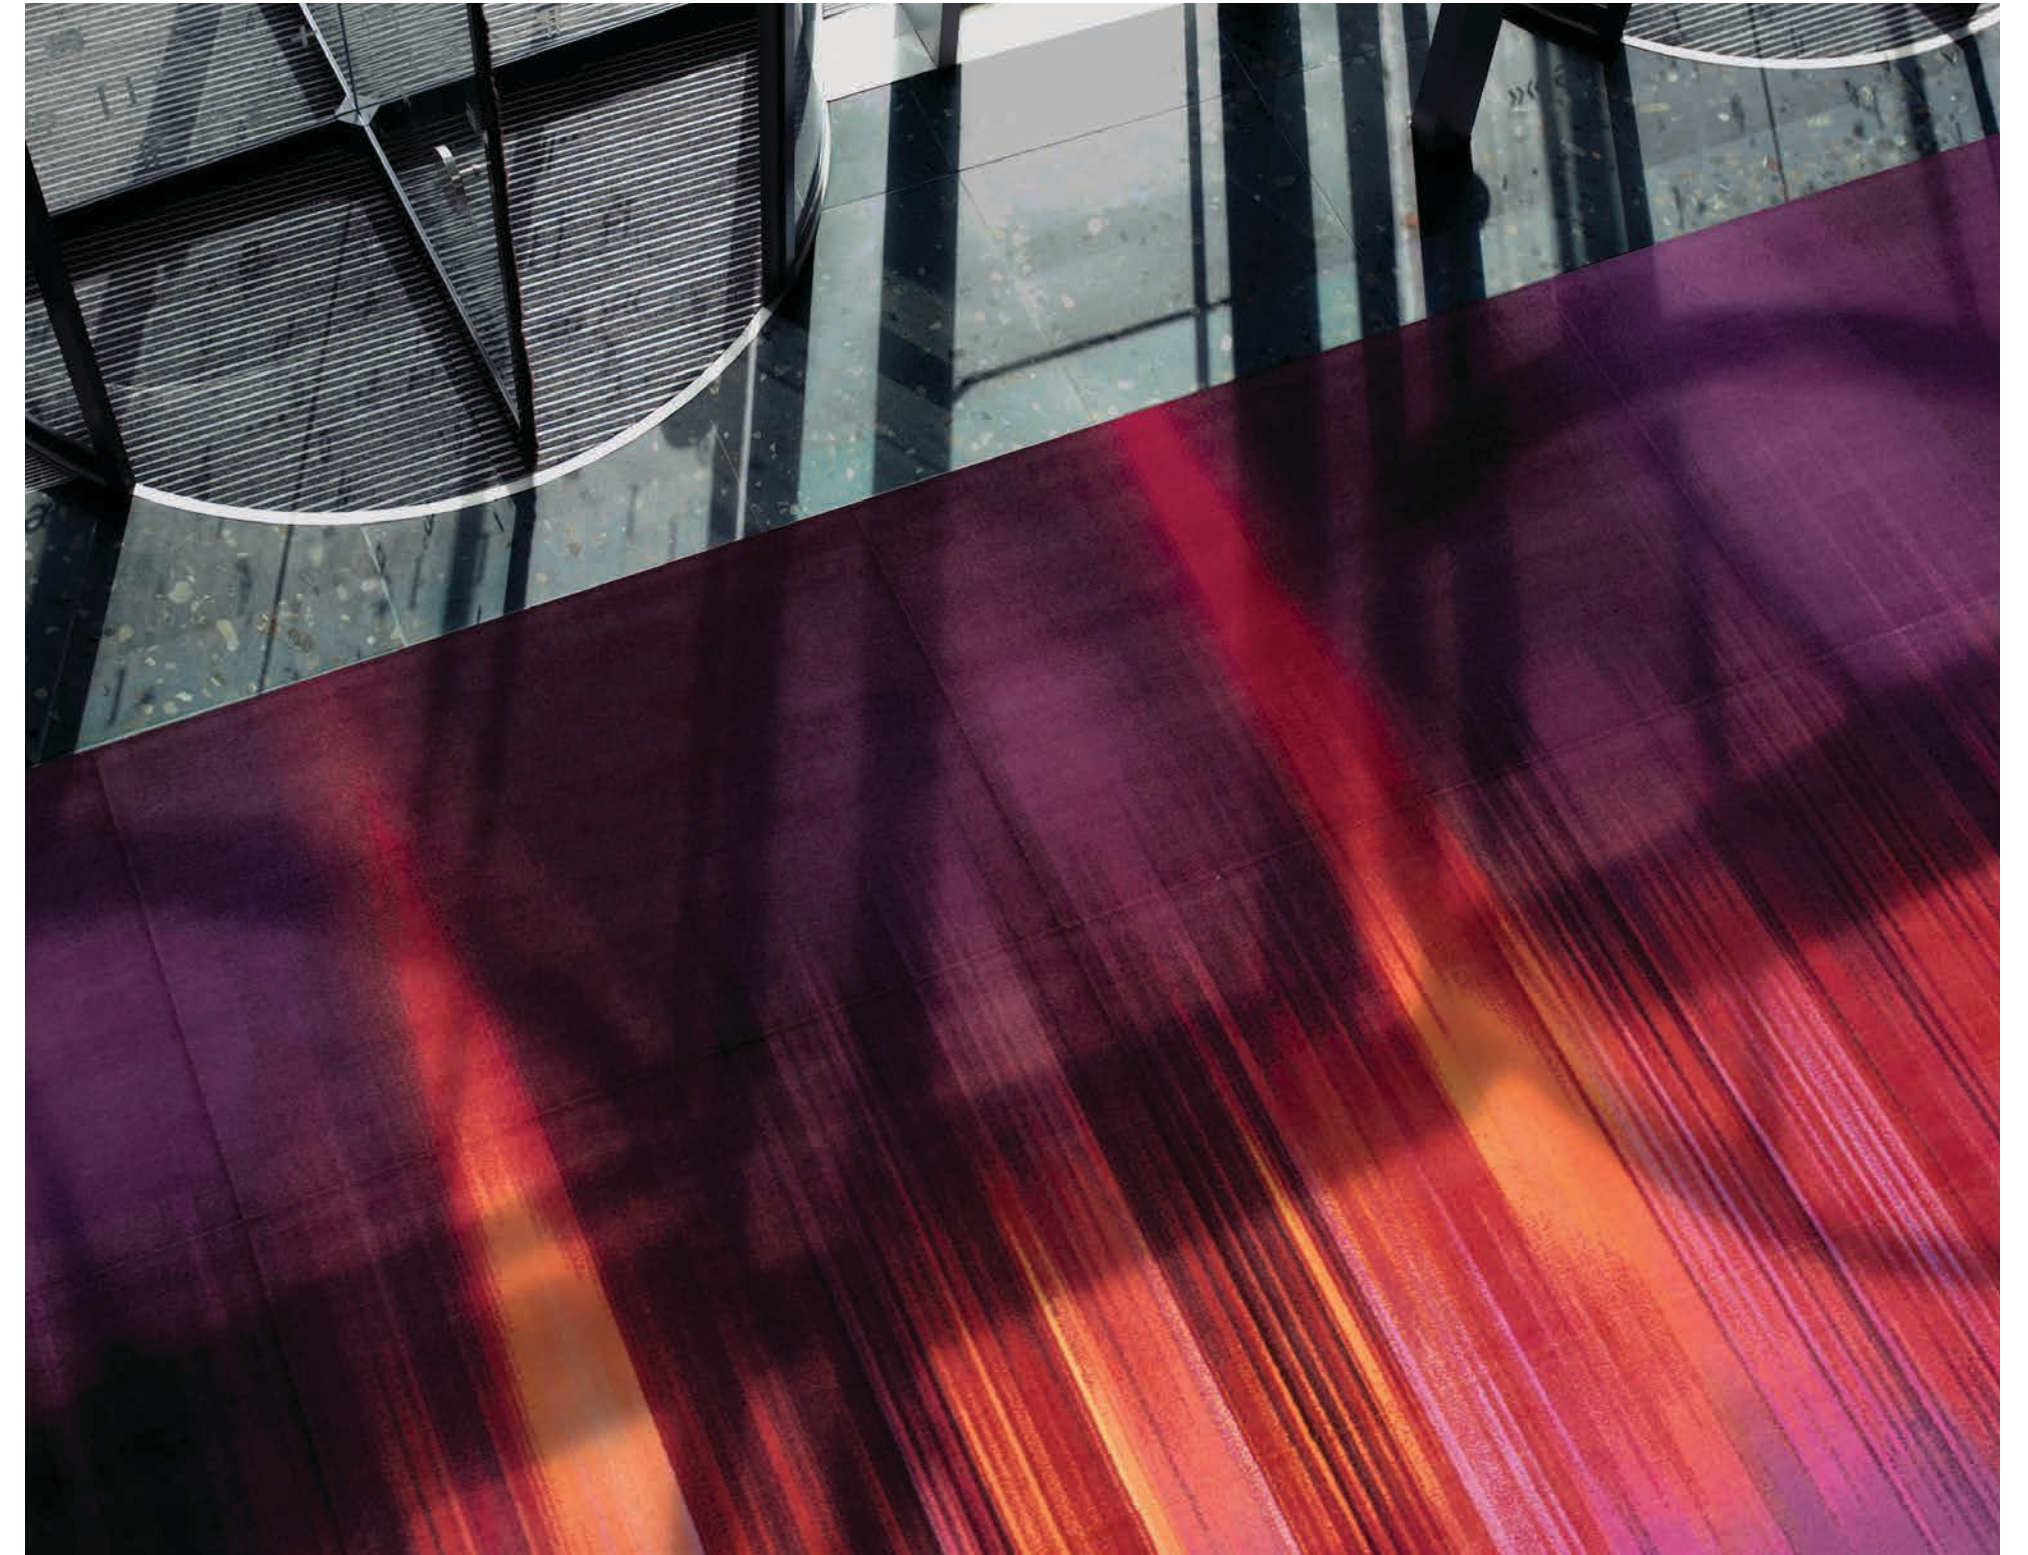

INCODE

Elaborate large scale designs crested with multiple unique tiles may seem overwhelming and a perceived installation challenge. However, Milliken's Incode is a unique technology that achieves large scale designs with an easy install process that benefits installers, specifying designers, and end-users.

INCODE PROCESS

STEP 1 — Milliken creates an installation map and SKU coding for each custom tile design.

STEP 2 — While each tile is being manufactured, the unique code is dye injected into the carpet face using a temporary, UV sensitive dye.

STEP 3 — Once the code is revealed with a UV light, the installation becomes as simple as 'install by numbers'.

Get more at millikencarpet.com

STEP 3