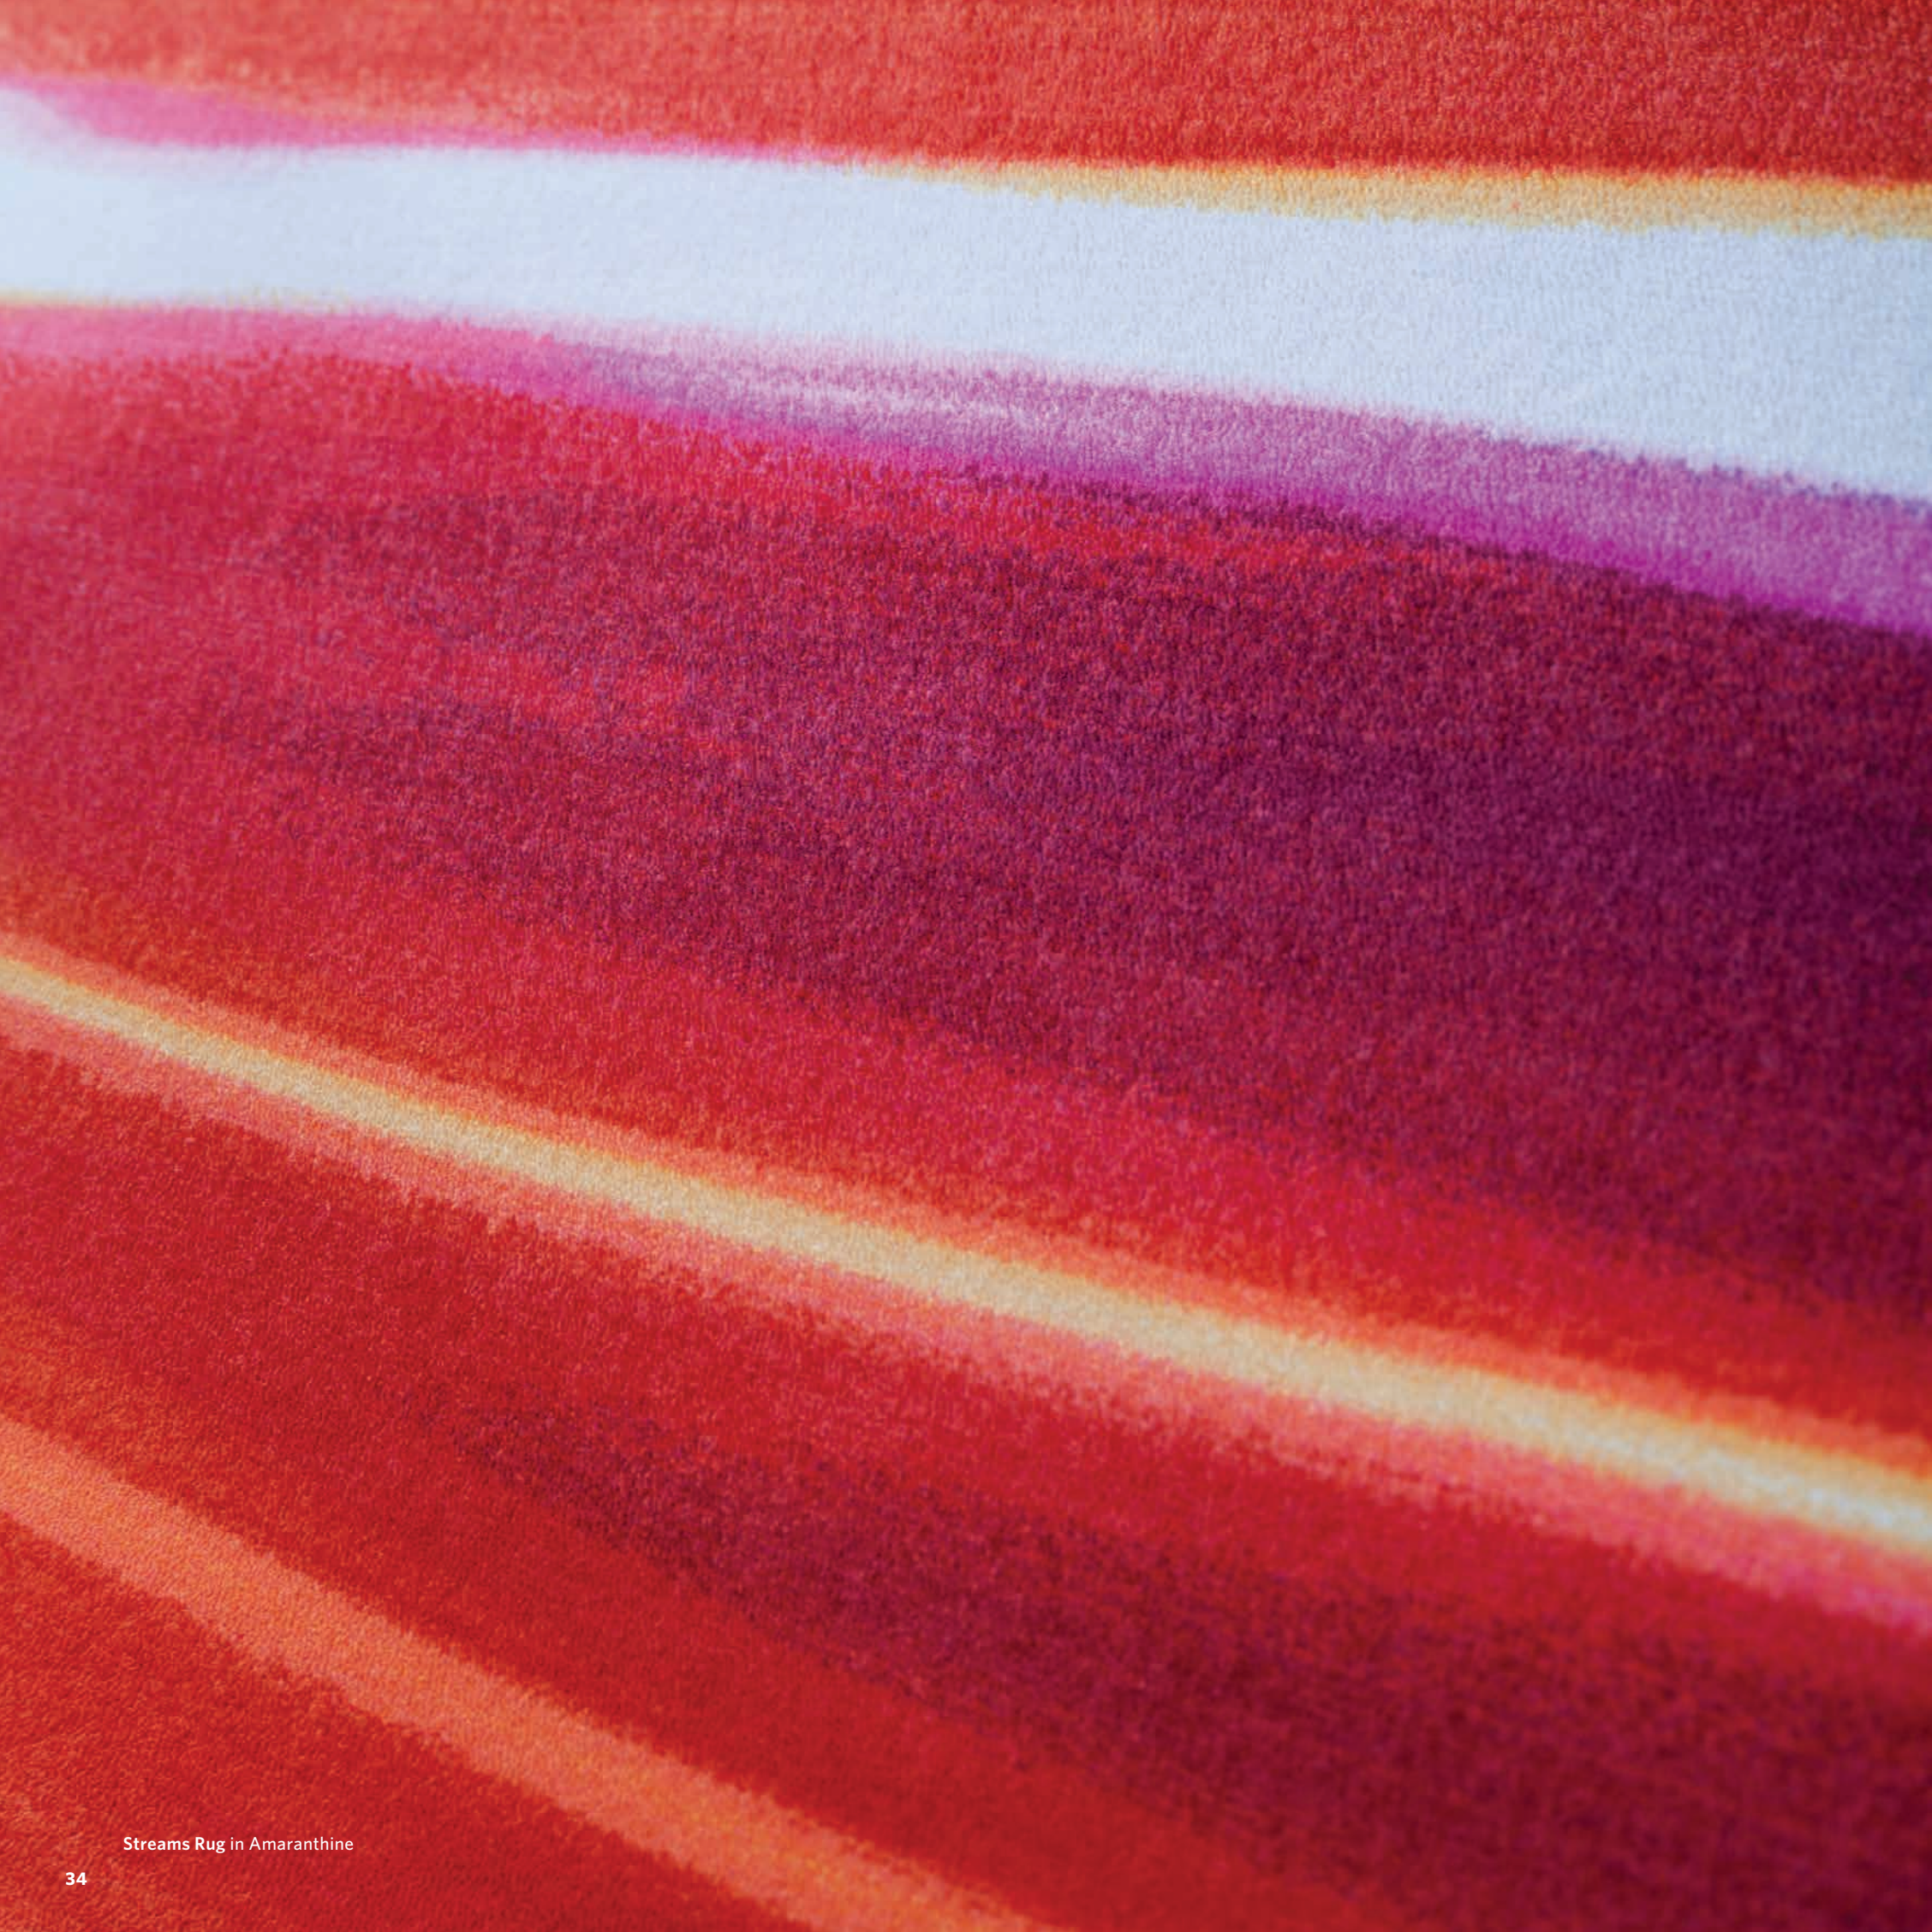

FOCUS ACCENT 3
Order #: 00264663
Pattern repeat:
36.00" W x 36.00" L

FOCUS CORNER
Order #: 00264614
Pattern repeat:
36.00" W x 36.00" L

FOCUS HORIZONTAL
Order #: 00264613
Pattern repeat:
36.00" W x 36.00" L

FOCUS VERTICAL
Order #: 00264611
Pattern repeat:
36.00" W x 36.00" L

STREAMS

— *a continuous beam or trail of light.*

Light in motion is the essence of this design. Immediately, there is an attraction to the energy of Streams. The dramatic range of colors create washes of light moving from deep and bright to a near luminous white. The bold sweeping lines provide a clean yet dynamic option sure to attract the attention of many a passerby.