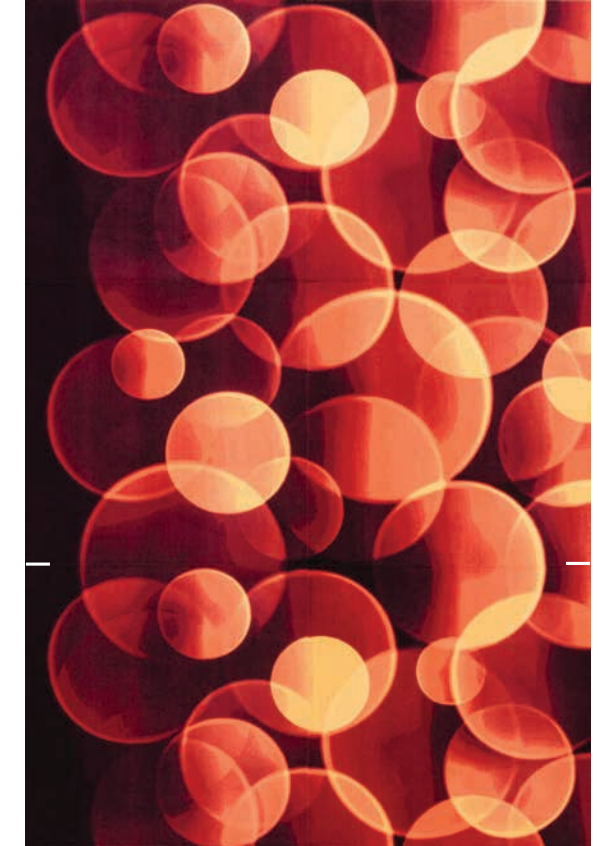

4 tile repeat(6 tiles shown)

FOCUS RUNNER

Order #: 00260834
Pattern repeat:
72.00" W x 72.00" L

001	002
003	004
001	002

Installation grid