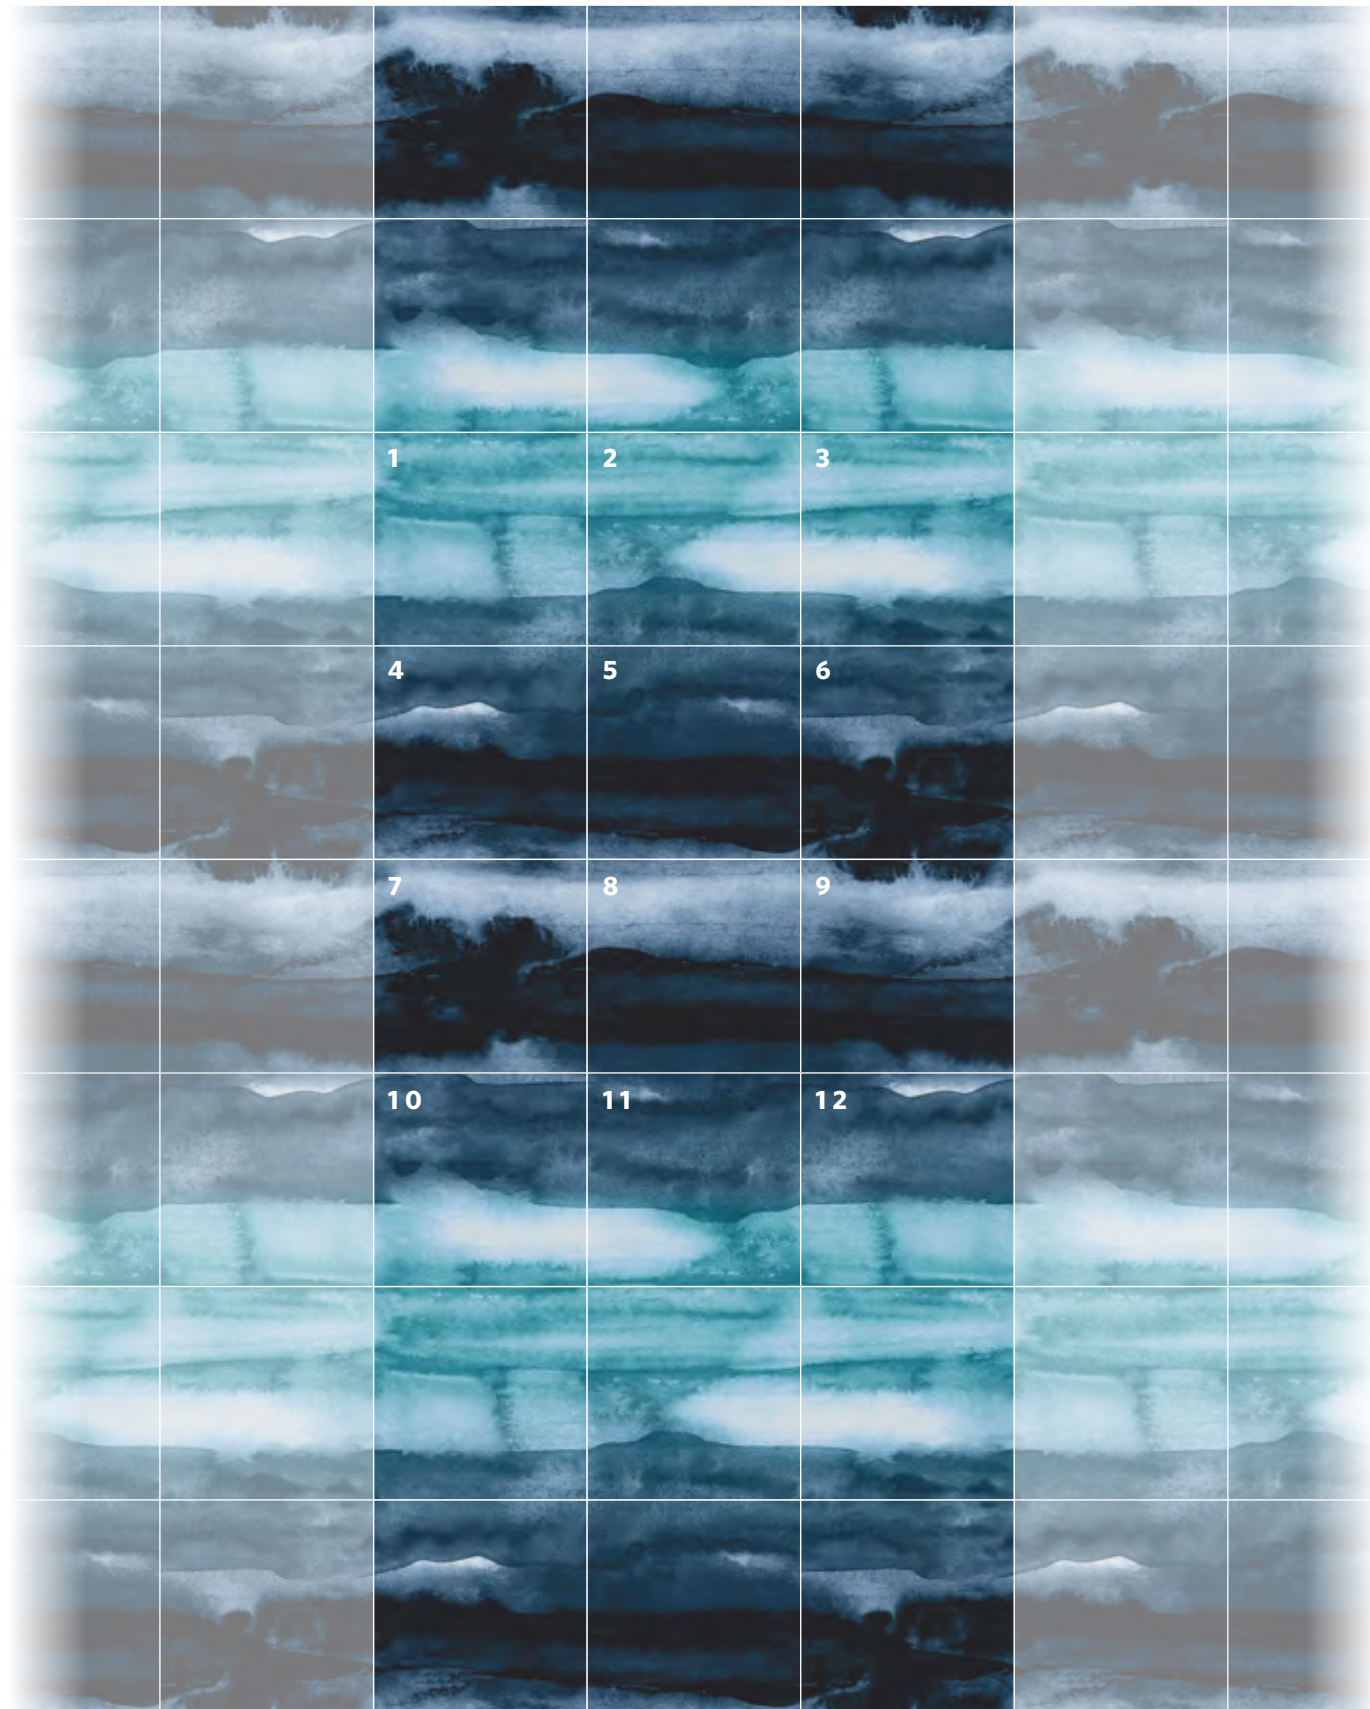

MODULAR RUGS

The 12 tile, set-match installation option offers the flexibility to create modular inset rugs or endless repeats.

Artwork in Aqua Blend ATR140-126-249.