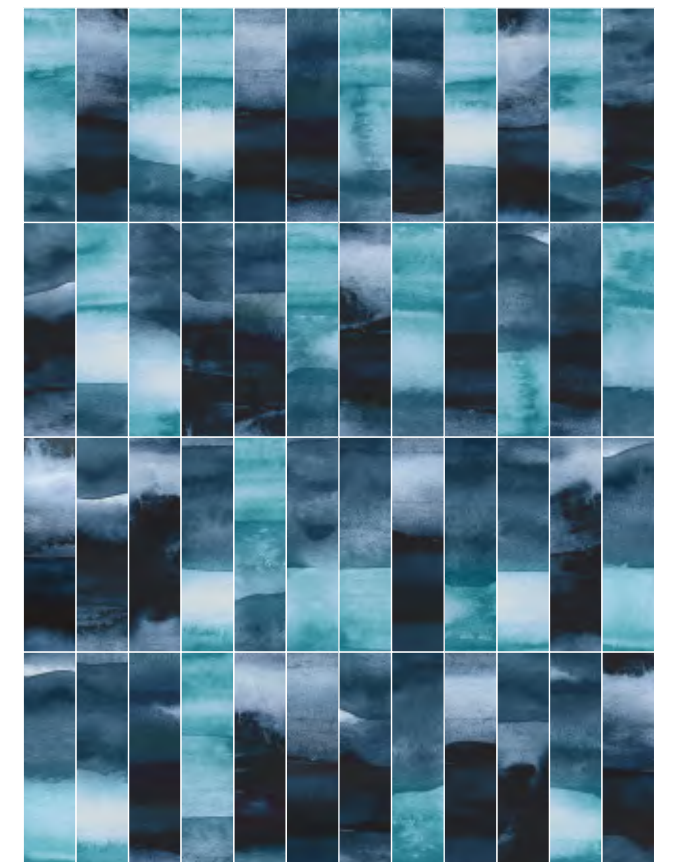

Artwork in Aqua Blend ATW140-126-249. 25cm x 1m