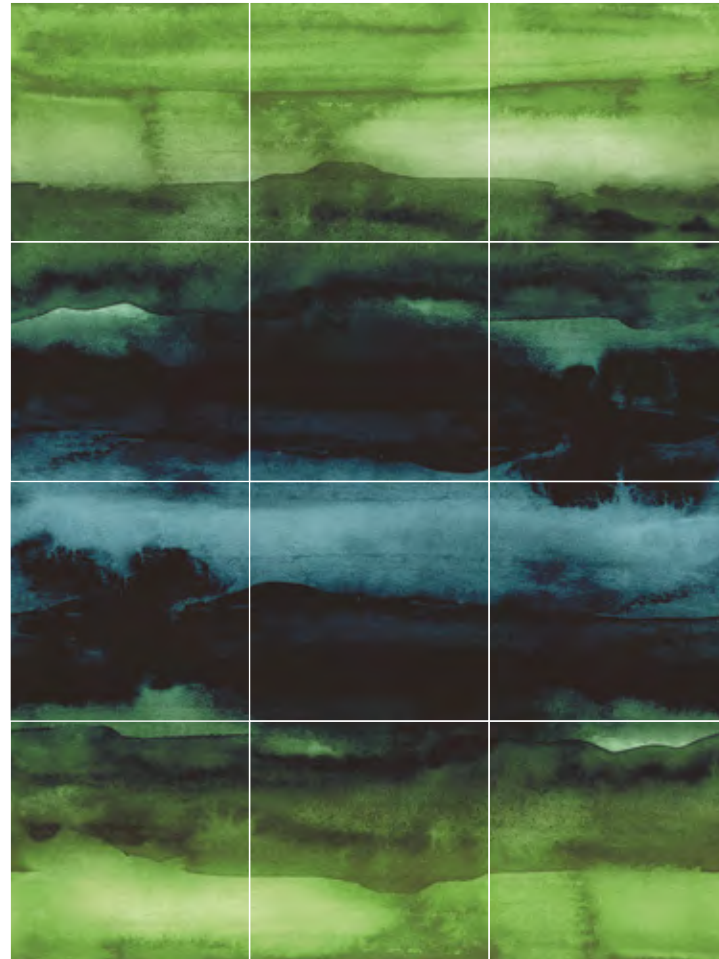

JADE COLOR STUDY

DETAILS

ARTWORK

JADE BLEND

Rug: ATR141-203-201