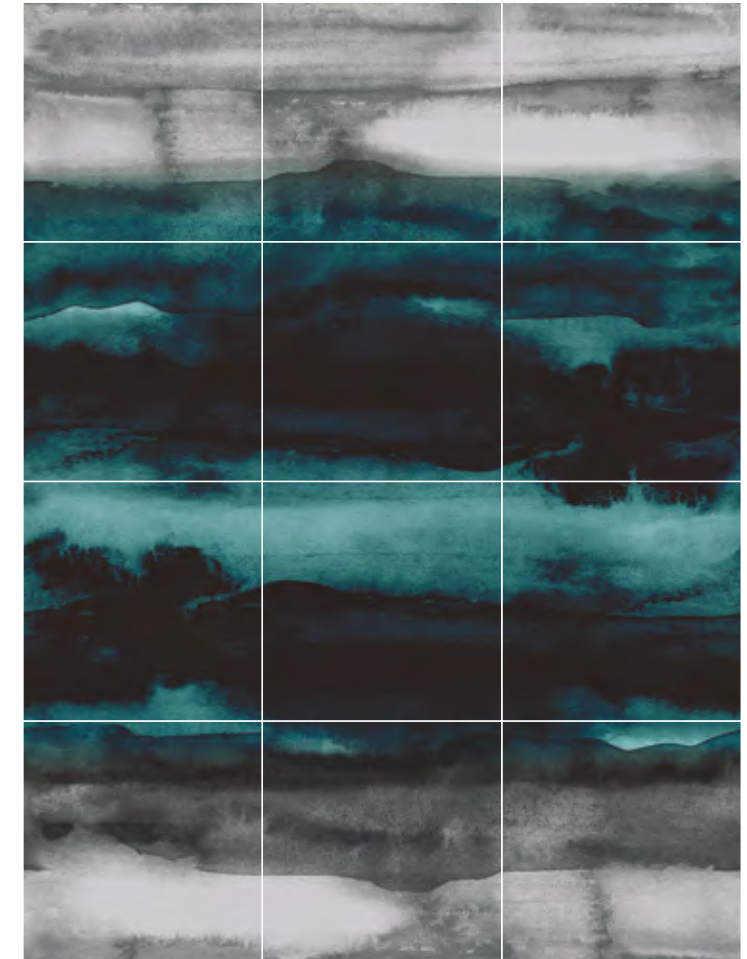

One size

ARTWORK

JADE BLEND

Rug: ATR141-203-201

JADE WASH

Rug: ATR161-201

JADE SHADOW

Rug: ATR153-201