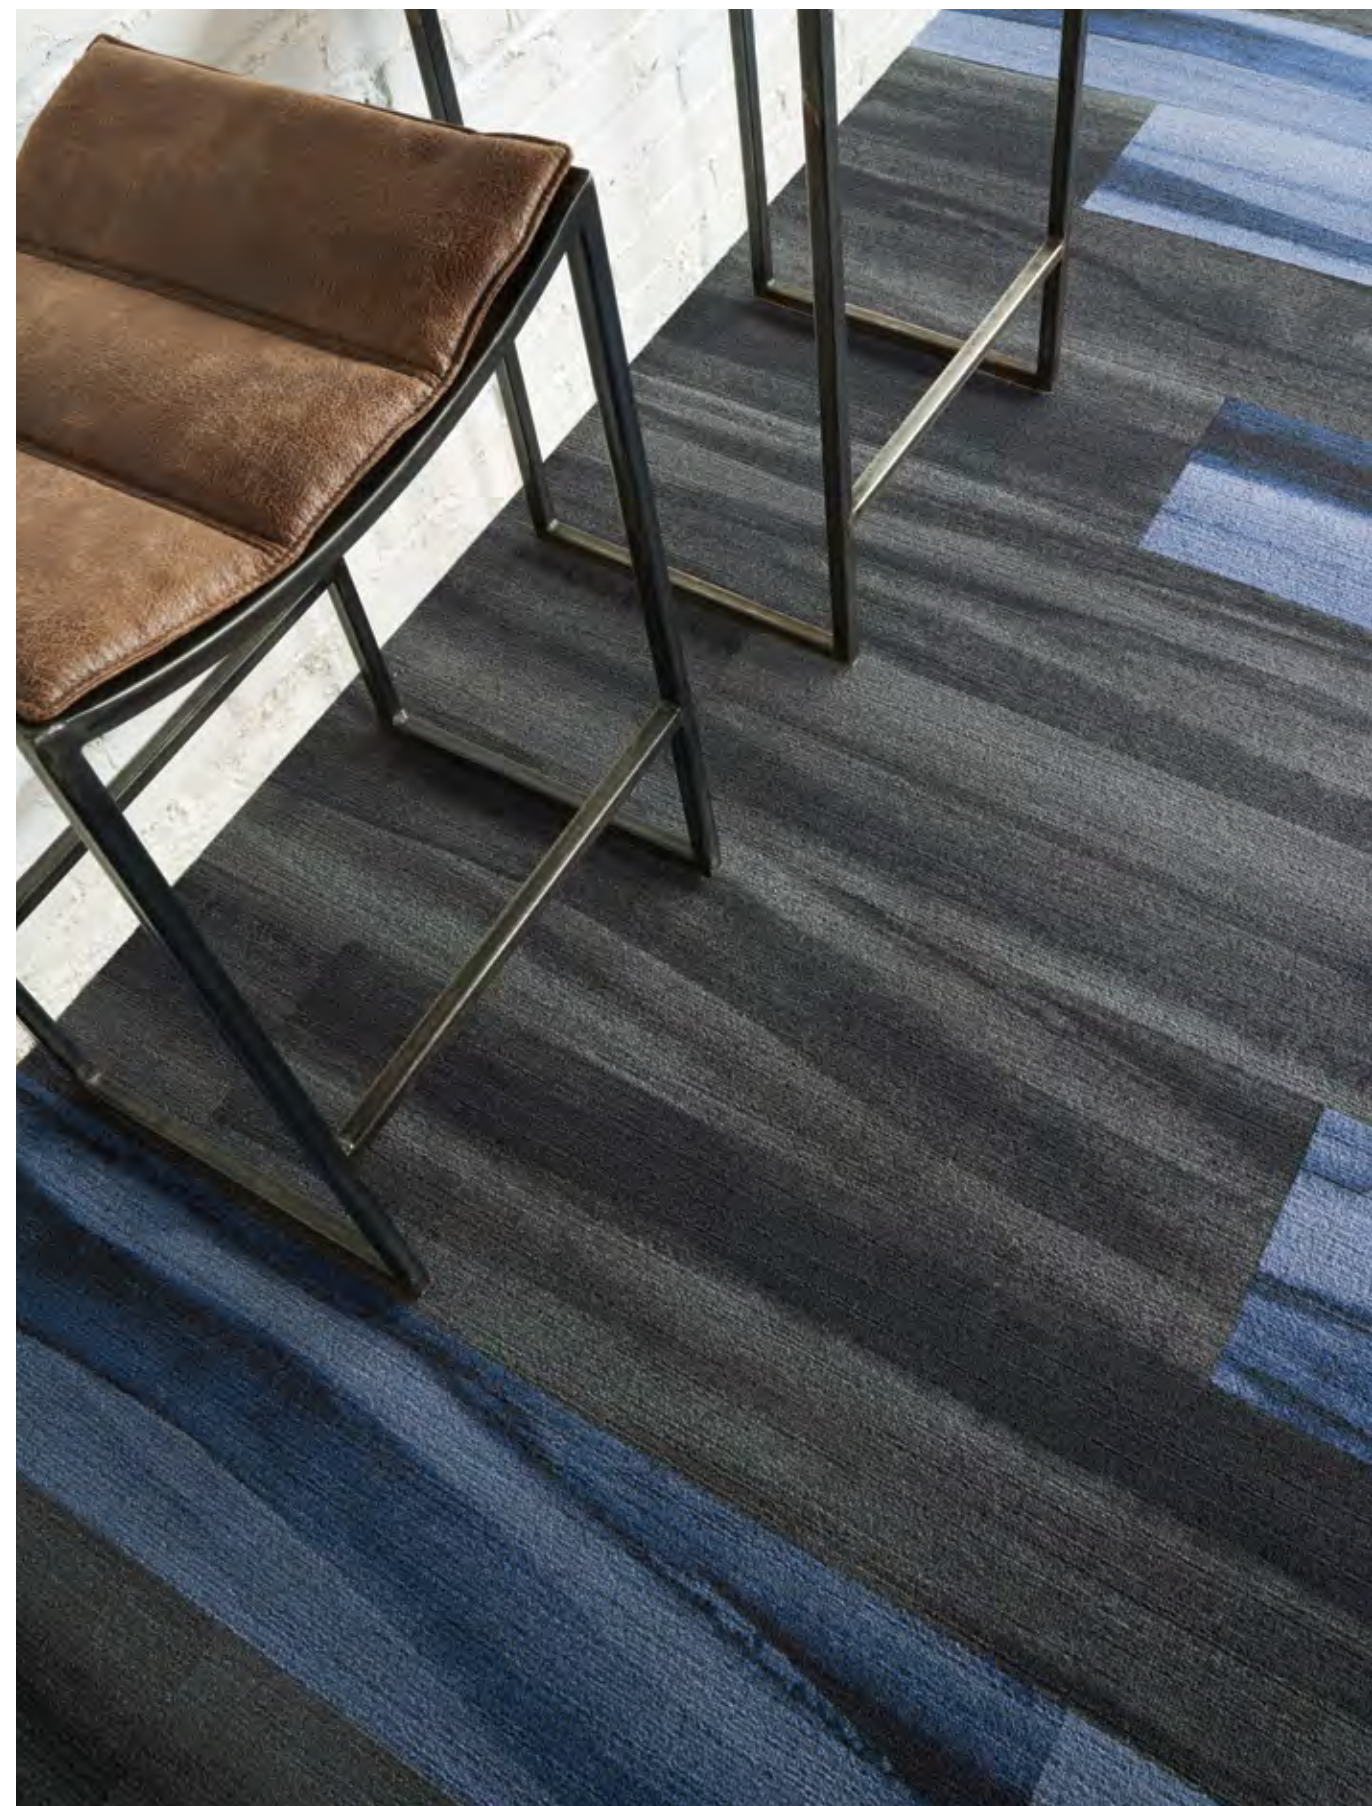

Details in Shadow Tone DET13 and Aqua Shade DET249. 25cm x 1m planks. Random ashlar. 13