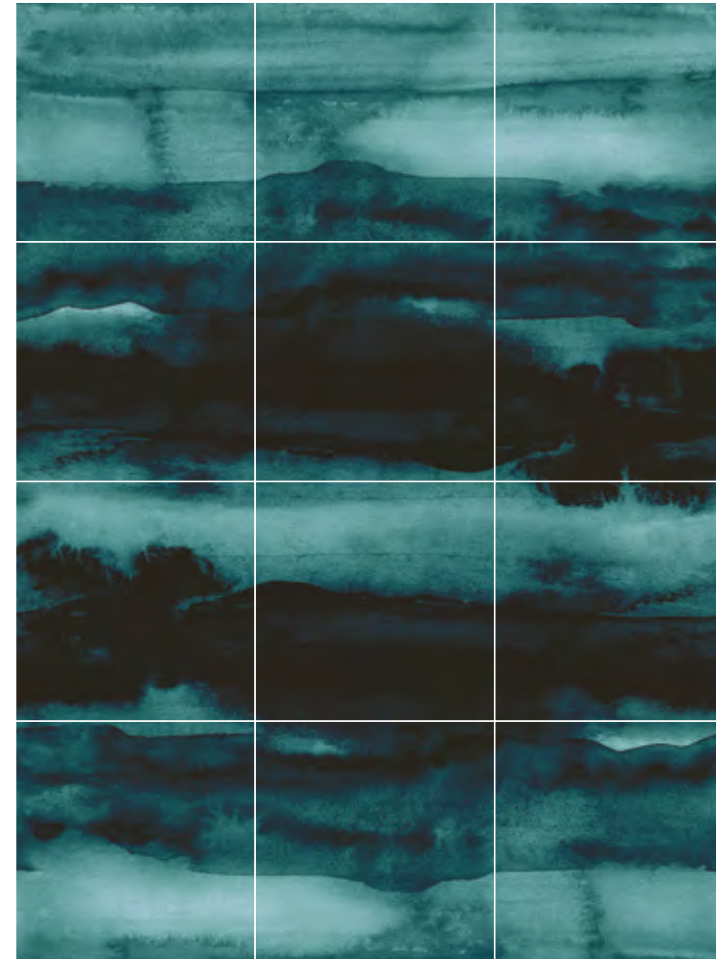

JADE WASH

Rug: ATR161-201