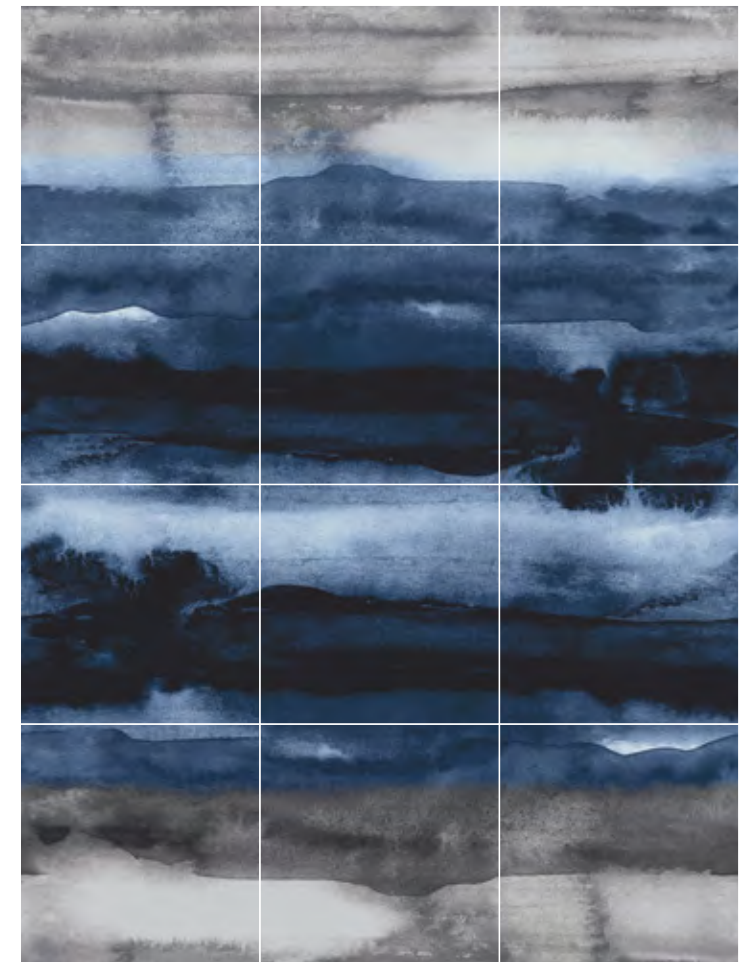

One size

ARTWORK

AQUA BLEND

Rug: ATR140-126-249

AQUA WASH

Rug: ATR248-249

AQUA SHADOW

Rug: ATR153-249