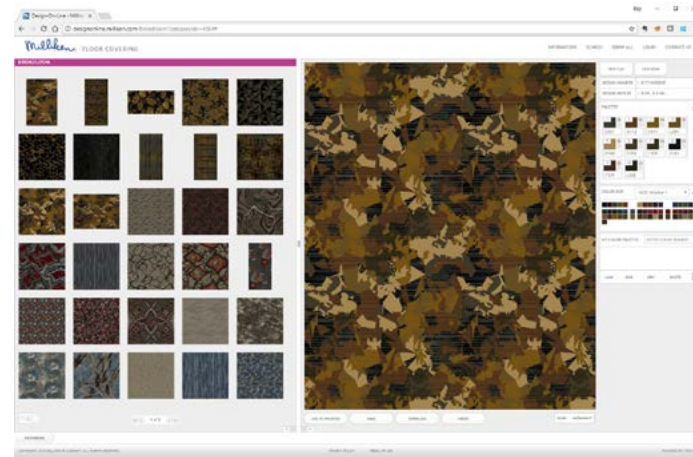

Recolor Any Pattern

Like the patterns but need a different color to coordinate with your project? You have the freedom to recolor any pattern using one of our three color systems: MAX, MOD, or PURE. Our visualization tool makes it easy to recolor and customize any pattern and view it in various room settings.

Once you have created the perfect design, you can save, email, or order laser prints directly from the site.

Visit our online visualization tool at designonline.milliken.com to play with patterns and colors, in both broadloom and tile, and order your custom sample today!