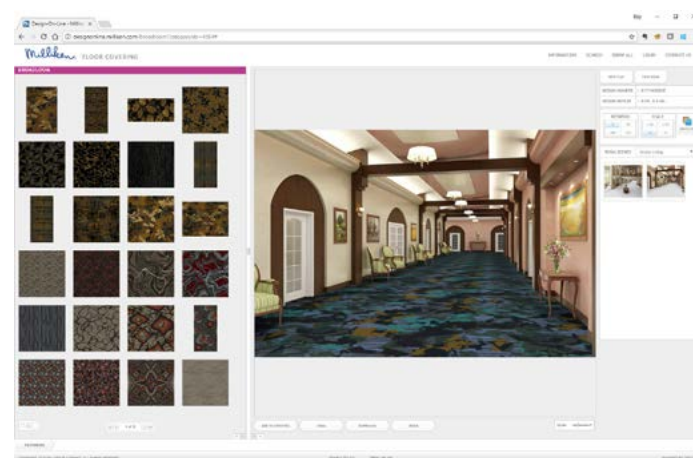

Recolor Any Pattern

Like the patterns but need a different color to coordinate with your project? You have the freedom to recolor any pattern using one of our three color systems: MAX, MOD, or PURE. Our visualization tool makes it easy to recolor and customize any pattern and view it in various room settings.

Once you have created the perfect design, you can save, email, or order laser prints directly from the site.

Visit our online visualization tool at designonline.milliken.com to play with patterns and colors, in both broadloom and tile, and order your custom sample today!