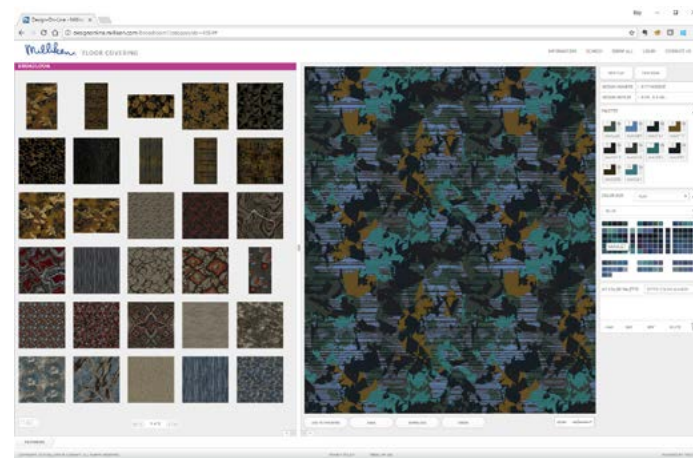

Recolor Any Pattern

Like the patterns but need a different color to coordinate with your project? You have the freedom to recolor any pattern using one of our three color systems: MAX, MOD, or PURE. Our visualization tool makes it easy to recolor and customize any pattern and view it in various room settings.

Once you have created the perfect design, you can save, email, or order laser prints directly from the site.

Visit our online visualization tool at designonline.milliken.com to play with patterns and colors, in both broadloom and tile, and order your custom sample today!