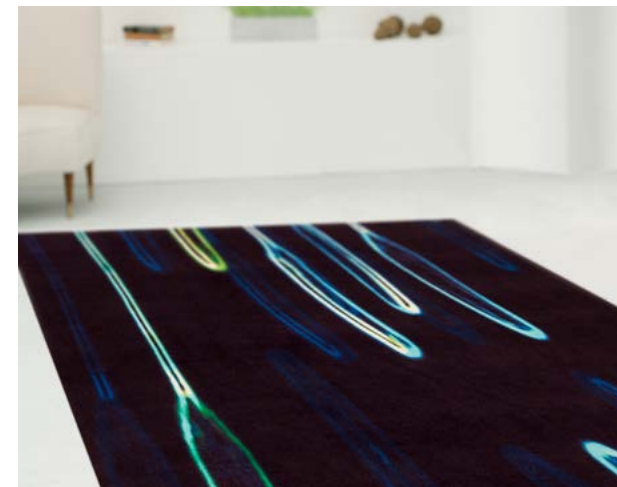

Complete Flooring Solutions

With an industry leading selection of high-performance broadloom, modular carpet, and LVT options, we are inspired to create exceptional hospitality flooring products that will inspire you and your guest.

Whether a custom option from our easy to specify Millitron® patterning technology or a solution dyed nylon carpet tile for a refresh, we have the right color, pattern, and construction that adds value to your property. From the front door, through the lobby to the ballroom and guest room, Milliken brings innovative design to every corner of your property.

Broadloom Carpet