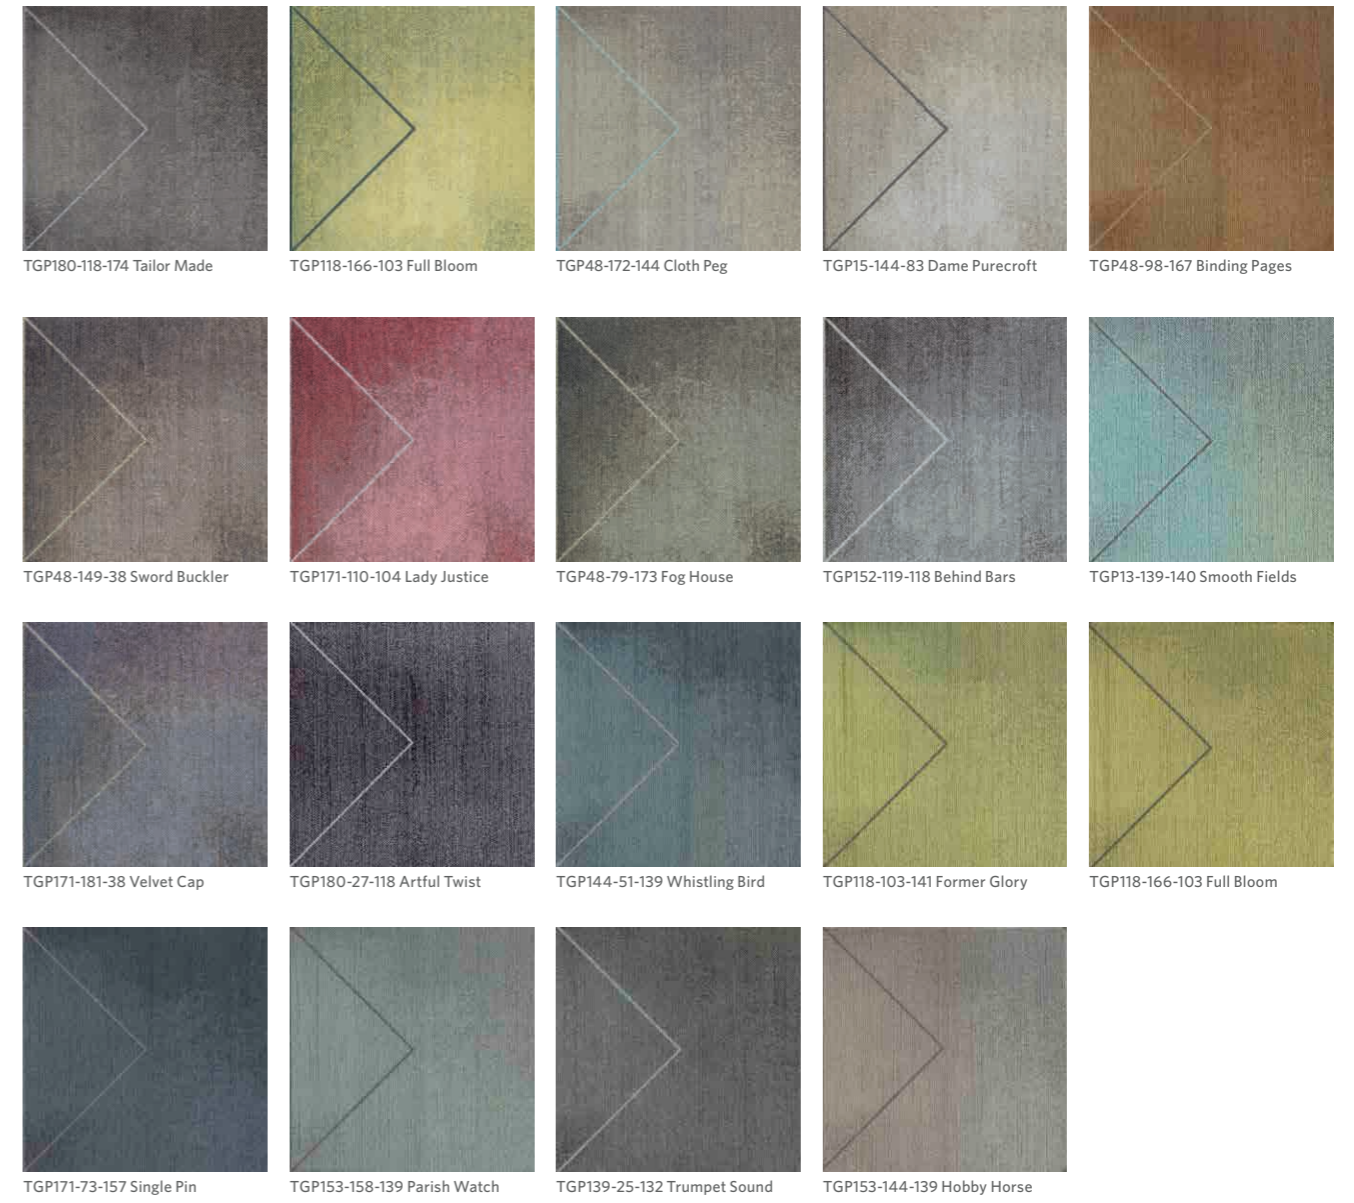

The Clerkenwell collection is a multi tile design — composed of 16 individual tile elements to create one single design. Orders will ship as a randomised assortment of all 16 elements.