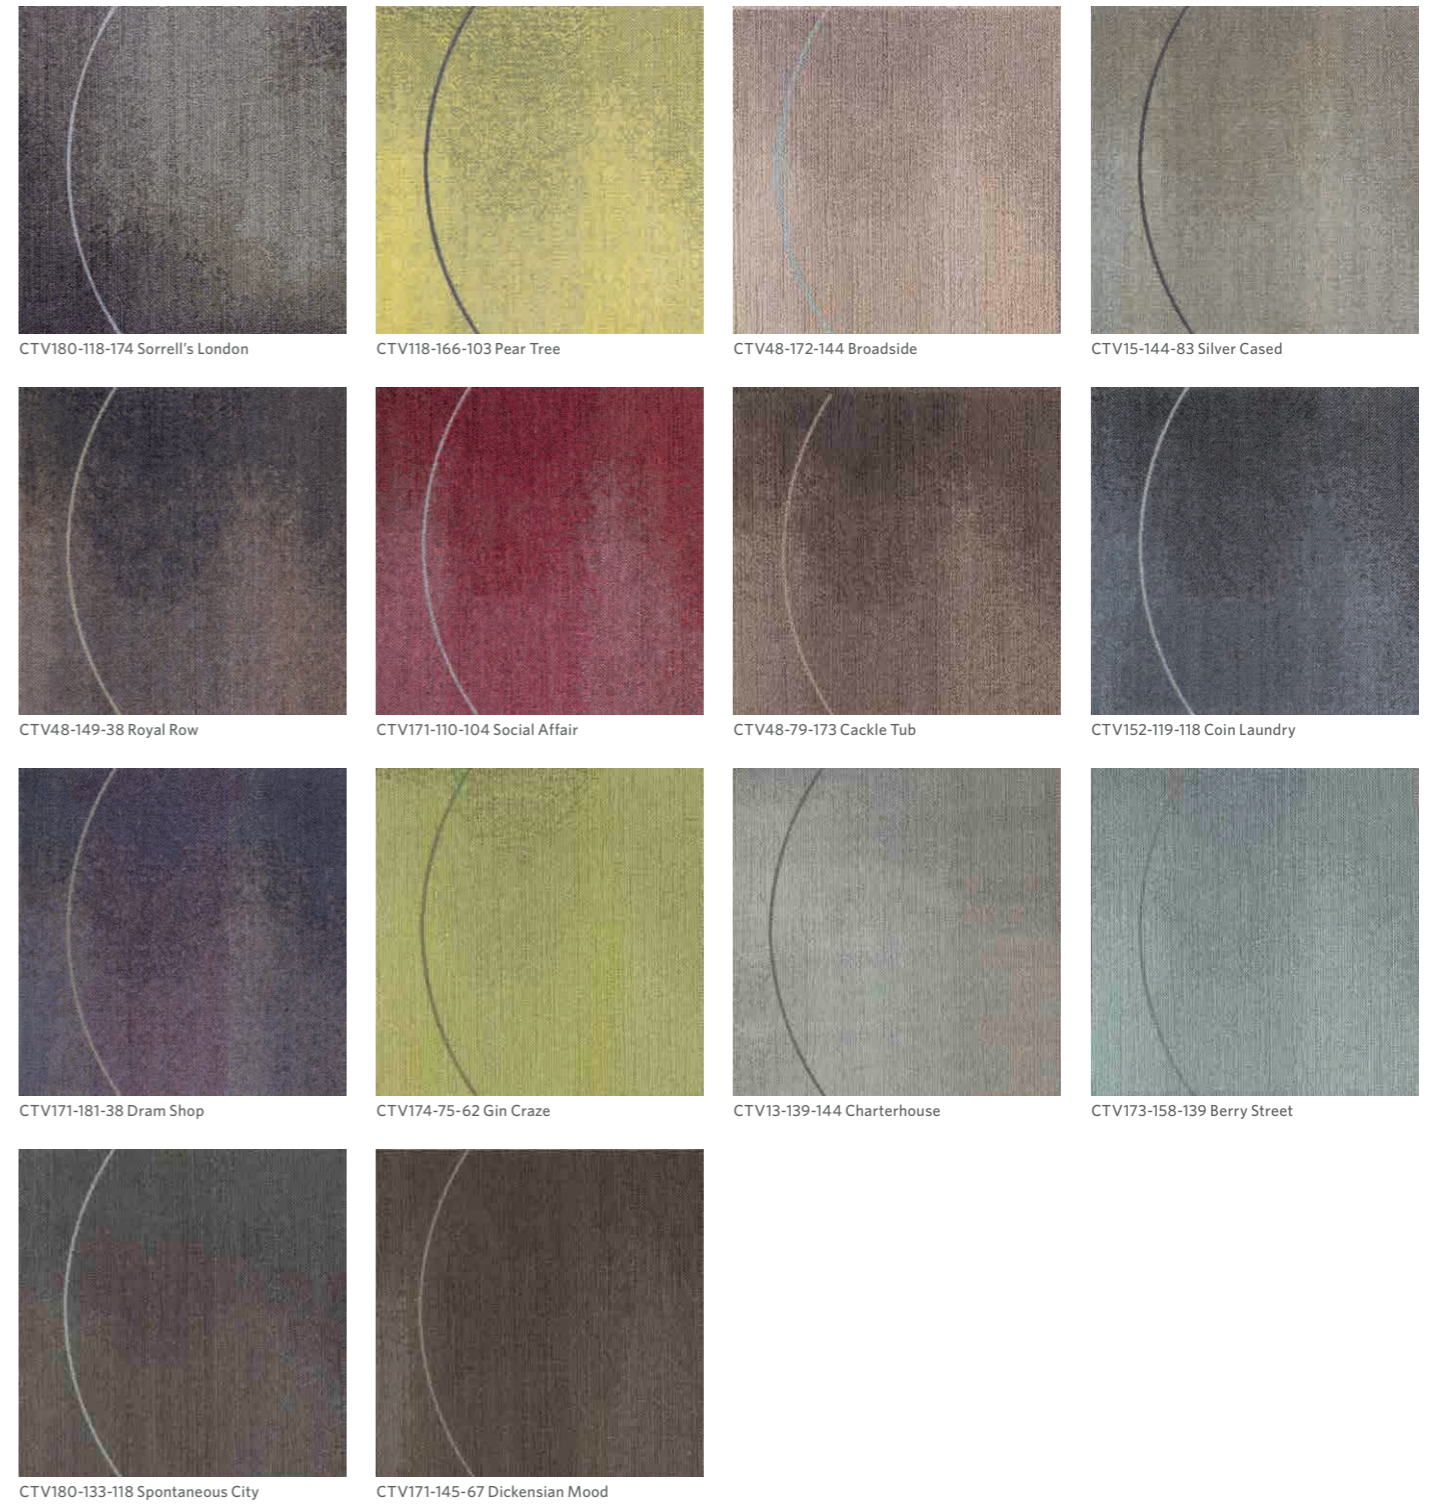

CTV180-118-174 Sorrell's London

CTV118-166-103 Pear Tree

CTV48-172-144 Broadside

CTV15-144-83 Silver Cased

CTV48-149-38 Royal Row

CTV171-110-104 Social Affair

CTV48-79-173 Cackle Tub

CTV152-119-118 Coin Laundry

CTV171-181-38 Dram Shop

CTV174-75-62 Gin Craze

CTV13-139-144 Charterhouse

CTV173-158-139 Berry Street

CTV180-133-118 Spontaneous City

CTV171-145-67 Dickensian Mood

The Clerkenwell collection is a multi tile design — composed of 16 individual tile elements to create one single design. Orders will ship as a randomised assortment of all 16 elements.