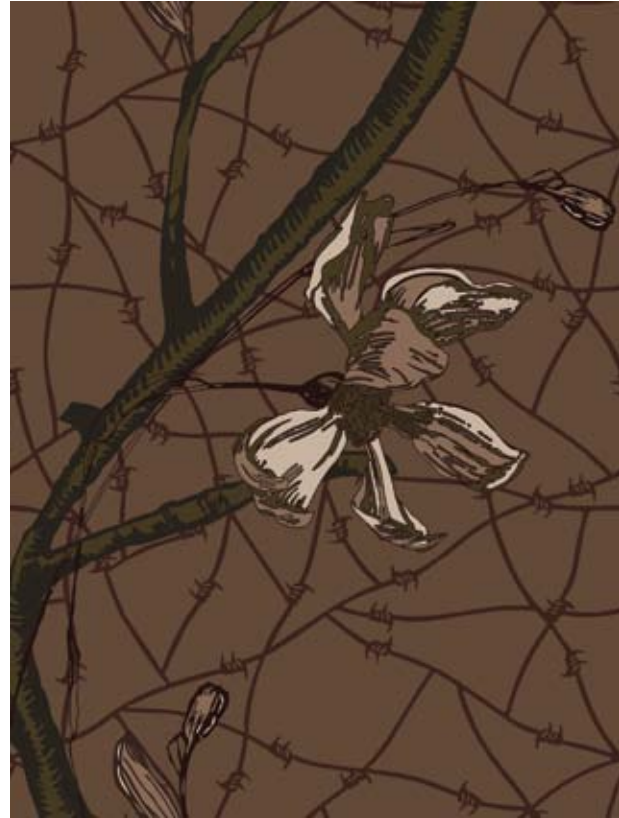

Thirty six pattern repeats shown

BROADLOOM SMALL SCALE

2 10

Order #: 00165550
Pattern repeat:
6.75" W x 6.75" L

Single pattern repeat

BROADLOOM RUG

1 2 5 10 12

Order #: 00178656
Pattern repeat:
81.00" W x 108.00" L