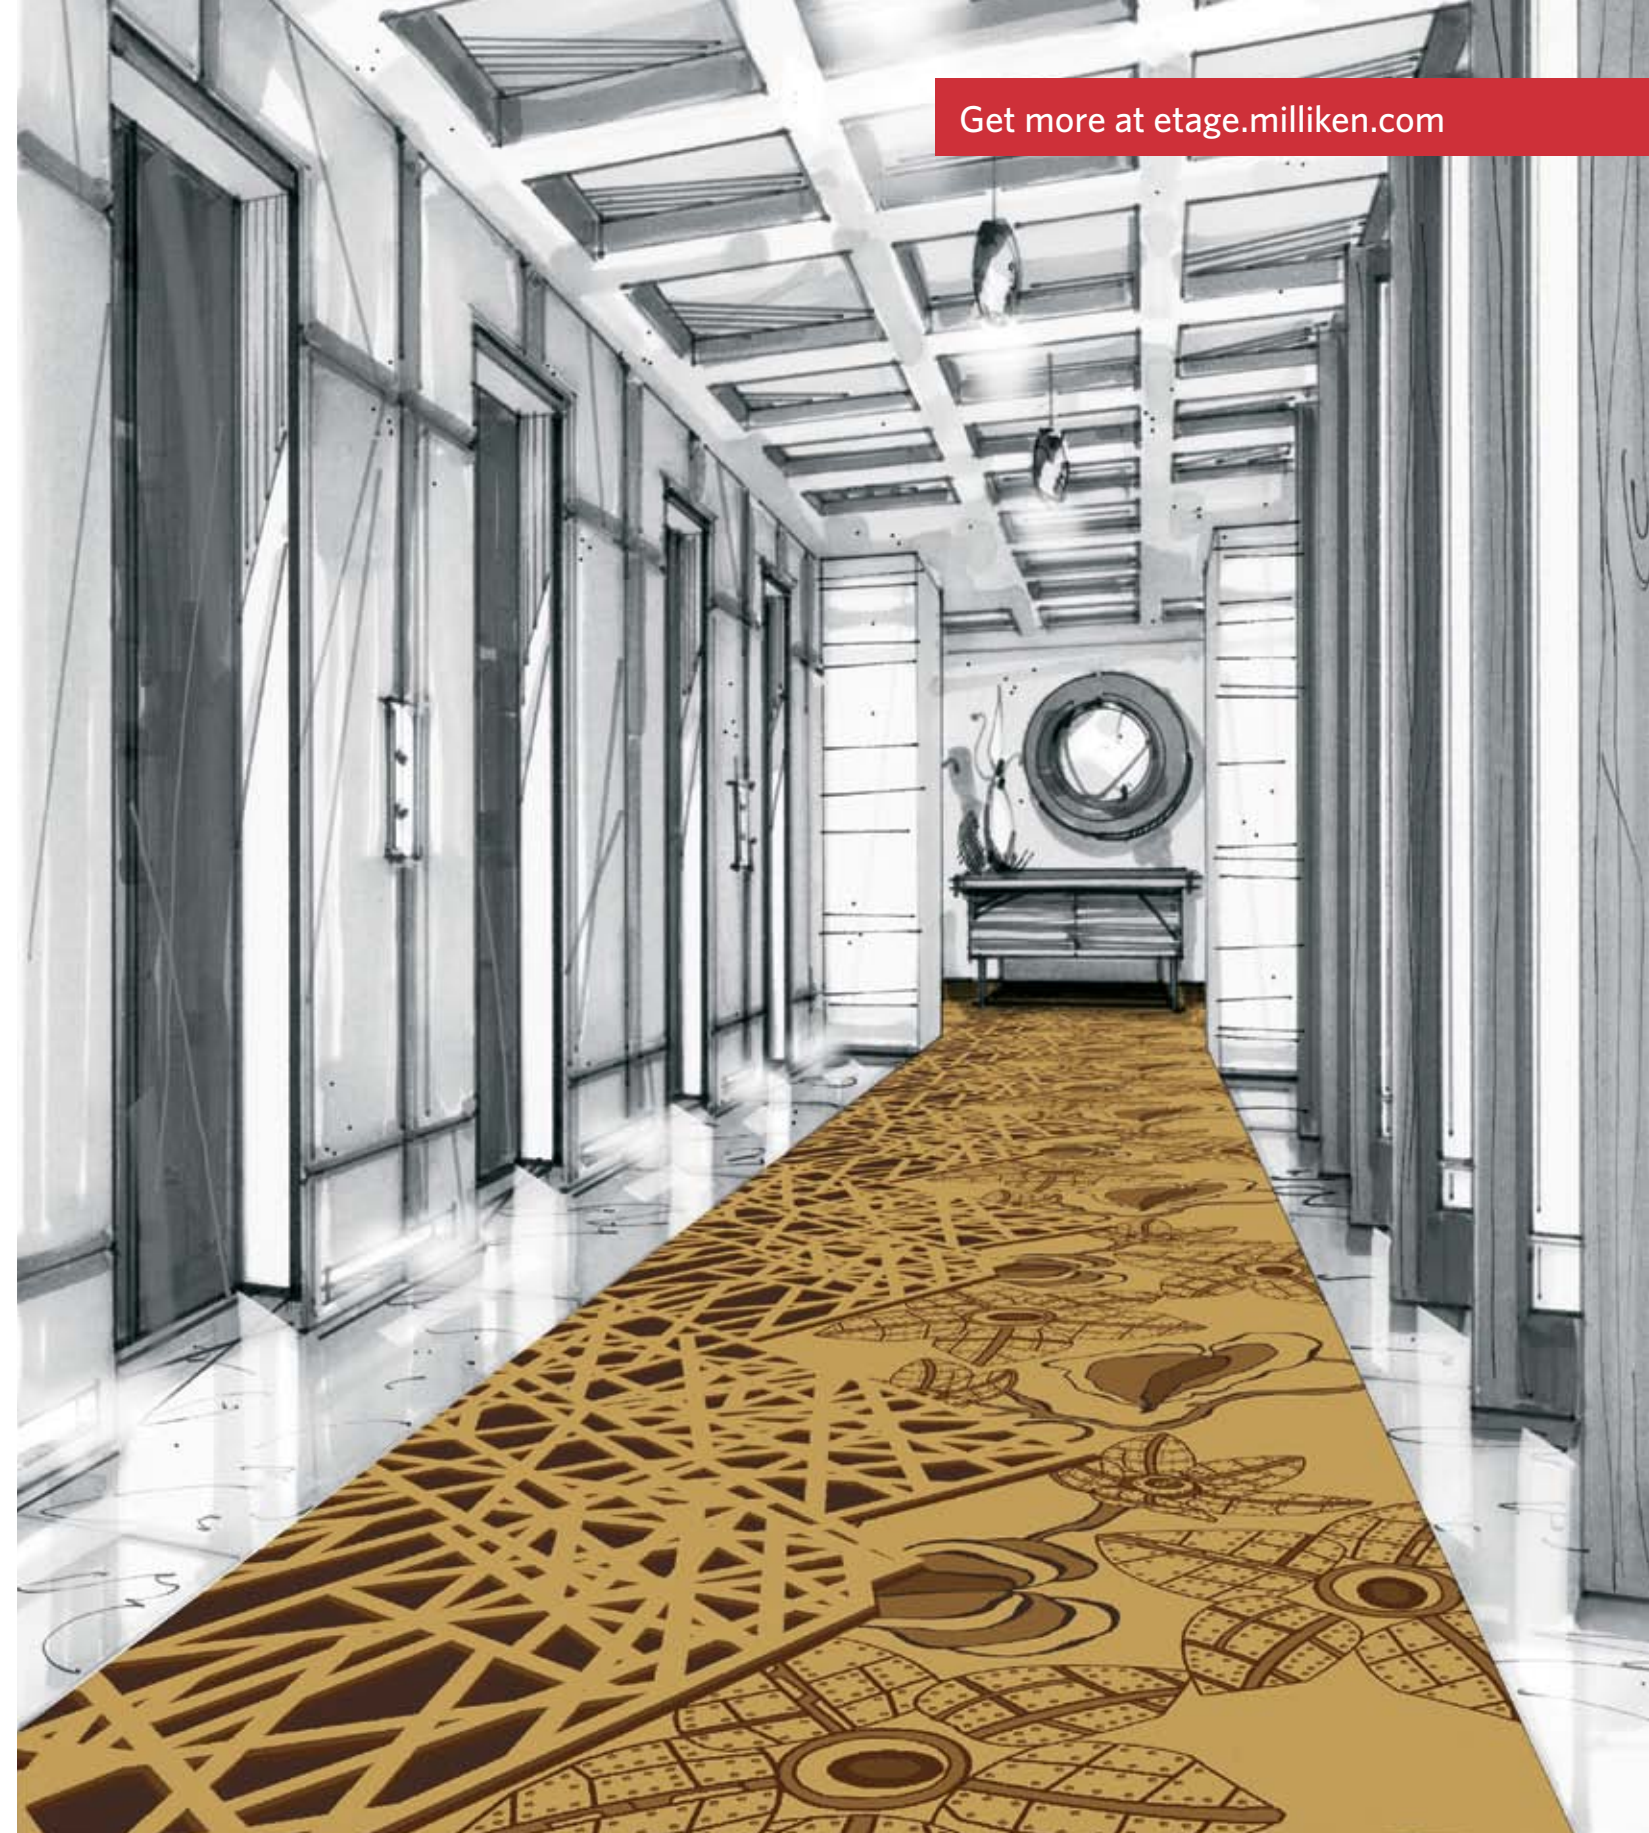

BROADLOOM RUG / RUNNER

Order #: 00179648
Pattern repeat:
81.00" W x 108.00" L

2 4 7 9 11