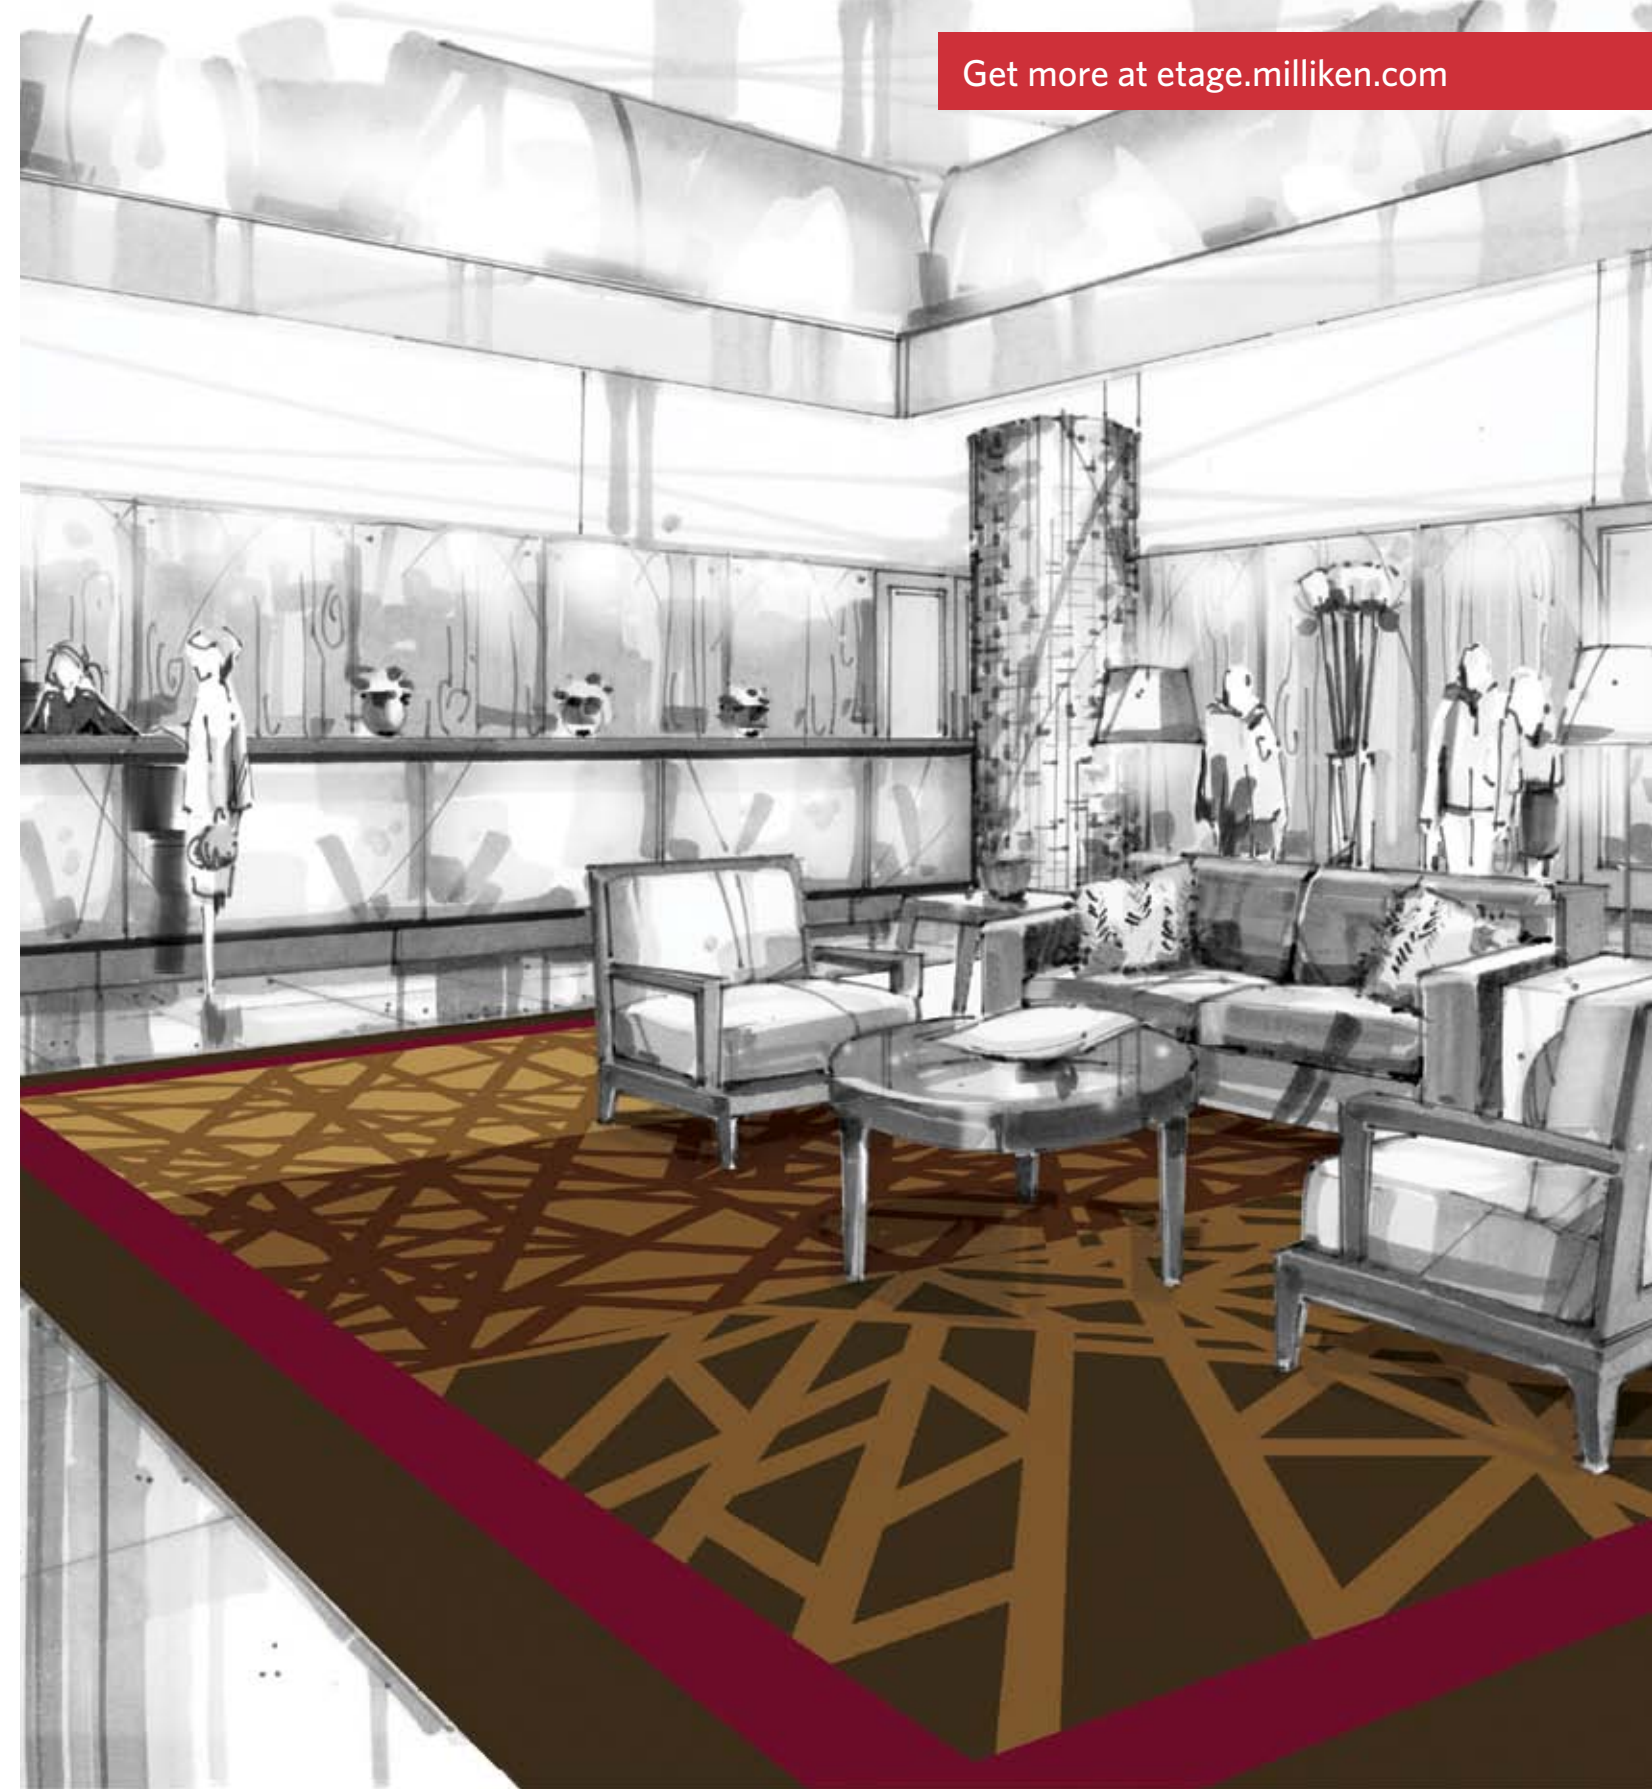

4 9 11

Order #: 00168748
Pattern repeat:
81.00" W x 108.00" L

Single pattern repeat

BROADLOOM RUG

4 9 11

Order #: 00168748
Pattern repeat:
81.00" W x 108.00" L

BROADLOOM SOLIDS

3 4