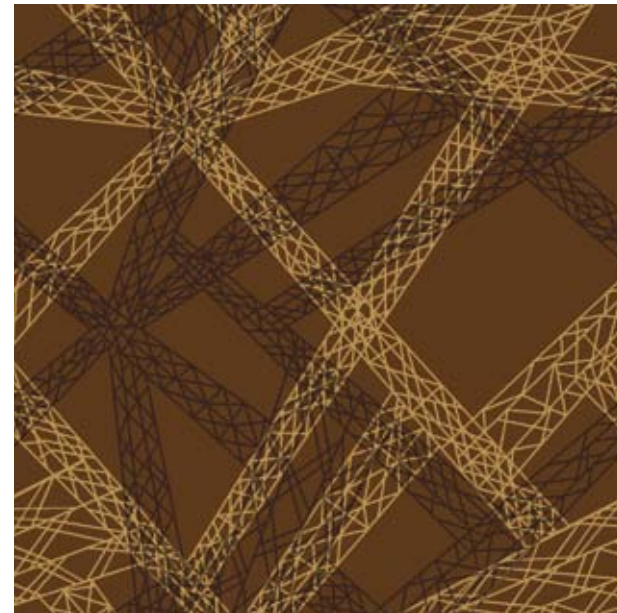

Order #: 00179648
Pattern repeat:
81.00" W x 108.00" L

2 4 7 9 11

Single pattern repeat

BROADLOOM MEDIUM SCALE

Order #: 00168761
Pattern repeat:
81.00" W x 81.00" L

4 9 11

Single pattern repeat

BROADLOOM LARGE SCALE