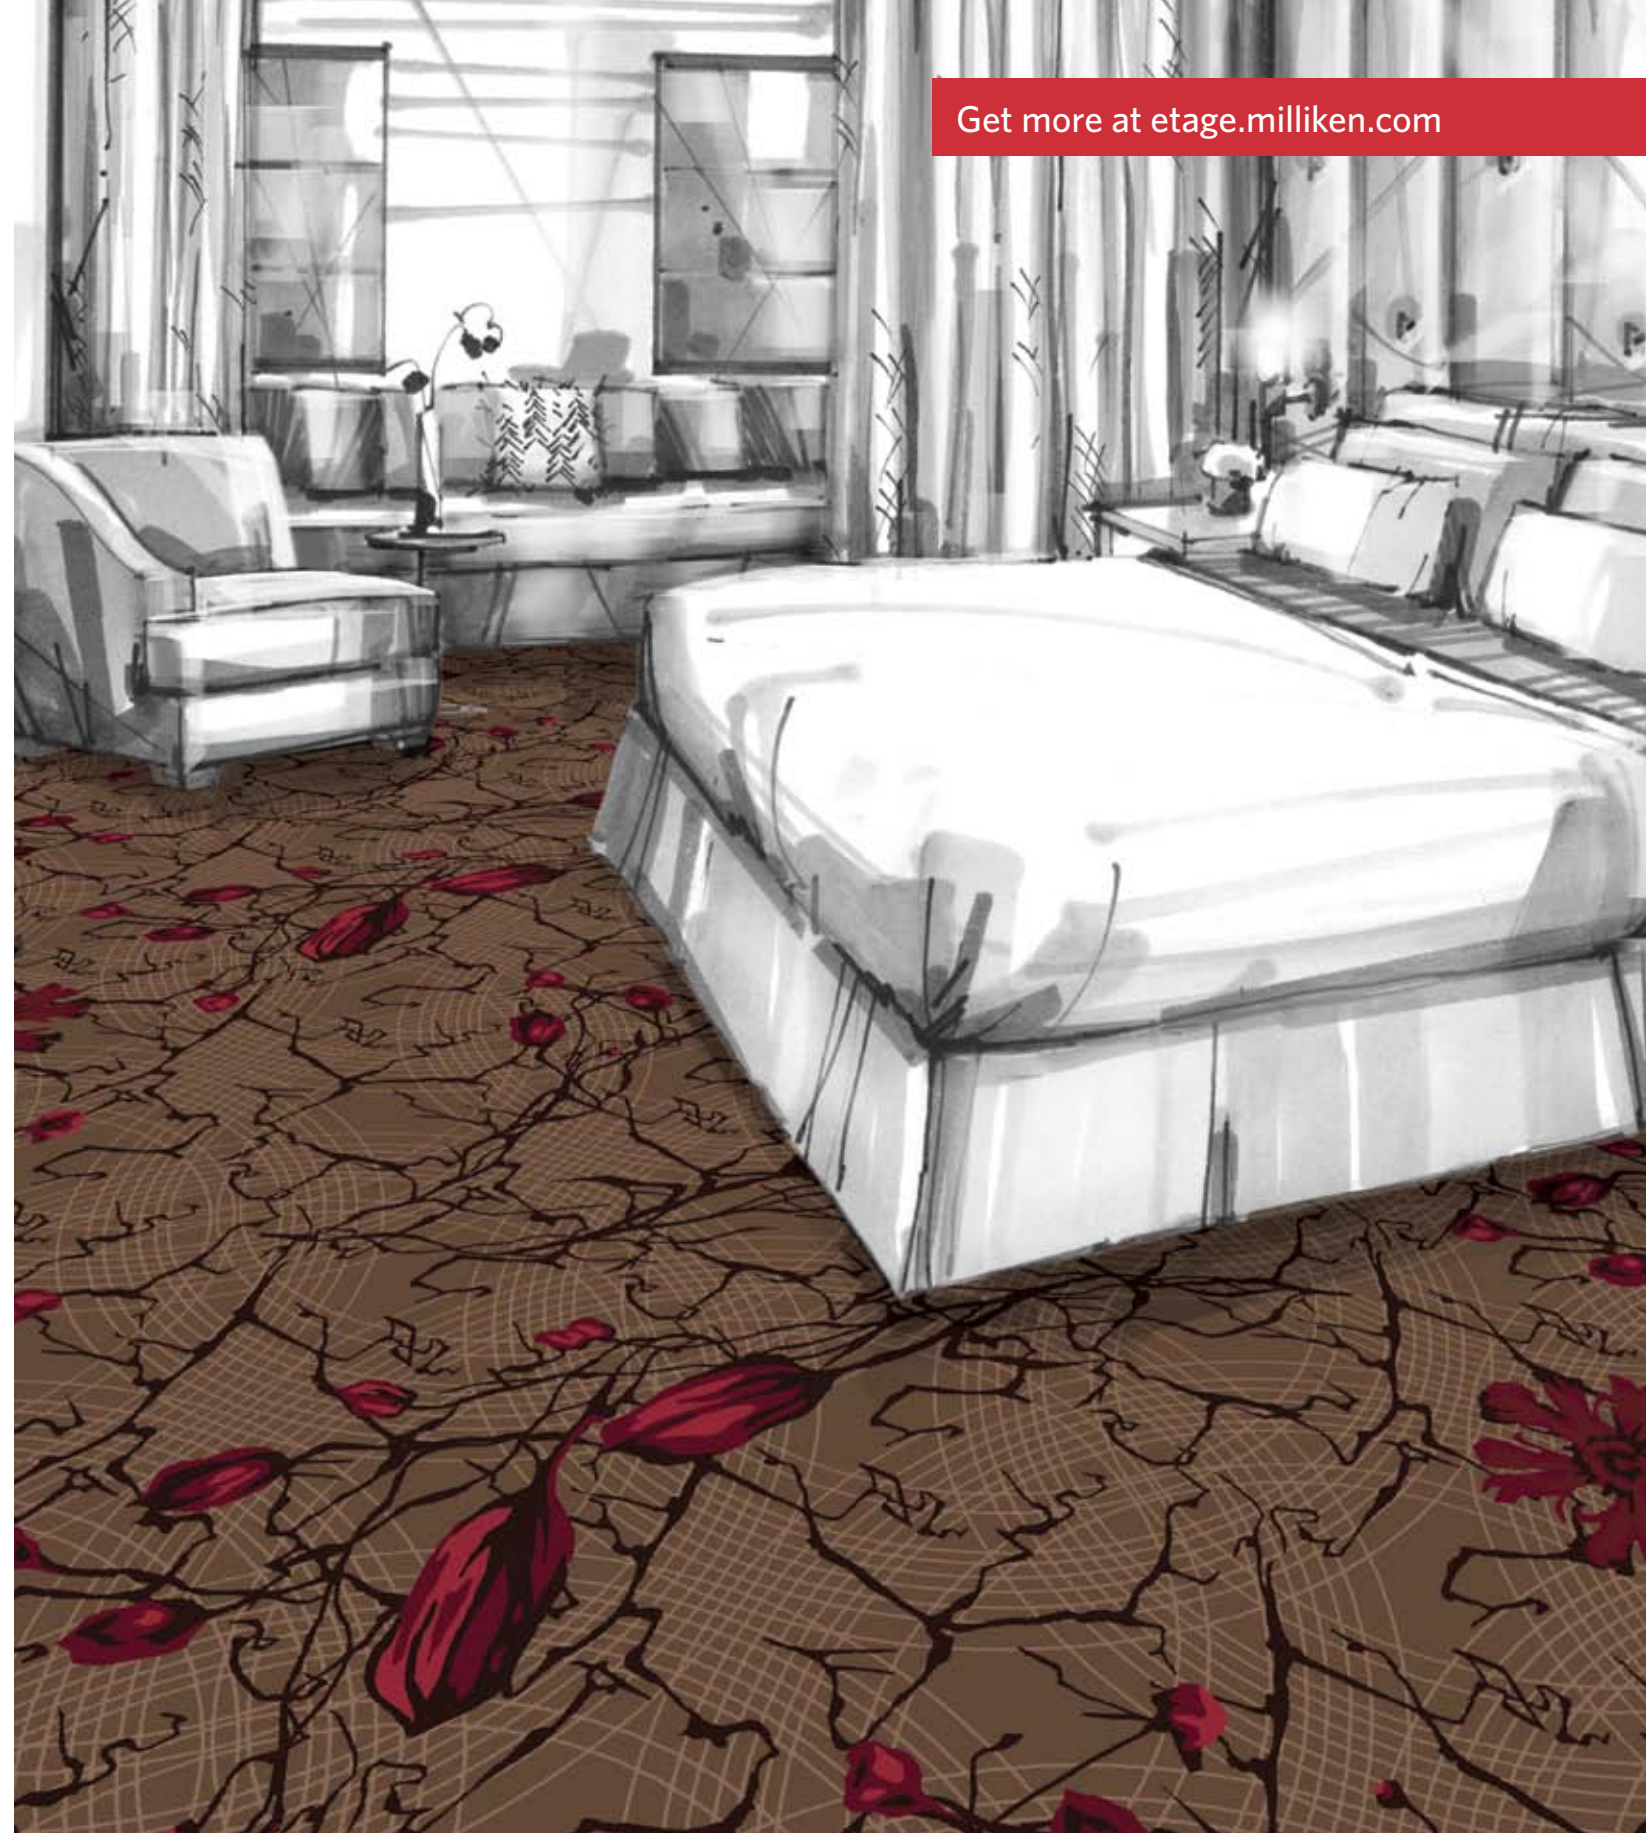

2 5 10

Order #: 00180132
Pattern repeat:
40.50" W x 40.50" L

Single pattern repeat

BROADLOOM LARGE SCALE

1 5 6 8 10

Order #: 00178650
Pattern repeat:
81.00" W x 81.00" L

BROADLOOM LARGE SCALE

1 5 6 8 10