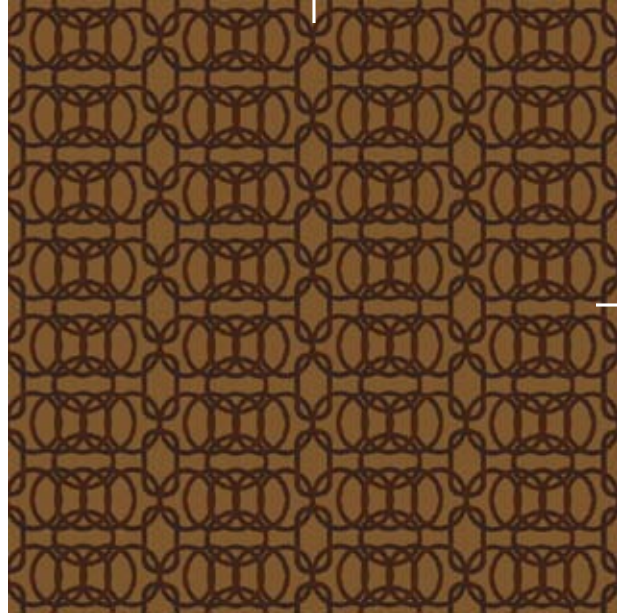

Single pattern repeat

BROADLOOM RUG

Order #: 00168763
 Pattern repeat:
 81.00" W x 121.50" L

Truss

Four pattern repeats shown

BROADLOOM SMALL SCALE

2 4 9

Order #: 00173586
Pattern repeat:
20.25" W x 20.25" L