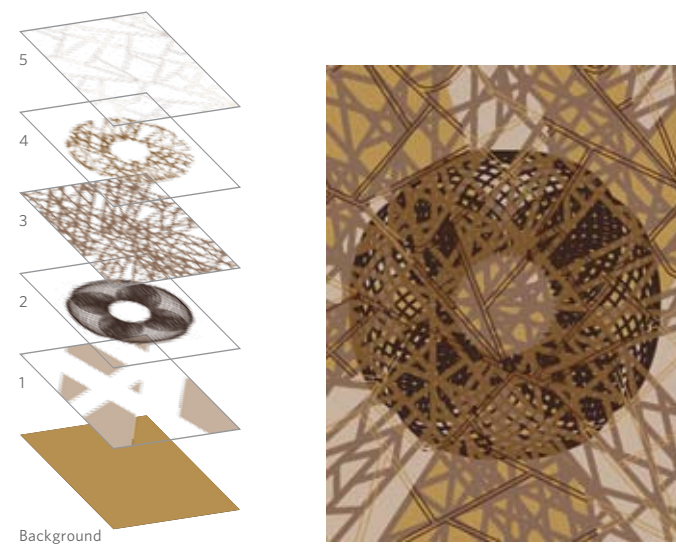

No change is too great or too small (like simply choosing different colors from a pre-designed rug/runner).

3

Choose a carpet construction that suits your installation.

Contact your Milliken representative to discuss the carpet construction that's best for you.

When it's time to break away from traditional hospitality looks, engage in étage technology.

This all-new process builds a complex pattern, layer by layer. Creating a fully custom look is as simple as choosing and combining layers — layers of organic design elements that defy traditional ideas of symmetry, boxes and borders. Étage technology brings a kind of freedom of design never before known in the hospitality industry.

Each collection includes small-, medium- and large-scale elements for ultimate flexibility in defining rugs, runners and open areas. Combine broadloom and modular and get the best of both. Freedom. Control. It's all here, waiting for an artist's touch. Exclusively from Milliken.