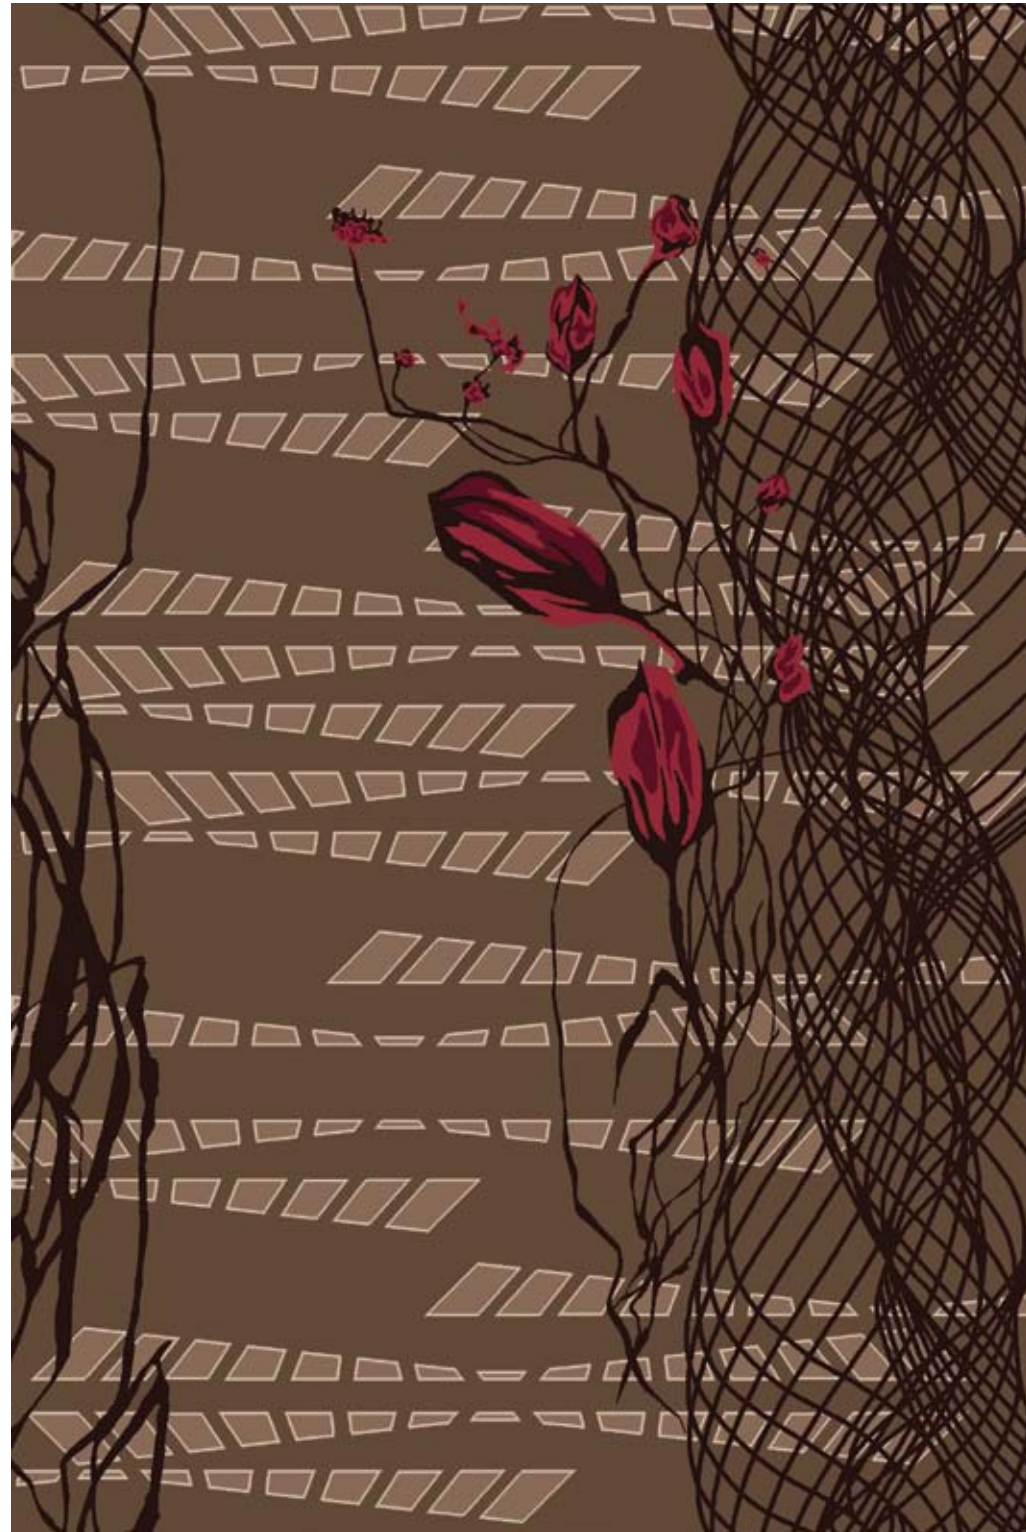

BROADLOOM RUG / RUNNER

1 5 10 12

Order #: 00165554
Pattern repeat:
81.00" W x 121.50" L

Single pattern repeat

Background

BROADLOOM RUG / RUNNER

- 1
- 5
- 6
- 8
- 10
- 12

Order #: 00165537
 Pattern repeat:
 81.00" W x 121.50" L