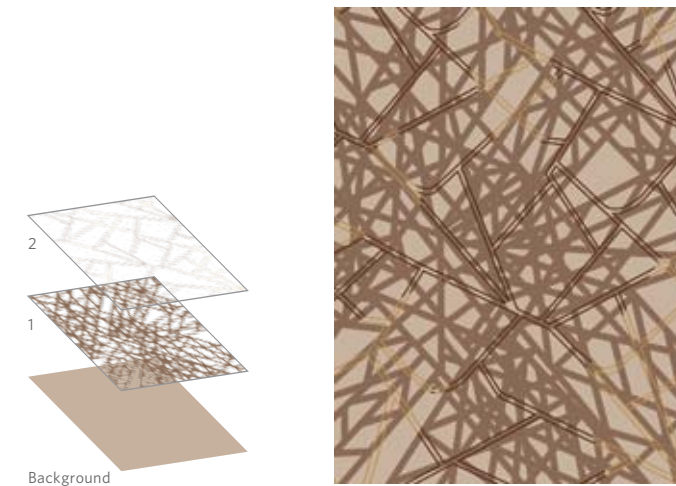

Layers can be added, subtracted, re-ordered, rotated, re-sized and re-colored in any combination to suit your needs.