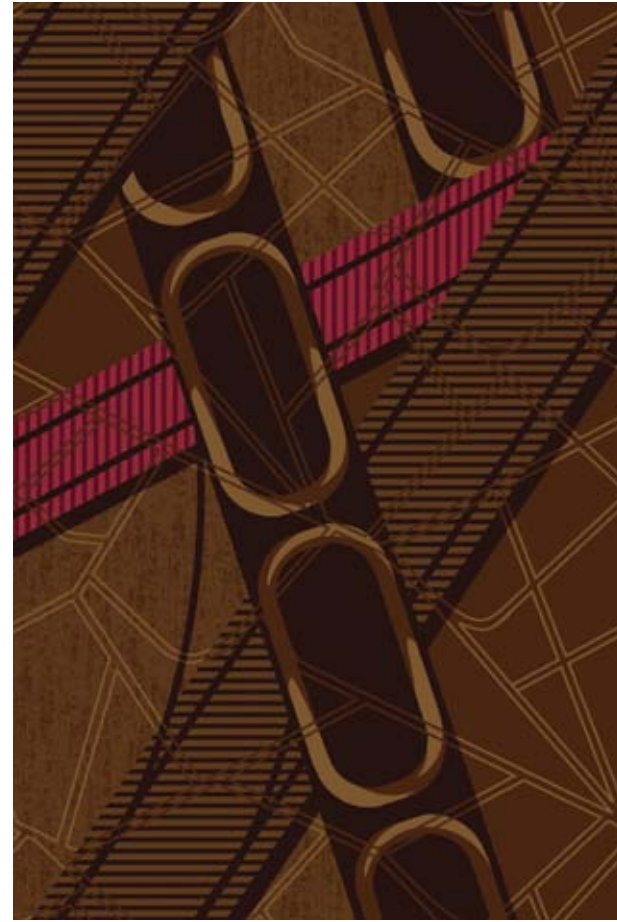

Single pattern repeat

BROADLOOM RUG / RUNNER

1 4 6 7 8 9

Order #: 00168789
Pattern repeat:
81.00" W x 121.50" L