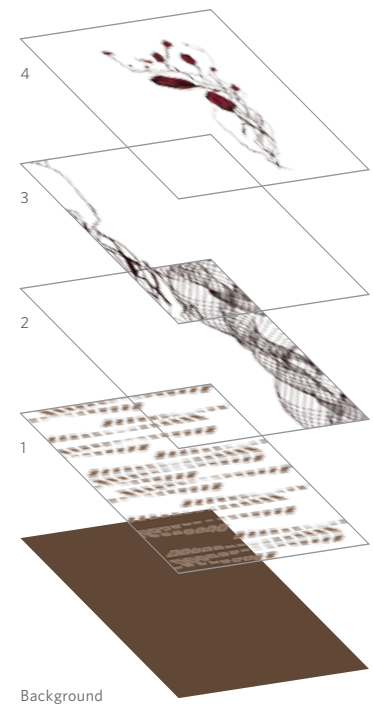

Background