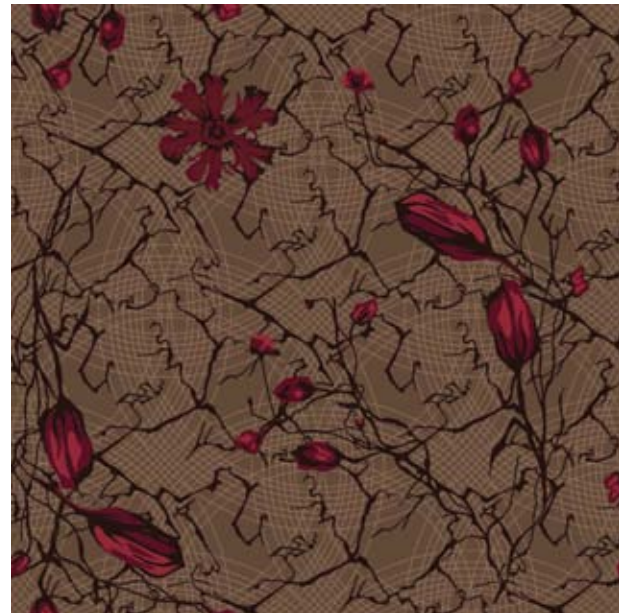

Single pattern repeat

BROADLOOM LARGE SCALE

1 5 6 8 10

Order #: 00178650
Pattern repeat:
81.00" W x 81.00" L