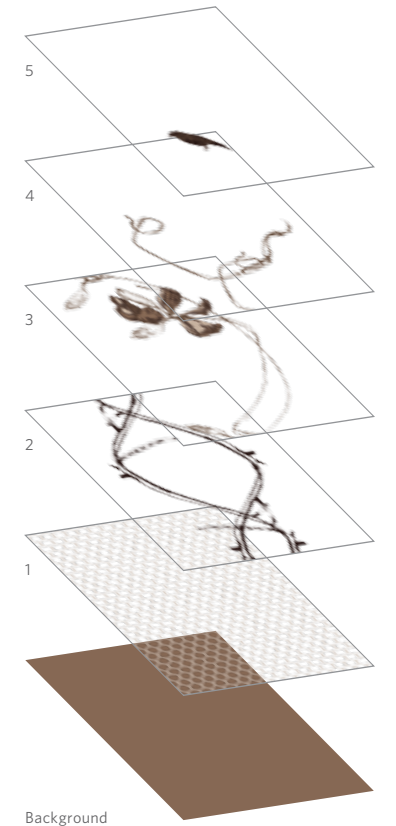

2 10

Order #: 00165550
Pattern repeat:
6.75" W x 6.75" L

1 2 5 10 12

Order #: 00178656
Pattern repeat:
81.00" W x 108.00" L

5 10 12

Order #: 00158393
Pattern repeat:
20.25" W x 20.25" L

1 2 5 10

Order #: 00180365
Pattern repeat:
81.00" W x 81.00" L

1 5 10 12

Order #: 00165554
Pattern repeat:
81.00" W x 121.50" L