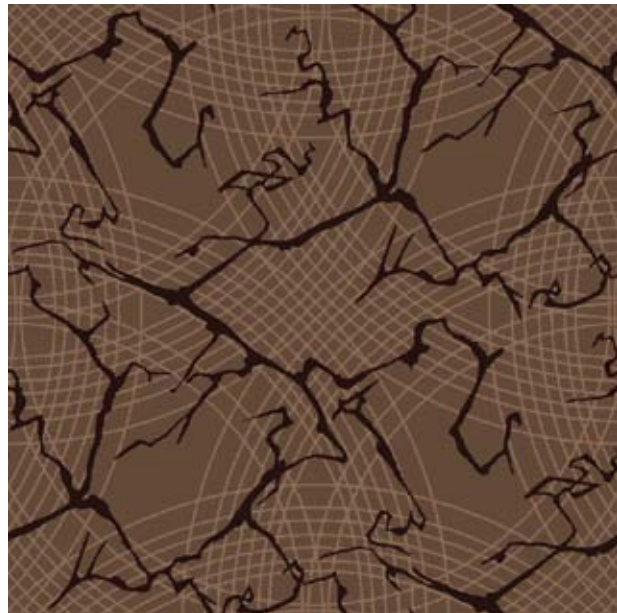

1 5

Order #: 00180740
Pattern repeat:
20.25" W x 20.25" L

Single pattern repeat

BROADLOOM RUG

1 5 6 10 12

Order #: 00178646
Pattern repeat:
81.00" W x 108.00" L

Single pattern repeat

BROADLOOM MEDIUM SCALE