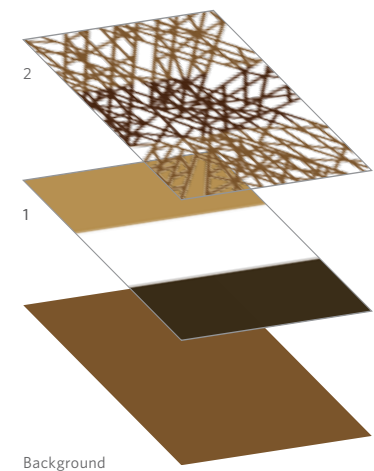

Repeating Layers

Repeating pattern, creates depth in designs, transparent background.

Colorway

The Industria collection has twelve colors from over 1360 options in our Pure Color system. For short-lead time projects, our MAXX Color provides another quick custom color solution.

pure|color

Based on the Natural Color System (NCS), the Pure Color Box lets designers play with the entire color wheel. With over 1360 defined colors and endless options in-between, PureColor makes custom easy.

The colors represented above are approximations only. *Available approximate matches for Maxx Color (for carpet in a hurry).

Motifs

Single design elements, no repeat, on a transparent background

BROADLOOM RUG