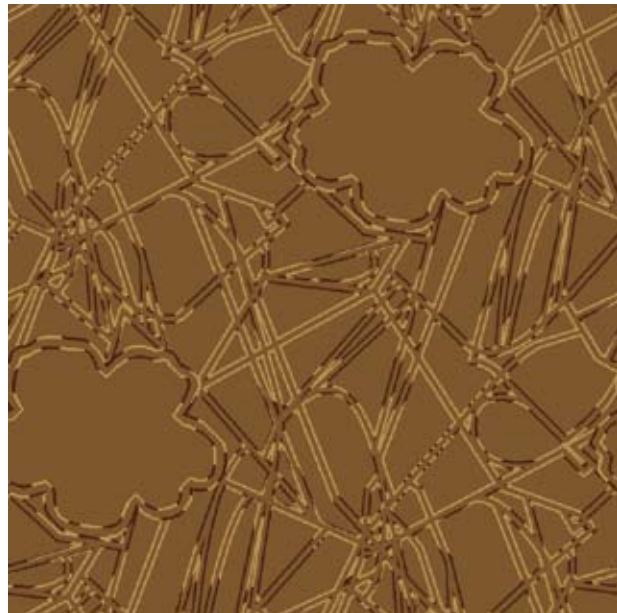

Single pattern repeat

BROADLOOM RUG / RUNNER

1 4 6 7 8 9

Order #: 00168789
Pattern repeat:
81.00" W x 121.50" L

Single pattern repeat

BROADLOOM MEDIUM SCALE

4 9 11

Order #: 00168799
Pattern repeat:
40.50" W x 40.50" L