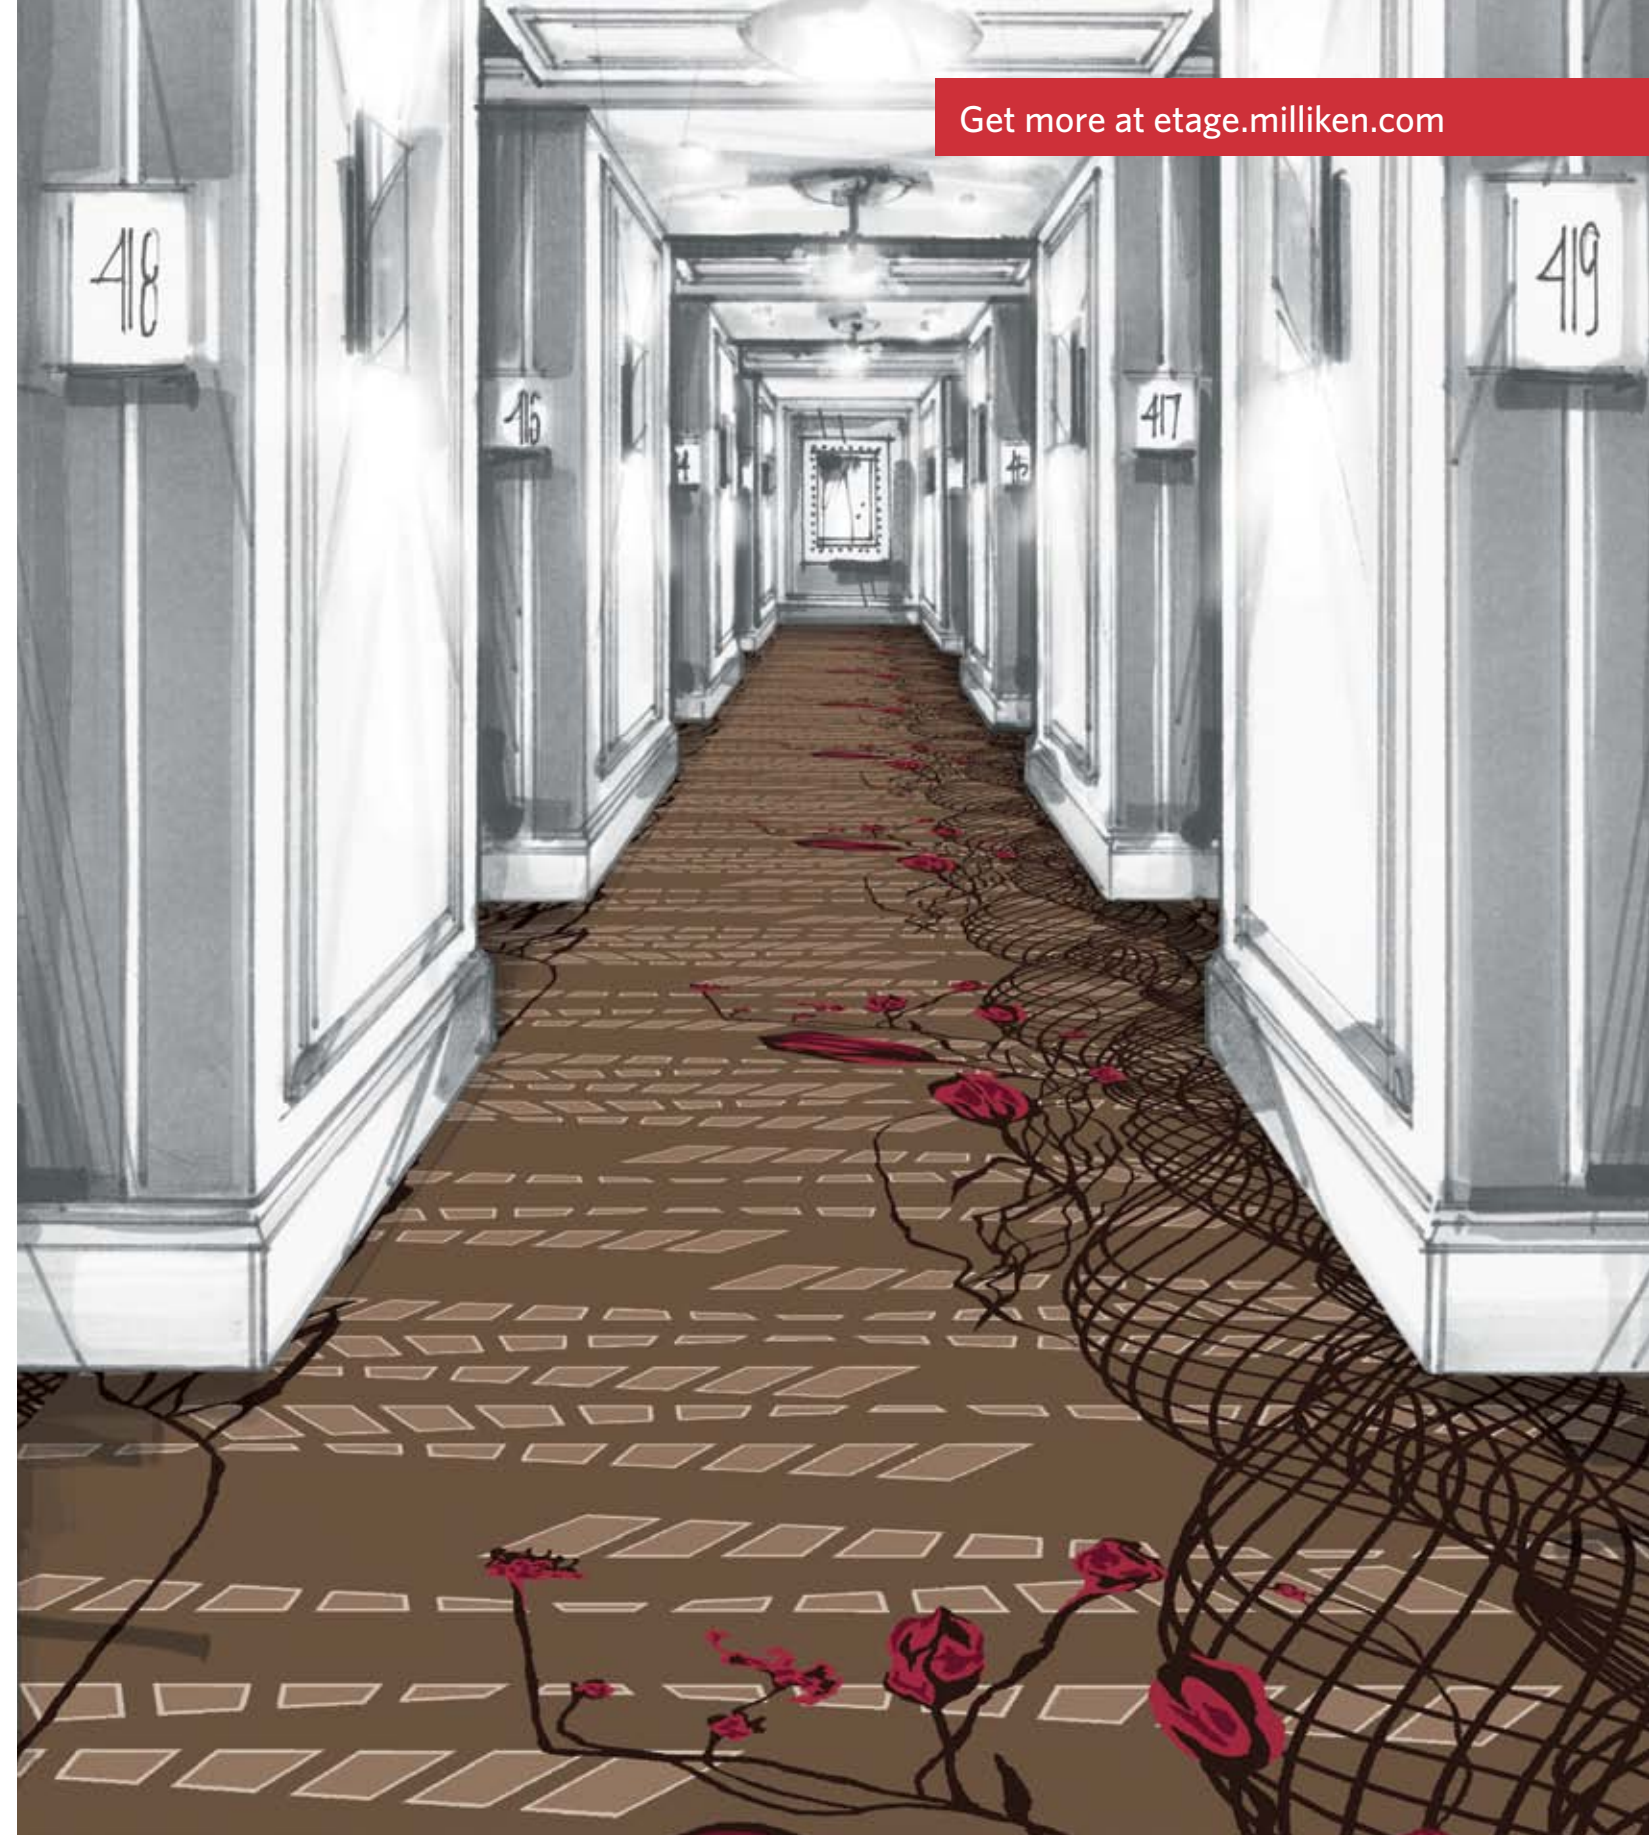

BROADLOOM RUG / RUNNER

- 1
- 5
- 6
- 8
- 10
- 12

Order #: 00165537
Pattern repeat:
81.00" W x 121.50" L