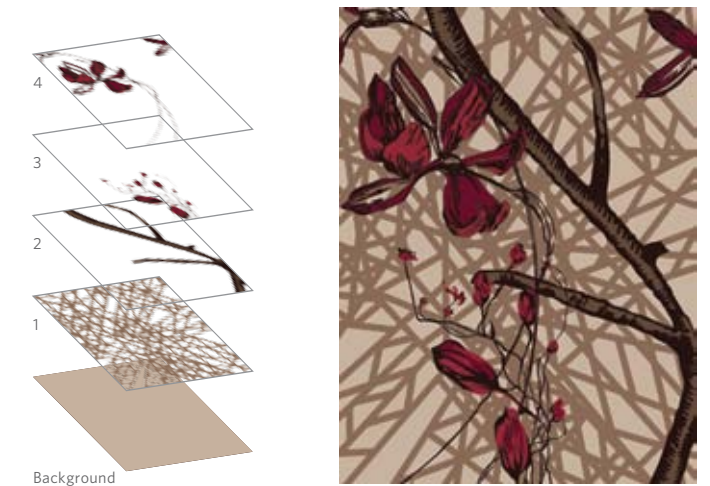

Best of all, repeating layers and motifs from all étage collections can be used together to create a myriad of designs.