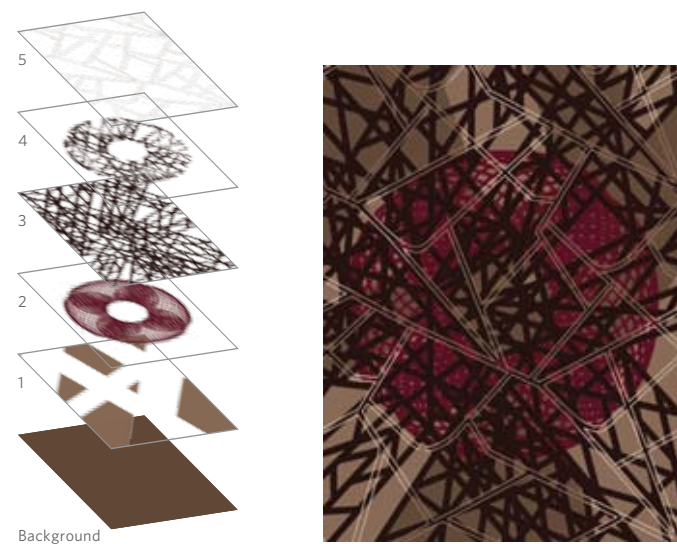

1

Select a design as shown in this brochure, or use étage technology to customize.

Add and subtract design layers and motifs to create your own look. Remember that you must always use at least two layers, one of which must be the background.

Designs shown in the brochure are ready to use, but you can also select them as a starting point for customization using étage technology.

2

Designs in this brochure use a set of colors intended for this particular collection.

Specific colors used in each design are indicated below each pattern image as a swatch of the color with a number inside it. Refer to the colorway diagram on page 3 to find a corresponding color code. These colors are part of the Milliken Pure Color system.