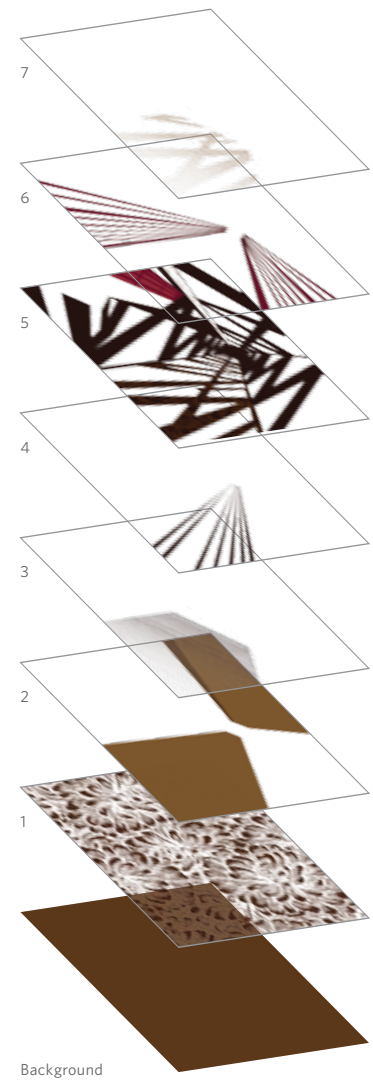

Repeating Layers

Repeating pattern, creates depth in designs, transparent background.

Colorway

The Industria collection has twelve colors from over 1360 options in our Pure Color system. For short-lead time projects, our MAXX Color provides another quick custom color solution.

Order #: 00179648
Pattern repeat:
81.00" W x 108.00" L

2 4 7 9 11

Single pattern repeat

BROADLOOM MEDIUM SCALE

Order #: 00168761
Pattern repeat:
81.00" W x 81.00" L

4 9 11

Single pattern repeat

BROADLOOM LARGE SCALE

Order #: 00178664
Pattern repeat:
81.00" W x 81.00" L

2 7 9 11

BROADLOOM RUG / RUNNER

Order #: 00179648
Pattern repeat:
81.00" W x 108.00" L

2 4 7 9 11

BROADLOOM RUG

Order #: 00168763
 Pattern repeat:
 81.00" W x 121.50" L

Single pattern repeat

BROADLOOM RUG

Order #: 00168763
 Pattern repeat:
 81.00" W x 121.50" L

Truss

Four pattern repeats shown

BROADLOOM SMALL SCALE

2 4 9

Order #: 00173586
Pattern repeat:
20.25" W x 20.25" L