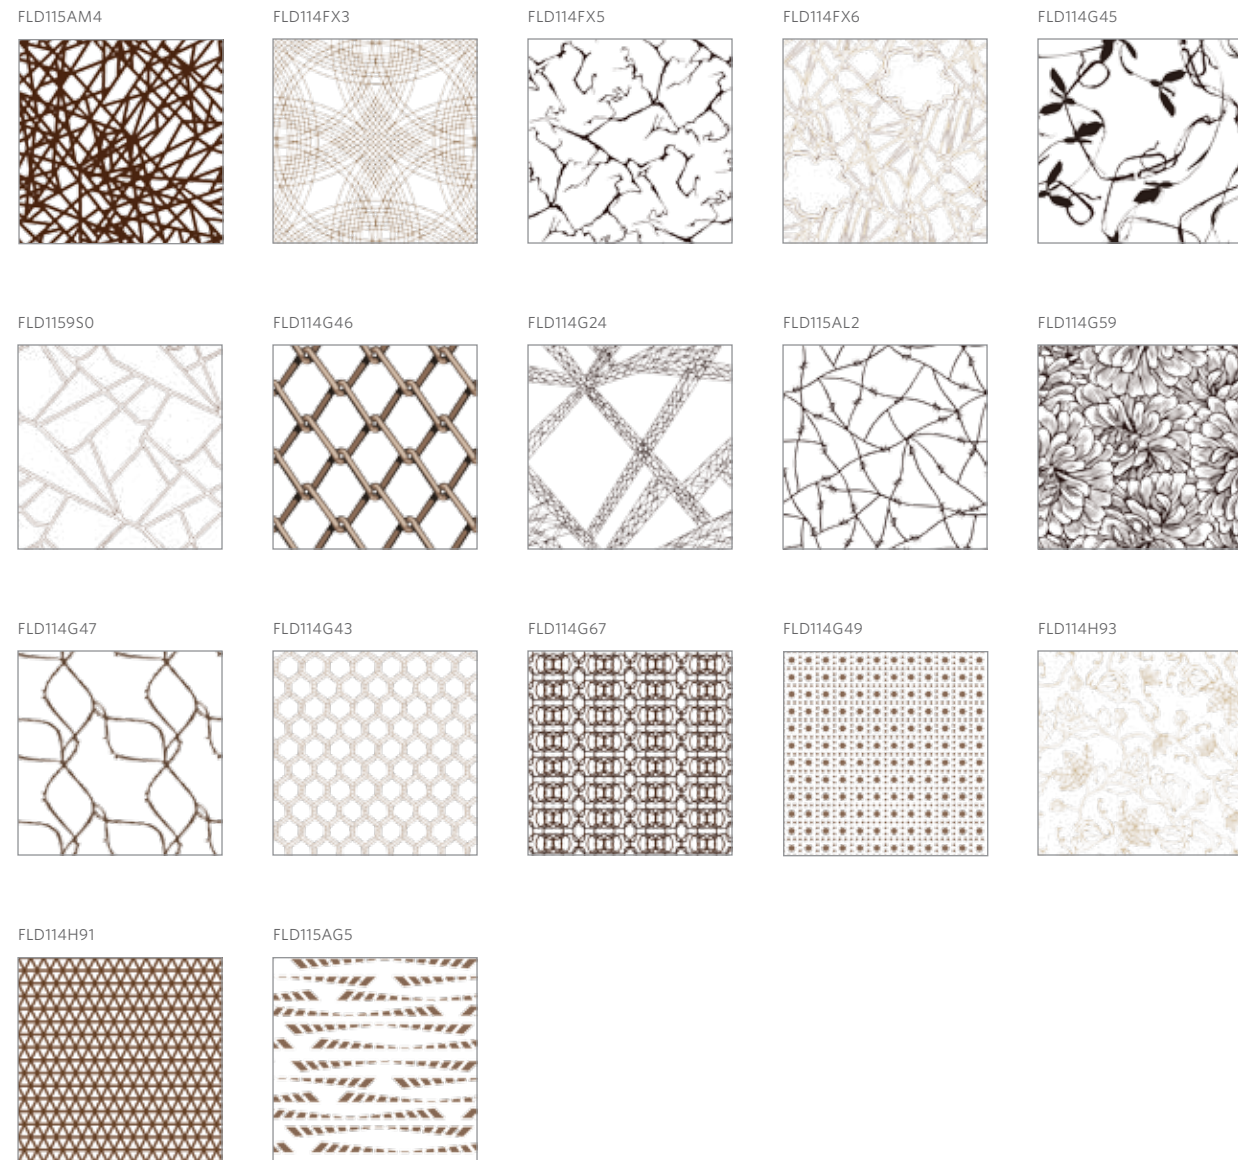

Repeating Layers

Repeating pattern, creates depth in designs, transparent background.

Colorway

The Industria collection has twelve colors from over 1360 options in our Pure Color system. For short-lead time projects, our MAXX Color provides another quick custom color solution.

The colors represented above are approximations only. *Available approximate matches for Maxx Color (for carpet in a hurry).

Motifs

Single design elements, no repeat, on a transparent background

BROADLOOM RUG