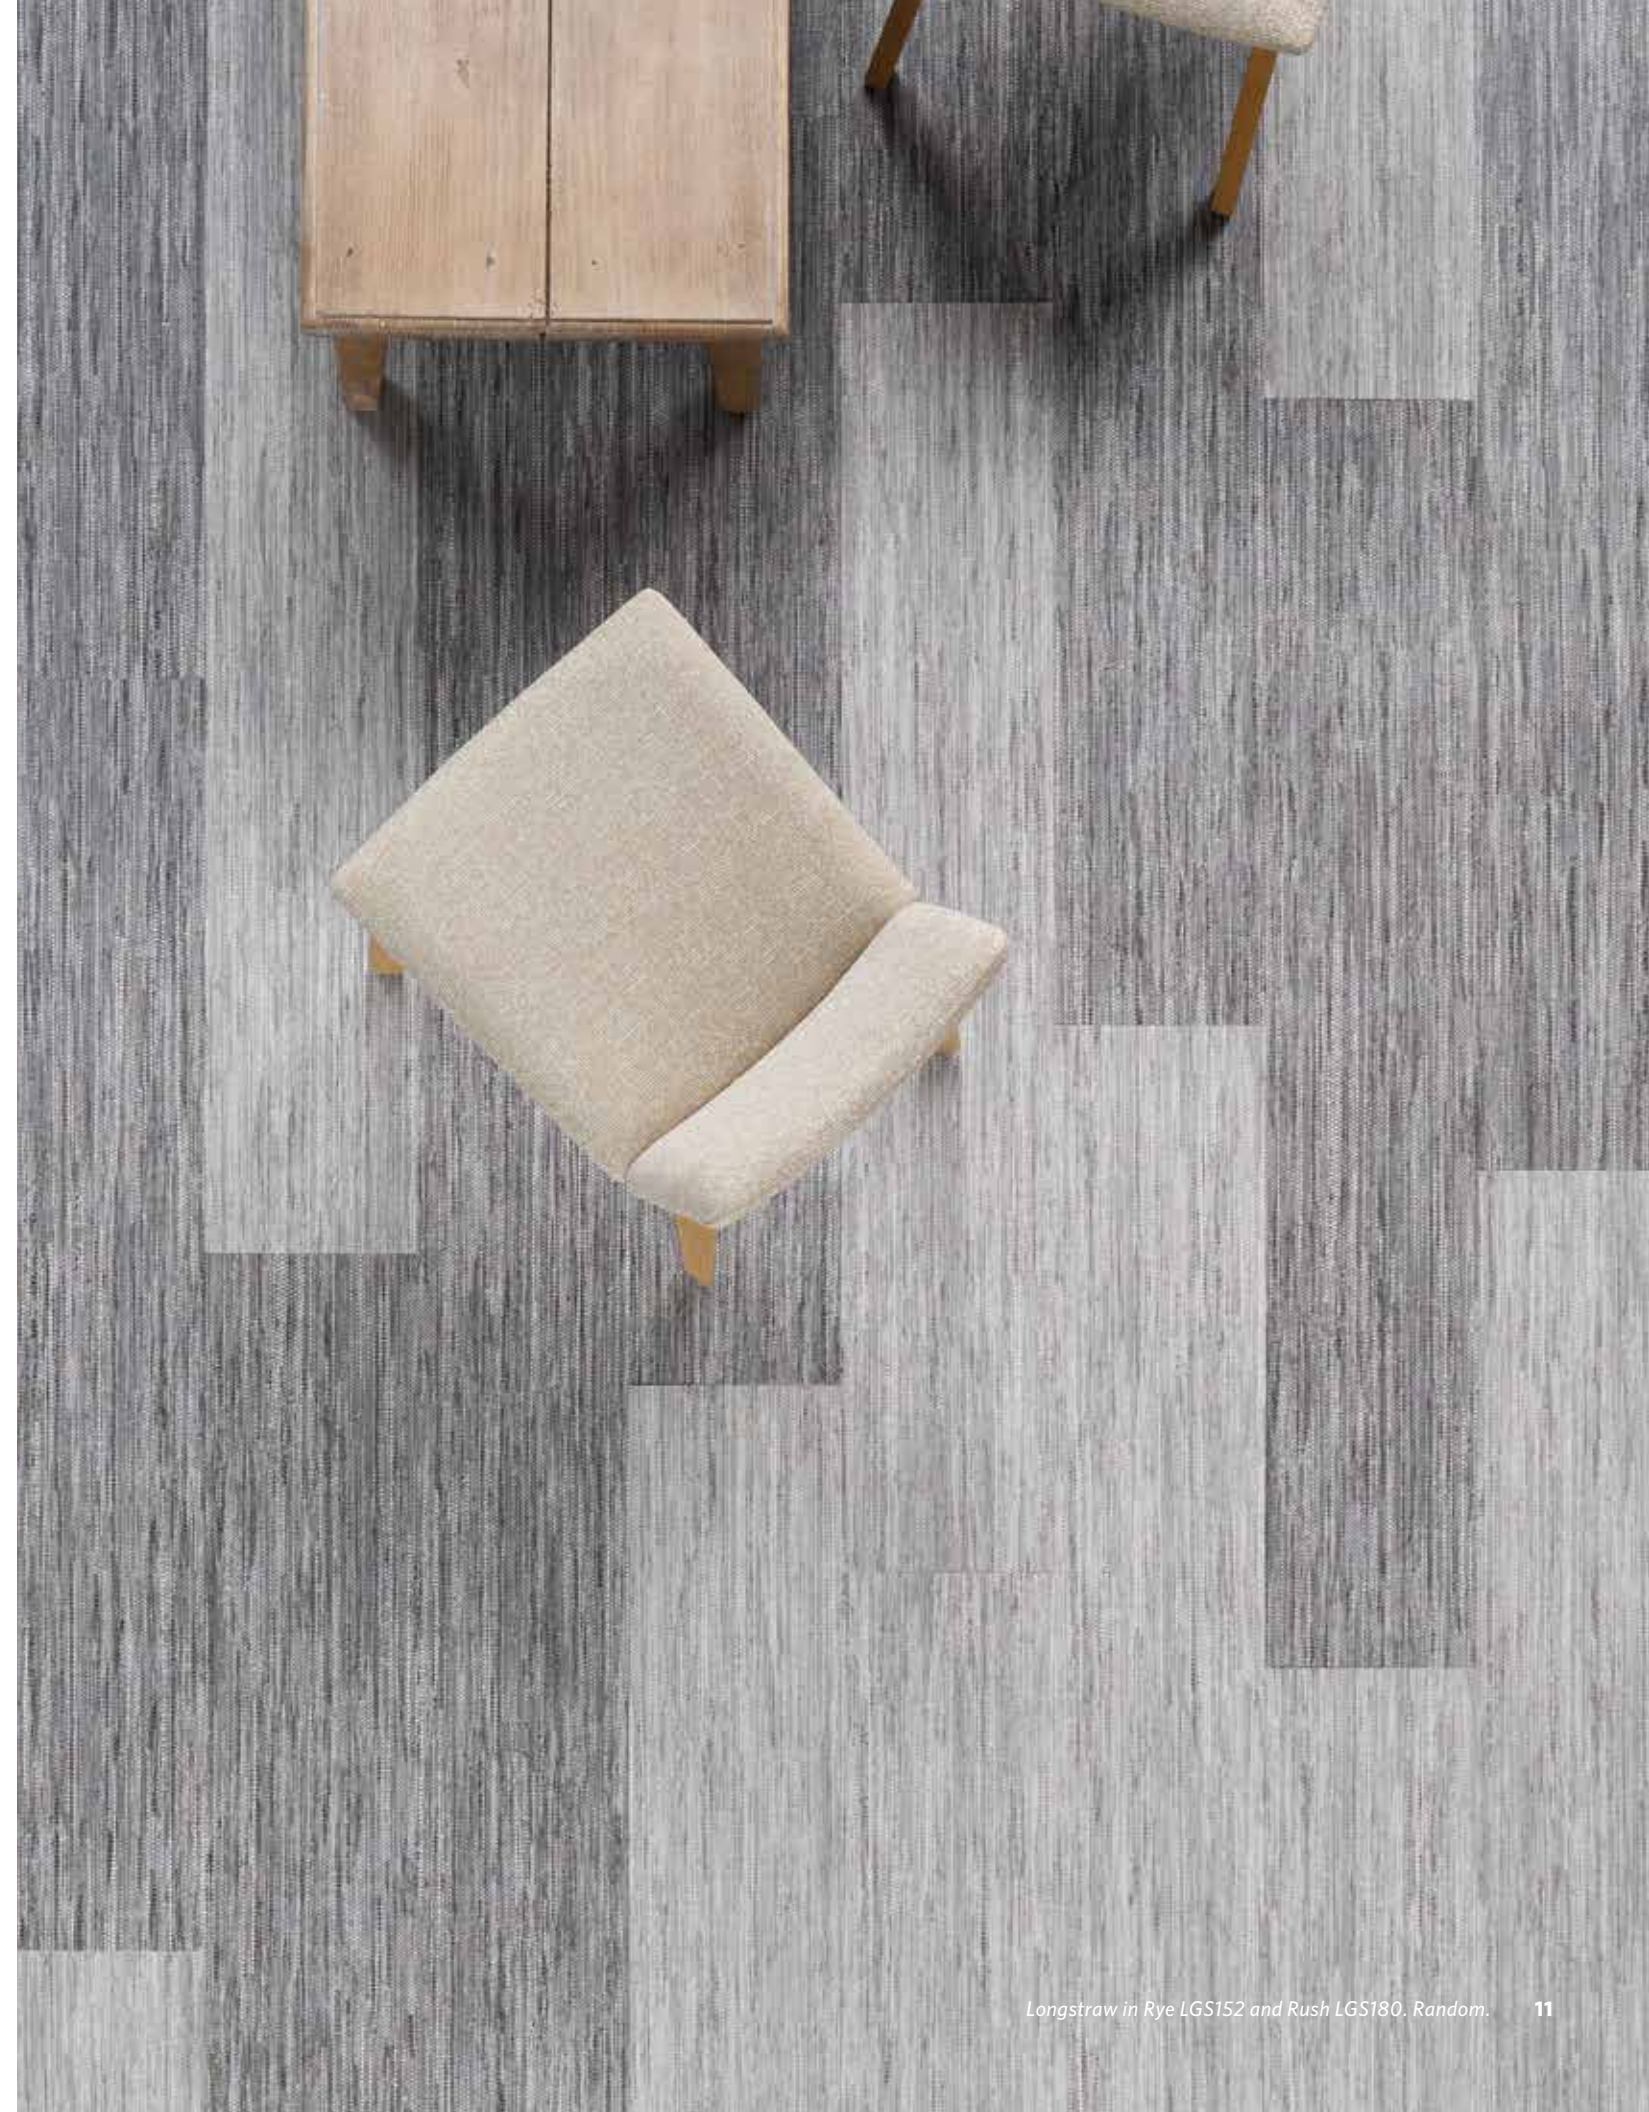

FOLKWOOD

ALABASTER

LONGSTRAW

THE LOOK OF NATURAL, CRAFTED MATERIALS.

With the QuietLife collection, you can design spaces with varying degrees of serenity and energy. From minimalist to abstract– Folkwood, Longstraw and Alabaster offer a range of natural hues and dynamic colors.