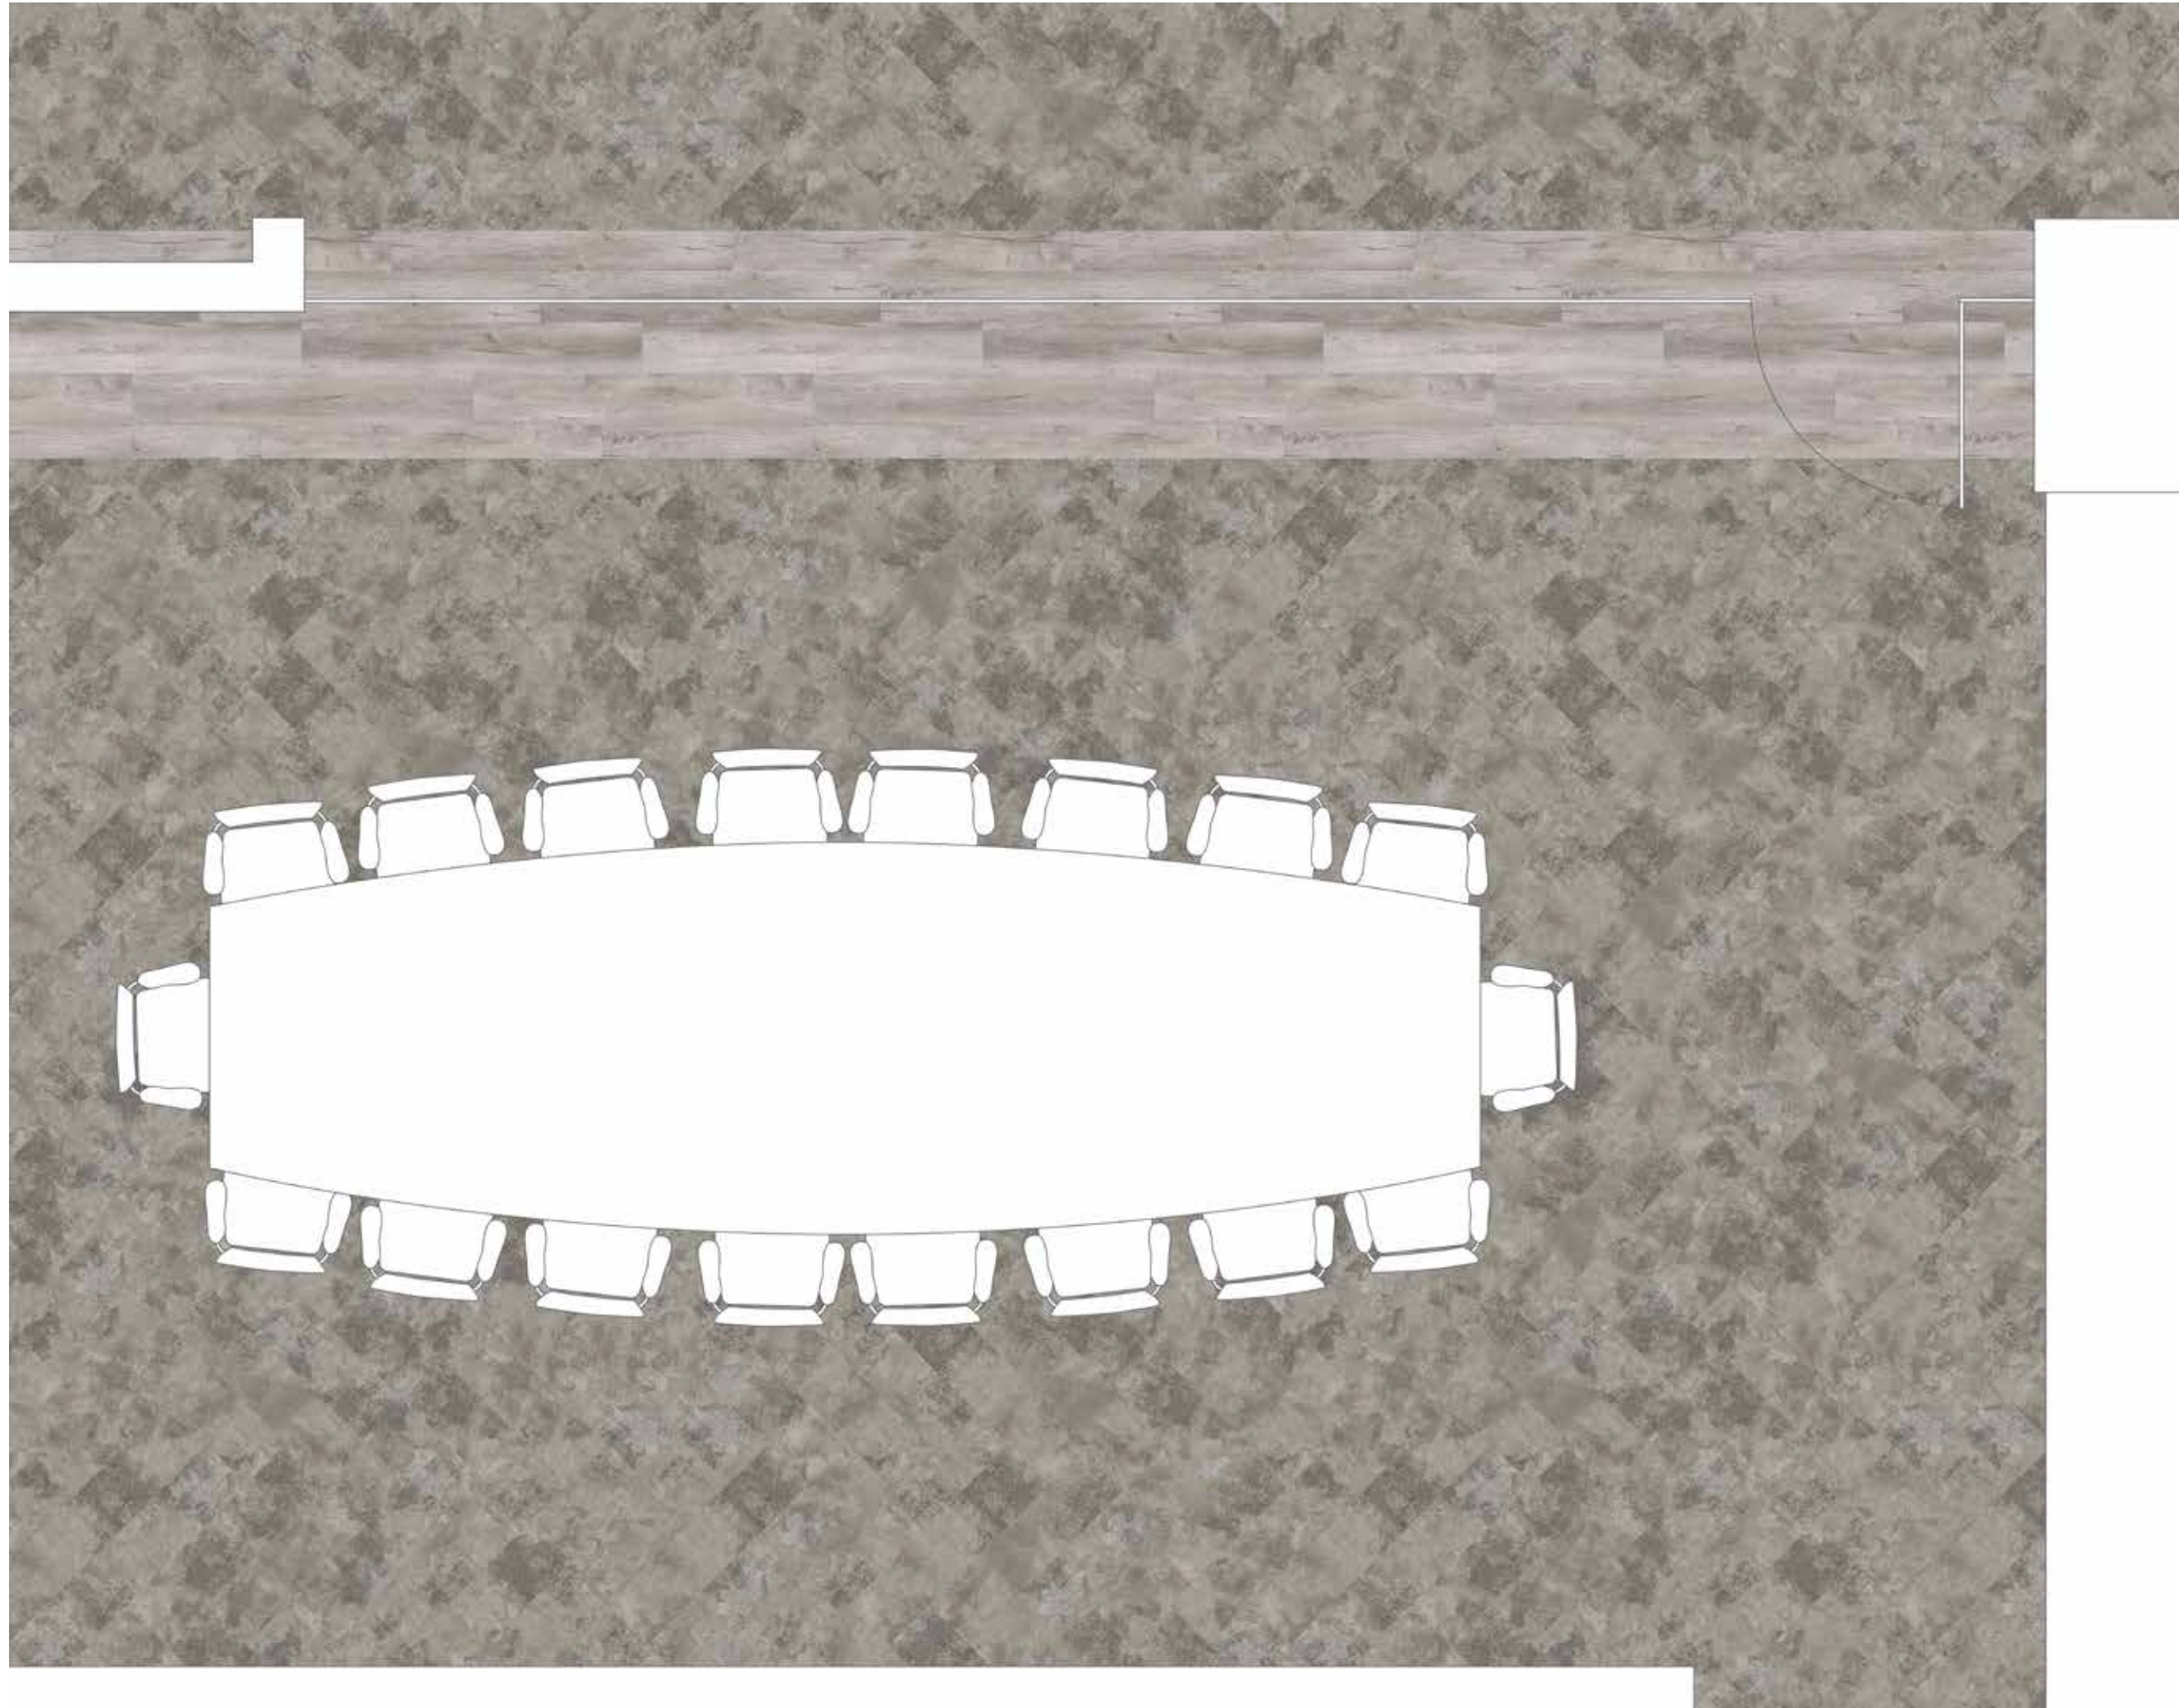

Mantle
MAN212-217

LVT—Heritage Wood
HER218

1m x 1m monolithic tile installation
(Mantle in Bluestone)

25cm x 1m single miter
installation (LVT Heritage Wood)

- Mantle MAN212-217
- LVT Heritage Wood HER218

1m x 1m monolithic tile installation
(Mantle in Bluestone)

25cm x 1m single miter
installation (LVT Heritage Wood)

Mantle
MAN212-217

LVT—Heritage Wood
HER218

25cm x 1m herringbone plank
installation (*Mantle in Bluestone*)

25cm x 1m single miter installation
(*LVT Heritage Wood*)

- Mantle MAN212-217
- LVT Heritage Wood HER218

25cm x 1m herringbone plank installation (*Mantle in Bluestone*)

25cm x 1m single miter installation (*LVT Heritage Wood*)