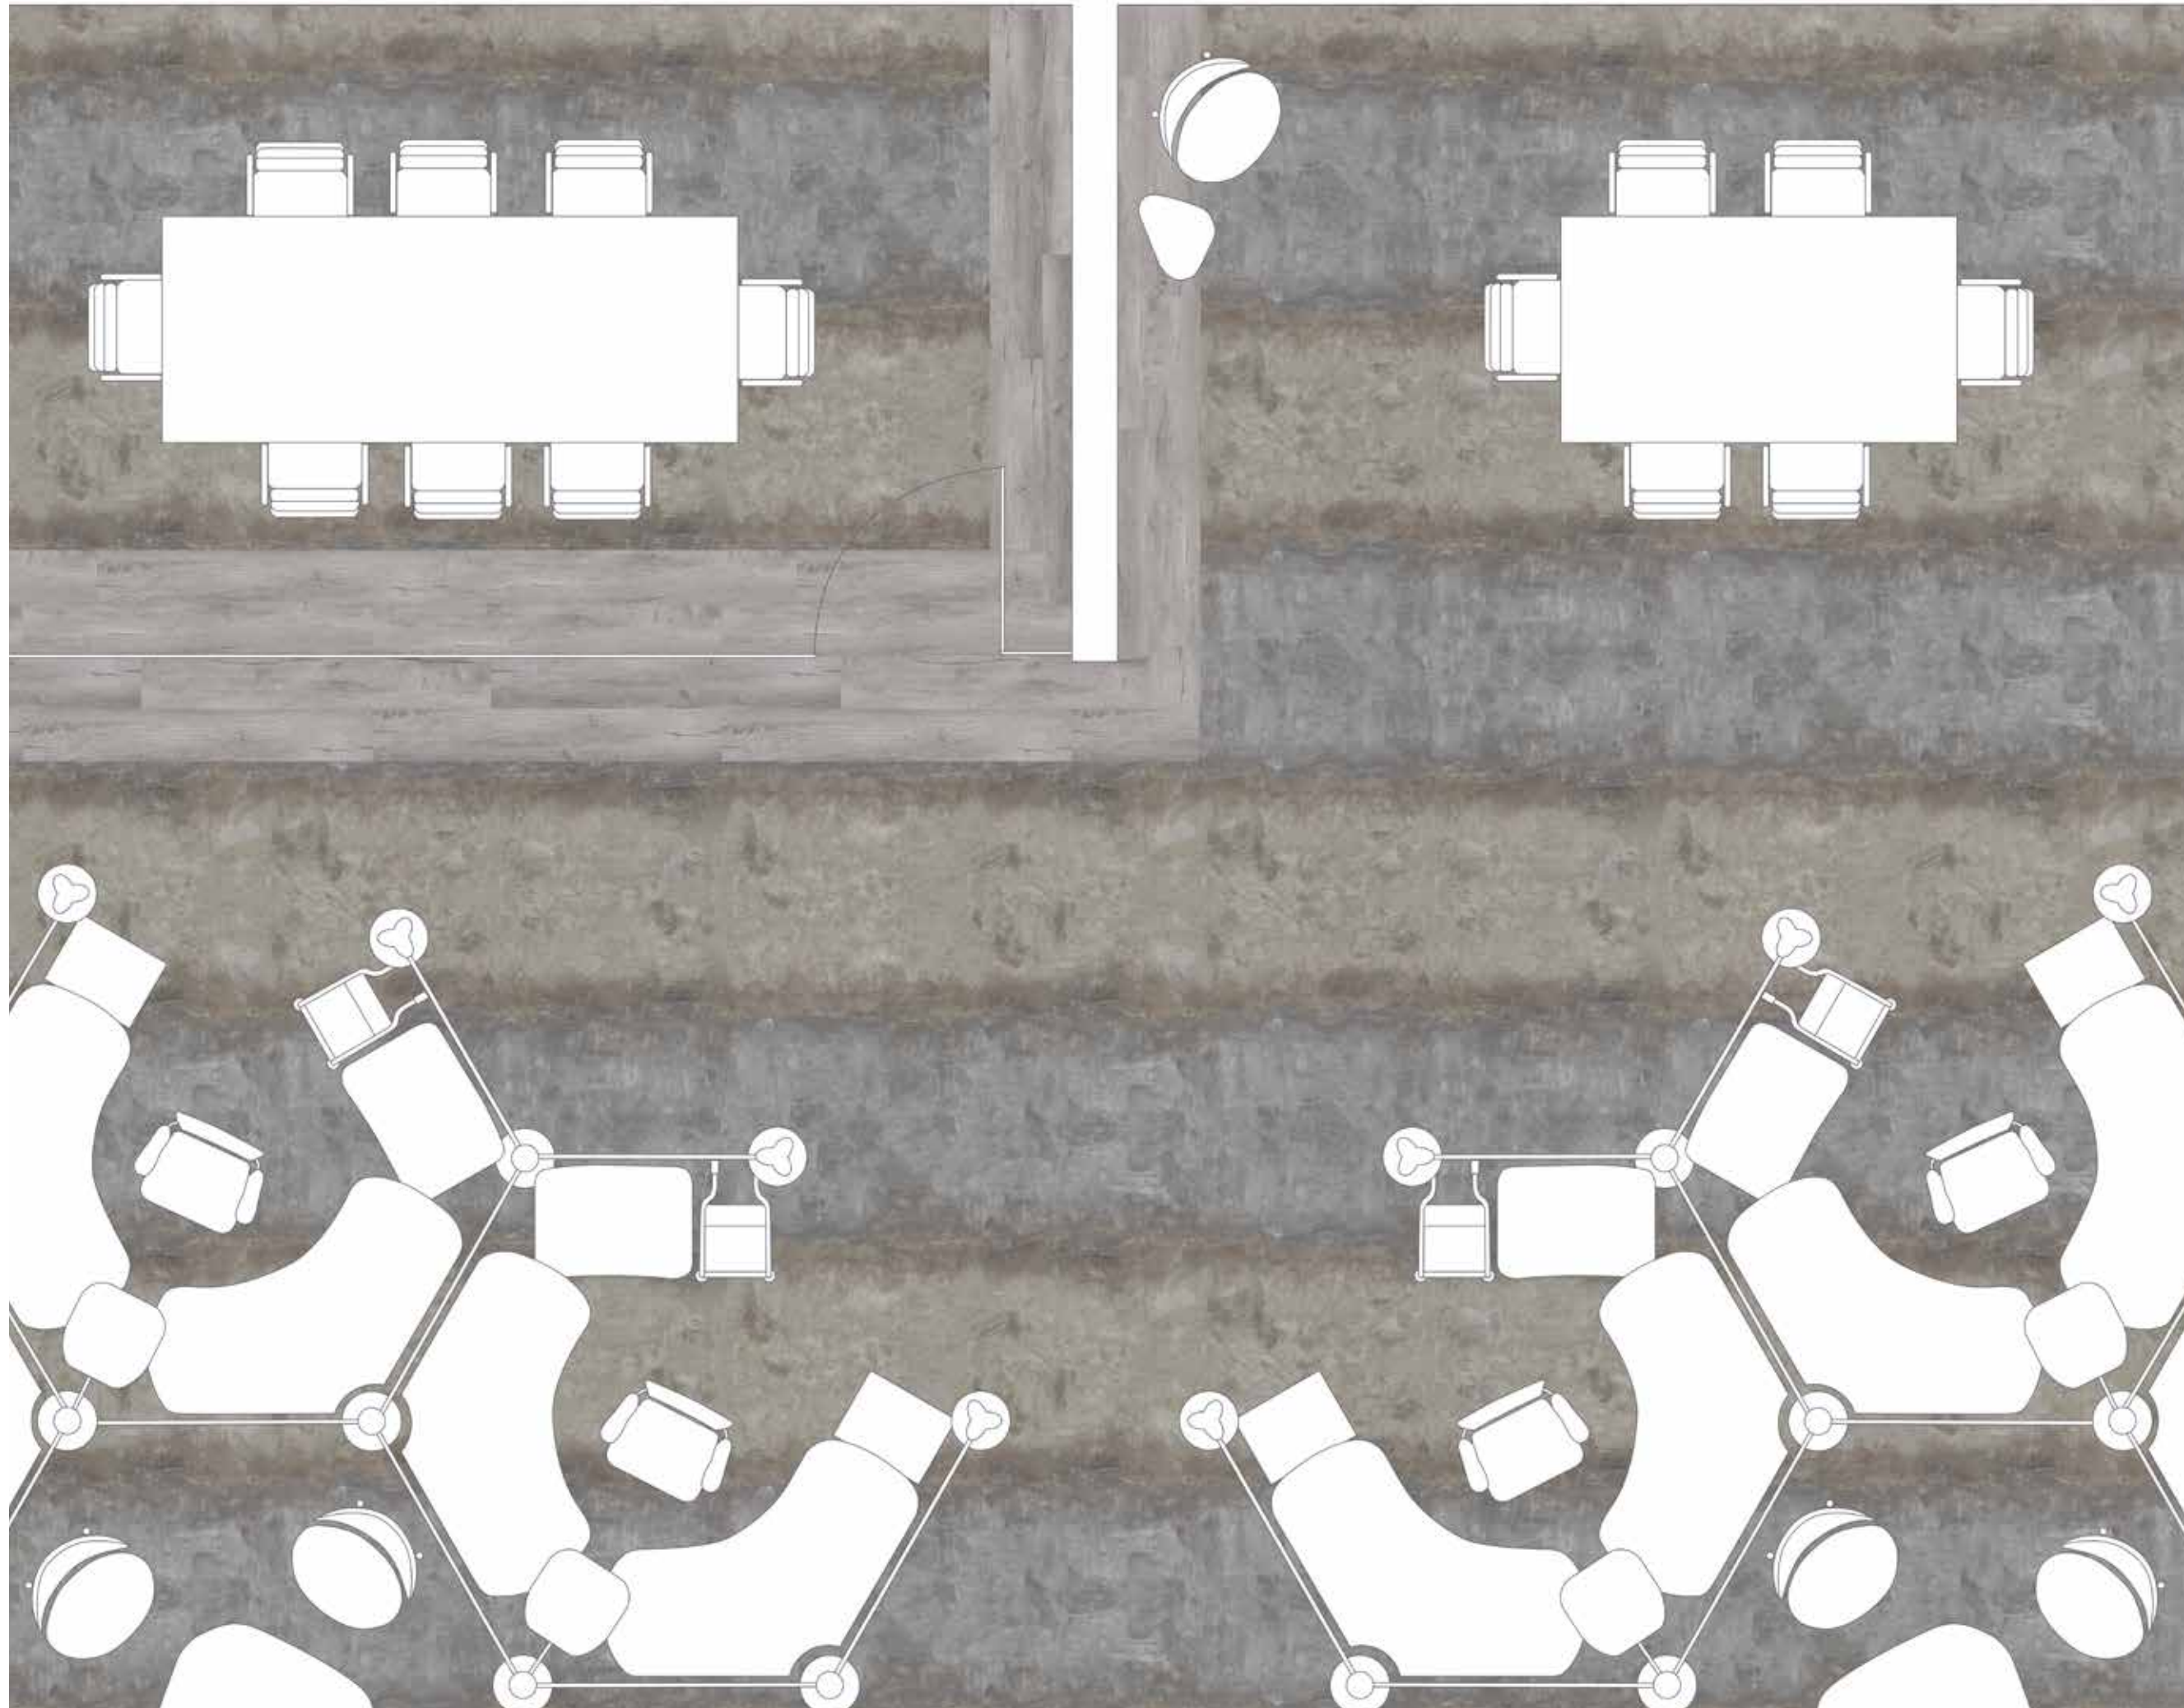

Just transitions in 1 meter

- Litho Transition LTR6-180-217
- Reverse Litho Transition RLT217-6-180
- LVT Heritage Wood HER218

1m x 1m monolithic installation (*Litho Transition & Reverse Litho Transition*)

25cm x 1m single miter installation (*LVT Heritage Wood*)