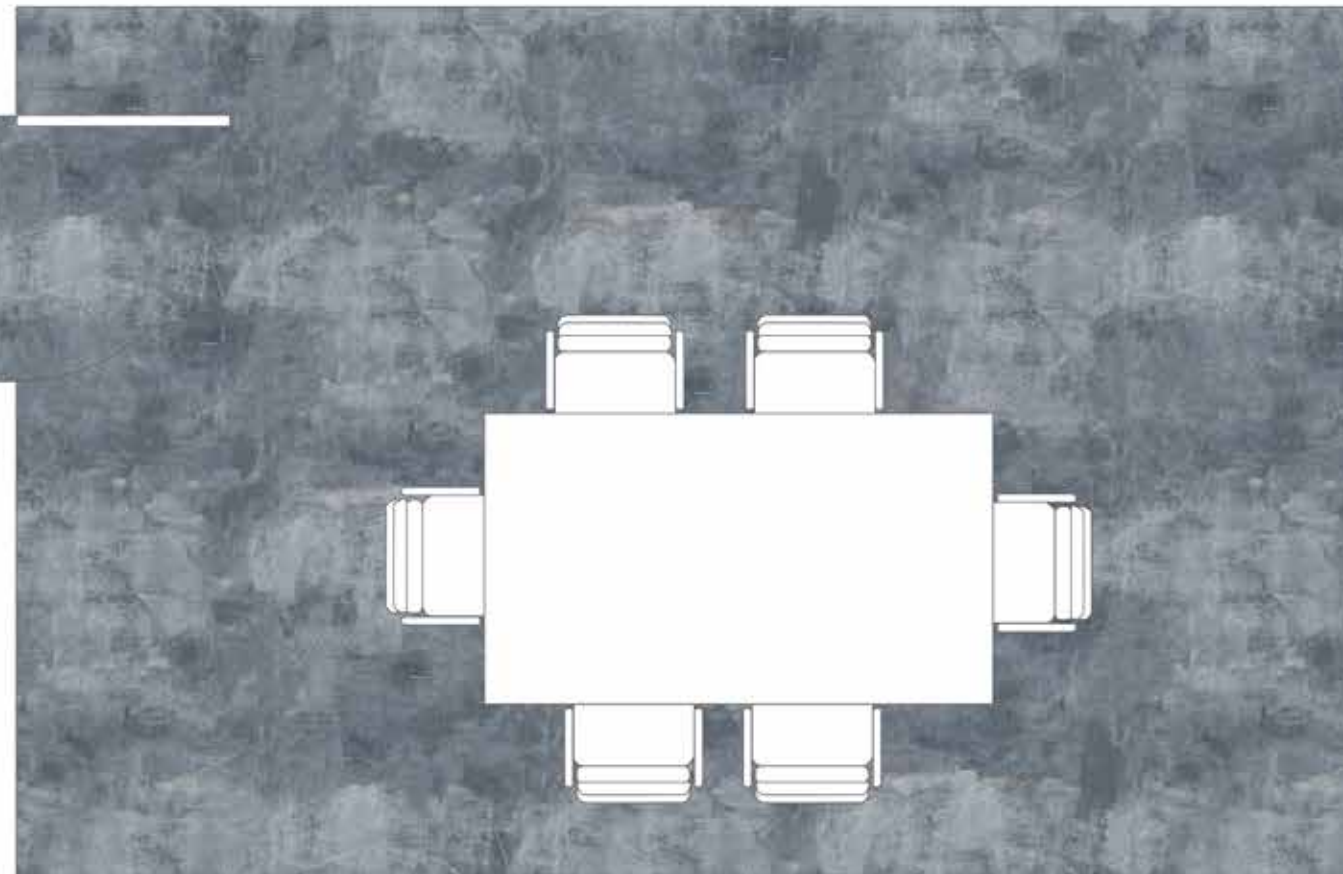

Simplicity of one design - Litho in 1 meter

Litho LIT243

1m x 1m monolithic tile installation