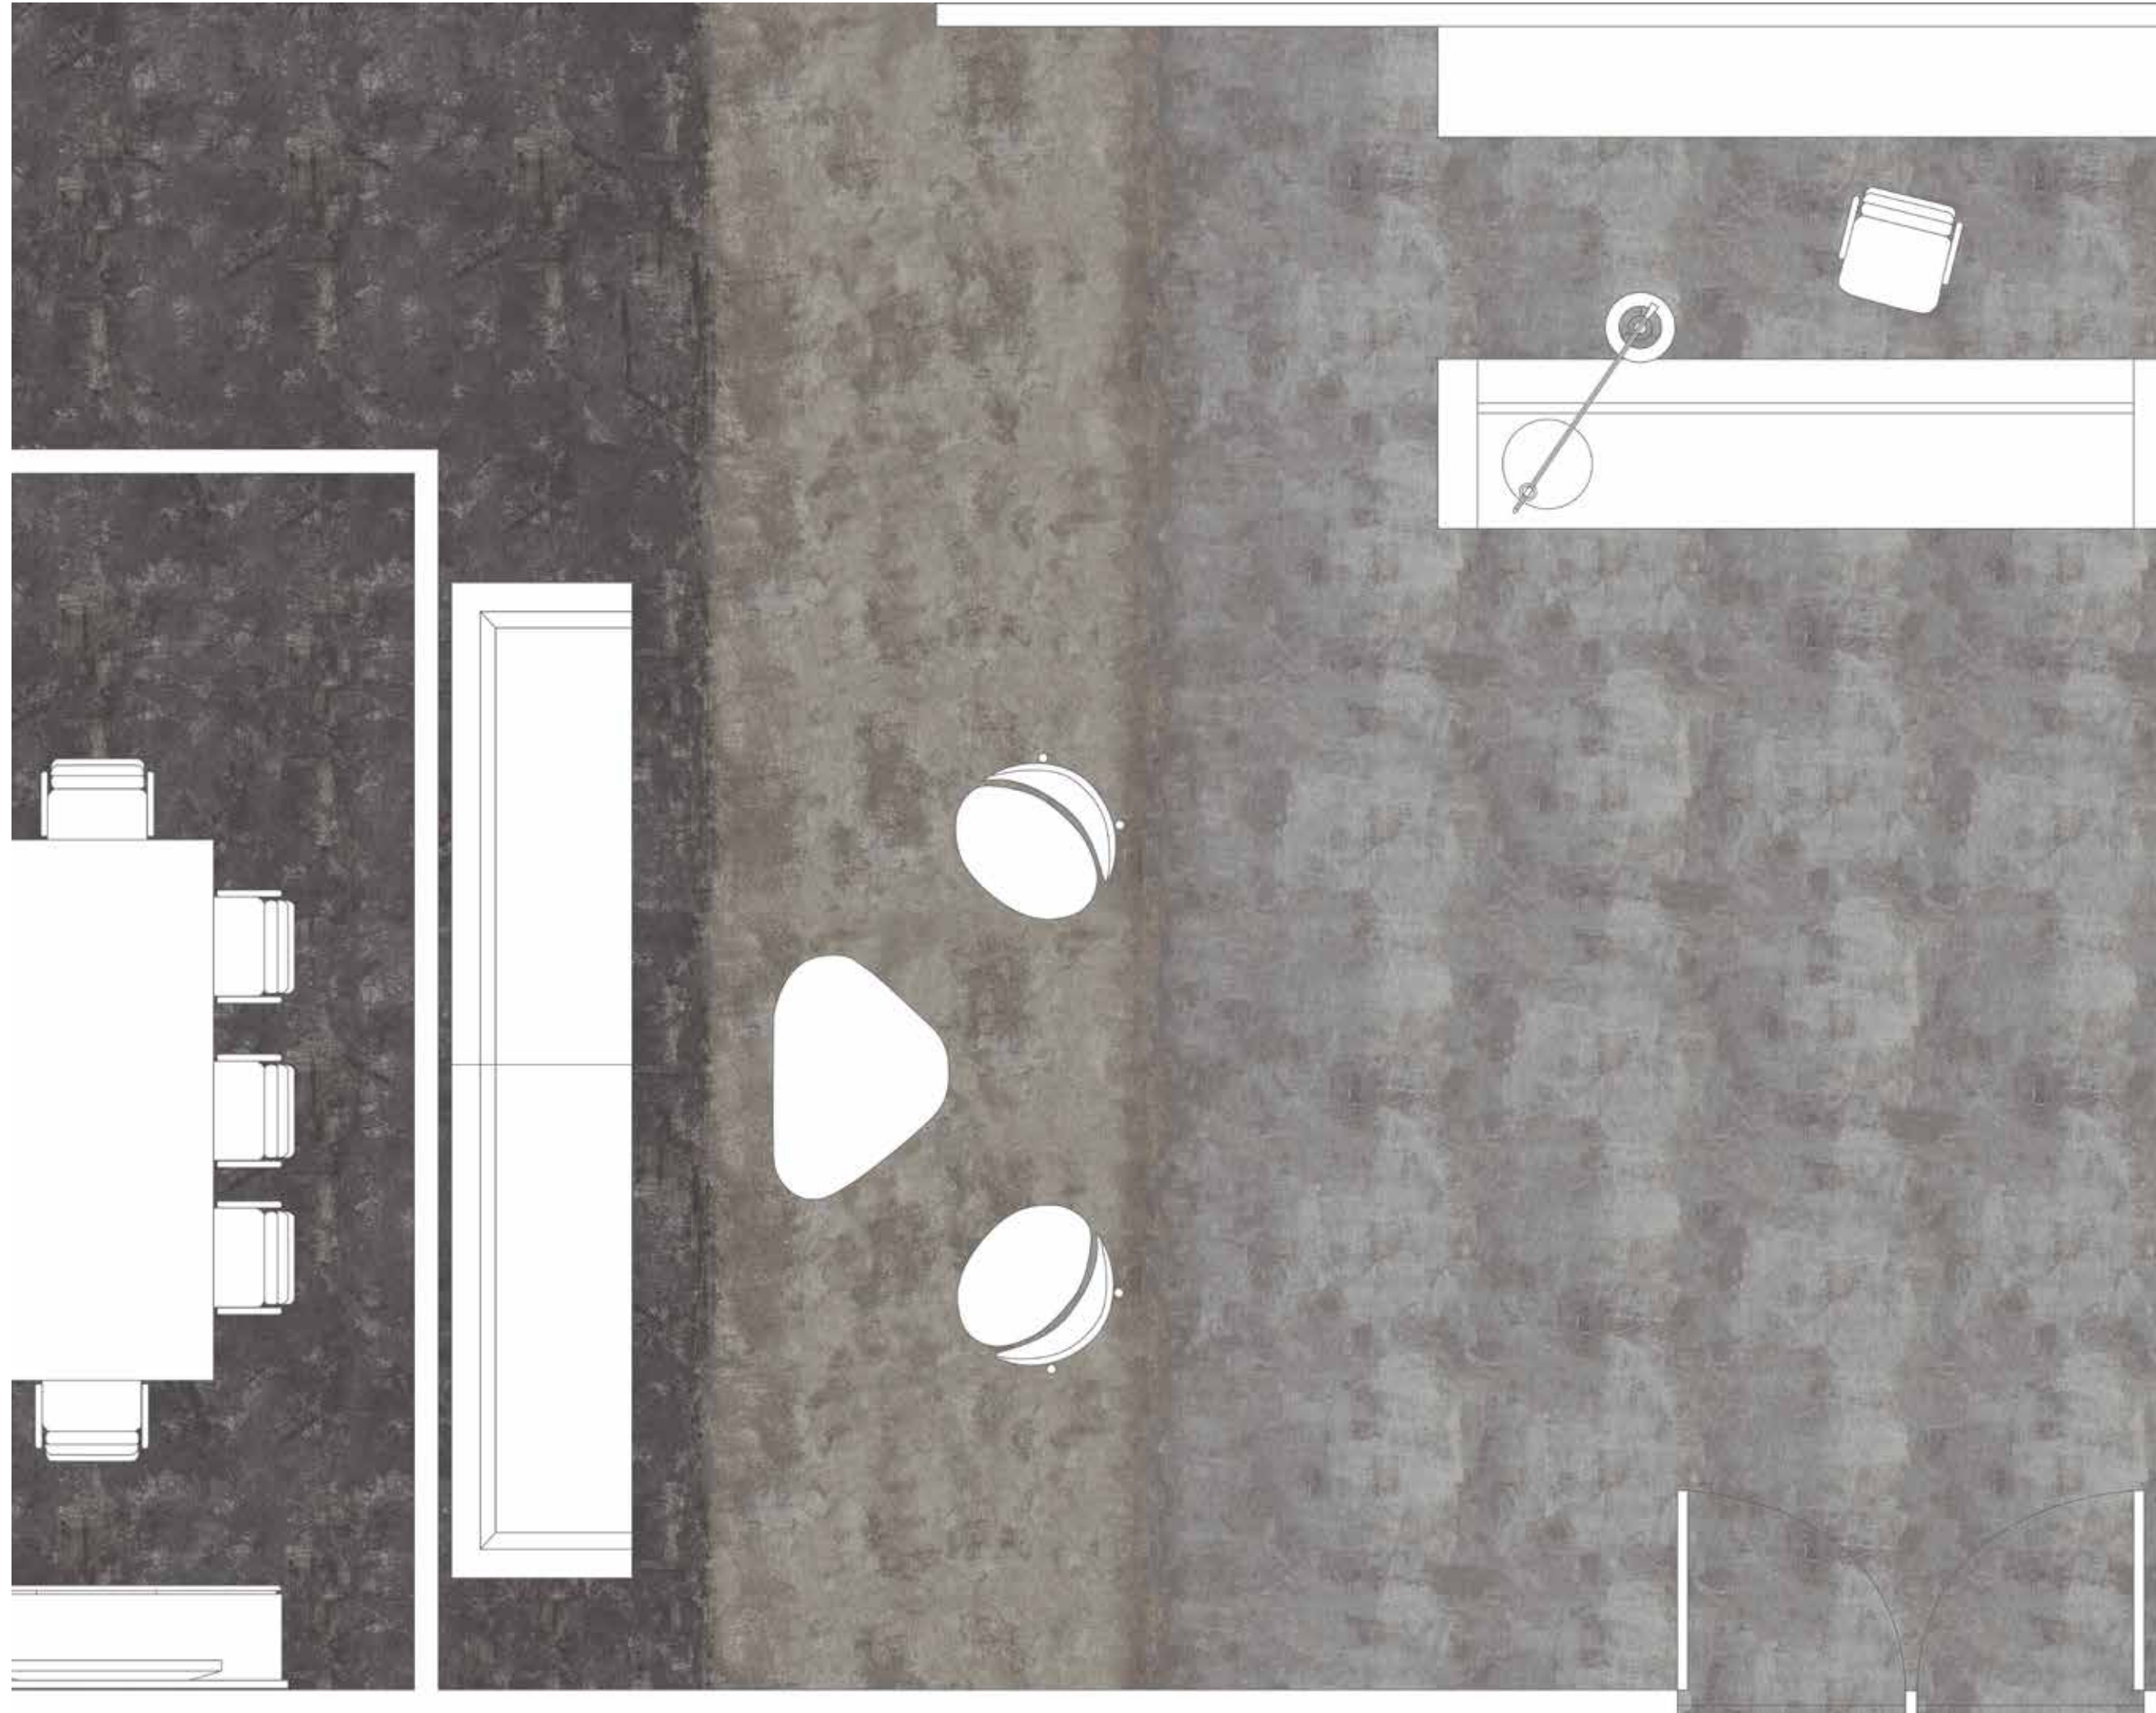

One color family to create a scaled gradation

- Core COR68
- Mantle Transition MTR212-217-68
- Mantle MAN212-217
- Litho Transition LTR6-180-217
- Litho LIT6-180

1m x 1m monolithic striped installation