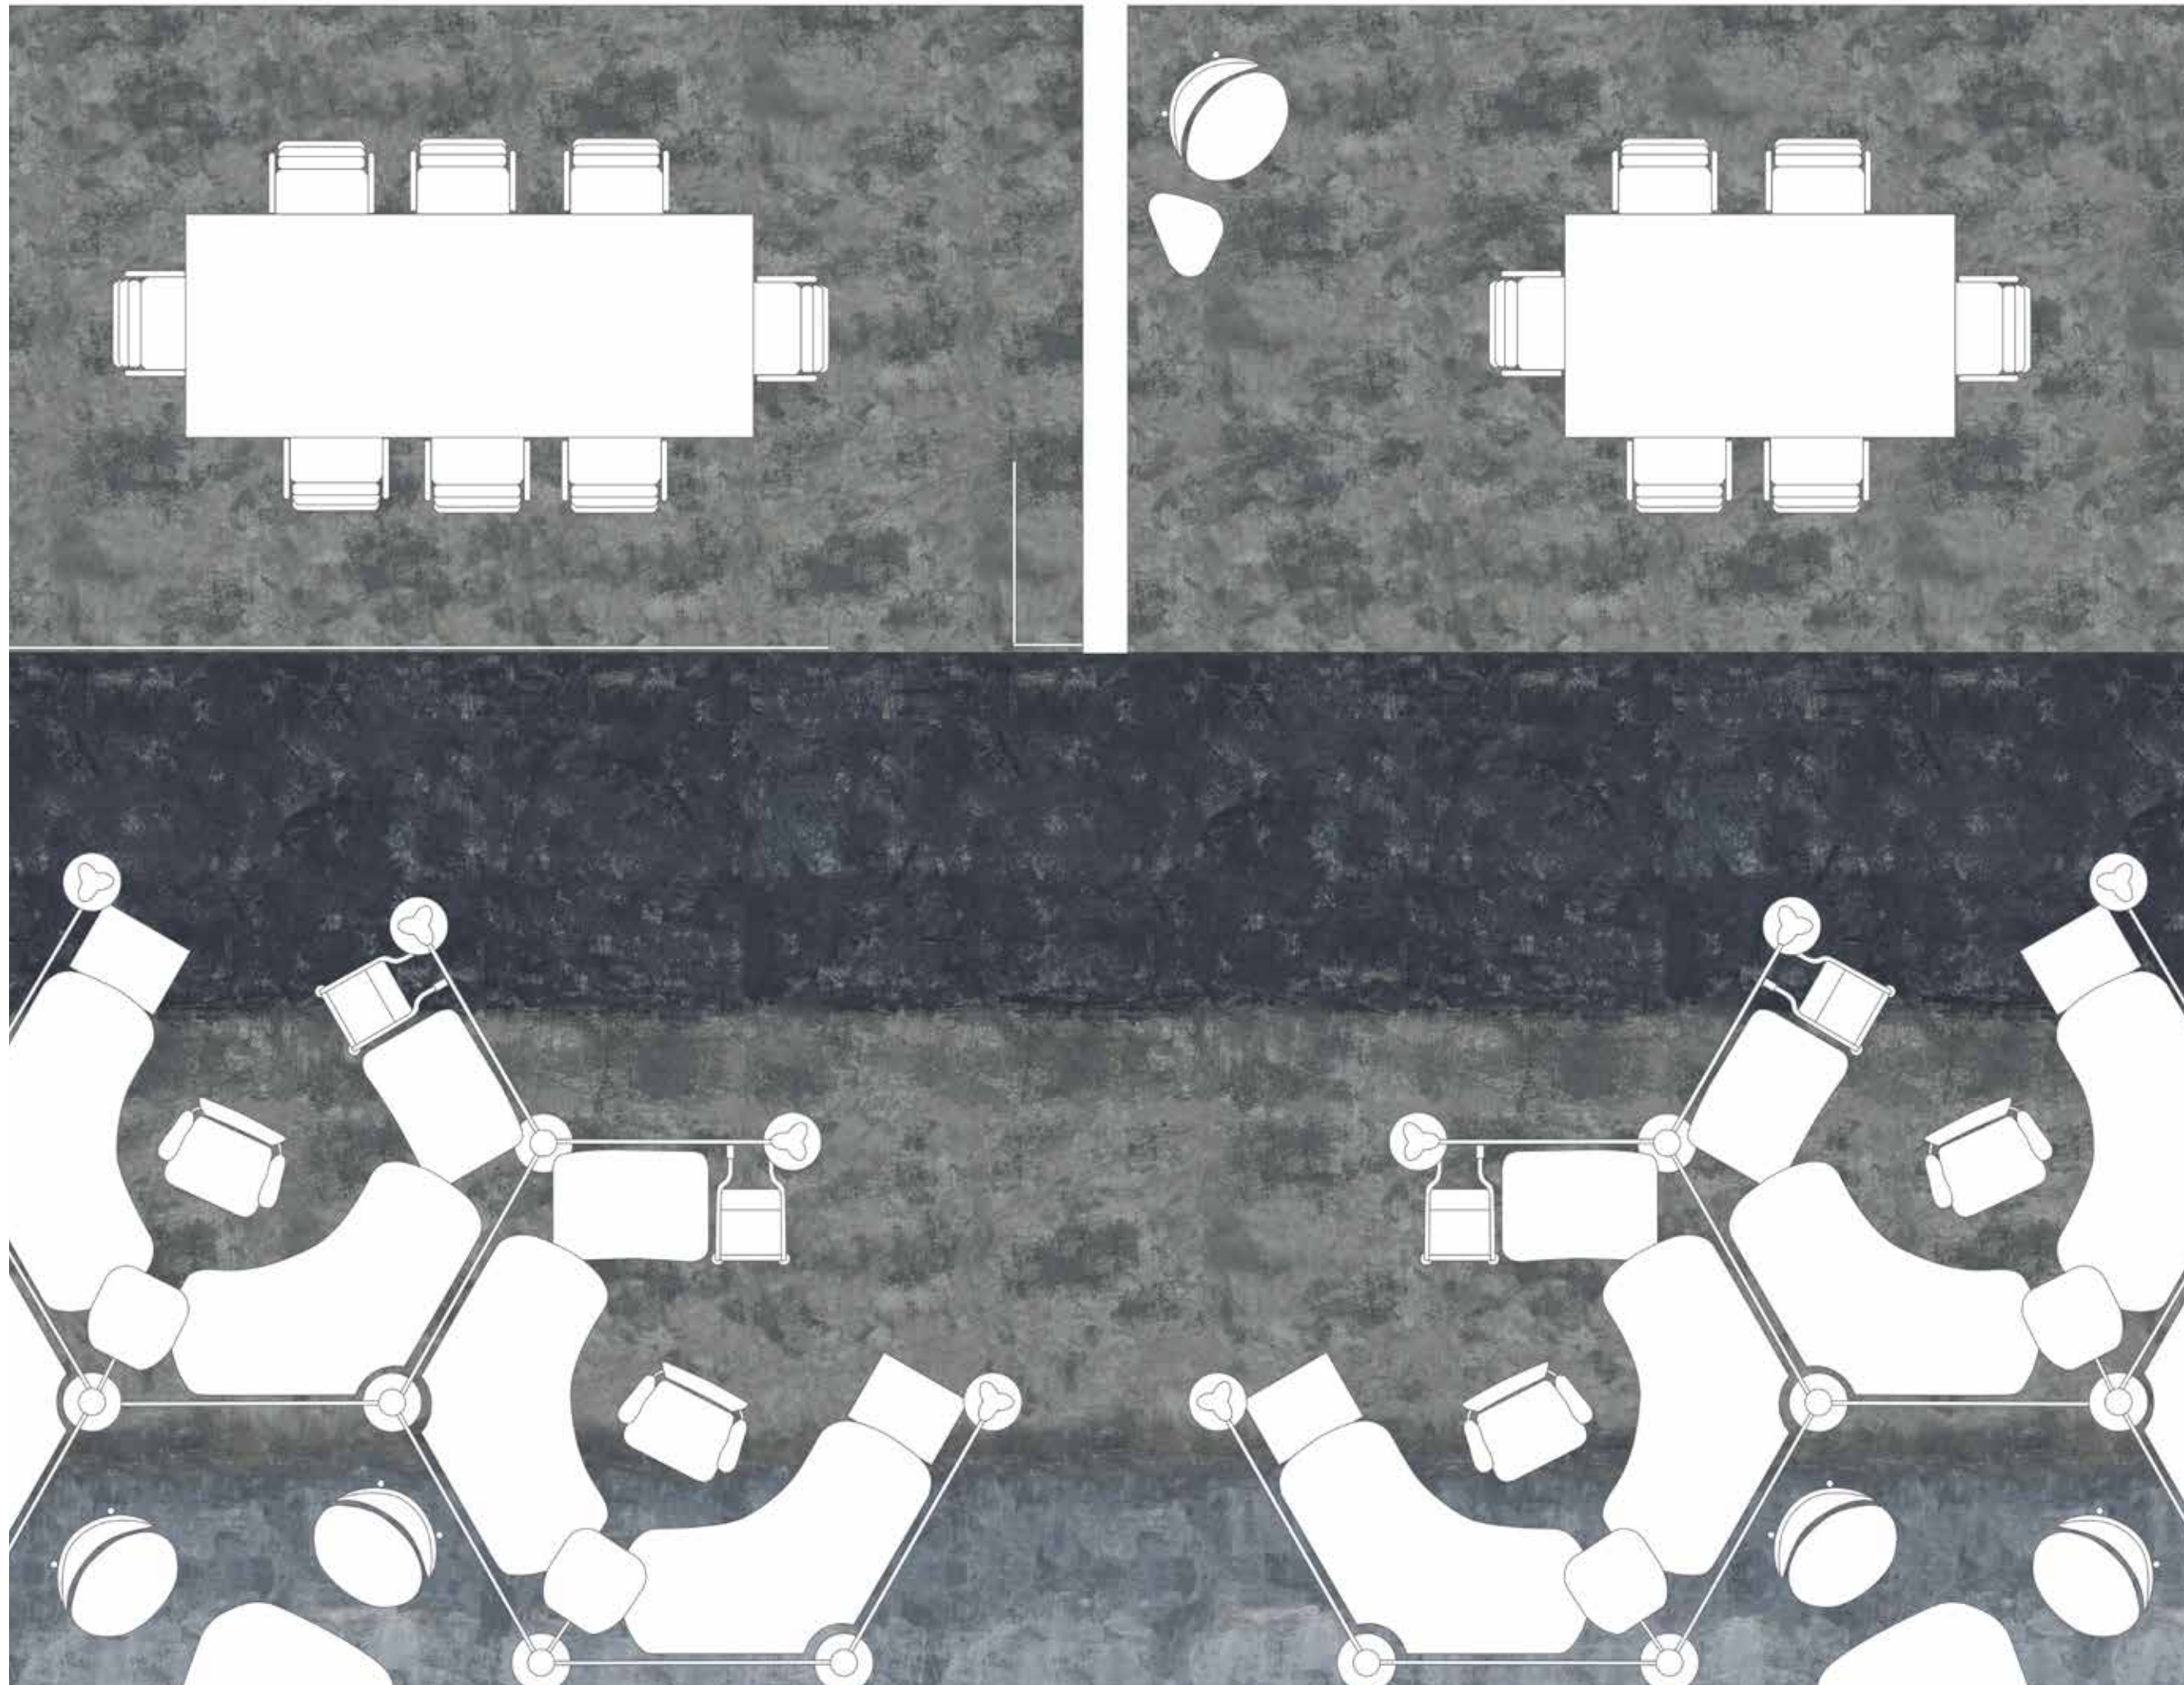

Litho Transition
LTR132-171-243

Litho
LIT243

1m x 1m monolithic striped installation

One color family to create a scaled gradation with & without transitions

- Mantle MAN132-171
- Core COR52
- Mantle Transition MTR52-132-171
- Litho Transition LTR132-171-243
- Litho LIT243

1m x 1m monolithic striped installation

LAPIDUS
JET

Mantle
MAN79-5

Mantle Transition
MTR79-5-27

Core
COR27

Reverse Mantle Transition
RMT27-79-5

1m x 1m monolithic striped installation

- Mantle MAN79-5
- Mantle Transition MTR79-5-27
- Core COR27
- Reverse Mantle Transition RMT27-79-5