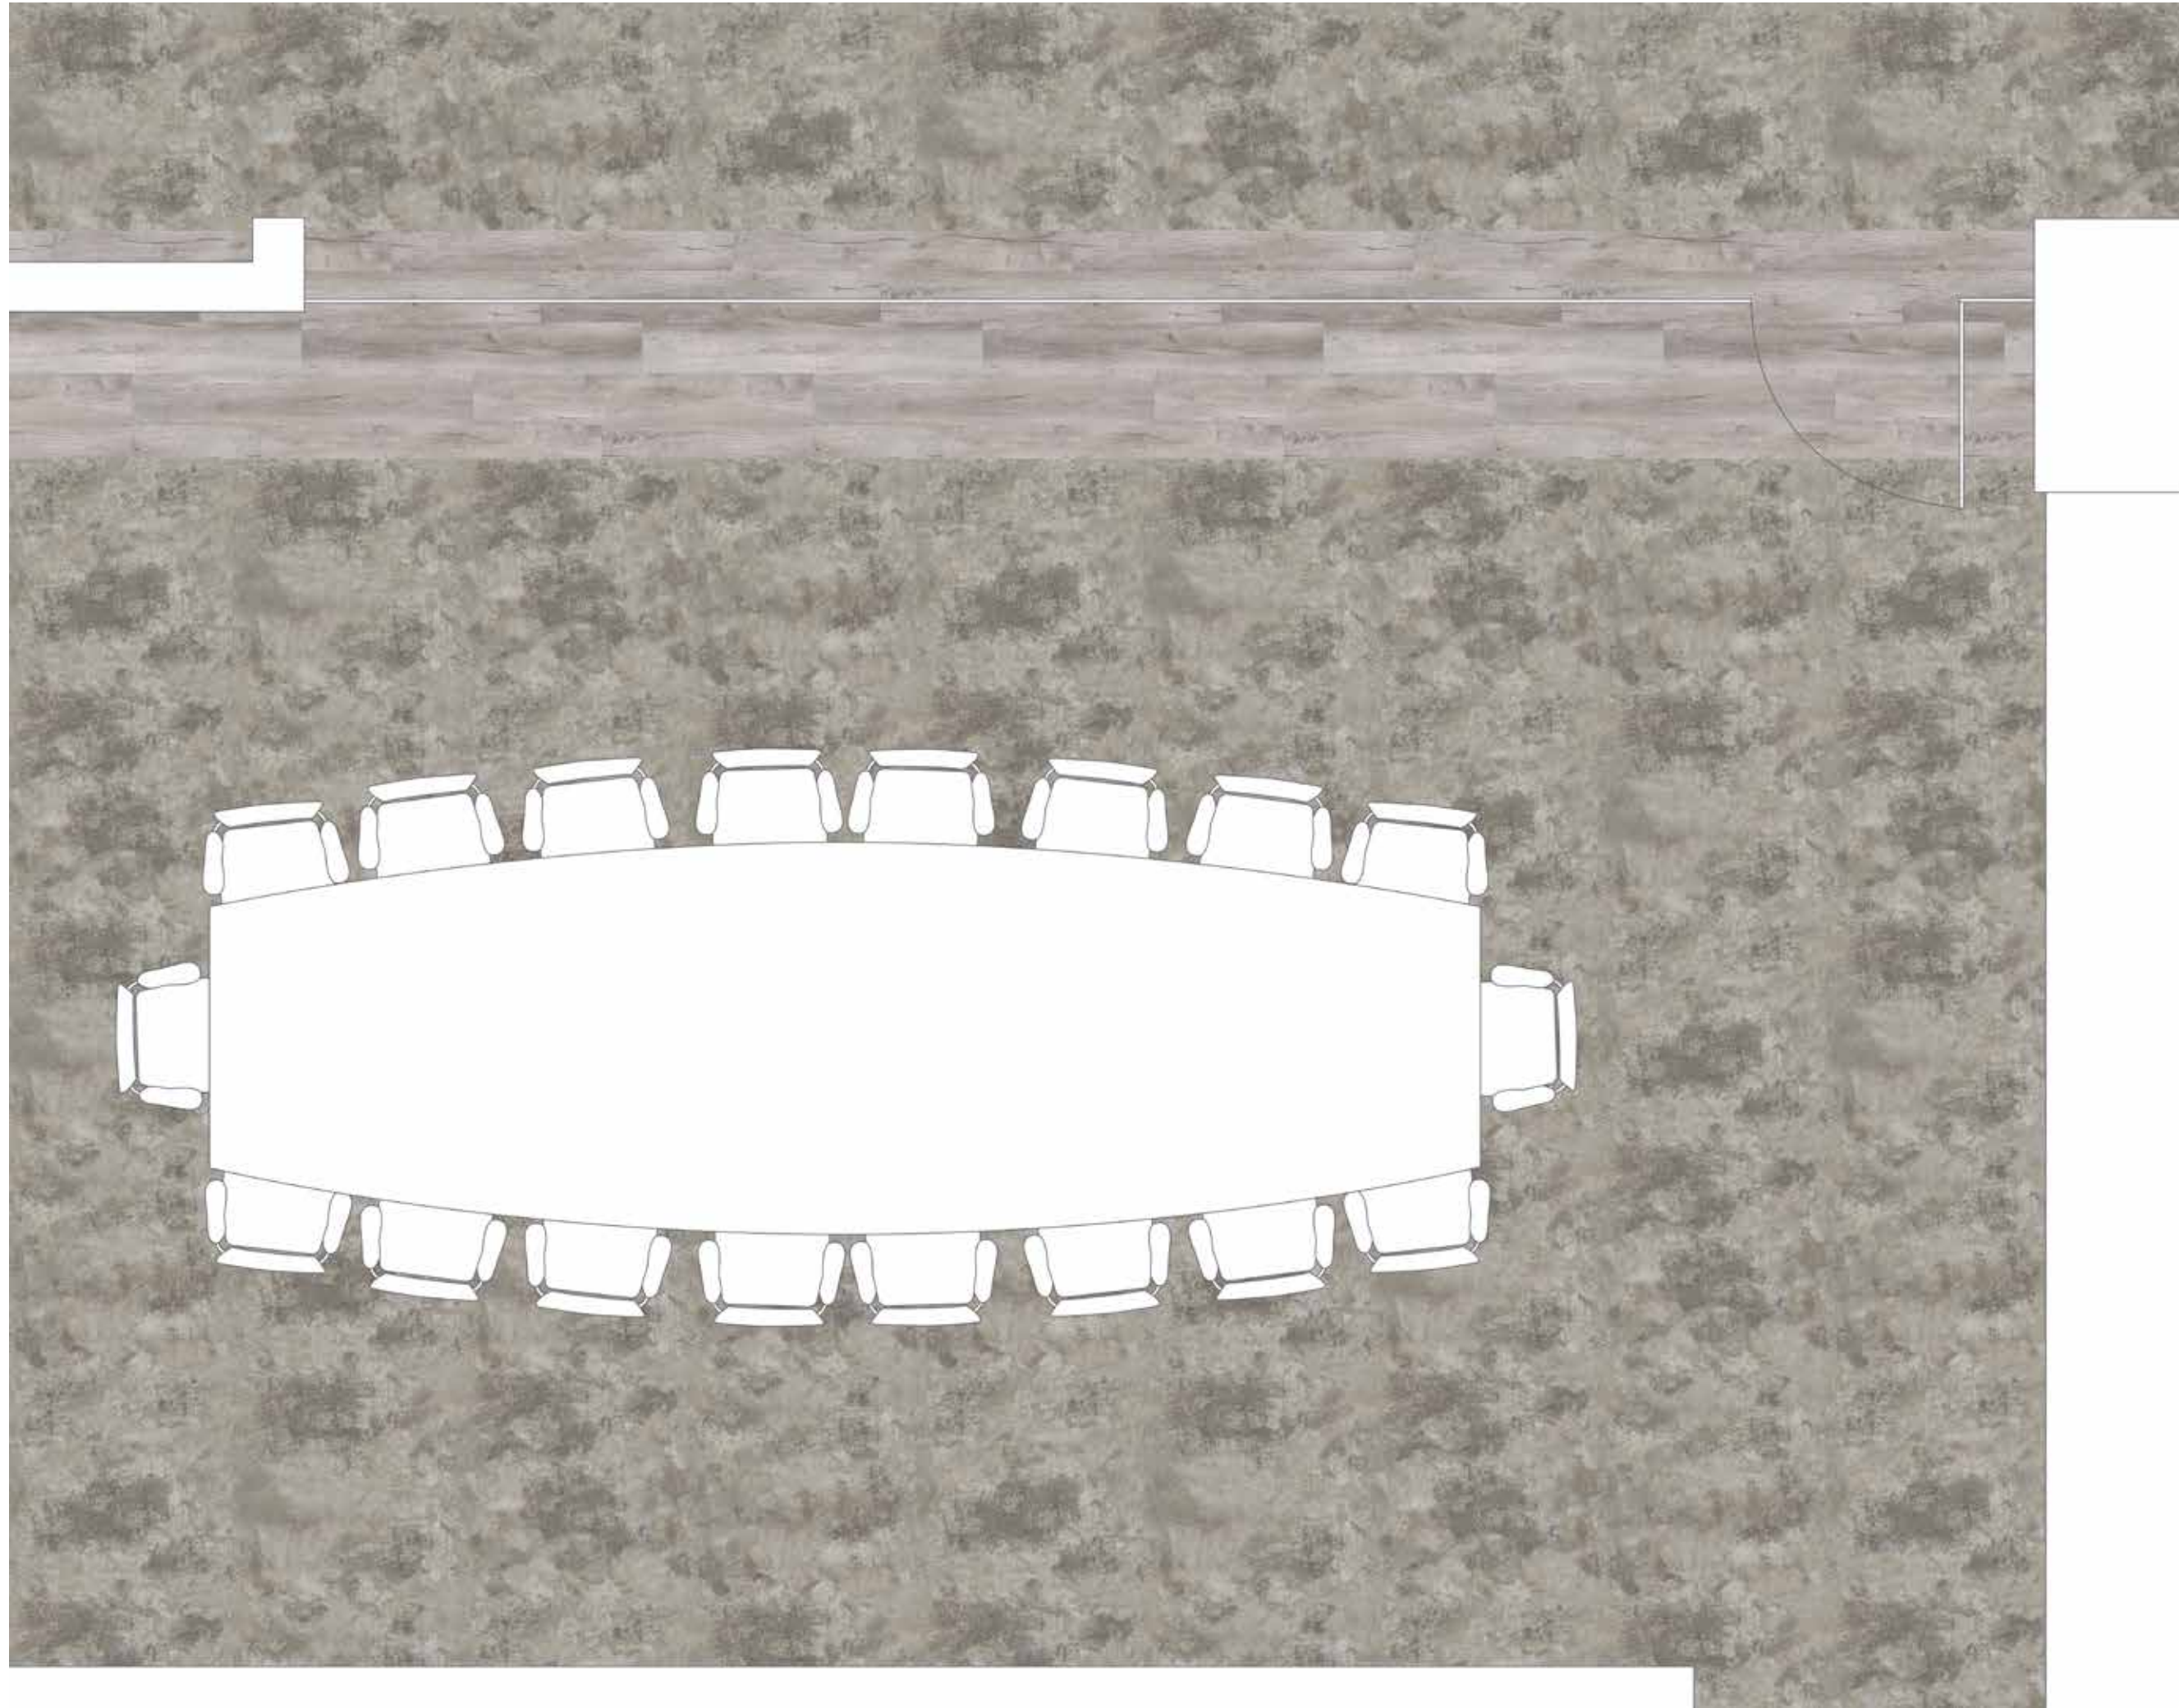

Mantle
MAN212-217

LVT—Heritage Wood
HER218

1m x 1m monolithic tile installation
(Mantle in Bluestone)

25cm x 1m single miter
installation (LVT Heritage Wood)

- Mantle MAN212-217
- LVT Heritage Wood HER218

1m x 1m monolithic tile installation
(Mantle in Bluestone)

25cm x 1m single miter
installation (LVT Heritage Wood)

Mantle
MAN212-217

LVT—Heritage Wood
HER218

25cm x 1m herringbone plank
installation (*Mantle in Bluestone*)

25cm x 1m single miter installation
(*LVT Heritage Wood*)

- Mantle MAN212-217
- LVT Heritage Wood HER218

25cm x 1m herringbone plank installation (*Mantle in Bluestone*)

25cm x 1m single miter installation (*LVT Heritage Wood*)