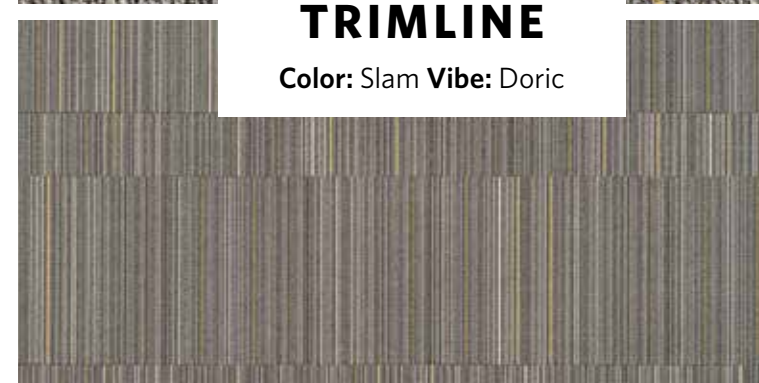

Color: Slam Vibe: Doric

**MIX TAPE
TRIMLINE**

Color: Slam Vibe: Doric

**BASS LINE
TRIMLINE**

Color: Slam Vibe: Doric

Installation: 50cm x 50cm tiles. Monolithic.

BASS LINE TRIMLINE

Color: Headroom
Vibe: Ocean Depth