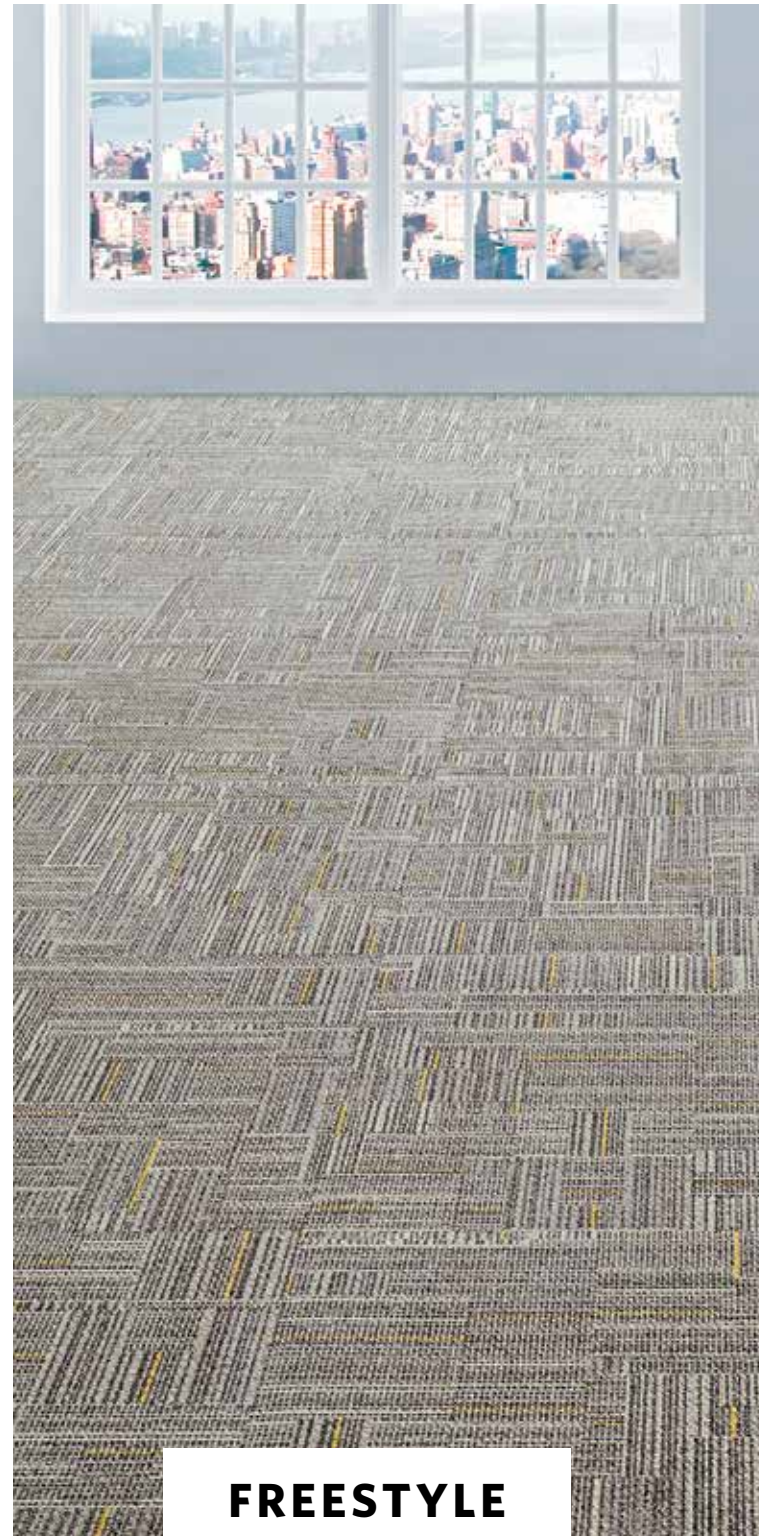

Installation: 1m x 1m tiles, Monolithic.

Pattern: Bass Line Trimline Color: Vinyl Vibe: Azul (left), no vibe (right)

Installation: 1m x 1m tiles. Monolithic.

**BACKBEAT
TRIMLINE**

Color: Slam Vibe: Doric

**FREESTYLE
TRIMLINE**