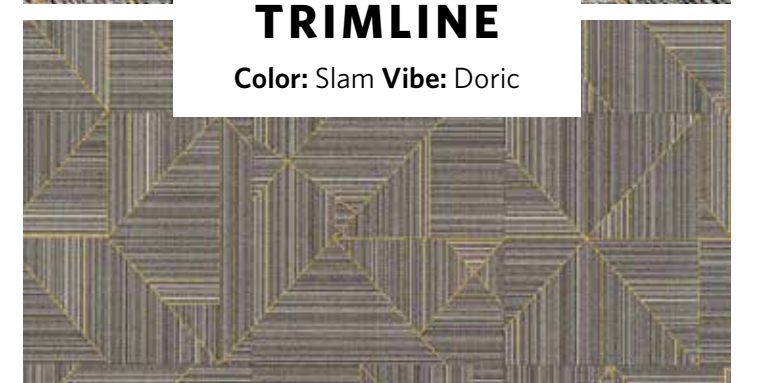

Color: Slam Vibe: Doric

**MIX TAPE
TRIMLINE**

Color: Slam Vibe: Doric

**BASS LINE
TRIMLINE**

Color: Slam Vibe: Doric

Installation: 50cm x 50cm tiles. Monolithic.

BASS LINE TRIMLINE

Color: Headroom
Vibe: Ocean Depth