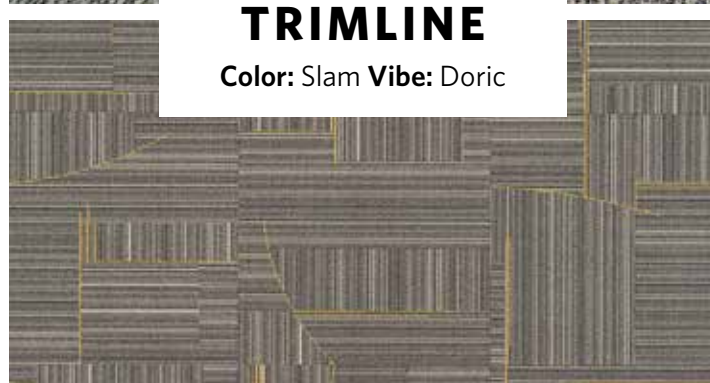

Color: Slam Vibe: Doric

**MIX TAPE
TRIMLINE**

Color: Slam Vibe: Doric

**BASS LINE
TRIMLINE**

Color: Slam Vibe: Doric

Installation: 50cm x 50cm tiles. Monolithic.

BASS LINE TRIMLINE

Color: Headroom
Vibe: Ocean Depth