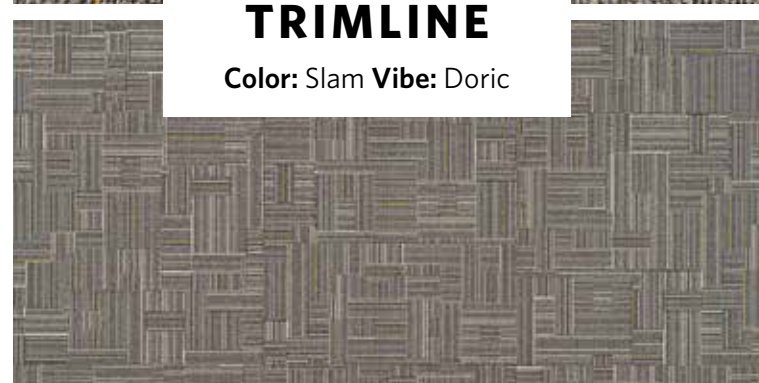

Color: Slam Vibe: Doric

**MIX TAPE
TRIMLINE**

Color: Slam Vibe: Doric

**BASS LINE
TRIMLINE**

Color: Slam Vibe: Doric

Installation: 50cm x 50cm tiles. Monolithic.

BASS LINE TRIMLINE

Color: Headroom
Vibe: Ocean Depth