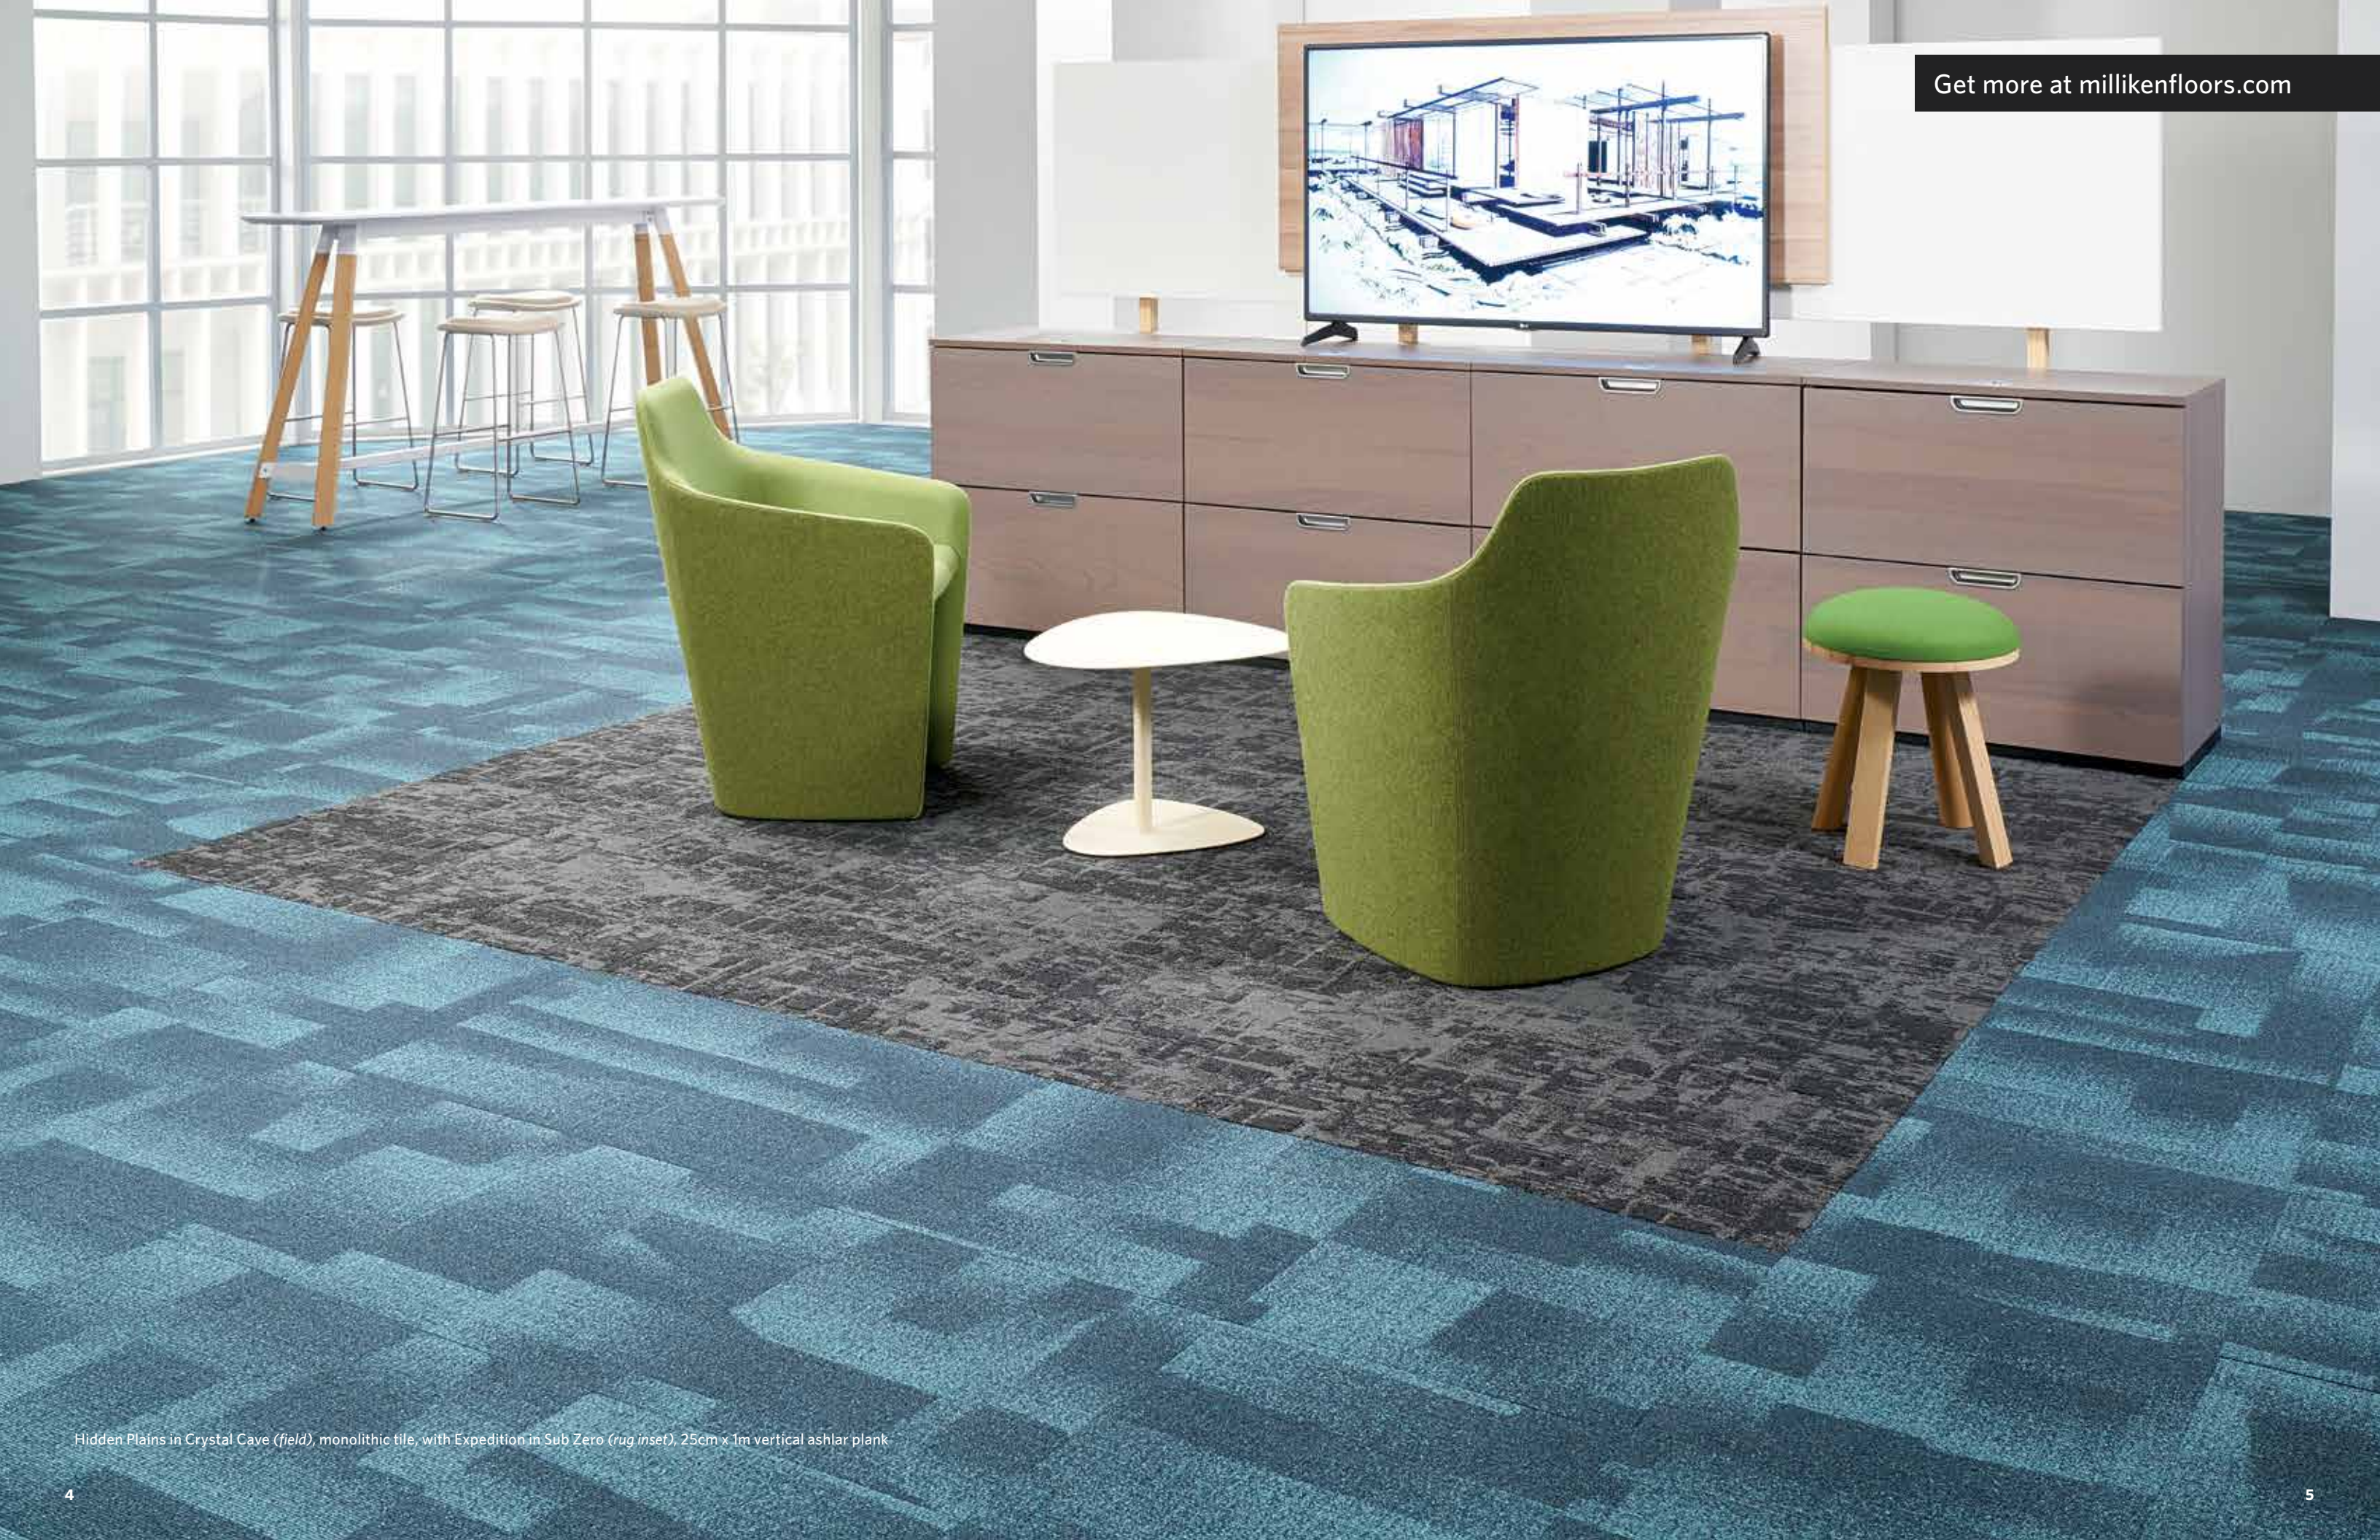

Hidden Plains in Crystal Cave (*field*), monolithic tile, with Expedition in Sub Zero (*rug inset*), 25cm x 1m vertical ashlar plank