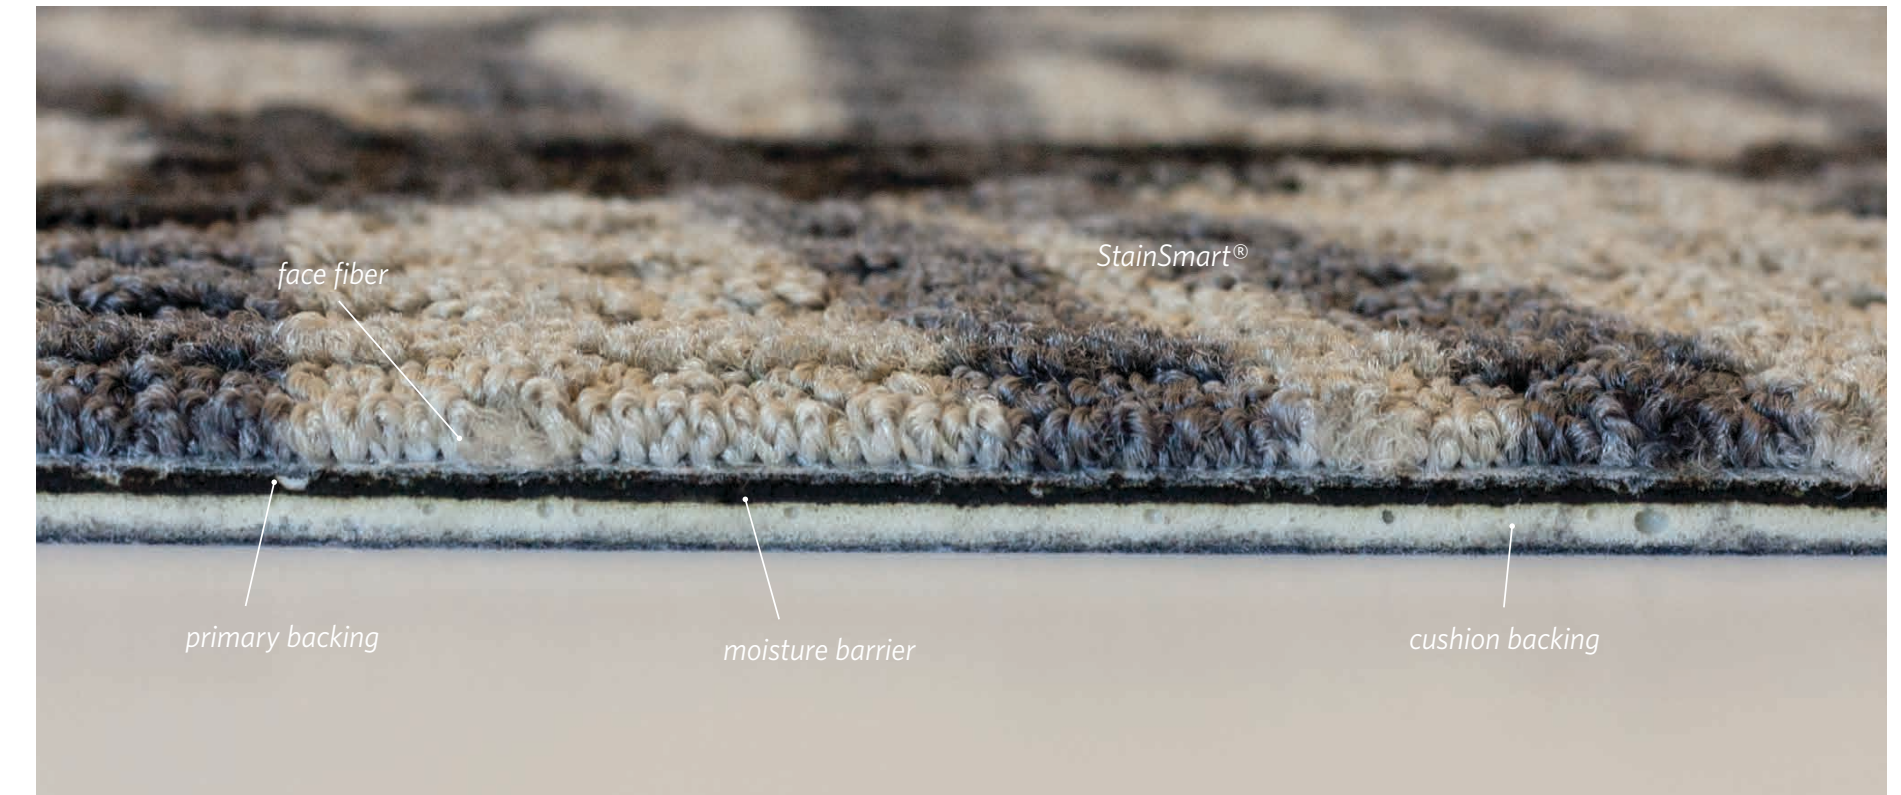

Tufted Face Weight
38 oz/yd² (1,288 g/m²)

Finished Pile Height
0.22" sheared (5.6 mm)

Average Density
6,230

Standard Backing
Endua-Loc™

Recommended Installation Method

BROADLOOM

Enhanced Features

Milliken's performance features and warranties ensure a beautiful floor for many years to come.

CUSHION BACKING

Provides superior underfoot comfort while improving the carpet's durability and offering ergonomic, acoustic and environmental benefits.
» millikenfloors.com/cushion

MOISTURE MANAGEMENT

Milliken modular carpet is a moisture mitigation solution all by itself. Unlike with hardback products, water vapor has a way to escape from beneath Milliken's cushion backing. It travels freely through our open-cell cushion, evaporating naturally through seams at the edges of each carpet tile. All modular carpet tiles come with a lifetime warranty against adhesive breakdown due to moisture vapor emissions.
» millikenfloors.com/moisture