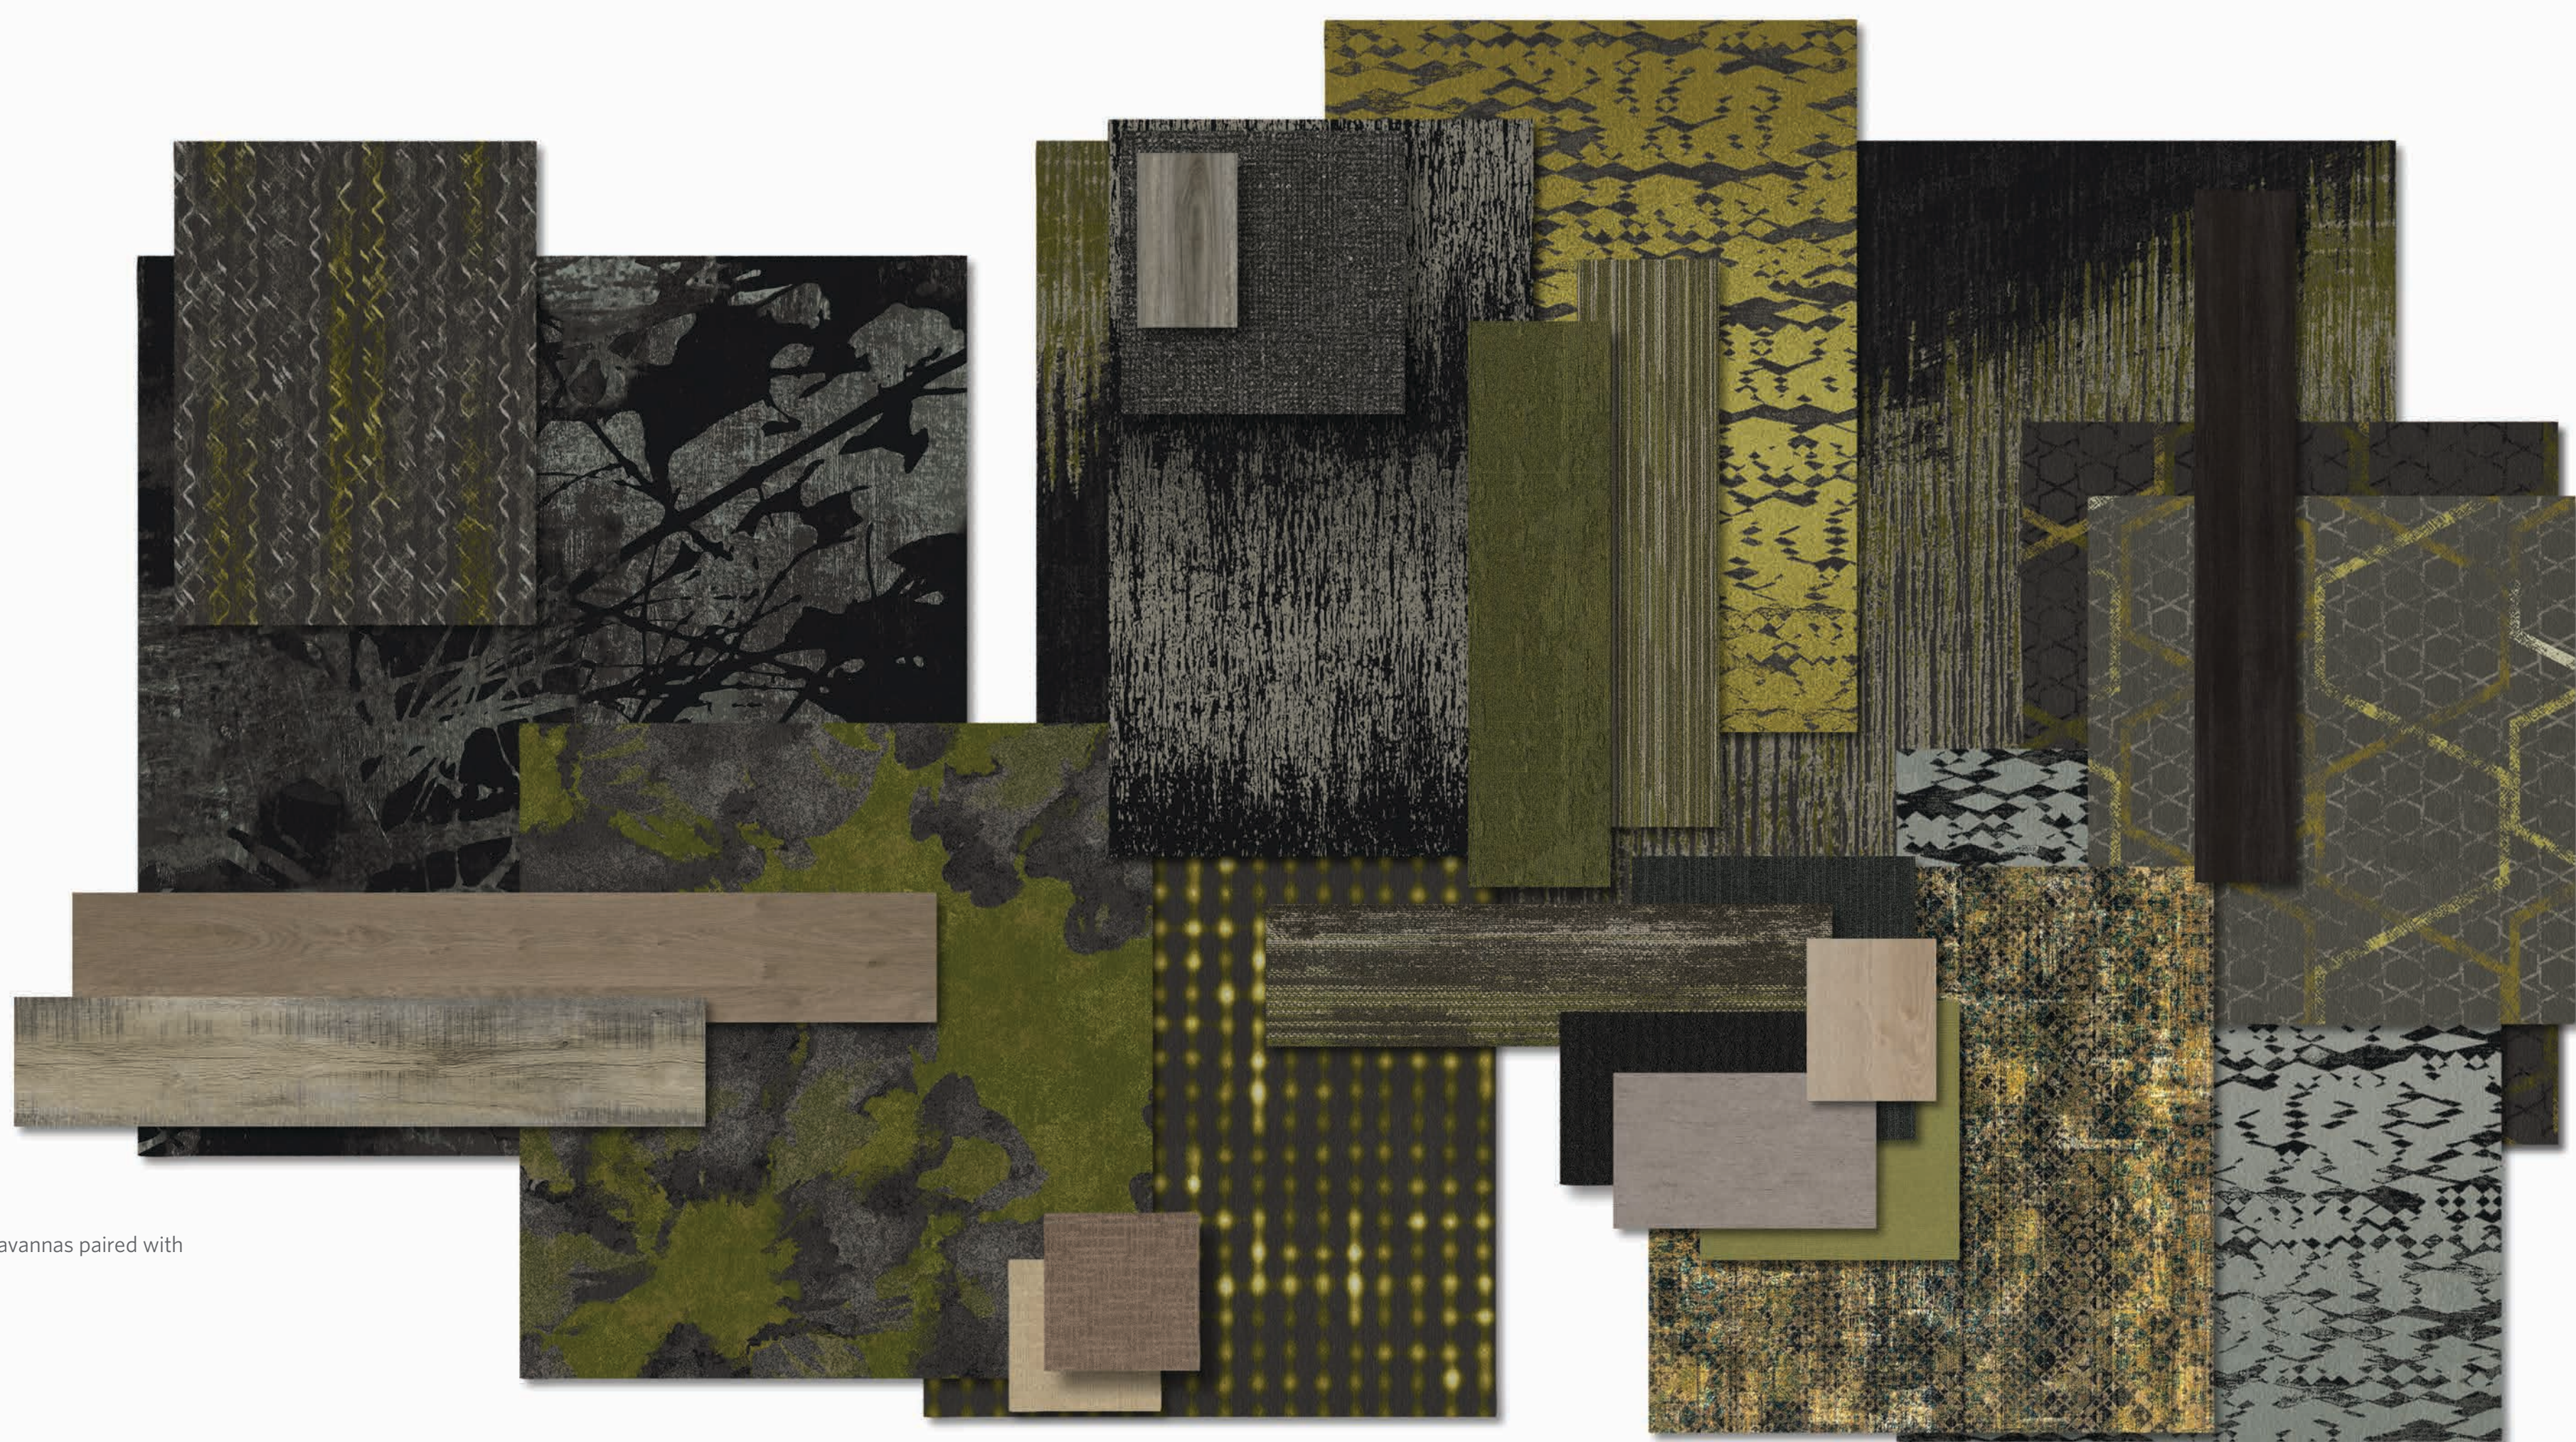

Tangible TAN6 & TAN79

Prairie Fields

Tones from the grasslands and savannas paired with organic and abstract patterns.