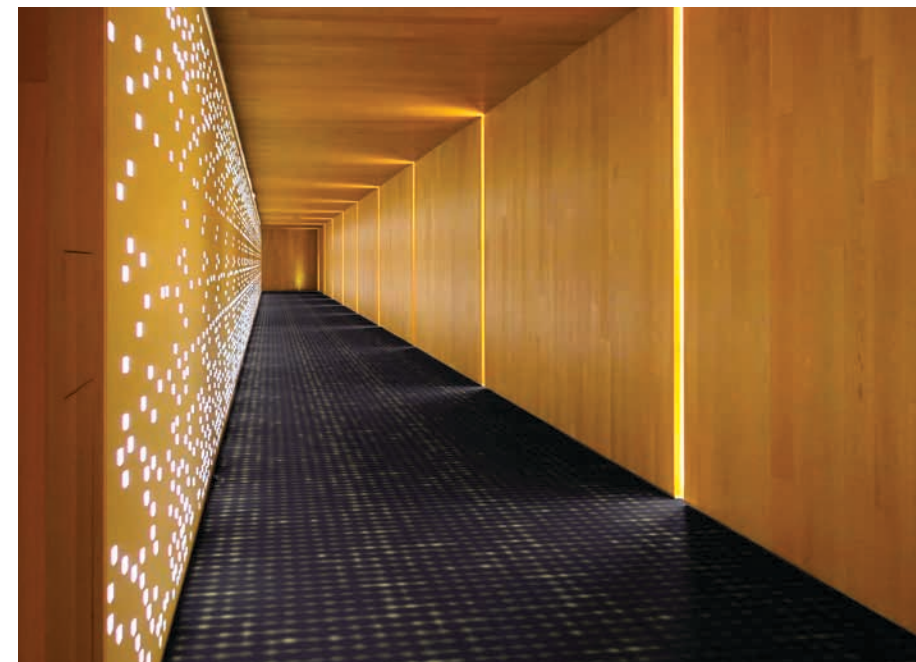

Aerial Crops

TYPE: 13' 6" Broadloom
BASE: Royal 36
REPEAT SIZE: 40.5" x 40.5"